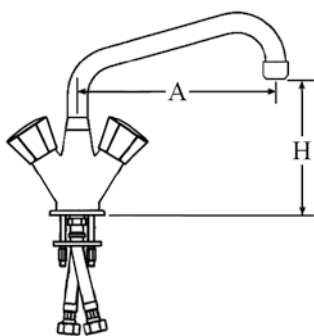

monobloc tap 3/4" with hose connection 3/4"

part no. tap head		part no. ceramic tap head			part no. ceramic tap head			A (mm)	H (mm)
549391		549410			549429			250	165
549392		549411			549430			250	250
549393		549412			549431			250	320
549394		549413			549432			250	410
549395		549414			549433			300	165
549396		549415			549434			300	250
549397		549416			549435			300	320
549398		549417			549436			300	410
549399		549418			549437			350	165
549400		549419			549438			350	250
549401		549420			549439			350	320
549402		549421			549440			350	410
549403		549422			549441			400	165
549404		549423			549442			400	250
549405		549424			549443			400	320
549406		549425			549444			400	410
549407		549426			549445			450	165
549408		549427			549446			450	250
549409		549428			549447			450	320