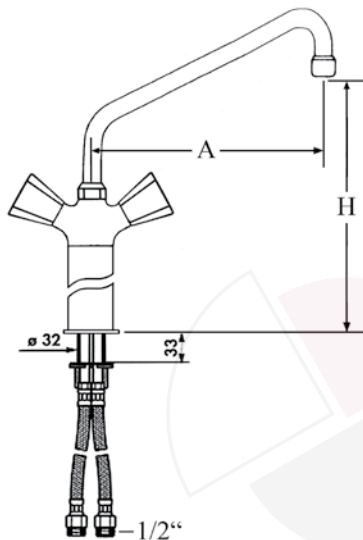

part no. tap head	part no. ceramic tap head	180°	part no. ceramic tap head	90°	A (mm)	H (mm)
547820	548023		547829		155	190
547821	548024		547830		200	245
547822	548025		547831		250	255

monobloc tap with hose connection 3/8"

part no. tap head	part no. ceramic tap head	180°	part no. ceramic tap head	90°	A (mm)	H (mm)
540346	548035		548029		200	170
540347	548036		548030		250	200
540348	548037		548031		300	230

monobloc tap with hose connection 1/2"

part no. tap head	part no. ceramic tap head	180°	part no. ceramic tap head	90°	A (mm)	H (mm)
547832	548020		547841		200	170
547833	548021		547842		250	200
547834	548022		547843		300	230

monobloc tap on column 100mm with hose connection 1/2"

part no. tap head	part no. ceramic tap head	part no. ceramic tap head	A (mm)	H (mm)
547672	547675	180° 547678	200	270
547673	547676	90° 547679	250	300
547674	547677	90° 547680	300	330

monobloc tap on column 200mm with hose connection 1/2"