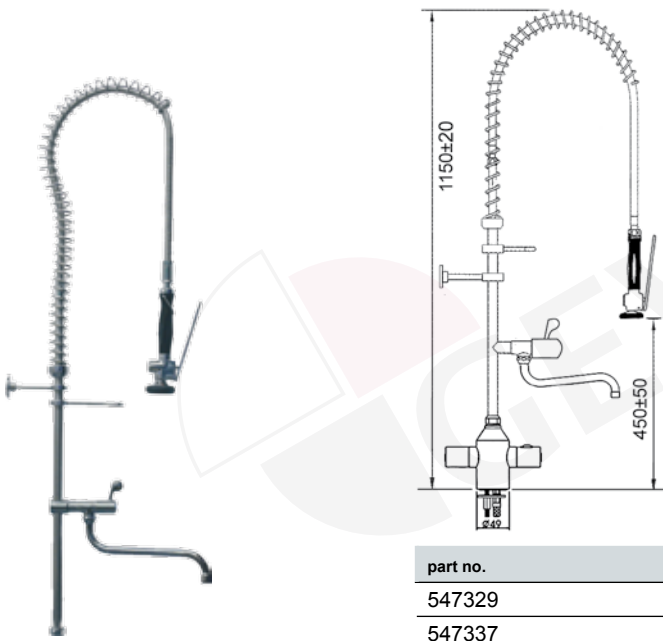

pre-rinse unit with thermostatic tap and swivel tap with swivel tap

part no.	connection
547329	3/8"
547337	1/2"