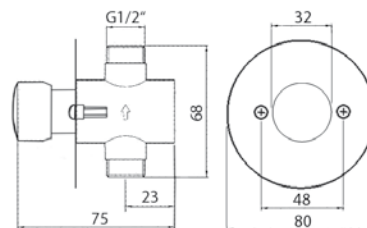

part no.	description
548199	self-closing valve for cold water, ca. 15s (15l/min)