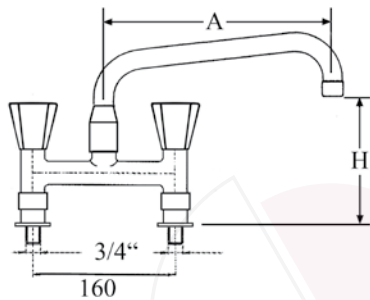

part no. tap head	part no. ceramic tap head	part no. ceramic tap head	A (mm)	H (mm)
548992	548995	548998	150	145
548993	548996	548999	200	145
548994	548997	549000	250	145

bridge tap 1/2" with U-spout and connection 1/2"