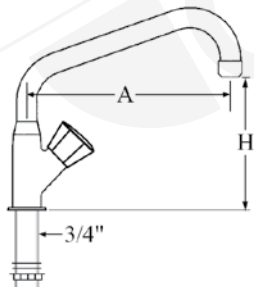

pillar tap 3/4" with U-spout and connection 3/4"

part no. tap head	part no. ceramic tap head	part no. ceramic tap head	A (mm)	H (mm)
549112	549131	549150	250	165
549113	549132	549151	250	250
549114	549133	549152	250	320
549115	549134	549153	250	410
549116	549135	549154	300	165
549117	549136	549155	300	250
549118	549137	549156	300	320
549119	549138	549157	300	410
549120	549139	549158	350	165
549121	549140	549159	350	250
549122	549141	549160	350	320
549123	549142	549161	350	410
549124	549143	549162	400	165
549125	549144	549163	400	250
549126	549145	549164	400	320
549127	549146	549165	400	410
549128	549147	549166	450	165
549129	549148	549167	450	250
549130	549149	549168	450	320