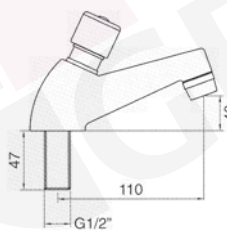

part no.	description
542939	pillar tap 1/2", ca. 15s (15l/min)