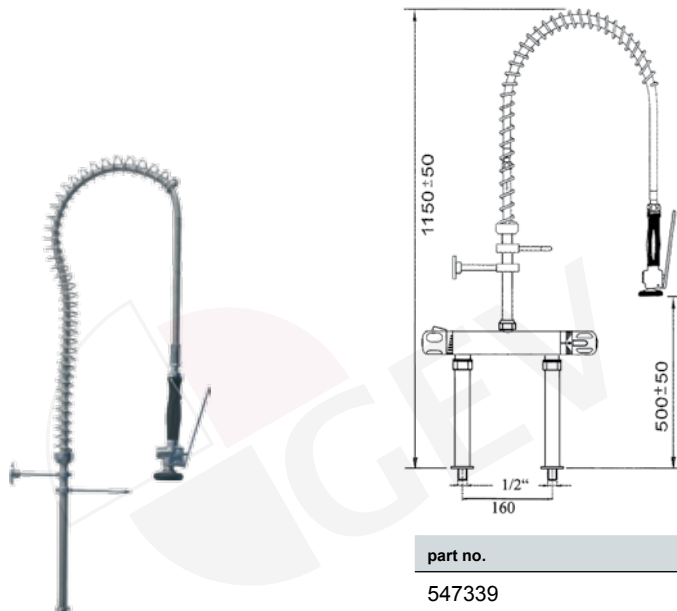

pre-rinse unit with two hole thermostatic mixer

part no.	connection
547339	1/2"