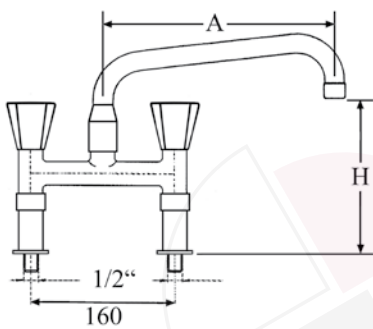

bridge tap 1/2" with U-spout and connection 1/2"

part no. tap head	part no. ceramic tap head	part no. ceramic tap head	A (mm)	H (mm)
549031	549034	549037	150	180
549032	549035	549038	200	180
549033	549036	549039	250	180