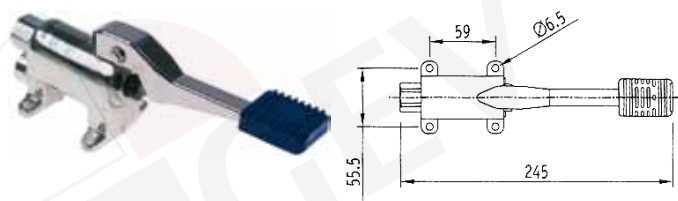

foot-operated pedals

foot-operated pedals for floor installation without non-return valve

part no.	description
542914	1 foot pedal, cold water