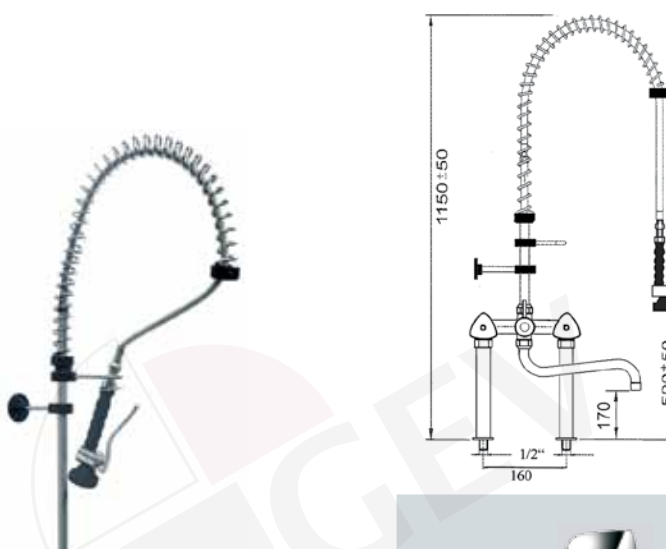

pre-rinse unit with bridge tap and swivel tap

part no. tap head		part no. ceramic tap head			part no. ceramic tap head		
548814		548829			548920