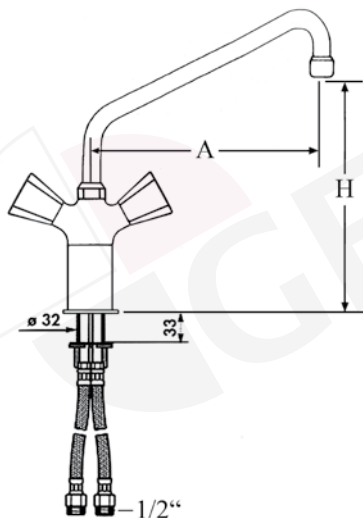

part no. tap head	part no. ceramic tap head	180°	part no. ceramic tap head	90°	A (mm)	H (mm)
540339	540383		548026		155	190
540168	540384		548027		200	245
540334	540385		548028		250	255

monobloc tap with hose connection 1/2"

part no. tap head	part no. ceramic tap head	180°	part no. ceramic tap head	90°	A (mm)	H (mm)
547820	548023		547829		155	190
547821	548024		547830		200	245
547822	548025		547831		250	255

monobloc tap with hose connection 3/8"

part no. tap head	part no. ceramic tap head	180°	part no. ceramic tap head	90°	A (mm)	H (mm)
540346	548035		548029		200	170
540347	548036		548030		250	200
540348	548037		548031		300	230

monobloc tap with hose connection 1/2"

part no. tap head	part no. ceramic tap head	180°	part no. ceramic tap head	90°	A (mm)	H (mm)
547832	548020		547841		200	170
547833	548021		547842		250	200
547834	548022		547843		300	230

monobloc tap on column 100mm with hose connection 1/2"