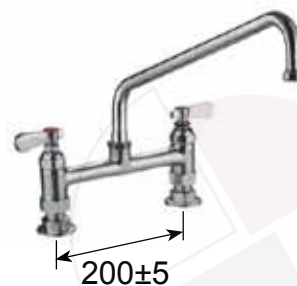

bridge tap with U-spout, connection 1/2"

part no.	A (mm)	H (mm)
549847	155	150
549848	205	165
549849	260	180
549850	300	195
549851	350	210
549852	400	215
549853	450	235