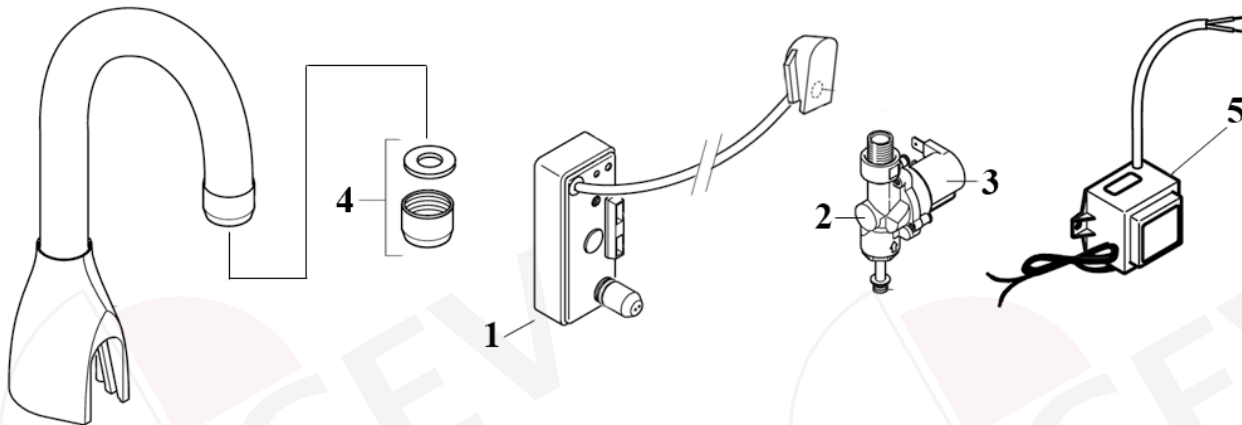

Billo

fig.	part no.	description	fig.	part no.	description
1	540718	sensor complete	4	548383	flow regulator M22x1
2	540723	solenoid valve complete 12VDC	5	540725	transformer 230V 12VDC
3	540724	solenoid valve coil 12VDC