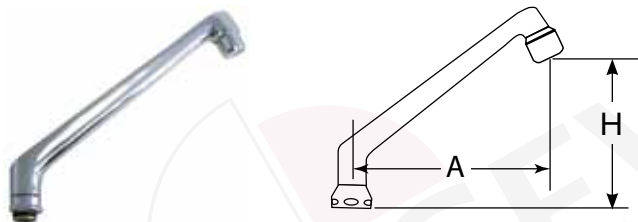

no.	part no.	description	A (mm)	H (mm)
1	540196	U-spout 200mm		
2	540197	U-spout 250mm