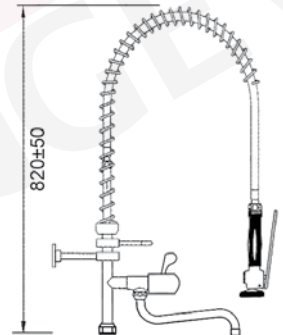

part no.	connection
547728	1/2"

rinse assembly, without tap

part no.	description
547321	rinse pipe assembly, short, without swivel tap

part no.	description
547320	rinse pipe assembly, long, without swivel tap