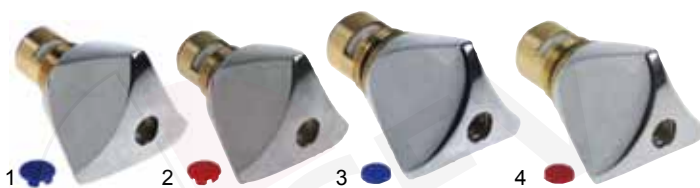

spare parts Universal

tap heads

fig.	part no.	description
1	540017	tap head 3/8" triangle handle blue/red
2	540018	tap head 1/2" triangle handle blue/red
3	548299	tap head 3/4" triangle handle blue/red

fig.	part no.	description
1	548298	ceramic tap head 1/2" triangle handle blue right
2	548297	ceramic tap head 1/2" triangle handle red left
3	548319	ceramic tap head 3/4" triangle handle blue right
4	548305	ceramic tap head 3/4" triangle handle red left