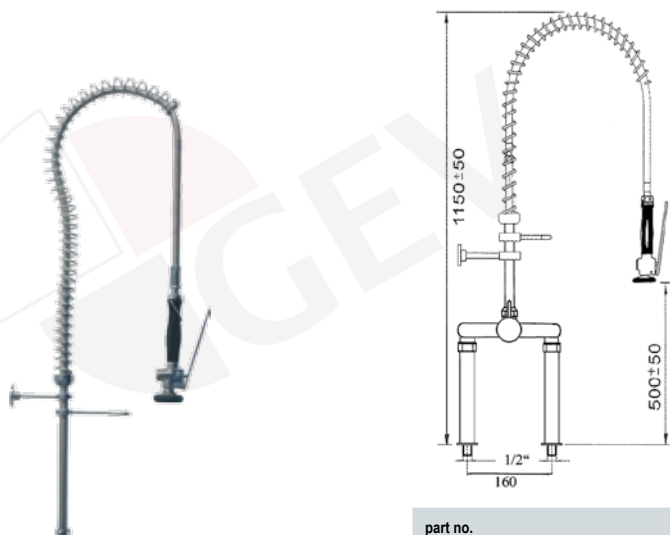

part no.	connection
547213	1/2"