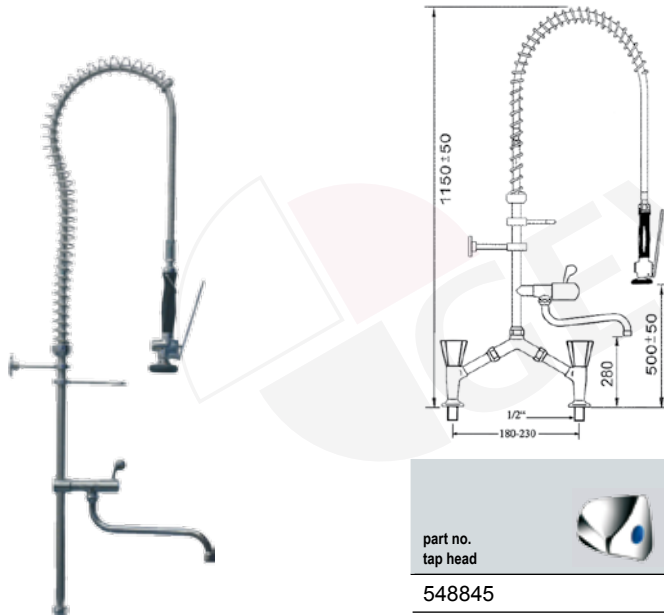

pre-rinse unit with bridge tap with swivel tap

part no. tap head	part no. ceramic tap head	part no. ceramic tap head
548845	548855	547298