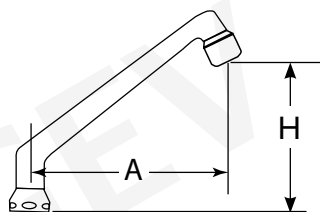

no.	part no.	description	A (mm)	H (mm)
1	540196	U-spout	200	120
2	540197	U-spout	250	150

fig.	part no.	description
1	542998	spray gun