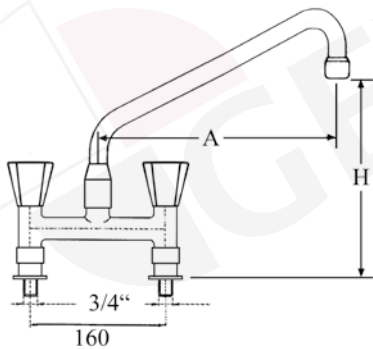

bridge tap 1/2" with U-spout and connection 3/4"

part no. tap head	part no. ceramic tap head	part no. ceramic tap head	A (mm)	H (mm)
549016	549021	549026	150	255
549017	549022	549027	200	255
549018	549023	549028	250	255
549019	549024	549029	250	355
549020	549025	549030	300	255