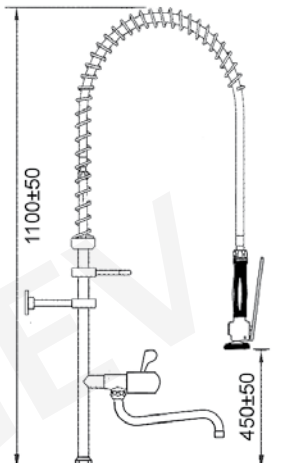

part no.	description
547322	rinse pipe assembly, long, with swivel tap