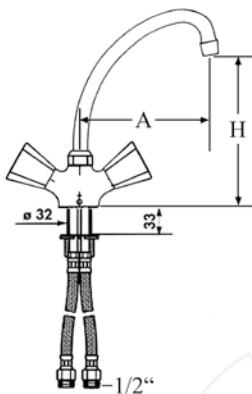

part no. tap head	part no. ceramic tap head	180°	part no. ceramic tap head	90°	A (mm)	H (mm)
548095	548098		548213		200	170
548096	548099		548214		250	205
548097	548127		548215		300	235

swivel tap with S-spout, connection 1/2"

part no. tap head	part no. ceramic tap head	180°	part no. ceramic tap head	90°	A (mm)	H (mm)
540176	540380		547809		200	160
540177	540381		547810		250	160
540178	540382		547811		300	160

swivel tap with U-spout, connection 1/2"

part no. tap head	part no. ceramic tap head	180°	part no. ceramic tap head	90°	A (mm)	H (mm)
547986	547989		547992		200	150
547987	547990		547993		250	180
547988	547991		547994		300	210

monobloc tap with hose connection 3/8"

part no. tap head	part no. ceramic tap head	180°	part no. ceramic tap head	90°	A (mm)	H (mm)
540339	540383		548026		155	190
540168	540384		548027		200	245
540334	540385		548028		250	255

monobloc tap with hose connection 1/2"