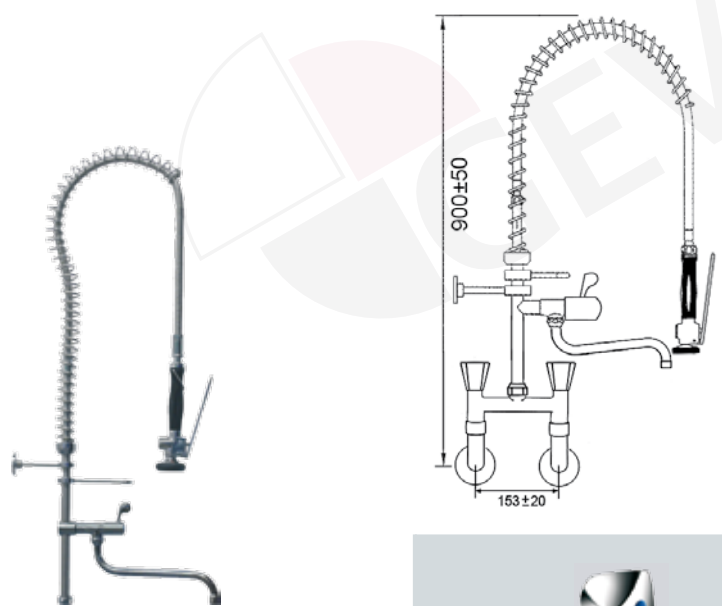

part no.
tap head

547737

part no.
ceramic tap head

547738

part no.
ceramic tap head

547739

pre-rinse unit with single lever monobloc tap

part no. lever upper	part no. lever edgewise	connection
547211	548848	3/8"
548846	548850	1/2"