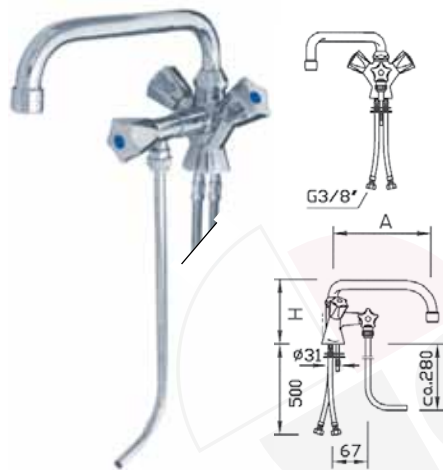

part no.	description
540270	monobloc tap with rinse pipe and swivel tap