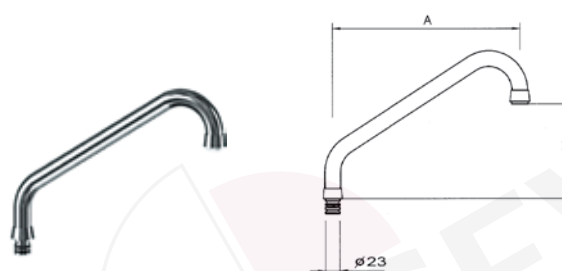

spouts $\varnothing$ 25mm with male coupling with partial residual water discharge

no.	Bestell no.	description	A(mm)	H(mm)
1	540617	U-spout	250	150
2	540618	U-spout	300	150
3	540619	U-spout	400	150
4	540622	U-spout	450	150