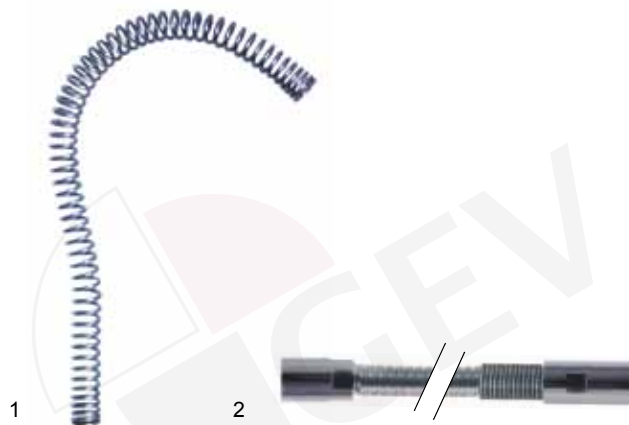

fig.	part no.	description
1	540036	spring chome-plated
2	540066	pre-rinse unit hose 1000mm