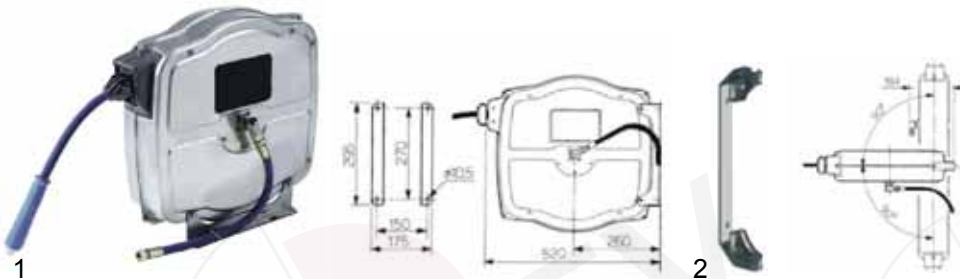

hose reel and accessories Gastrotop

fig.	part no.	edition	hose (L)	(ø)
1	542950	under table mounting complete with spray gun	1.7m	7x13
2	542039	under table mounting complete with spray gun	2.0m	7x13

fig.	part no.	edition	hose (L)	(ø)
1	542028	hose reel wall mounting, incl. hose	3m	10x15
2	542029	hose reel wall mounting, incl. hose	12m	10x15