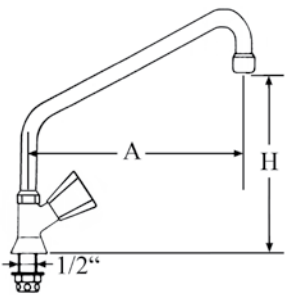

water taps GASTROTOP Classic Line

pillar tap with connection 1/2"

part no. tap head	part no. ceramic tap head	180°	part no. ceramic tap head	90°	A (mm)	H (mm)
540332	547350		547818		155	195
540333	547352		547819		200	250
547351	547353		547852		250	260

part no. tap head	part no. ceramic tap head	180°	part no. ceramic tap head	90°	A (mm)	H (mm)
548095	548098		548213		200	170
548096	548099		548214		250	205
548097	548127		548215		300	235

swivel tap with S-spout, connection 1/2"