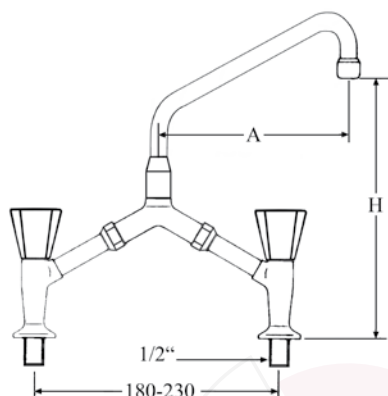

part no. tap head	part no. ceramic tap head 180°	part no. ceramic tap head 90°	A (mm)	H (mm)
549064	549069	549074	150	270
549065	549070	549075	200	270
549066	549071	549076	250	270
549067	549072	549077	250	370
549068	549073	549078	300	270