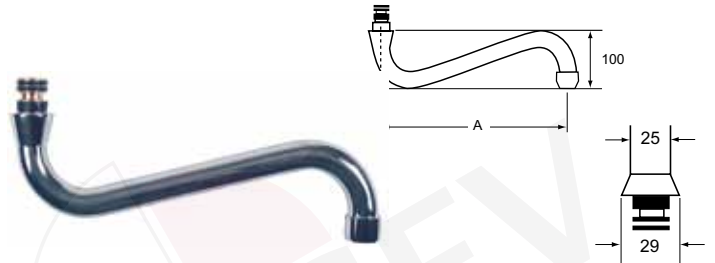

no.	part no.	description	ø (mm)	A (mm)
1	548371	S-spout	25	230
2	548372	S-spout	25	300
3	548395	S-spout	25	450