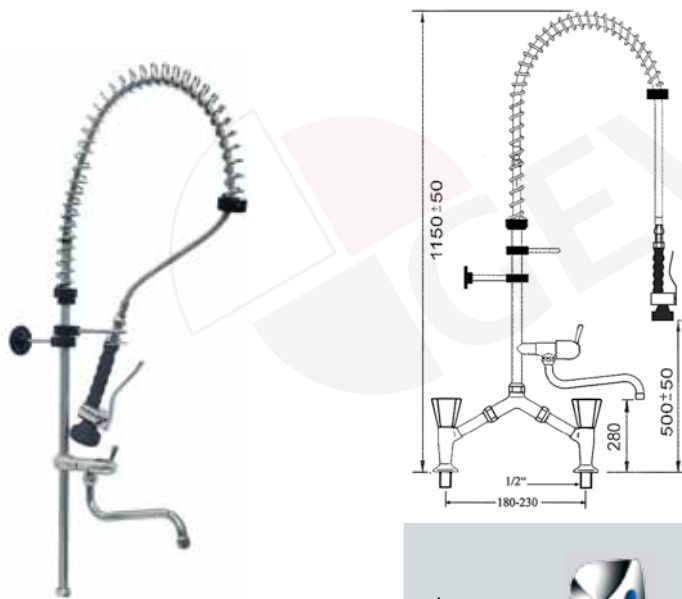

pre-rinse unit with bridge tap and swivel tap

part no.
tap head

548807

part no.
ceramic tap head

548822

part no.
ceramic tap head

548909