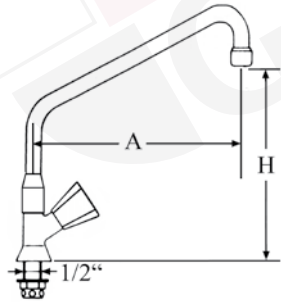

pillar tap on column with S-spout connection 1/2"

part no. tap head	 part no. ceramic tap head	 part no. ceramic tap head	A (mm)	H (mm)
548571	548574	548577	510	425
548572	548575	548578	560	425
548573	548576	548579	640	425
548580	548583	548586	510	555
548581	548584	548587	560	555
548582	548585	548588	640	555

part no.	connection
547367	1/2"

pre-rinse unit with wall-mounted thermostatic tap and swivel tap

part no.	connection
547368	1/2"

Water taps GASTROTOP Premium Line

pillar tap 1/2" with connection 1/2"

part no. tap head		part no. ceramic tap head	180° 	part no. ceramic tap head	90° 	A (mm)	H (mm)
548735		548740		548746		150	225
548736		548741		548747		200	225
548737		548742		548748		250	225
548738		548743		548749		250	325
548739		548745		548751		300	225

swivel tap 1/2" with S-spout, connection 1/2"

part no. tap head		part no. ceramic tap head	180° 	part no. ceramic tap head	90° 	A (mm)	H (mm)
548752		548755		548758		170	140
548753		548756		548759		220	140
548754		548757		548760		300	140