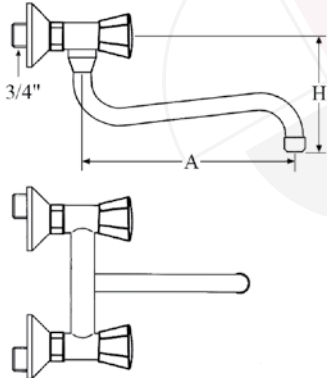

wall-mounted mixing water tap 3/4" with S-spout, connection 3/4"

part no. tap head	part no. ceramic tap head	part no. ceramic tap head	A (mm)	H (mm)
549730	549734	549738	230	140
549731	549735	549739	300	140
549732	549736	549740	450	140