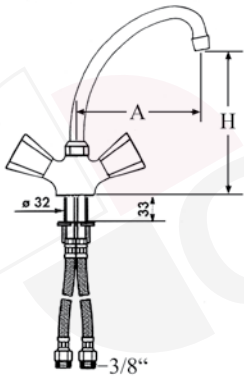

water taps GASTROTOP Classic Line

pillar tap with connection 1/2"

part no. tap head	part no. ceramic tap head	180°	part no. ceramic tap head	90°	A (mm)	H (mm)
540332	547350		547818		155	195
540333	547352		547819		200	250
547351	547353		547852		250	260

part no. tap head	part no. ceramic tap head	180°	part no. ceramic tap head	90°	A (mm)	H (mm)
548095	548098		548213		200	170
548096	548099		548214		250	205
548097	548127		548215		300	235

swivel tap with S-spout, connection 1/2"

part no. tap head	part no. ceramic tap head	180°	part no. ceramic tap head	90°	A (mm)	H (mm)
540176	540380		547809		200	160
540177	540381		547810		250	160
540178	540382		547811		300	160

swivel tap with U-spout, connection 1/2"

part no. tap head	part no. ceramic tap head	180°	part no. ceramic tap head	90°	A (mm)	H (mm)
547986	547989		547992		200	150
547987	547990		547993		250	180
547988	547991		547994		300	210

monobloc tap with hose connection 3/8"