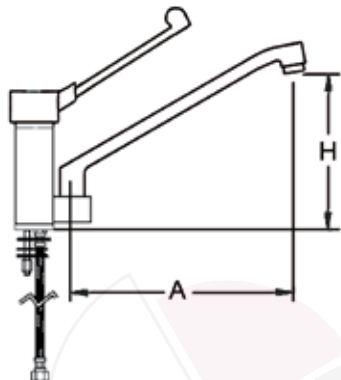

part no. lever short	part no. lever long	A (mm)	H (mm)	hose connection
547872	547874	200	210	$\frac{3}{8}$"
547873	548050	250	250	$\frac{3}{8}$"
548048	548051	200	210	$\frac{1}{2}$"
548049	548052	250	250	$\frac{1}{2}$"