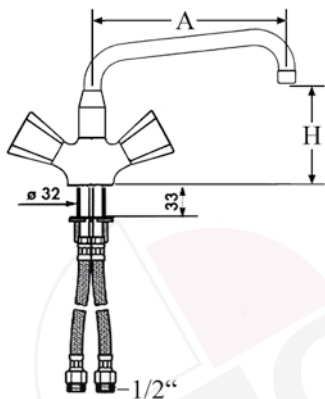

part no. tap head	part no. ceramic tap head 180°	part no. ceramic tap head 90°	A (mm)	H (mm)
548794	548797	548950	150	100
548795	548798	548951	200	100
548796	548799	548952	250	100