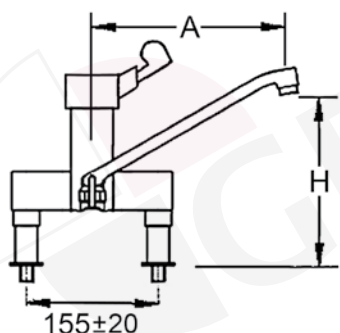

single lever bridge tap with U-spout , connection 1/2"/3/4"

part no. lever short	part no. lever long	A (mm)	H (mm)	connection
548073	547773	200	250	1/2"
548074	547774	250	290	1/2"
548076	548078	200	250	3/4"
548077	548079	250	290	3/4"