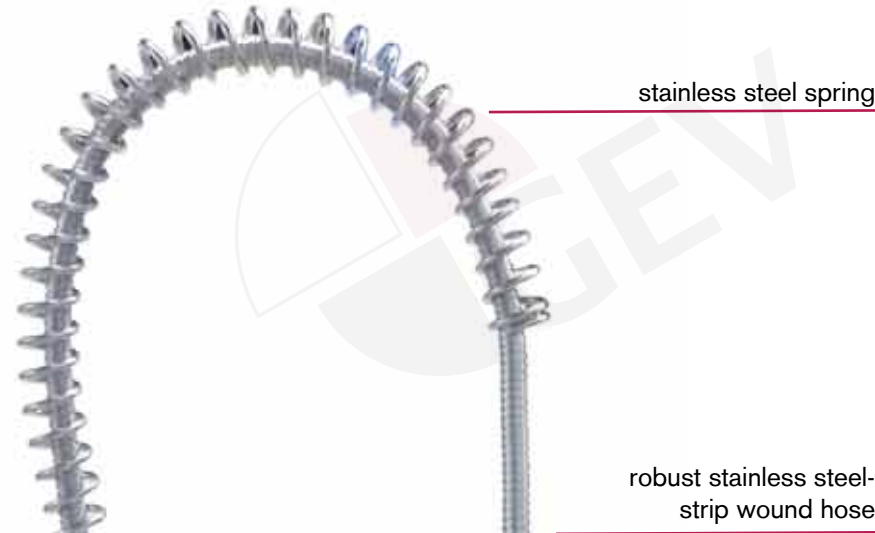

stainless steel spring

robust stainless steel-strip wound hose

adjustable metal springholder

adjustable metal hand spray holder

adjustable metal wall holder 120mm