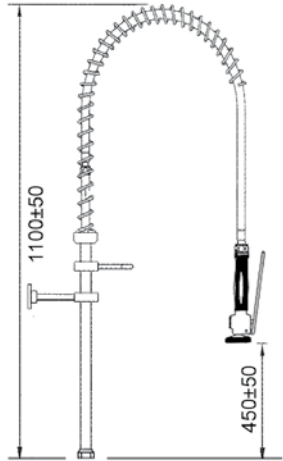

part no.	connection
547728	1/2"

rinse assembly, without tap

part no.	description
547321	rinse pipe assembly, short, without swivel tap

part no.	description
547320	rinse pipe assembly, long, without swivel tap