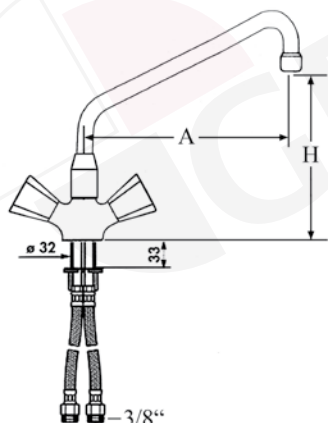

monobloc tap 1/2" with U-spout and hose connection 3/8"

part no. tap head		part no. ceramic tap head		part no. ceramic tap head	A (mm)	H (mm)
548953		548958		548963	150	210
548954		548959		548964	200	210
548955		548960		548965	250	210
548956		548961		548966	250	310
548957		548962		548967	300	210

monobloc tap 1/2" with U-spout and hose connection 1/2"