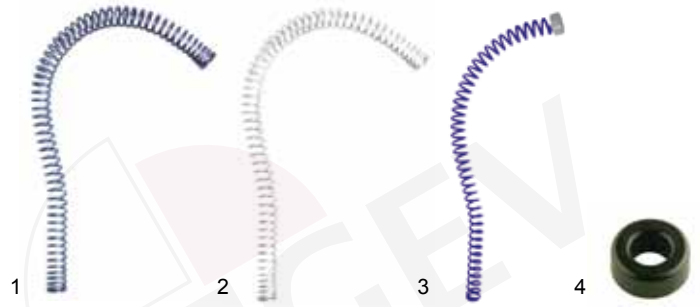

spouts with male coupling

no.	part no.	description	ø (mm)	A (mm)
1	542868	S-spout	20	250

fig.	Bestell no.	description	ø (mm)	A(mm)	B(mm)	C(mm)	D(mm)
1	541390	U-spout	20	300	160	100	240

spare parts pre-rinse units