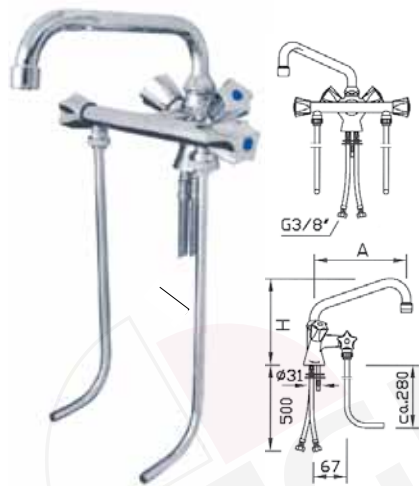

part no.	description
540272	monobloc tap with two rinse pipes and swivel tap