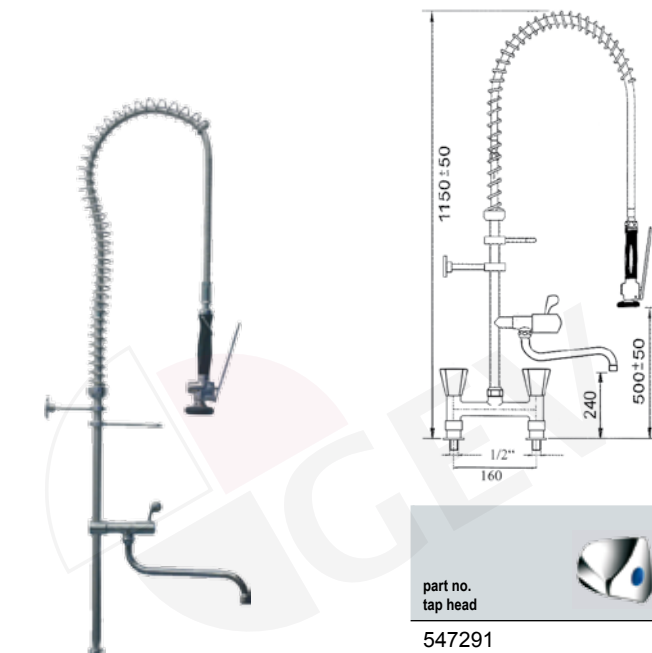

pre-rinse unit with bridge tap with swivel tap

part no. tap head	part no. ceramic tap head	part no. ceramic tap head
547291	547296	547297