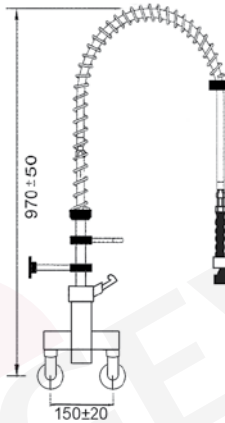

pre-rinse unit with single lever wall-mounted water tap

part no. lever short	part no. lever long	connection
548935	548936	1/2"