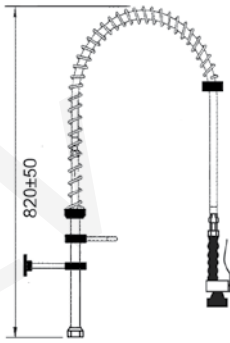

rinse assembly, without taps

29 Water taps / pre-rinse units

part no.	description
547615	rinse pipe assembly, short, without swivel tap