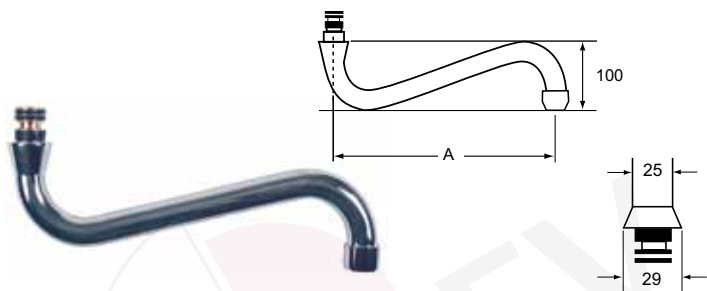

spouts for 3/4" tabs

no.	part no.	description	ø (mm)	A (mm)
1	548371	S-spout	25	230
2	548372	S-spout	25	300
3	548395	S-spout	25	450