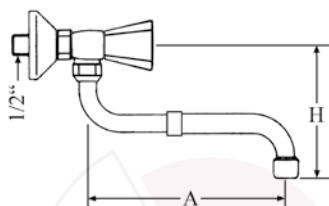

part no. tap head		part no. ceramic tap head			part no. ceramic tap head			A (mm)	H (mm)
548216		548275			548278			200	210
548217		548276			548279			250	240
548218		548277			548280			300	270

bridge tap with connection 1/2"

part no. tap head	part no. ceramic tap head	part no. ceramic tap head	A (mm)	H (mm)
548060	548063	548066	200	245
548061	548064	548067	250	275
548062	548065	548068	300	305

part no. tap head	part no. ceramic tap head	part no. ceramic tap head	A (mm)	H (mm)
540330	540395	548069	200	230
540331	540396	548070	250	270
540335	540397	548071	300	290

wall-mounted water tap with S-spout connection 1/2"

part no. tap head	part no. ceramic tap head	part no. ceramic tap head	A (mm)	H (mm)
540173	540389	547865	200	120
540174	540390	547866	250	120
540175	540391	547867	300	120