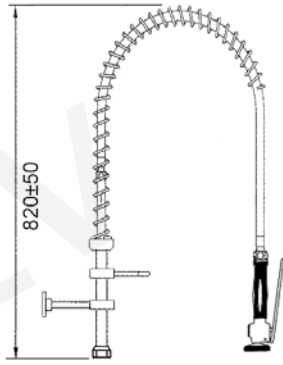

part no.	connection
547728	1/2"

rinse assembly, without tap

part no.	description
547321	rinse pipe assembly, short, without swivel tap

part no.	description
547320	rinse pipe assembly, long, without swivel tap