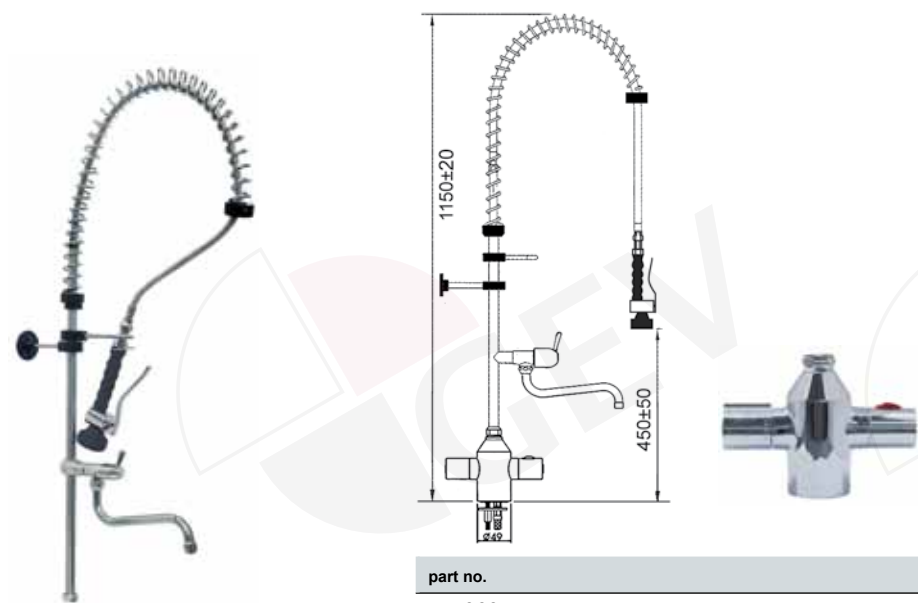

pre-rinse unit with thermostatic tap and swivel tap and swivel tap

part no.	connection
547363	3/8"
547364	1/2"