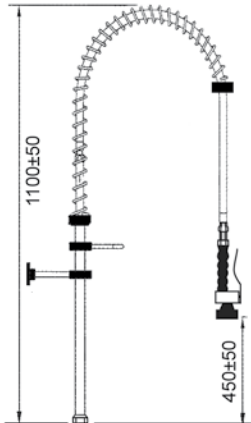

part no.	description
547612	rinse pipe assembly, long, without swivel tap