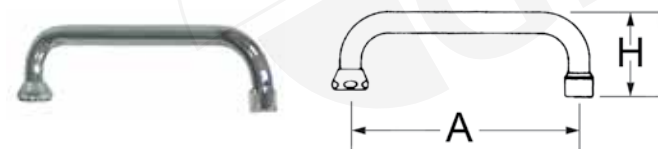

no.	part no.	description	A (mm)	H (mm)
1	540027	U-spout	200	75
2	540028	U-spout	250	75
3	540029	U-spout	300	75