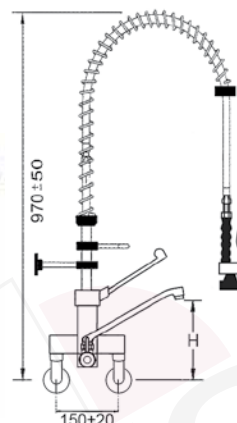

pre-rinse unit with single lever wall-mounted water tap and swivel tap

part no. lever short	part no. lever long	connection	A (mm)	H(mm)
548937	548939	1/2"	200	200
548938	548940	1/2"	250	240