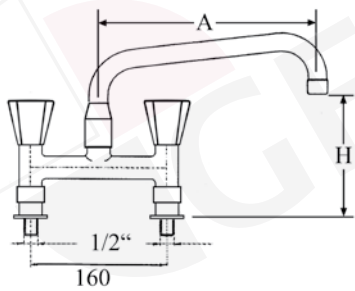

bridge tap 1/2" with U-spout and connection 1/2"

part no. tap head	part no. ceramic tap head	part no. ceramic tap head	A (mm)	H (mm)
548983	548986	548989	150	145
548984	548987	548990	200	145
548985	548988	548991	250	145

bridge tap 1/2" with U-spout and connection 3/4"