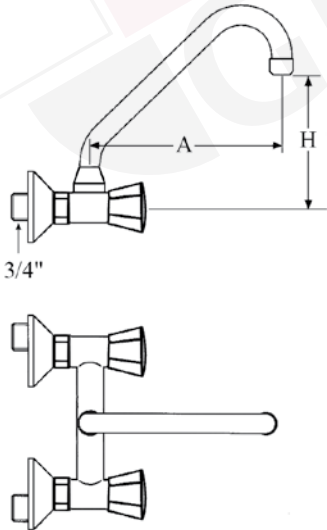

wall-mounted mixing water tap 3/4" with U-spout, connection 3/4"

part no. tap head	part no. ceramic tap head	part no. ceramic tap head	A (mm)	H (mm)
549748	549758	549768	250	70
549749	549759	549769	250	155
549750	549760	549770	300	70
549751	549761	549771	300	155
549752	549762	549772	350	70
549753	549763	549773	350	155
549754	549764	549774	400	70
549755	549765	549775	400	155
549756	549766	549776	450	70
549757	549767	549777	450	155