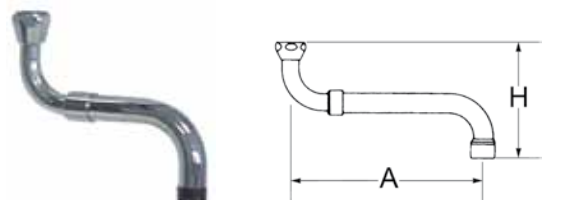

no.	part no.	description	A (mm)	H (mm)
1	540084	S-spout extendable	200-300	120
2	540032	S-spout extendable	280-480	120
3	540085	S-spout extendable	350-600	120