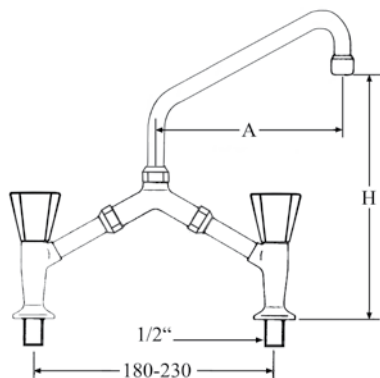

part no. tap head	part no. ceramic tap head	part no. ceramic tap head	A (mm)	H (mm)
540330	540395	548069	200	230
540331	540396	548070	250	270
540335	540397	548071	300	290