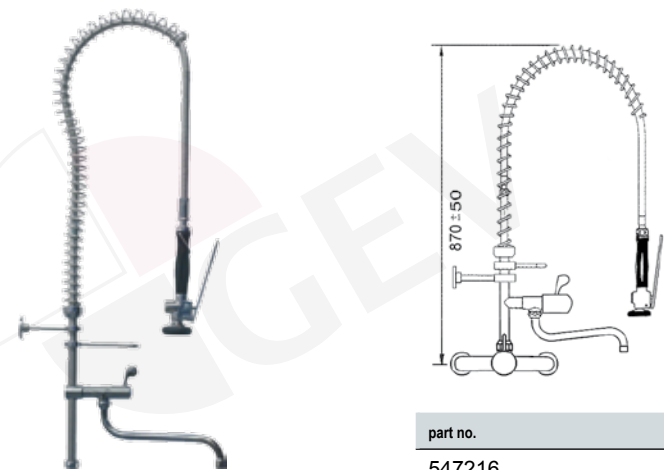

part no.	connection
547349	1/2"
547354	3/4"

part no.	connection
547213	1/2"

part no.	connection
547214	1/2"

pre-rinse unit with single lever wall-mounted water tap

part no.	connection
547215	1/2"

pre-rinse unit with single lever wall-mounted water tap and swivel tap