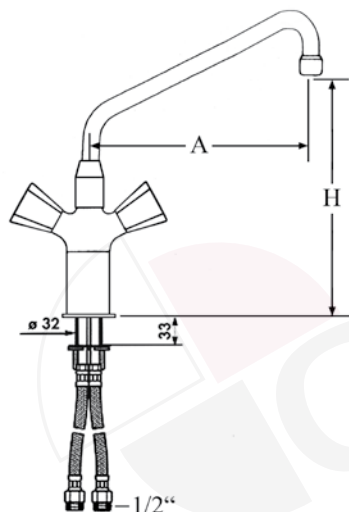

monobloc tap 1/2" with U-spout and hose connection 1/2"

part no. tap head	part no. ceramic tap head 180°	part no. ceramic tap head 90°	A (mm)	H (mm)
548794	548797	548950	150	100
548795	548798	548951	200	100
548796	548799	548952	250	100

monobloc tap 1/2" with U-spout and hose connection 3/8"

part no. tap head		part no. ceramic tap head		part no. ceramic tap head	A (mm)	H (mm)
548953		548958		548963	150	210
548954		548959		548964	200	210
548955		548960		548965	250	210
548956		548961		548966	250	310
548957		548962		548967	300	210

monobloc tap 1/2" with U-spout and hose connection 1/2"

part no. tap head		part no. ceramic tap head		part no. ceramic tap head	A (mm)	H (mm)
548968		548973		548978	150	210
548969		548974		548979	200	210
548970		548975		548980	250	210
548971		548976		548981	250	310
548972		548977		548982	300	210

monobloc tap 1/2" on column 100mm with hose connection 1/2"

part no. tap head		part no. ceramic tap head		part no. ceramic tap head	A (mm)	H (mm)
547636		547639		547642	250	310
547637		547640		547643	250	410
547638		547641		547644	300	310