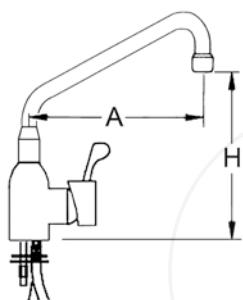

single lever monobloc tap with U-spout, lever short, hose connection $\frac{3}{8}$ "/1/2"

part no. hose connection $\frac{3}{8}$ "	part no. hose connection $\frac{1}{2}$ "	A (mm)	H (mm)
549360	549365	150	225
549361	549366	200	225
549362	549367	250	225
549363	549368	250	325
549364	549369	300	225