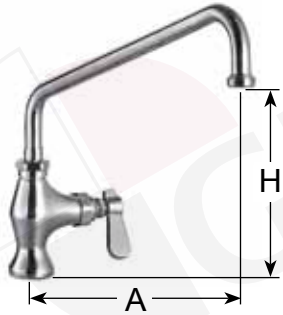

part no.	connection
547340	1/2"

pre-rinse unit with wall-mounted thermostatic tap

part no.	connection
547326	1/2"

part no.	connection
547338	1/2"

Water taps GASTROTOP American Line

pillar tap with U-spout, connection 1/2"

part no.	A (mm)	H (mm)
549800	155	150
549801	205	165
549802	260	180
549803	300	195
549804	350	210
549805	400	215
549806	450	235

monobloc tap with R-spout, hose connection 1/2"

part no.	A (mm)	H (mm)
549830	145	260
549831	190	245
549832	220	250