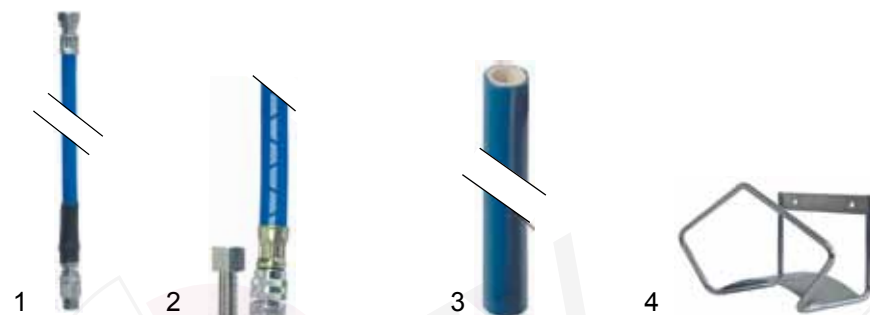

fig.	part no.	description
1	540372	cleaning gun brass
2	540479	coupling piece ½" IT

fig.	part no.	description
3	540373	foam lance 300mm

fig.	part no.	description
1	540405	15m ½" hose complete with connections SS, gun position rotating
1	540402	20m ½" hose complete with connections SS, gun position rotating
2	540403	supply hose ½" with coupling bush DN13 and hose flange ½"