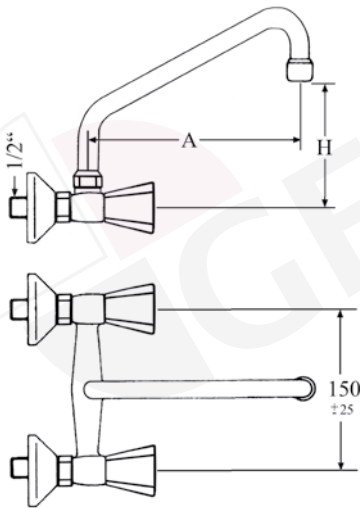

part no. tap head		part no. ceramic tap head			part no. ceramic tap head			A (mm)	H (mm)
548216		548275			548278			200	210
548217		548276			548279			250	240
548218		548277			548280			300	270

bridge tap with connection 1/2"

part no. tap head	part no. ceramic tap head	part no. ceramic tap head	A (mm)	H (mm)
548060	548063	548066	200	245
548061	548064	548067	250	275
548062	548065	548068	300	305

part no. tap head	part no. ceramic tap head	part no. ceramic tap head	A (mm)	H (mm)
540330	540395	548069	200	230
540331	540396	548070	250	270
540335	540397	548071	300	290

wall-mounted water tap with S-spout connection 1/2"

part no. tap head	part no. ceramic tap head	part no. ceramic tap head	A (mm)	H (mm)
540173	540389	547865	200	120
540174	540390	547866	250	120
540175	540391	547867	300	120

part no. tap head	part no. ceramic tap head	part no. ceramic tap head	A (mm)	H (mm)
540336	540392	548080	200 - 300	120
540337	540393	548081	280 - 480	120
540338	540394	548082	350 - 600	120

wall-mounted water tap with U-spout connection 1/2"