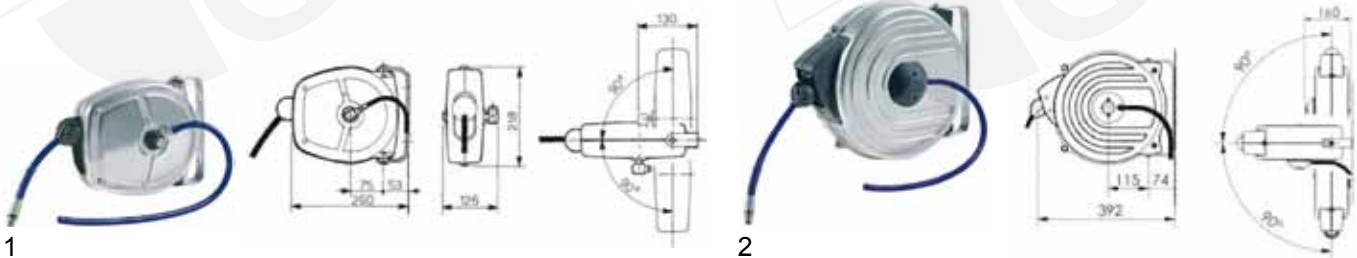

hose reel and accessories Gastrotop

fig.	part no.	edition	hose (L)	(ø)
1	542950	under table mounting complete with spray gun	1.7m	7x13
2	542039	under table mounting complete with spray gun	2.0m	7x13

fig.	part no.	edition	hose (L)	(ø)
1	542028	hose reel wall mounting, incl. hose	3m	10x15
2	542029	hose reel wall mounting, incl. hose	12m	10x15