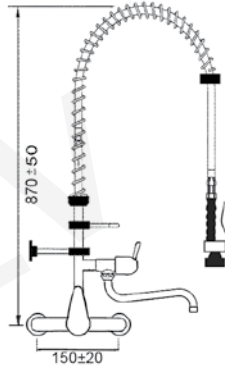

pre-rinse unit with single lever wall-mounted water tap with swivel tap

part no.	connection
548839	1/2"