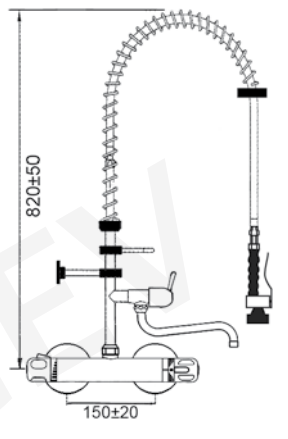

pillar tap on column with S-spout connection 1/2"

part no. tap head	 part no. ceramic tap head	 part no. ceramic tap head	A (mm)	H (mm)
548571	548574	548577	510	425
548572	548575	548578	560	425
548573	548576	548579	640	425
548580	548583	548586	510	555
548581	548584	548587	560	555
548582	548585	548588	640	555

single lever monobloc tap with U-spout,
lever short, hose connection $\frac{3}{8}$ "/ $\frac{1}{2}$ "

part no.	A (mm)	H (mm)	hose-an- schluss
540377	200	190	$\frac{3}{8}$ "
540378	250	215	$\frac{3}{8}$ "
540379	300	240	$\frac{3}{8}$ "
548040	200	190	$\frac{1}{2}$ "
548041	250	215	$\frac{1}{2}$ "
548042	300	240	$\frac{1}{2}$ "

part no.	connection
547367	1/2"

pre-rinse unit with wall-mounted thermostatic tap and swivel tap

part no.	connection
547368	1/2"

Water taps GASTROTOP Premium Line

pillar tap 1/2" with connection 1/2"

part no. tap head		part no. ceramic tap head	180° 	part no. ceramic tap head	90° 	A (mm)	H (mm)
548735		548740		548746		150	225
548736		548741		548747		200	225
548737		548742		548748		250	225
548738		548743		548749		250	325
548739		548745		548751		300	225

swivel tap 1/2" with S-spout, connection 1/2"

part no. tap head		part no. ceramic tap head	180° 	part no. ceramic tap head	90° 	A (mm)	H (mm)
548752		548755		548758		170	140
548753		548756		548759		220	140
548754		548757		548760		300	140