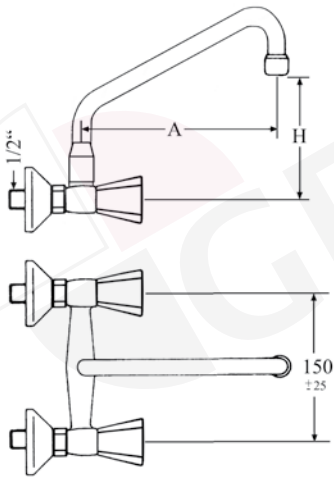

wall-mounted water tap 1/2" with U-spout and connection 1/2"

part no. tap head	part no. ceramic tap head	part no. ceramic tap head	A (mm)	H (mm)
549097	549102	549107	150	180
549098	549103	549108	200	180
549099	549104	549109	250	180
549100	549105	549110	250	280
549101	549106	549111	300	180

wall-mounted water tap 1/2" with U-spout and connection 1/2"