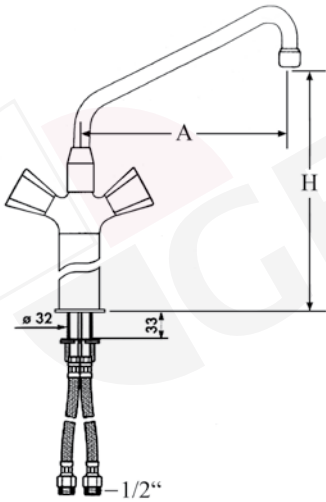

monobloc tap 1/2" with U-spout and hose connection 3/8"

part no. tap head		part no. ceramic tap head		part no. ceramic tap head	A (mm)	H (mm)
548953		548958		548963	150	210
548954		548959		548964	200	210
548955		548960		548965	250	210
548956		548961		548966	250	310
548957		548962		548967	300	210

monobloc tap 1/2" with U-spout and hose connection 1/2"

part no. tap head		part no. ceramic tap head		part no. ceramic tap head	A (mm)	H (mm)
548968		548973		548978	150	210
548969		548974		548979	200	210
548970		548975		548980	250	210
548971		548976		548981	250	310
548972		548977		548982	300	210

monobloc tap 1/2" on column 100mm with hose connection 1/2"

part no. tap head		part no. ceramic tap head		part no. ceramic tap head	A (mm)	H (mm)
547636		547639		547642	250	310
547637		547640		547643	250	410
547638		547641		547644	300	310

monobloc tap 1/2" on column 200mm with hose connection 1/2"

part no. tap head	part no. ceramic tap head 180°	part no. ceramic tap head 90°	A (mm)	H (mm)
547645	547648	547651	250	410
547646	547649	547652	250	510
547647	547650	547653	300	410