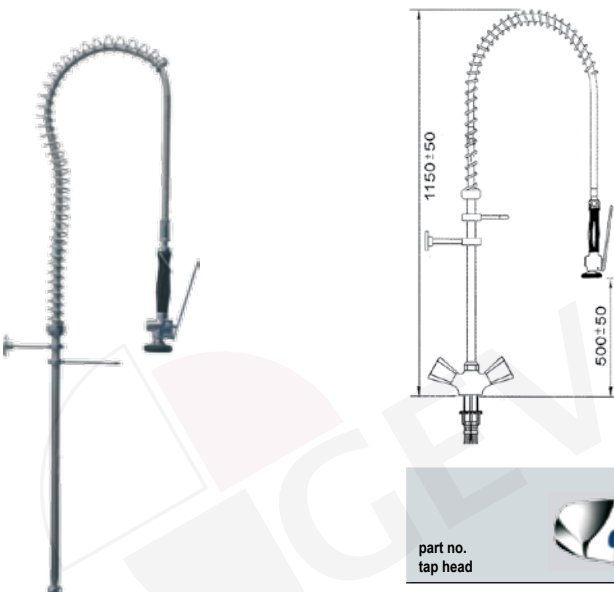

pre-rinse unit with monobloc tap

part no. tap head		part no. ceramic tap head		part no. ceramic tap head		connection
547202		547622		547618		3/8"
548842		548852		547619		1/2"