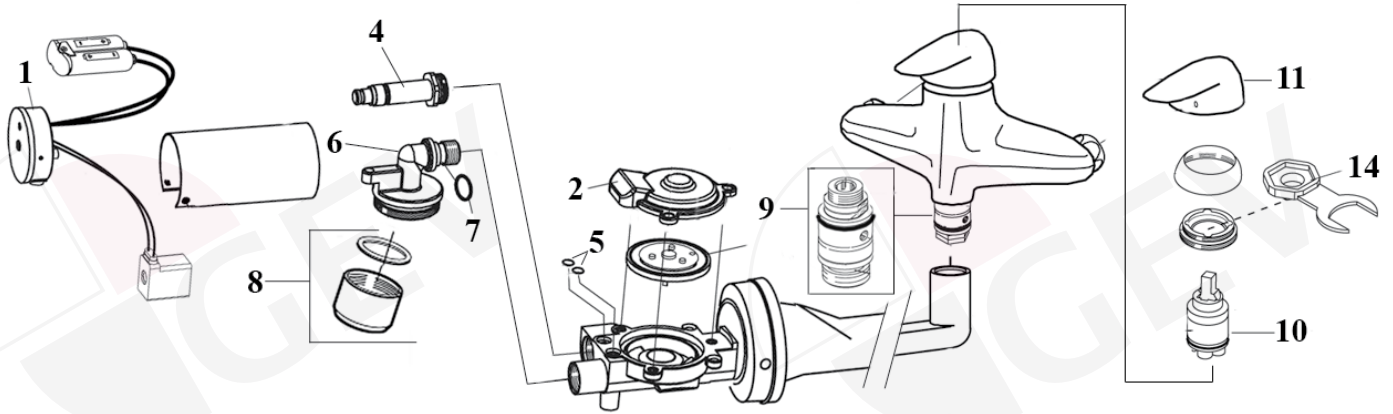

Speedymix

Oceanus