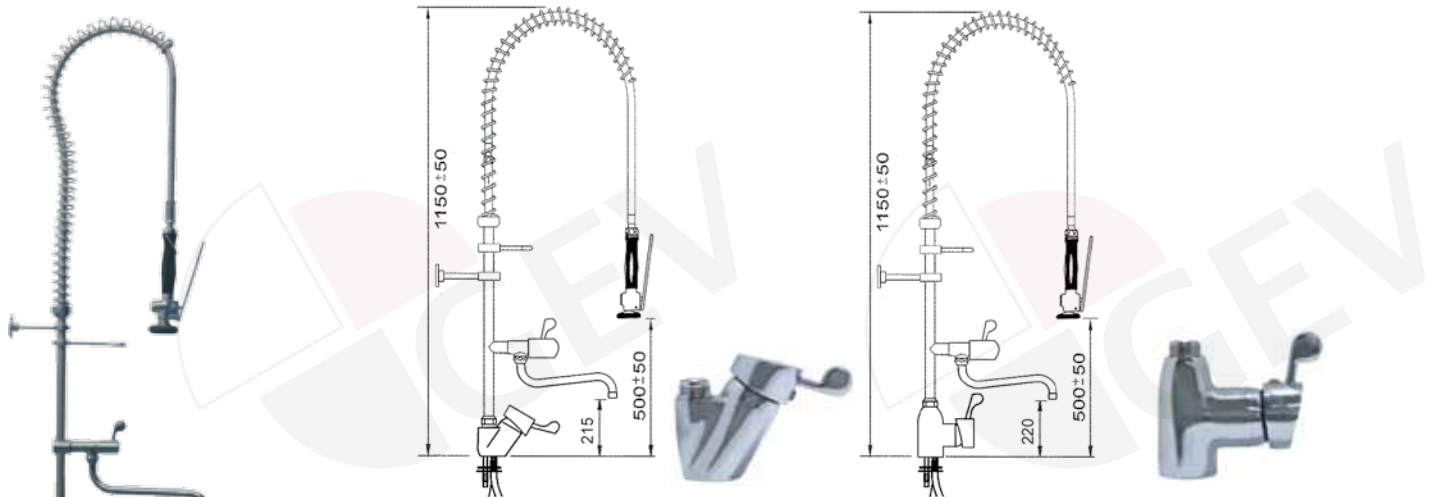

pre-rinse unit with single lever monobloc tap and swivel tap

part no. lever top	part no. lever front	connection
547212	548849	3/8"
548847	548851	1/2"