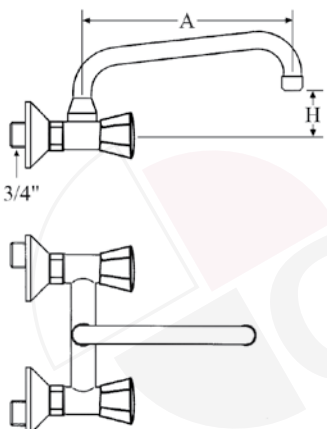

wall-mounted mixing water tap 3/4" with U-spout, connection 3/4"

part no. tap head	part no. ceramic tap head	part no. ceramic tap head	A (mm)	H (mm)
549742	549744	549746	250	50
549743	549745	549747	300	50