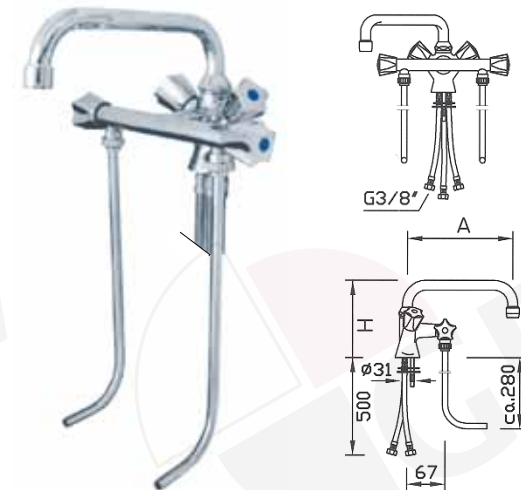

part no.	description
540273	monobloc tap with two rinse pipes and swivel tap