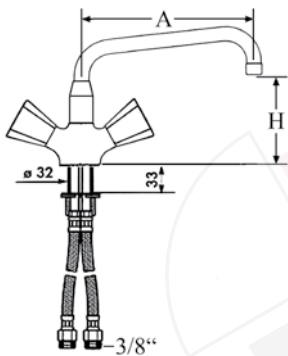

swivel tap 1/2" with S-spout, connection 1/2"

part no. tap head		part no. ceramic tap head	180° 	part no. ceramic tap head	90° 	A (mm)	H (mm)
548752		548755		548758		170	140
548753		548756		548759		220	140
548754		548757		548760		300	140

swivel tap 1/2" with U-spout, connection 1/2"

part no. tap head		part no. ceramic tap head	180° 	part no. ceramic tap head	90° 	A (mm)	H (mm)
548761		548764		548767		150	70
548762		548765		548768		200	70
548763		548766		548769		250	70

swivel tap 1/2" with U-spout, connection 1/2"

part no. tap head	part no. ceramic tap head 180°	part no. ceramic tap head 90°	A (mm)	H (mm)
548770	548775	548780	150	180
548771	548776	548781	200	180
548772	548777	548782	250	180
548773	548778	548783	250	280
548774	548779	548784	300	180

monobloc tap 1/2" with U-spout and hose connection 3/8"

part no. tap head	part no. ceramic tap head 180°	part no. ceramic tap head 90°	A (mm)	H (mm)
548785	548788	548791	150	100
548786	548789	548792	200	100
548787	548790	548793	250	100