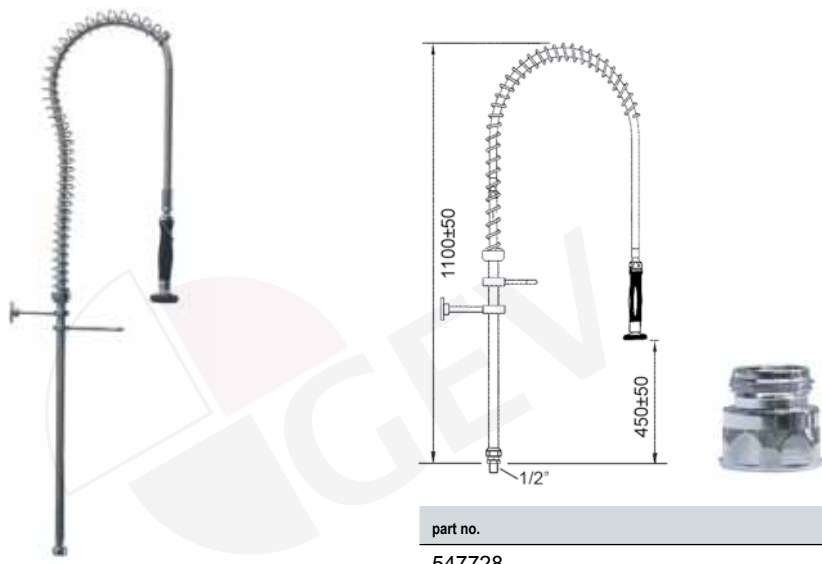

pre-rinse unit without fitting, with spray gun without cut-off, foot and knee operated pedals

part no.	connection
547728	1/2"