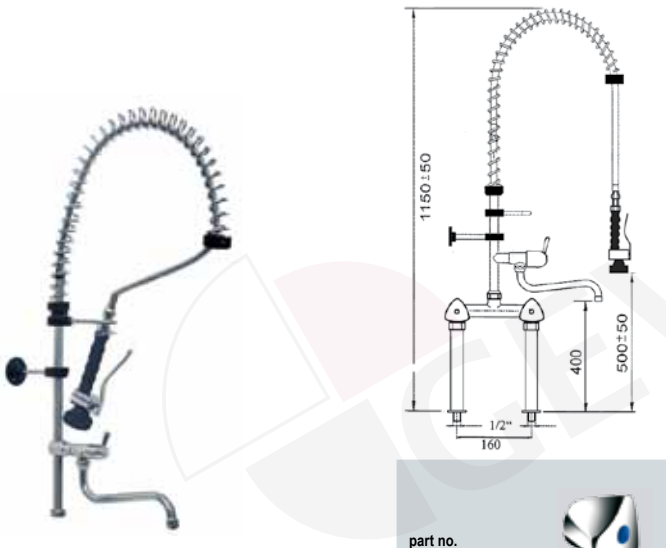

part no.
ceramic tap head

548909

pre-rinse unit with bridge tap

part no. tap head		part no. ceramic tap head			part no. ceramic tap head		
548810		548825			548916		

pre-rinse unit with bridge tap and swivel tap