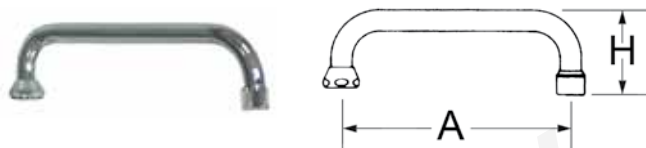

no.	part no.	description	A (mm)	H (mm)
1	540027	U-spout	200	75
2	540028	U-spout	250	75
3	540029	U-spout	300	75