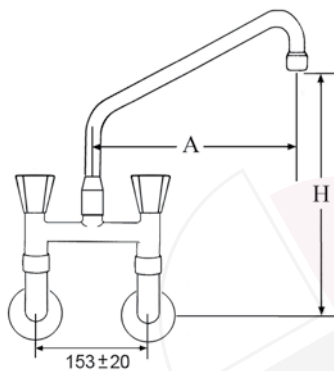

part no. tap head	part no. ceramic tap head	part no. ceramic tap head	A (mm)	H (mm)
547394	547480	547485	150	180
547395	547481	547486	200	180
547396	547482	547487	250	180
547397	547483	547488	250	280
547398	547484	547489	300	180