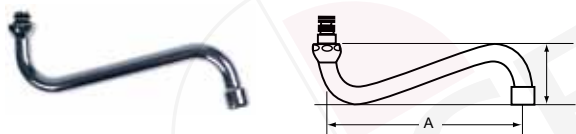

no.	part no.	description	A (mm)	H (mm)
1	547566	S-spout	230	90