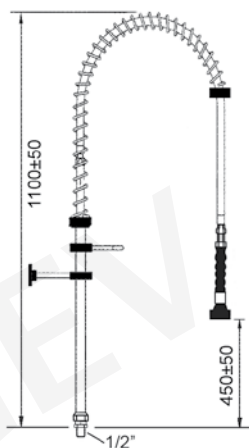

part no.	connection
547687	1/2"