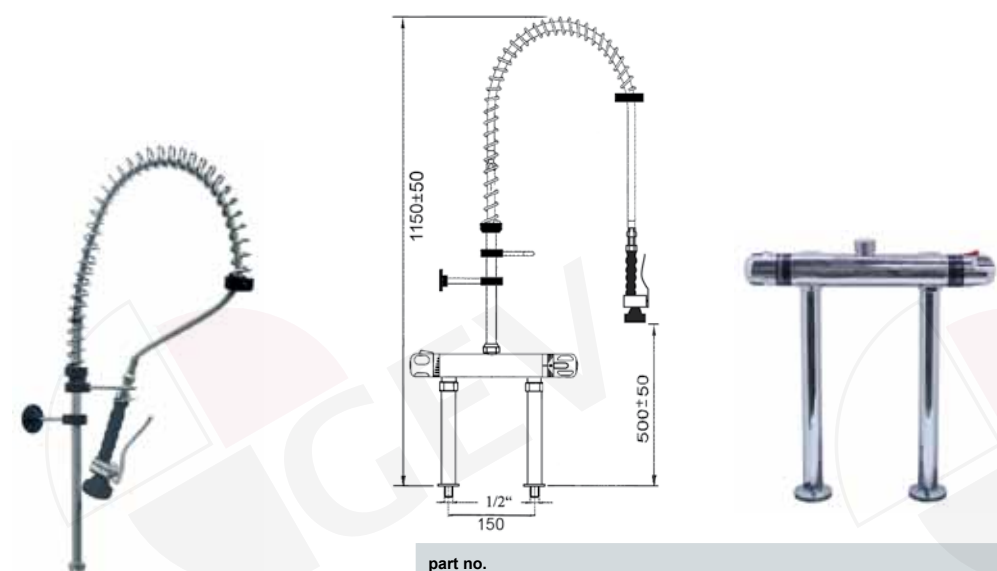

pre-rinse unit with two hole thermostatic mixer

part no.	connection
547365	1/2"