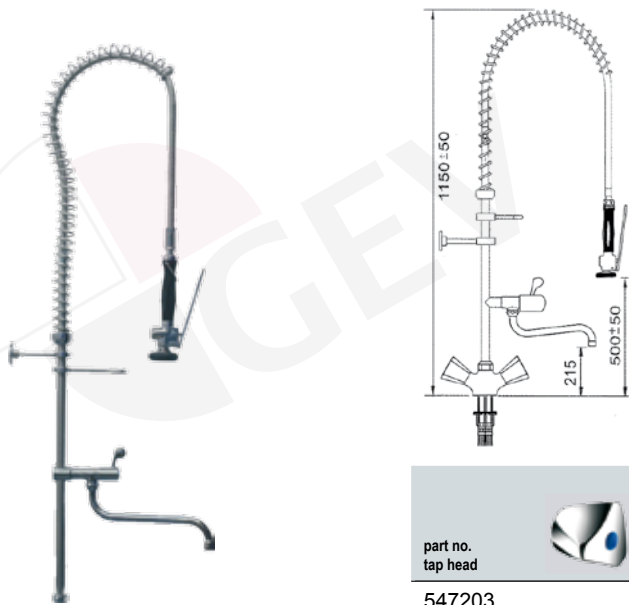

pre-rinse unit with monobloc tap with swivel tap

part no. tap head	part no. ceramic tap head	part no. ceramic tap head	connection
547203	547623	547277	3/8"
548843	548853	547278	1/2"