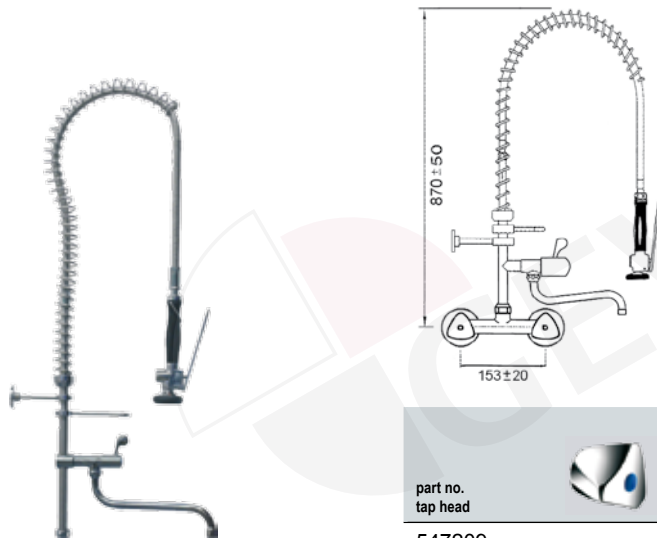

547197

pre-rinse unit with wall-mounted water tap

part no.
tap head
547208

part no.
ceramic tap head
547628

part no.
ceramic tap head
547198

pre-rinse unit with wall-mounted water tap and swivel tap

part no.
tap head
547209