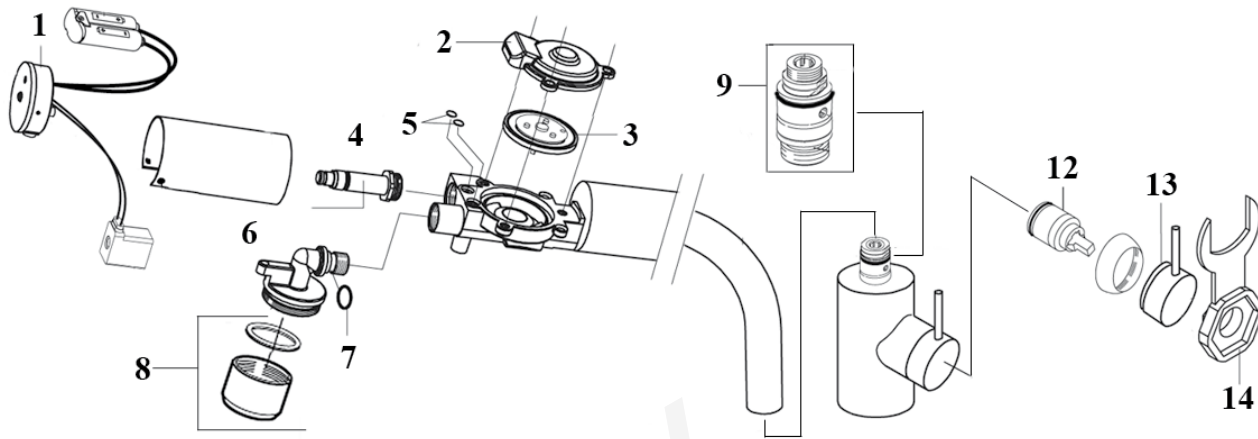

fig.	part no.	description	fig.	part no.	description
1	541654	sensor complete with solenoid coil	8	548383	flow regulator M22x1
2	541655	solenoid valve lid	9	541664	spout connection
3	541656	membranes	10	541661	cartridge
4	541657	solenoid valve body	11	541662	lever
5	541658	O-ring 1.8x1.5mm	12	541667	cartridge
6	541660	flow regulator connection	13	541663	lever
7	541659	O-Ring7x1mm	14	541665	special key