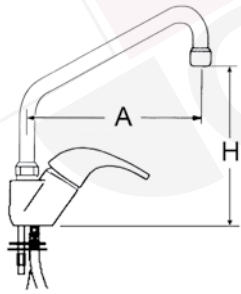

single lever monobloc tap with U-spout,
lever short, hose connection $\frac{3}{8}$ "/ $\frac{1}{2}$ "

part no.	A (mm)	H (mm)	hose-an- schluss
540377	200	190	$\frac{3}{8}$"
540378	250	215	$\frac{3}{8}$"
540379	300	240	$\frac{3}{8}$"
548040	200	190	$\frac{1}{2}$"
548041	250	215	$\frac{1}{2}$"
548042	300	240	$\frac{1}{2}$"