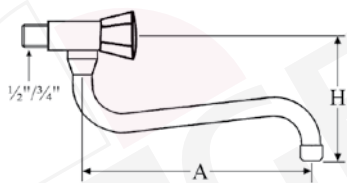

swivel tap 3/4" with S-spout and connection 1/2"/3/4"

part no. tap head (connection 1/2")		part no. tap head (connection 3/4")		A (mm)	H (mm)
549229		549310		230	140
549230		549311		300	140
549231		549312		450	140