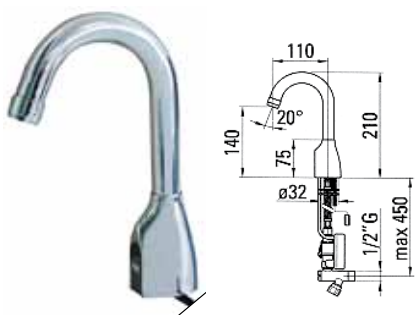

part no.	description
541640	with single lever mixer tap complete with angle valve

Billo

part no.	description
540717	without single lever mixer tap complete with angle valve