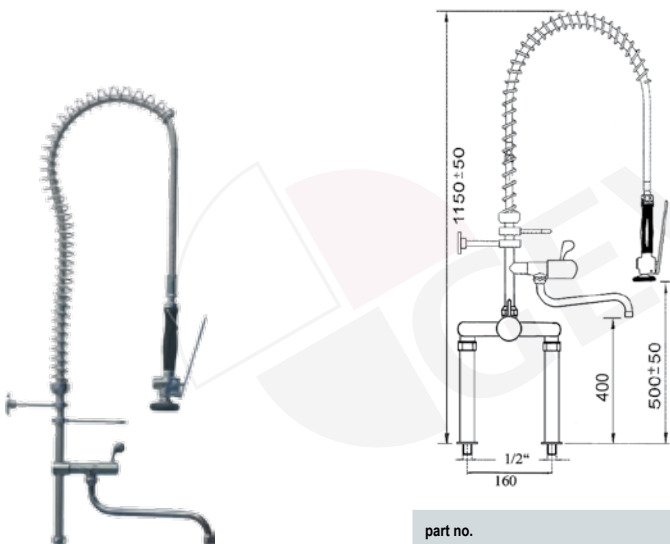

part no.	connection
547214	1/2"