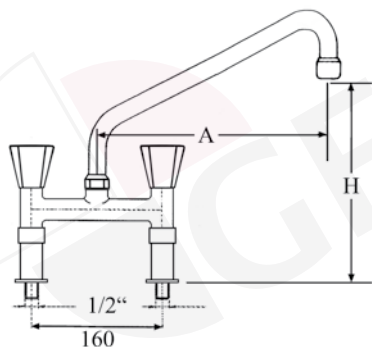

bridge tap with connection 1/2"

part no. tap head	part no. ceramic tap head	part no. ceramic tap head	A (mm)	H (mm)
548060	548063	548066	200	245
548061	548064	548067	250	275
548062	548065	548068	300	305