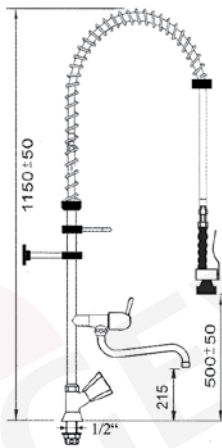

pre-rinse unit with pillar tap with swivel tap

part no. tap head		part no. ceramic tap head			part no. ceramic tap head		
548801		548816			548903