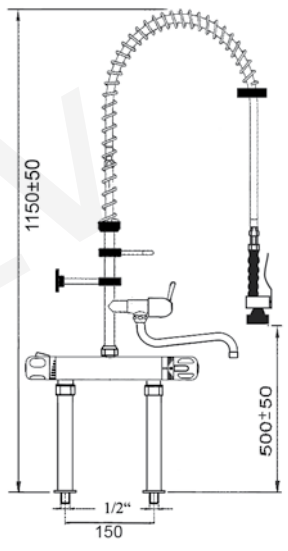

part no.	connection
547366	1/2"