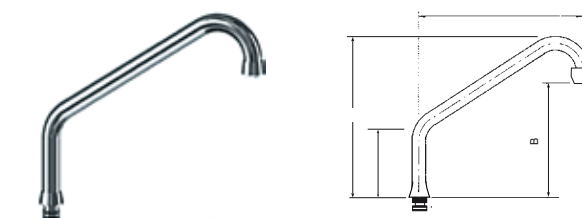

no.	Bestell no.	description	A(mm)	H(mm)
1	540598	U-spout	250	150
2	540599	U-spout	250	210
3	540607	U-spout	250	310
4	540608	U-spout	300	150
5	540609	U-spout	300	210
6	540610	U-spout	300	310
7	540611	U-spout	350	150
8	540612	U-spout	350	210
9	540613	U-spout	350	310
10	540614	U-spout	400	150
11	540615	U-spout	400	210
12	540616	U-spout	400	310