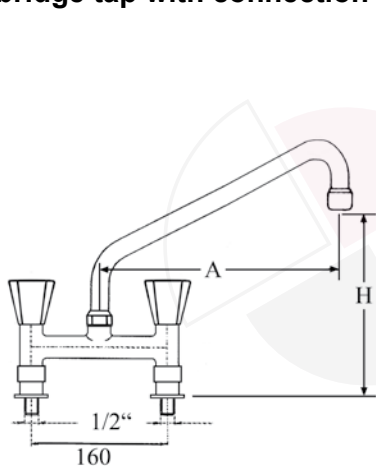

part no. tap head		part no. ceramic tap head			part no. ceramic tap head			A (mm)	H (mm)
547844		548055			547853			200	210
547845		548056			547854			250	240
547846		548057			547855			300	270

bridge tap with connection 3/4"