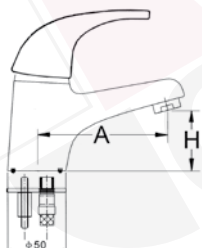

**single lever monobloc tap with fixed spout
hose connection 3/8" / 1/2"**

part no. lever short	part no. lever long	part no. lever plastic	A (mm)	H (mm)	hose-an- schluss
540167	549232	549233	120	50	3/8"
548032	549234	549235	120	50	1/2"