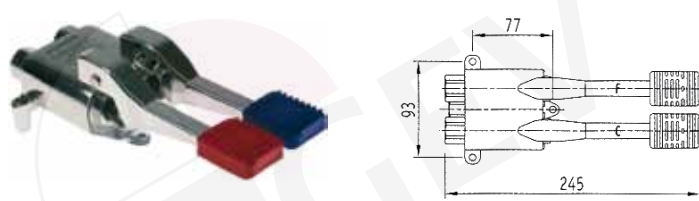

part no.	description
542915	1 foot pedal, cold water 1 foot pedal, hot water