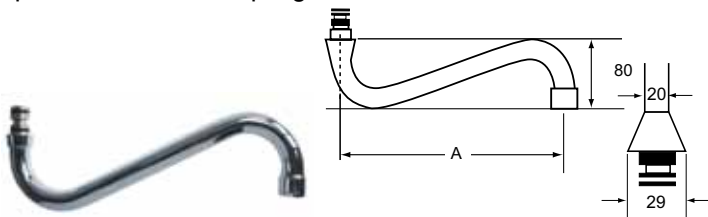

spouts with male coupling

no.	part no.	description	ø (mm)	A (mm)
1	542868	S-spout	20	250