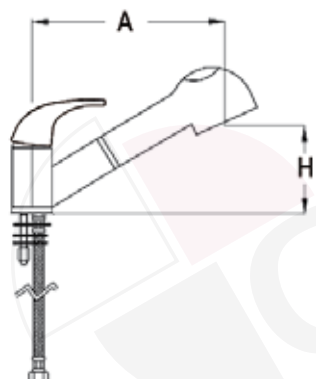

**single lever monobloc tap with extendable spray gun,
lever short, hose connection 3/8" / 1/2"**

part no. lever short	part no. lever long	part no. lever plastic	A (mm)	H (mm)	hose-an- schluss
540162	540161	549240	210	130	3/8"
548039	548038	549241	210	130	1/2"