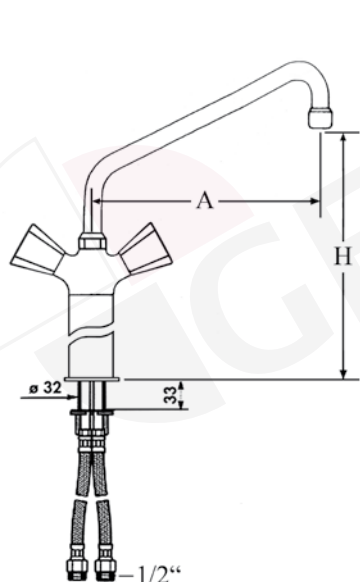

part no. tap head	part no. ceramic tap head	180°	part no. ceramic tap head	90°	A (mm)	H (mm)
547832	548020		547841		200	170
547833	548021		547842		250	200
547834	548022		547843		300	230

monobloc tap on column 100mm with hose connection 1/2"

part no. tap head	part no. ceramic tap head	part no. ceramic tap head	A (mm)	H (mm)
547672	547675	180° 547678	200	270
547673	547676	90° 547679	250	300
547674	547677	90° 547680	300	330

monobloc tap on column 200mm with hose connection 1/2"

part no. tap head	part no. ceramic tap head	part no. ceramic tap head	A (mm)	H (mm)
547681	547768	180° 547775	200	370
547682	547769	90° 547776	250	400
547683	547770	90° 547777	300	430

monobloc tap on column 300mm with hose connection 1/2"

part no. tap head	part no. ceramic tap head	part no. ceramic tap head	A (mm)	H (mm)
547374	547377	180° 547381	200	470
547375	547378	90° 547382	250	500
547376	547379	90° 547383	300	530

monobloc tap on column 400mm with hose connection 1/2"