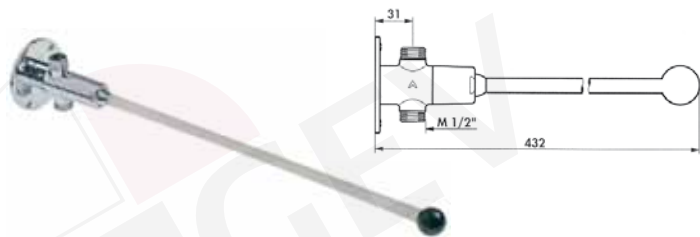

self-closing taps

knee-operated valve

part no.	description
542936	shut-off-valve for cold water approx. 15s (6 l/min.)

hand-operated valves

part no.	description
542938	self-closing valve for cold water, ca. 15s (15l/min)