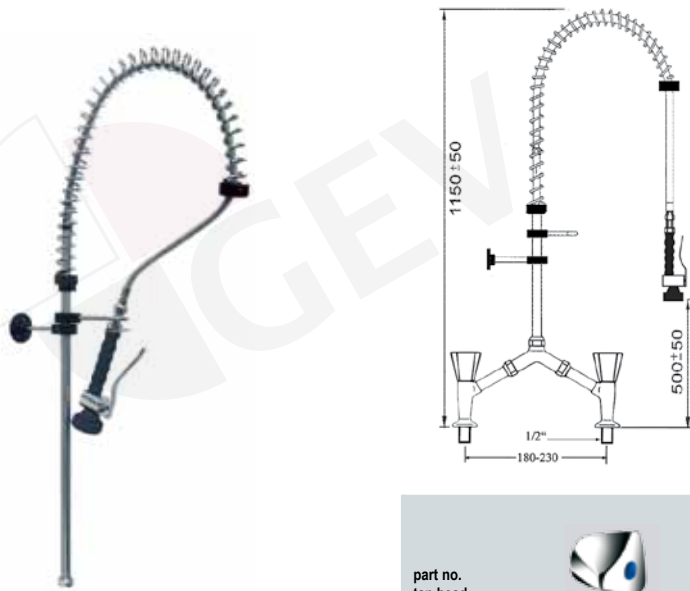

pre-rinse unit with bridge tap

part no.
tap head

548806

part no.
ceramic tap head

548821

part no.
ceramic tap head

548908