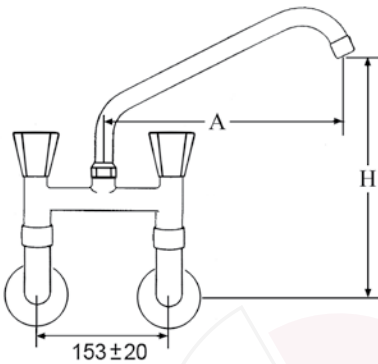

part no. tap head	part no. ceramic tap head	part no. ceramic tap head	A (mm)	H (mm)
548560	548563	548566	200	250
548561	548564	548567	250	275
548562	548565	548568	300	310