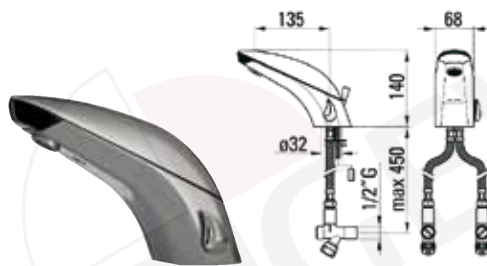

part no.	description
541640	with single lever mixer tap complete with angle valve

Billo

part no.	description
540717	without single lever mixer tap complete with angle valve

part no.	description
541652	with single lever mixer tap complete with angle valve