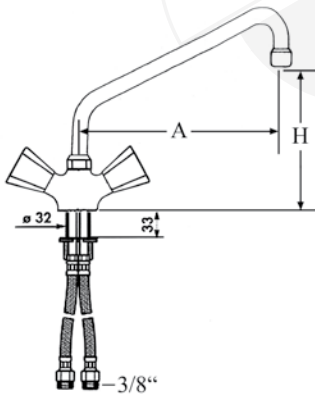

monobloc tap with hose connection 3/8"

part no. tap head	part no. ceramic tap head	180°	part no. ceramic tap head	90°	A (mm)	H (mm)
540346	548035		548029		200	170
540347	548036		548030		250	200
540348	548037		548031		300	230