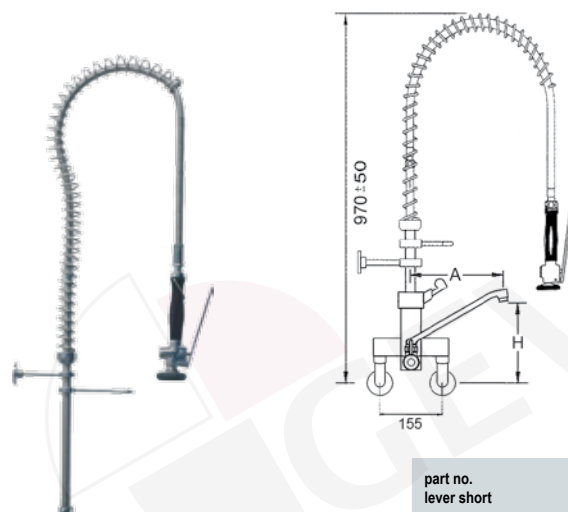

part no. lever short	part no. lever long	connection	A	H
547357	547359	1/2"	200	200
547358	547360	1/2"	250	240