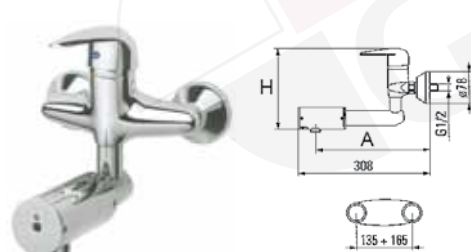

part no.	description
542997	with single lever mixer tap A: 266mm/H: 202mm

Oceanus