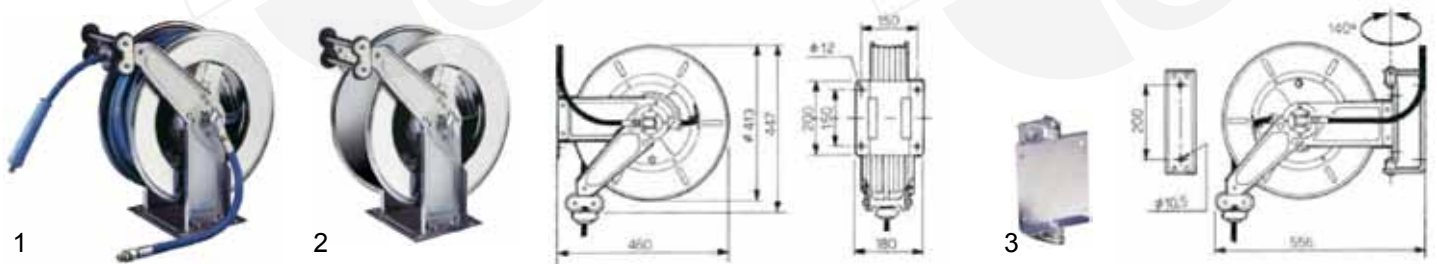

fig.	part no.	edition	hose (L)	(ø)
1	542025	hose reel wall mounting, incl. hose	15m	13x21
2	542034	wall holder		

fig.	part no.	edition	hose (L)	(ø)
1	542026	hose reel wall mounting, incl. hose	10m	13x21
1	542951	hose reel wall mounting, incl. hose	15m	13x21
2	542027	hose reel wall mounting, without hose	15m	13x21
3	542030	wall holder		