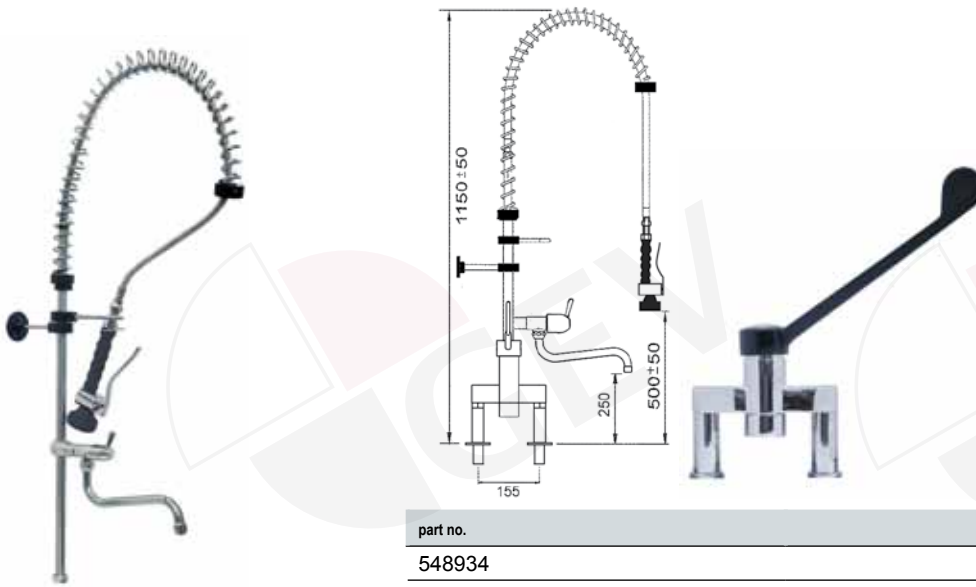

pre-rinse unit with single lever bridge tap and swivel tap

part no.	connection
548934	1/2"
548933	3/4"