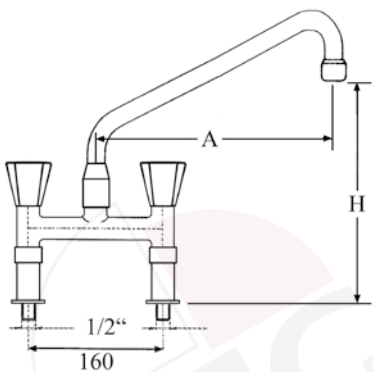

bridge tap 1/2" with U-spout and connection 1/2"

part no. tap head	part no. ceramic tap head	part no. ceramic tap head	A (mm)	H (mm)
549040	549045	549050	150	290
549041	549046	549051	200	290
549042	549047	549052	250	290
549043	549048	549053	250	390
549044	549049	549054	300	290