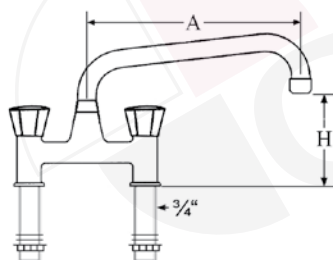

bridge tap 3/4" with U-spout and connection 3/4"

part no. tap head		part no. ceramic tap head		A (mm)	H (mm)
549353		549355		250	110
549354		549356		300	110