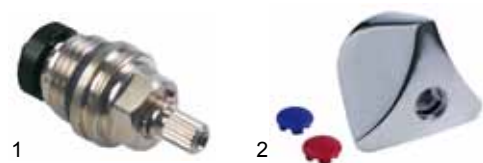

fig.	part no.	description
1	547554	non return head 1/2"
2	547966	triangle handle