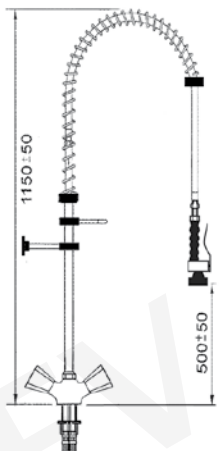

pre-rinse unit with monobloc tap

part no. tap head		part no. ceramic tap head			part no. ceramic tap head		connection
548802		548817			548904		3/8"
548803		548818			548906		1/2"