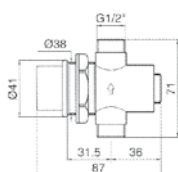

hand-operated valves

part no.	description
542938	self-closing valve for cold water, ca. 15s (15l/min)