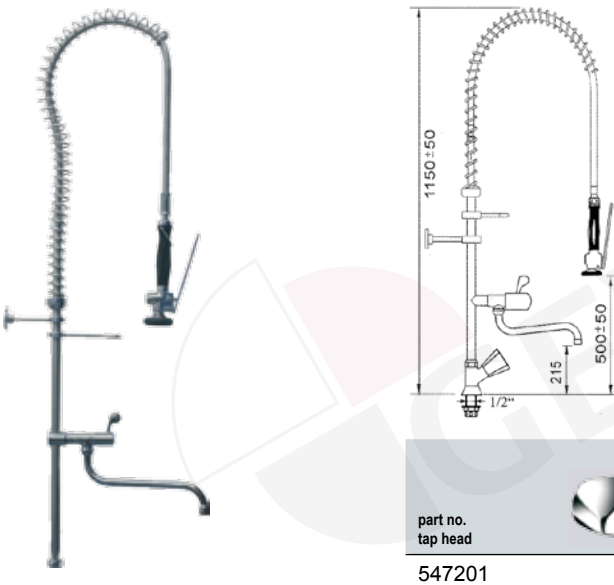

adjustable metal hand spray holder

adjustable metal wall holder 120mm

professional spray gun

swivel spout with ceramic head

permanently sealed by double O-ring gasket

watertight due to double O-ring-gasket

optional standard heads or ceramic heads

pre-rinse unit with pillar tap

part no. tap head		part no. ceramic tap head	 	part no. ceramic tap head	 
547200		547620		547627	

pre-rinse unit with pillar tap with swivel tap