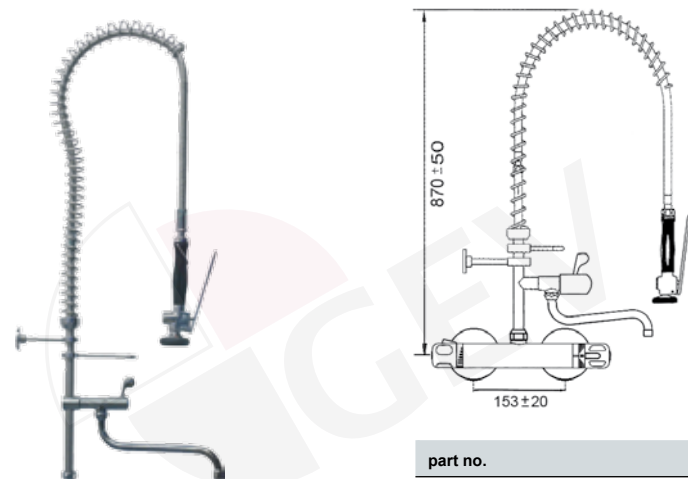

part no.	connection
547338	1/2"