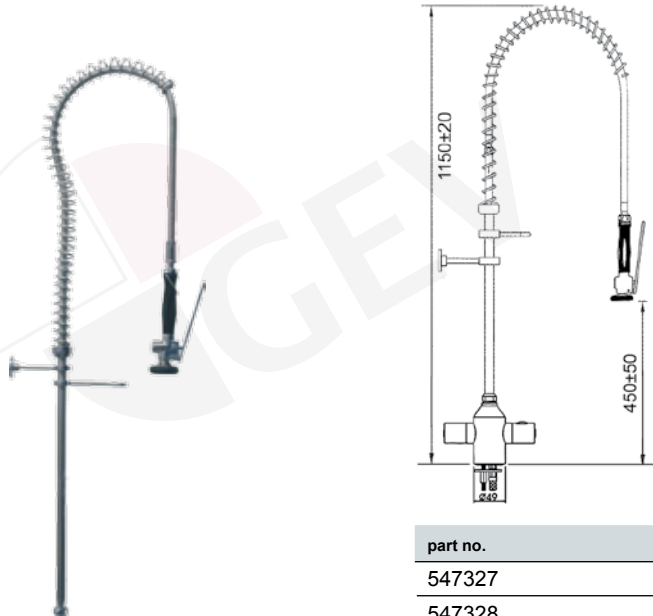

pre-rinse unit with thermostatic tap

part no.	connection
547327	3/8"
547328	1/2"