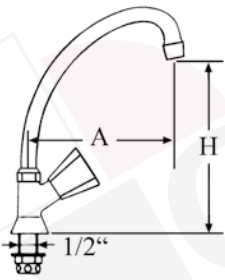

water taps GASTROTOP Classic Line

pillar tap with connection 1/2"

part no. tap head	part no. ceramic tap head	180°	part no. ceramic tap head	90°	A (mm)	H (mm)
540332	547350		547818		155	195
540333	547352		547819		200	250
547351	547353		547852		250	260

part no. tap head	part no. ceramic tap head	180°	part no. ceramic tap head	90°	A (mm)	H (mm)
548095	548098		548213		200	170
548096	548099		548214		250	205
548097	548127		548215		300	235

swivel tap with S-spout, connection 1/2"