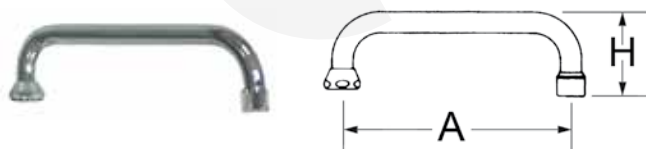

no.	part no.	description	A (mm)	H (mm)
1	540027	U-spout	200	75
2	540028	U-spout	250	75
3	540029	U-spout	300	75