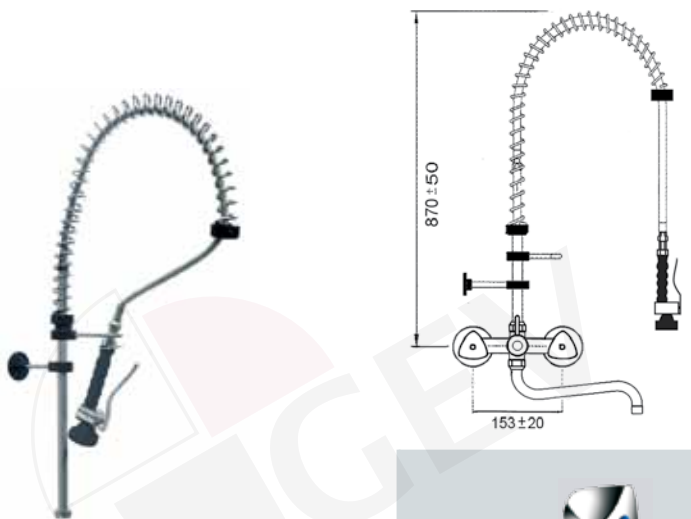

pre-rinse unit with wall-mounted water tap and swivel tap

part no.
tap head

548812

part no.
ceramic tap head

548827

part no.
ceramic tap head

548921