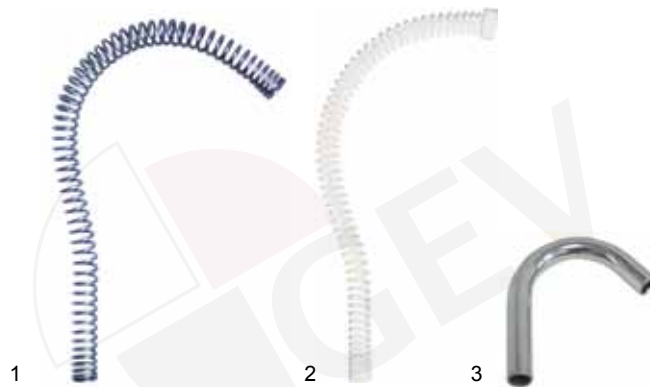

spare parts pre-rinse units

fig.	part no.	description
1	540036	spring chome-plated
2	540472	spring white with layer
3	540704	hose protection

no.	part no.	description
1	542014	hose 850mm
2	542015	hose 1000mm
3	542016	hose 1100mm
4	542017	hose 1200mm