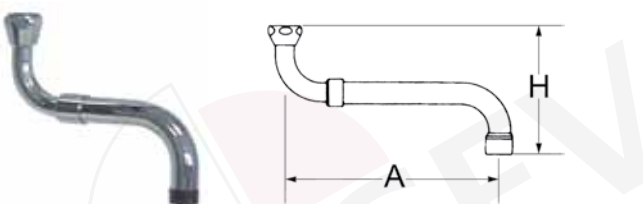

no.	part no.	description	A (mm)	H (mm)
1	540084	S-spout extendable	200-300	120
2	540032	S-spout extendable	280-480	120
3	540085	S-spout extendable	350-600	120