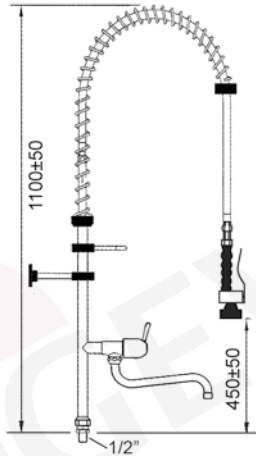

part no.	connection
547369	1/2"

pre-rinse unit without fitting, with spray gun without cut-off, for foot and knee operated pedals