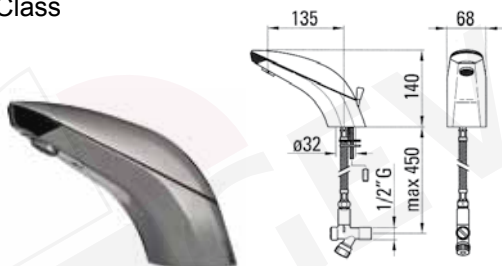

Electronic taps

tap mains operated 230V

Class

part no.	description
541638	without single lever mixer tap complete with angle valve