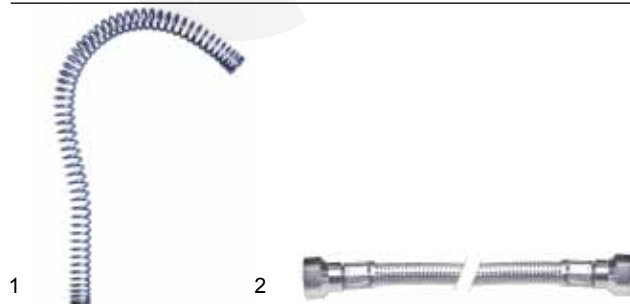

fig.	part no.	description
1	540036	spring chome-plated
2	542016	hose 1100mm