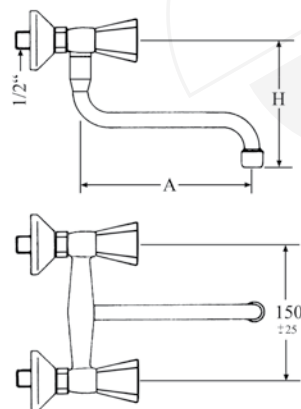

wall-mounted water tap 1/2" with S-spout connection 1/2"

part no. tap head	part no. ceramic tap head 180°	part no. ceramic tap head 90°	A (mm)	H (mm)
549079	549082	549085	170	140
549080	549083	549086	220	140
549081	549084	549087	300	140