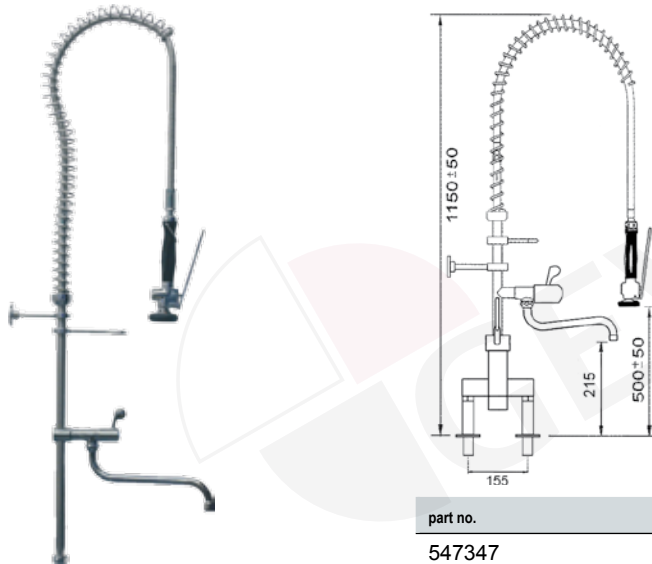

pre-rinse unit with single lever bridge tap and swivel tap

part no.	connection
547347	1/2"
547348	3/4"