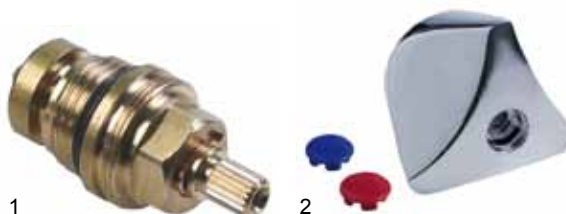

fig.	part no.	description
1	542893	wall holder
2	542901	extension 60mm
2	542902	extension 90mm

spare parts suitable for KNAUSS

spare parts water taps

upper parts/tap heads

fig.	part no.	description
1	548416	tap head 1/2"
2	547966	triangle handle