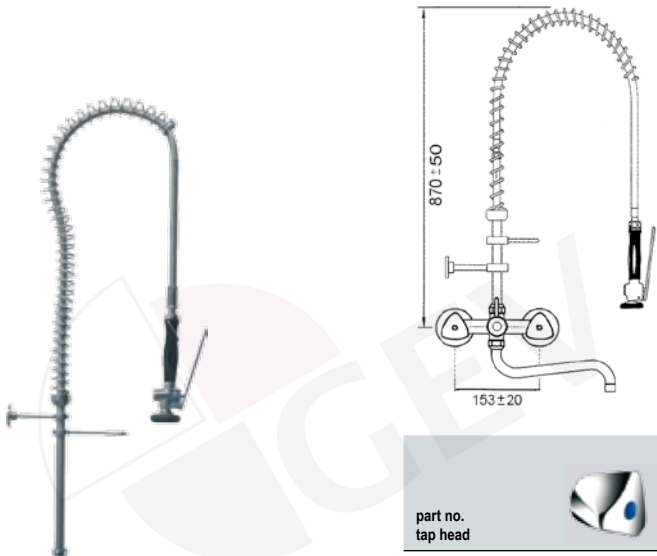

pre-rinse unit with wall-mounted water tap and swivel tap

part no.
tap head
547210

part no.
ceramic tap head
547630

part no.
ceramic tap head
547319