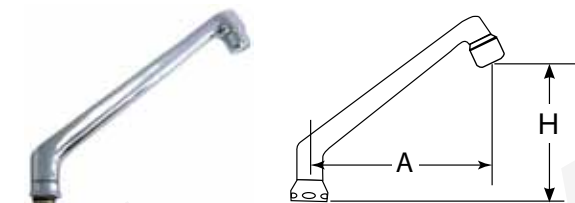

no.	part no.	description	A (mm)	H (mm)
1	540196	U-spout	200	
2	540197	U-spout	250