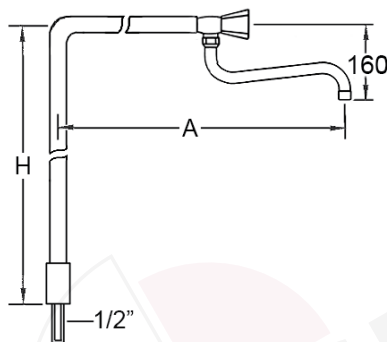

pillar tap 1/2" on column with S-spout and connection 1/2"

part no. tap head	part no. ceramic tap head	part no. ceramic tap head	A (mm)	H (mm)
548654	548657	548660	510	425
548655	548658	548661	560	425
548656	548659	548662	640	425
548663	548666	548669	510	555
548664	548667	548670	560	555
548665	548668	548671	640	555