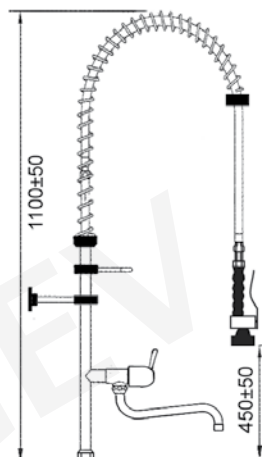

part no.	description
547611	rinse pipe assembly, long, with swivel tap