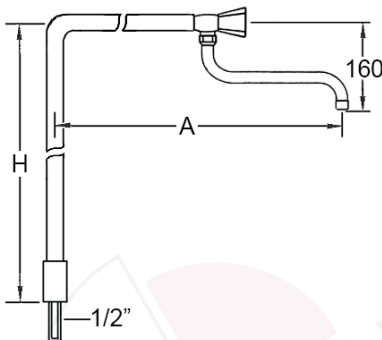

wall-mounted water tap with S-spout connection 1/2"

part no. tap head	part no. ceramic tap head	part no. ceramic tap head	A (mm)	H (mm)
540173	540389	547865	200	120
540174	540390	547866	250	120
540175	540391	547867	300	120

part no. tap head	part no. ceramic tap head	part no. ceramic tap head	A (mm)	H (mm)
540336	540392	548080	200 - 300	120
540337	540393	548081	280 - 480	120
540338	540394	548082	350 - 600	120

wall-mounted water tap with U-spout connection 1/2"

part no. tap head	 part no. ceramic tap head	 part no. ceramic tap head	A (mm)	H (mm)
548086	548089	548092	200	170
548087	548090	548093	250	200
548088	548091	548094	300	230

part no. tap head	 part no. ceramic tap head	 part no. ceramic tap head	A (mm)	H (mm)
548560	548563	548566	200	250
548561	548564	548567	250	275
548562	548565	548568	300	310

pillar tap on column with S-spout connection 1/2"

part no. tap head	 part no. ceramic tap head	 part no. ceramic tap head	A (mm)	H (mm)
548571	548574	548577	510	425
548572	548575	548578	560	425
548573	548576	548579	640	425
548580	548583	548586	510	555
548581	548584	548587	560	555
548582	548585	548588	640	555