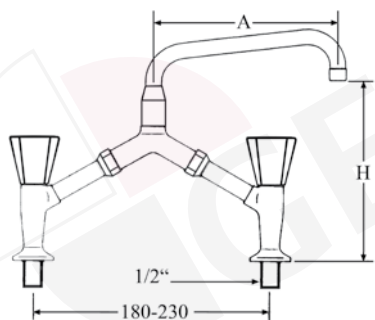

bridge tap 1/2" with U-spout and connection 1/2"

part no. tap head	part no. ceramic tap head 180°	part no. ceramic tap head 90°	A (mm)	H (mm)
549055	549058	549061	150	160
549056	549059	549062	200	160
549057	549060	549063	250	160