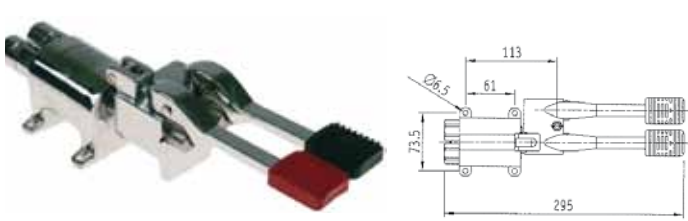

part no.	description
542917	1 foot pedal, mixer tap (progressive) 1 releasing pedal