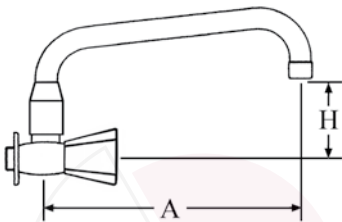

swivel tap 1/2" with U-spout, connection 1/2"

part no. tap head		part no. ceramic tap head	180°	part no. ceramic tap head	90°	A (mm)	H (mm)
548761		548764		548767		150	70
548762		548765		548768		200	70
548763		548766		548769		250	70