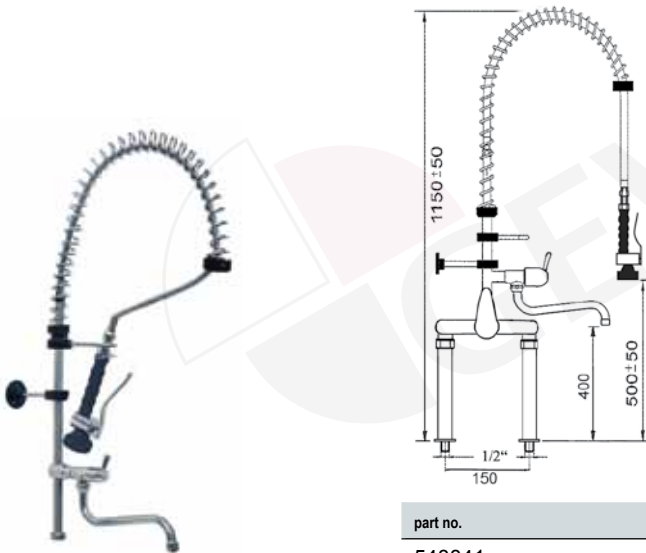

part no. tap head	part no. ceramic tap head	part no. ceramic tap head	A (mm)	H (mm)
547374	547377	180° 547381	200	470
547375	547378	90° 547382	250	500
547376	547379	90° 547383	300	530

monobloc tap on column 400mm with hose connection 1/2"

pre-rinse unit with single lever monobloc tap and swivel tap

part no. lever short	part no. lever long	connection
548928	548922	3/8"
548929	548923	1/2"

pre-rinse unit with single lever bridge tap

part no.	connection
548932	1/2"
548931	3/4"

pre-rinse unit with single lever bridge tap and swivel tap

part no.	connection
548934	1/2"
548933	3/4"

pre-rinse unit with single lever bridge tap and swivel tap

part no.	connection
548925	1/2"
548924	3/4"

pre-rinse unit with single lever bridge tap

part no.	connection
548840	1/2"

pre-rinse unit with single lever bridge tap and swivel tap

part no.	connection
548841	1/2"

pre-rinse unit with single lever wall-mounted water tap