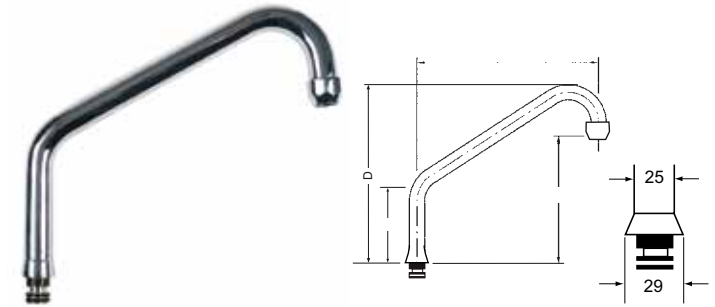

no.	part no.	description	ø (mm)	A (mm)	B (mm)	C (mm)	D (mm)
1	548394	U-spout	25	250	65	65	155
2	548373	U-spout	25	250	150	110	240
3	548509	U-spout	25	250	220	180	310
4	548510	U-spout	25	250	310	250	400
5	548511	U-spout	25	300	65	65	155
6	548374	U-spout	25	300	150	110	240
7	548480	U-spout	25	300	220	180	310
8	548512	U-spout	25	300	310	250	400
9	548513	U-spout	25	350	65	65	155
10	548386	U-spout	25	350	150	110	240
11	548514	U-spout	25	350	220	180	310
12	548515	U-spout	25	350	310	250	400
13	548516	U-spout	25	400	65	65	155
14	548517	U-spout	25	400	150	110	240
15	548518	U-spout	25	400	220	180	310
16	548519	U-spout	25	400	310	250	400
17	548520	U-spout	25	450	65	65	155
18	548521	U-spout	25	450	150	110	240
19	548522	U-spout	25	450	220	180	310