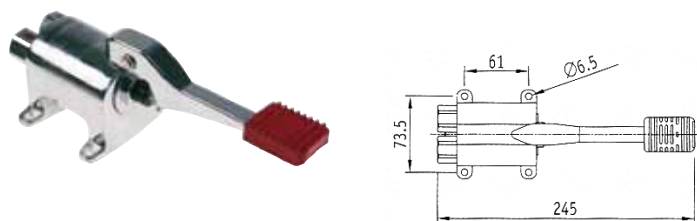

part no.	description
542916	1 foot pedal, mixer tap (progressiv)