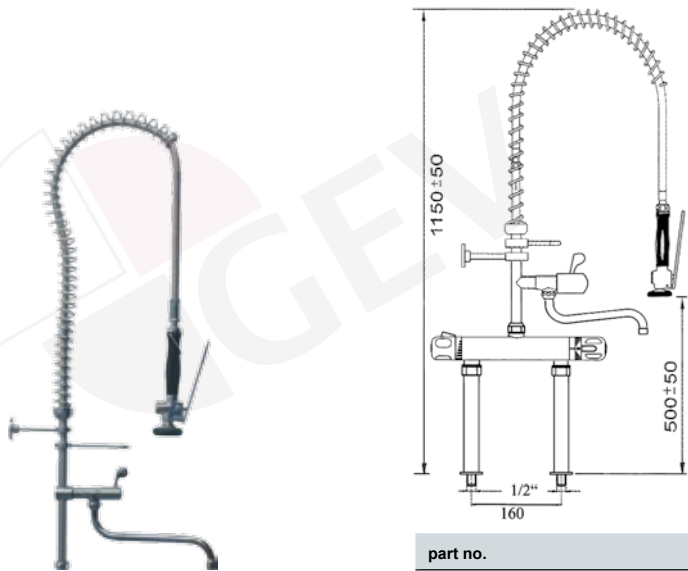

part no.	connection
547340	1/2"

pre-rinse unit with wall-mounted thermostatic tap

part no.	connection
547326	1/2"

part no.	connection
547338	1/2"

Water taps GASTROTOP American Line

pillar tap with U-spout, connection 1/2"