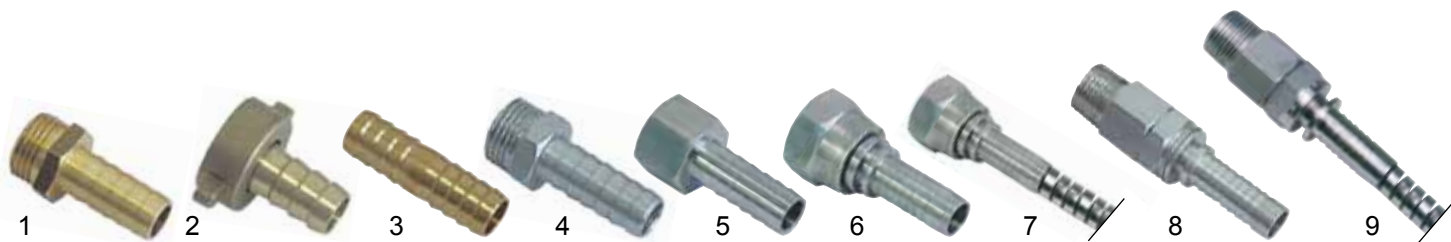

hose flange brass / SS

fig.	part no.	description	connection	for hose
1	520677	hose flange brass	¾" ET	½" (13mm)
1	540473	hose flange brass	½" ET	½" (13mm)
1	540474	hose flange brass	½" ET	¾" (19mm)
2	540510	hose flange brass	¾" IT	½" (13mm)
2	540511	hose flange brass	¾" IT	¾" (19mm)
3	540498	hose flange brass	½" (13mm)	
3	540499	hose flange brass	¾" (19mm)	
4	540475	hose flange SS	½" ET	½" (13mm)
4	540476	hose flange SS	½" ET	¾" (19mm)

fig.	part no.	description	connection	for hose
5	540512	hose flange SS	½" IT	½" (13mm)
6	540513	hose flange SS, rotating	½" IT	½" (13mm)
6	540645	hose flange SS, rotating	½" IT	¾" (13mm)
7	542955	hose flange SS, rotating with bend protection spring	½" IT	½" (13mm)
8	540477	hose flange SS, rotating	½" ET	½" (13mm)
8	540478	hose flange SS, rotating	½" ET	¾" (13mm)
9	542956	hose flange SS rotating, with bend protection spring	½" ET	½" (13mm)
9	542957	hose flange SS rotating, with bend protection spring	½" ET	¾" (13mm)