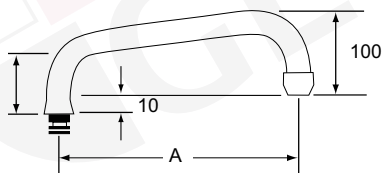

spouts for 3/4" tabs

no.	part no.	description	ø (mm)	A (mm)
1	548371	S-spout	25	230
2	548372	S-spout	25	300
3	548395	S-spout	25	450

no.	part no.	description	ø (mm)	A (mm)	B (mm)	C (mm)	D (mm)
1	548394	U-spout	25	250	65	65	155
2	548373	U-spout	25	250	150	110	240
3	548509	U-spout	25	250	220	180	310
4	548510	U-spout	25	250	310	250	400
5	548511	U-spout	25	300	65	65	155
6	548374	U-spout	25	300	150	110	240
7	548480	U-spout	25	300	220	180	310
8	548512	U-spout	25	300	310	250	400
9	548513	U-spout	25	350	65	65	155
10	548386	U-spout	25	350	150	110	240
11	548514	U-spout	25	350	220	180	310
12	548515	U-spout	25	350	310	250	400
13	548516	U-spout	25	400	65	65	155
14	548517	U-spout	25	400	150	110	240
15	548518	U-spout	25	400	220	180	310
16	548519	U-spout	25	400	310	250	400
17	548520	U-spout	25	450	65	65	155
18	548521	U-spout	25	450	150	110	240
19	548522	U-spout	25	450	220	180	310