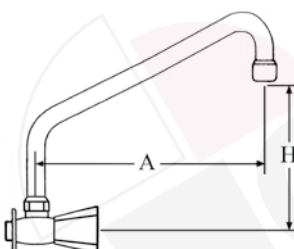

part no. tap head	part no. ceramic tap head	180°	part no. ceramic tap head	90°	A (mm)	H (mm)
547986	547989		547992		200	150
547987	547990		547993		250	180
547988	547991		547994		300	210