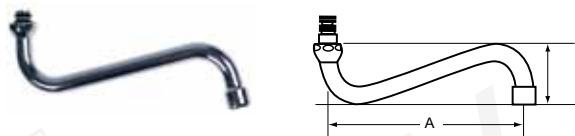

spare parts and accessories

no.	part no.	description	A (mm)	H (mm)
1	547566	S-spout	230	90