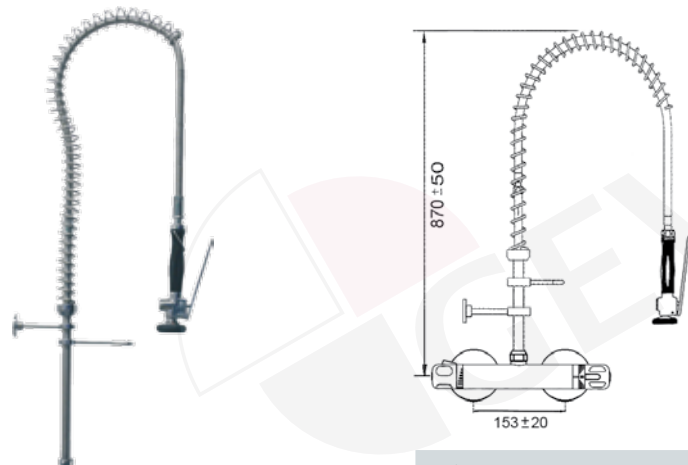

part no.	connection
547340	1/2"

pre-rinse unit with wall-mounted thermostatic tap

part no.	connection
547326	1/2"