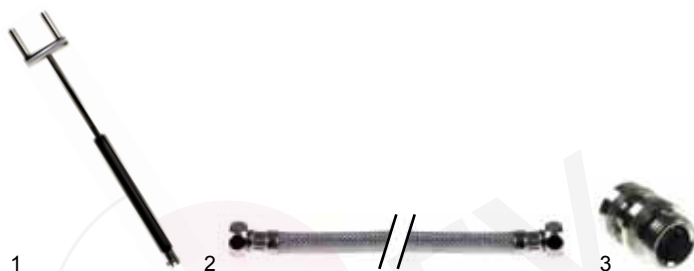

fig.	part no.	description
1	540411	upper part/tap head 1/2"
2	540412	metal handle 1/2"
3	540420	cap red
4	540328	cap blue

spouts

fig.	part no.	description
1	547434	fork piece with gas spring
2	547431	hose 800mm Top Clean
2	547432	hose 1000mm Top Clean
2	547433	hose 1250mm Top Clean
3	547456	swivel joint Top Clean