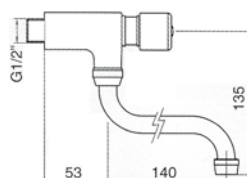

part no.	description
542941	self-closing valve for cold water, ca. 15s (15l/min)