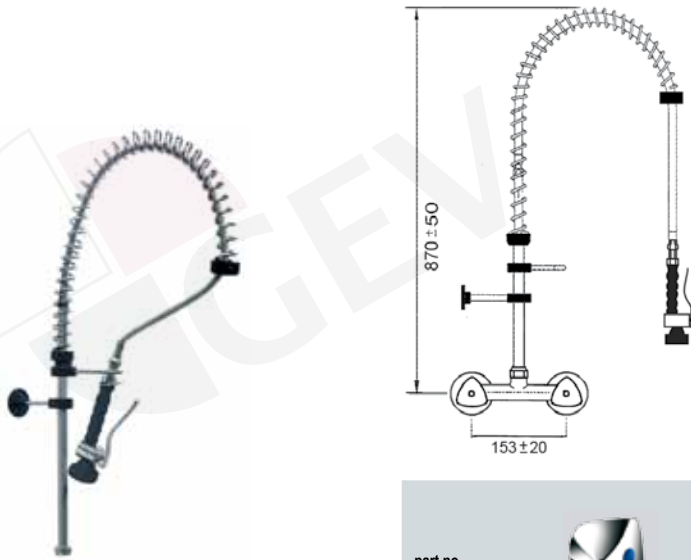

pre-rinse unit with wall-mounted water tap

part no.
tap head

548808

part no.
ceramic tap head

548823

part no.
ceramic tap head

548918