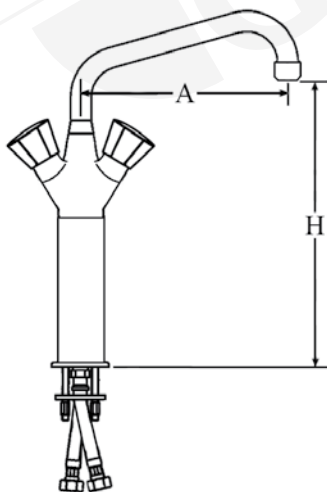

monobloc tap 3/4"
on 160mm column,
with hose connection 3/4"

part no. tap head		part no. ceramic tap head		part no. ceramic tap head		A (mm)	H (mm)
549448		549458	180°	549468		250	410
549449		549459		549469		250	480
549450		549460		549470		300	410
549451		549461		549471		300	480
549452		549462		549472		350	410
549453		549463		549473		350	480
549454		549464		549474		400	410
549455		549465		549475		400	480
549456		549466		549476		450	410
549457		549467		549477		450	480

monobloc tap 3/4"
on 260mm column,
with hose connection 3/4"