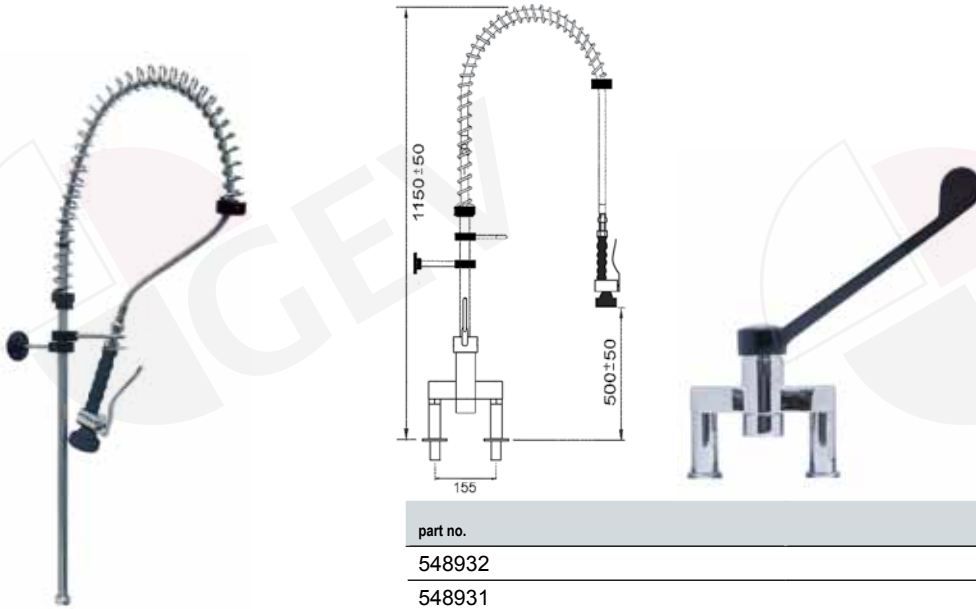

part no. tap head	part no. ceramic tap head	part no. ceramic tap head	A (mm)	H (mm)
547672	547675	180° 547678	200	270
547673	547676	90° 547679	250	300
547674	547677	90° 547680	300	330

monobloc tap on column 200mm with hose connection 1/2"

part no. tap head	part no. ceramic tap head	part no. ceramic tap head	A (mm)	H (mm)
547681	547768	180° 547775	200	370
547682	547769	90° 547776	250	400
547683	547770	90° 547777	300	430

monobloc tap on column 300mm with hose connection 1/2"

part no. lever upper	part no. lever edgewise	connection
548830	548834	3/8"
548831	548835	1/2"

pre-rinse unit with single lever monobloc tap and swivel tap

part no. lever top	part no. lever front	connection
548832	548836	3/8"
548833	548837	1/2"

pre-rinse unit with single lever monobloc tap and swivel tap

part no. lever short	part no. lever long	connection
548928	548922	3/8"
548929	548923	1/2"

pre-rinse unit with single lever bridge tap

part no.	connection
548932	1/2"
548931	3/4"