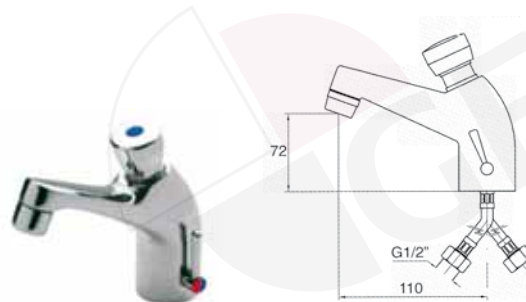

part no.	description
542940	mixing valve 1/2", ca. 15s (15l/min)