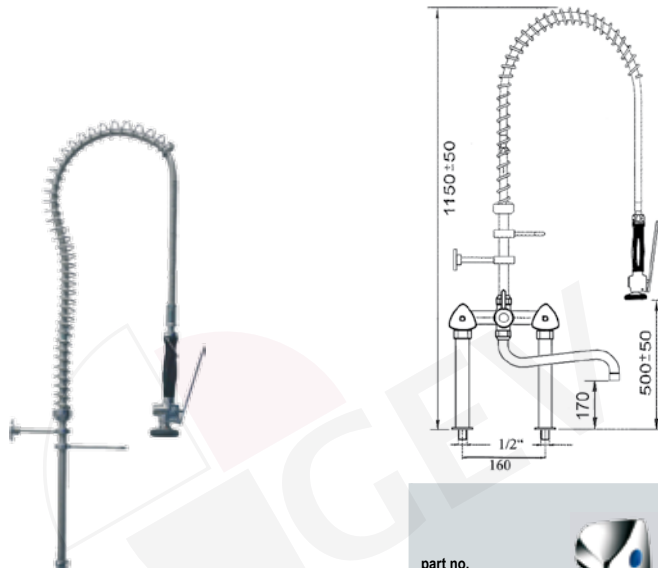

pre-rinse unit with bridge tap with swivel tap

part no.
tap head

547206

part no.
ceramic tap head

547626

part no.
ceramic tap head

547197