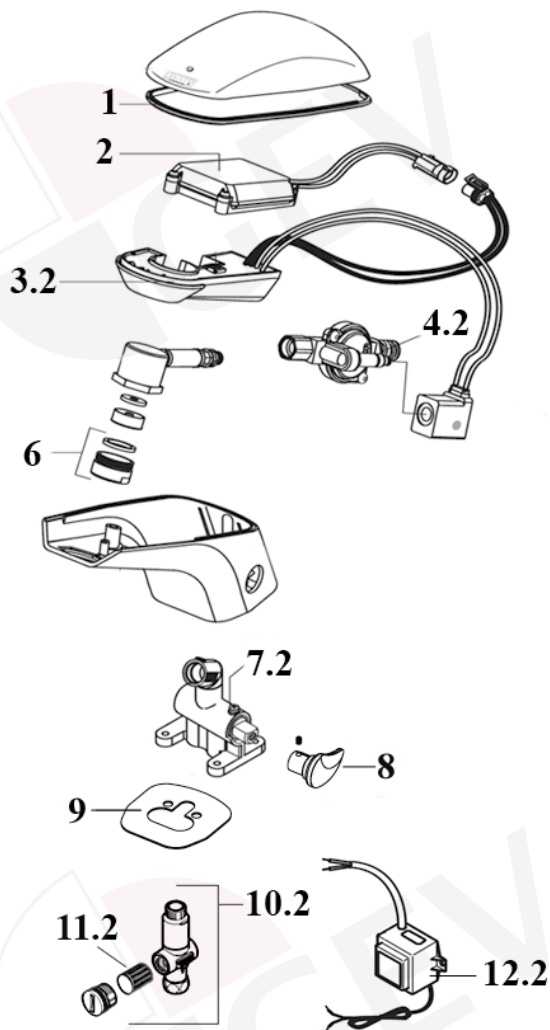

part no.	description
542995	with single lever mixer tap with angle valve A: 195mm/ H: 269mm
542996	with single lever mixer tap with angle valve A: 239mm/ H: 296mm

spare parts

Class to 27.04.2008

Class from 28.04.2008