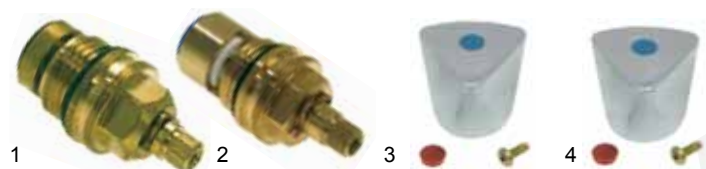

spare parts suitable for RIVER

spare parts water taps

tap heads

fig.	part no.	description
1	548336	tap head 1/2"
2	548330	ceramic tap head 1/2"
3	548332	triangle handle
4	548331	triangle handle (swivel tap)