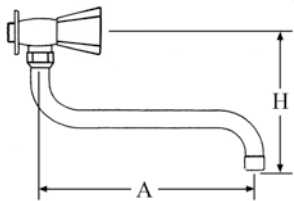

water taps GASTROTOP Classic Line

pillar tap with connection 1/2"

part no. tap head	part no. ceramic tap head	180°	part no. ceramic tap head	90°	A (mm)	H (mm)
540332	547350		547818		155	195
540333	547352		547819		200	250
547351	547353		547852		250	260

part no. tap head	part no. ceramic tap head	180°	part no. ceramic tap head	90°	A (mm)	H (mm)
548095	548098		548213		200	170
548096	548099		548214		250	205
548097	548127		548215		300	235

swivel tap with S-spout, connection 1/2"