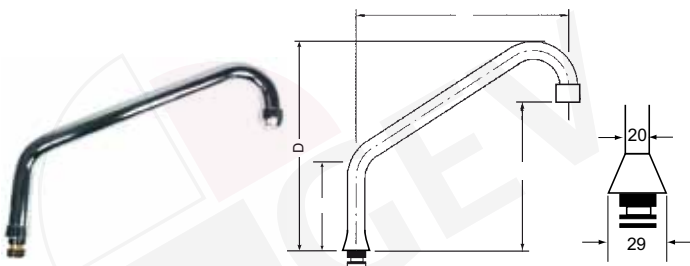

spouts with male coupling

no.	part no.	description	ø (mm)	A (mm)
1	542868	S-spout	20	250

fig.	Bestell no.	description	ø (mm)	A(mm)	B(mm)	C(mm)	D(mm)
1	541390	U-spout	20	300	160	100	240

spare parts pre-rinse units