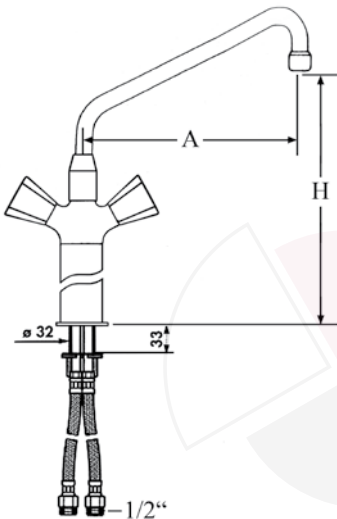

monobloc tap 1/2" with U-spout and hose connection 1/2"

part no. tap head		part no. ceramic tap head		part no. ceramic tap head	A (mm)	H (mm)
548968		548973		548978	150	210
548969		548974		548979	200	210
548970		548975		548980	250	210
548971		548976		548981	250	310
548972		548977		548982	300	210

monobloc tap 1/2" on column 100mm with hose connection 1/2"

part no. tap head		part no. ceramic tap head		part no. ceramic tap head	A (mm)	H (mm)
547636		547639		547642	250	310
547637		547640		547643	250	410
547638		547641		547644	300	310

monobloc tap 1/2" on column 200mm with hose connection 1/2"

part no. tap head	part no. ceramic tap head 180°	part no. ceramic tap head 90°	A (mm)	H (mm)
547645	547648	547651	250	410
547646	547649	547652	250	510
547647	547650	547653	300	410

monobloc tap 1/2" on column 300mm with hose connection 1/2"

part no. tap head	part no. ceramic tap head 180°	part no. ceramic tap head 90°	A (mm)	H (mm)
547654	547657	547660	250	510
547655	547658	547661	250	610
547656	547659	547662	300	510