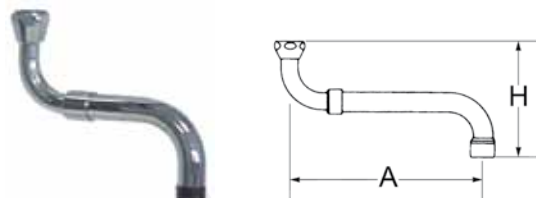

no.	part no.	description	A (mm)	H (mm)
1	540084	S-spout extendable	200-300	120
2	540032	S-spout extendable	280-480	120
3	540085	S-spout extendable	350-600	120