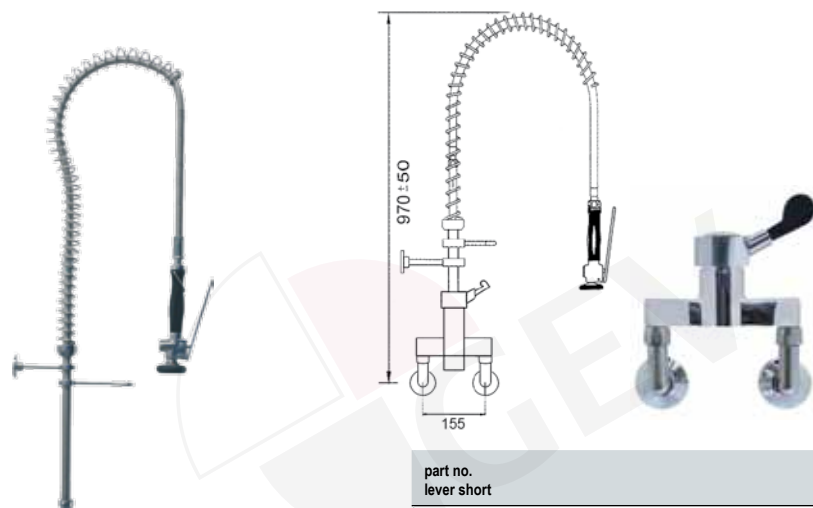

part no. lever short	part no. lever long	connection
547355	547356	1/2"

pre-rinse unit with single lever wall-mounted water tap and swivel tap