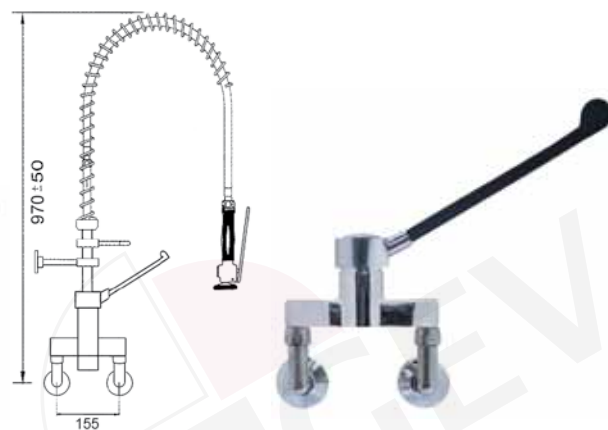

part no. lever short	part no. lever long	connection
547355	547356	1/2"

pre-rinse unit with single lever wall-mounted water tap and swivel tap