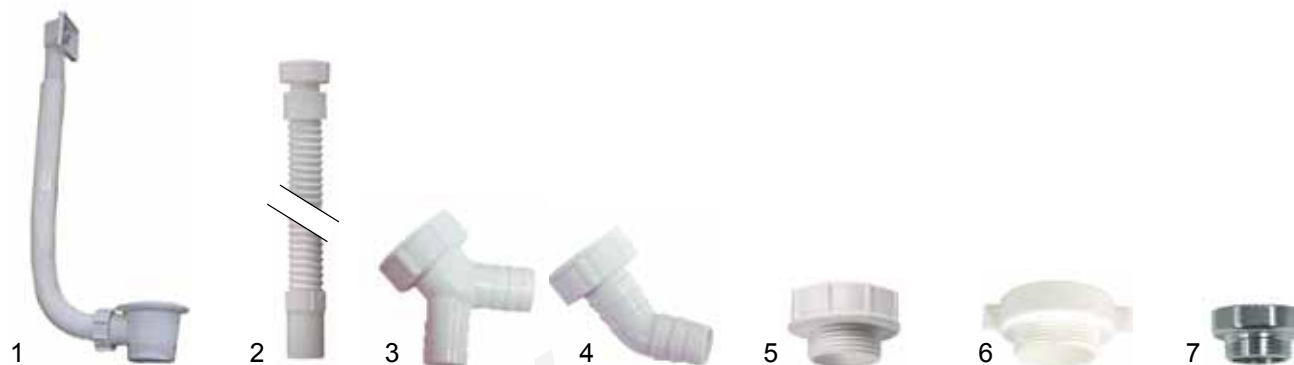

fig.	part no.	edition
4	515032	funnel ø 40mm
5	515012	spacer 200mm ø 40mm
6	515013	spacer 200mm ø 40mm
7	515014	spacer 100mm ø 40mm

fig.	part no.	description
1	515010	drain valve with overflow
2	515081	drain hose 1½" ø 40mm, 400mm long
2	515082	drain hose 1½" ø 40mm, 750mm long
3	520045	device connection double 1"
4	520044	device connection single 1"