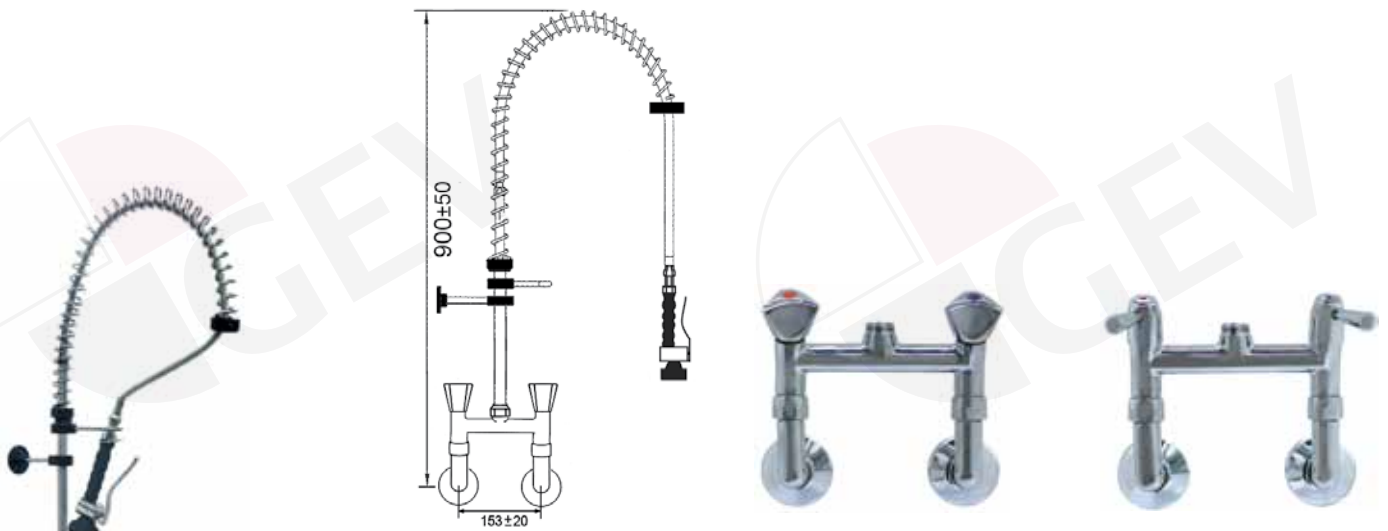

pre-rinse unit with wall-mounted water tap

part no. tap head		part no. ceramic tap head			part no. ceramic tap head		
548856		548857			548858