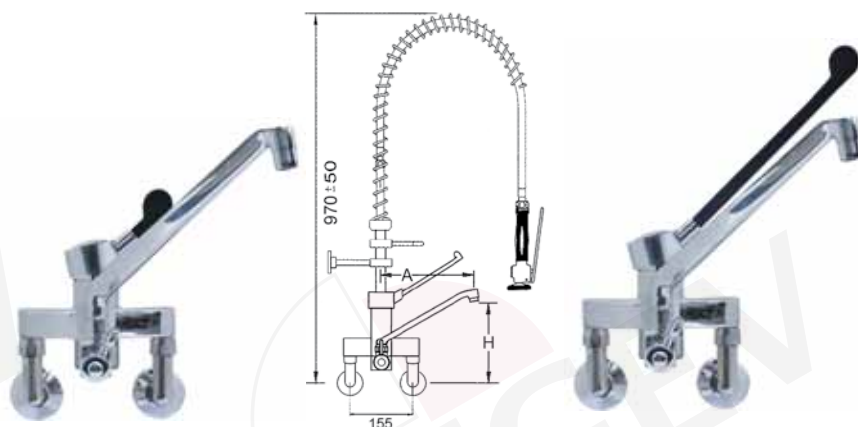

part no. lever short	part no. lever long	connection	A	H
547357	547359	1/2"	200	200
547358	547360	1/2"	250	240