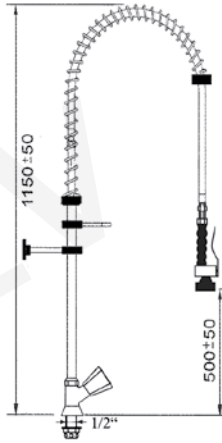

pre-rinse unit with pillar tap

part no. tap head		part no. ceramic tap head			part no. ceramic tap head		
548800		548815			548902