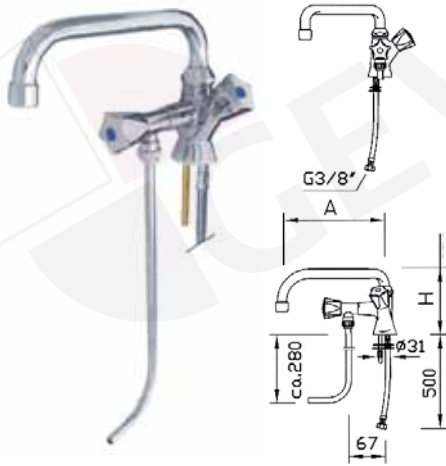

sink taps Gastrotop

high pressure taps

part no.	description
541823	pillar tap with rinse pipe and swivel tap