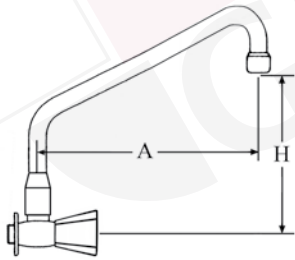

swivel tap 1/2" with U-spout, connection 1/2"

part no. tap head	part no. ceramic tap head 180°	part no. ceramic tap head 90°	A (mm)	H (mm)
548770	548775	548780	150	180
548771	548776	548781	200	180
548772	548777	548782	250	180
548773	548778	548783	250	280
548774	548779	548784	300	180