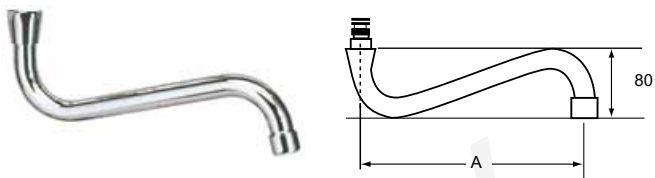

no.	part no.	description	ø (mm)	A (mm)
1	548320	S-spout	20	240
2	548321	S-spout	20	300