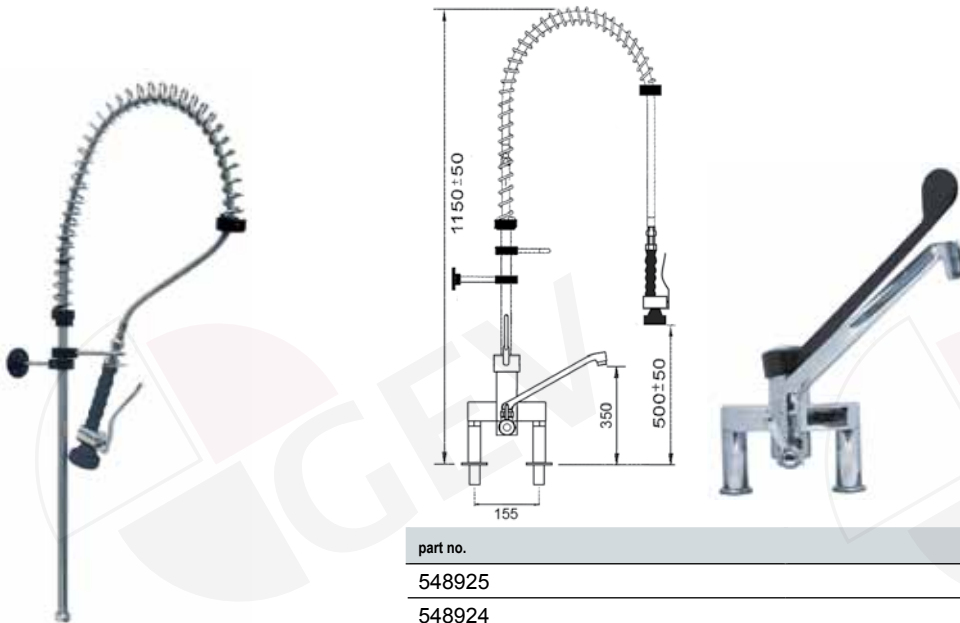

pre-rinse unit with single lever bridge tap and swivel tap

part no.	connection
548925	1/2"
548924	3/4"