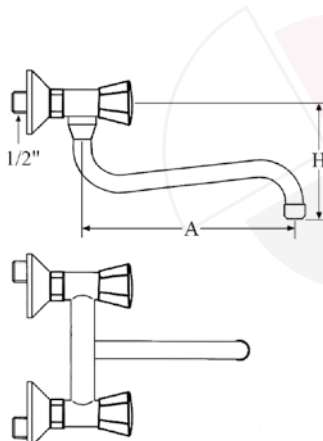

wall-mounted mixing water tap 3/4" with S-spout, connection 1/2"

part no. tap head		part no. ceramic tap head			part no. ceramic tap head			A (mm)	H (mm)
549682		549686			549690			230	140
549683		549687			549691			300	140
549684		549688			549692			450	140