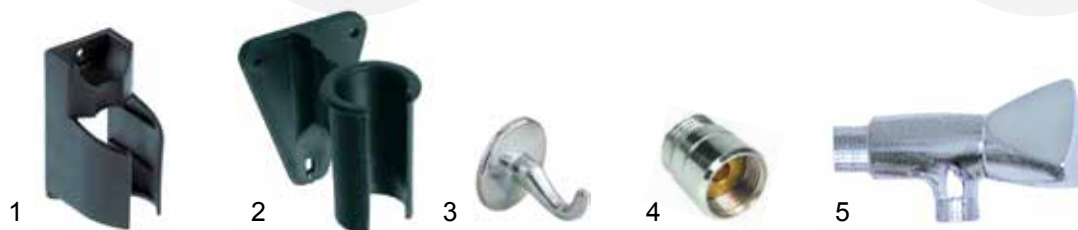

spray gun accessories

fig.	part no.	description
1	540961	spray gun holder
2	542966	spray gun holder
3	540002	spray gun holder

fig.	part no.	description
4	540674	screw connection 1/2", rotating
5	540601	angle valve IT 1/2" - IT 1/2"