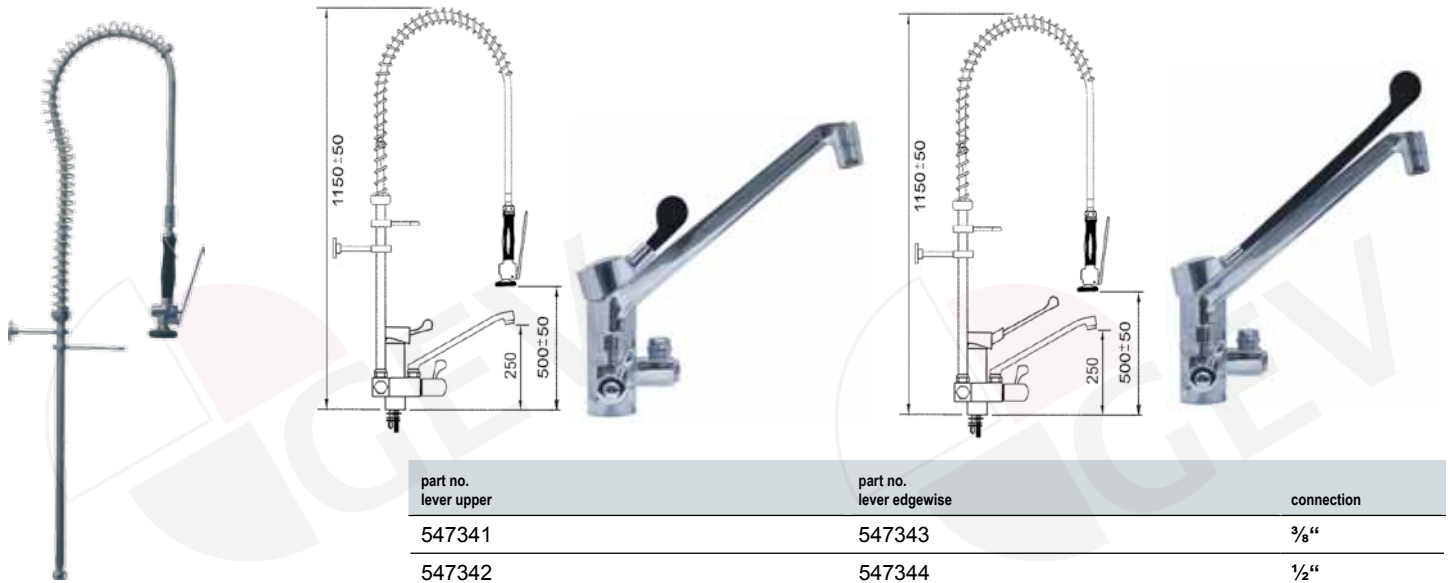

part no. lever upper	part no. lever edgewise	connection
547341	547343	3/8"
547342	547344	1/2"