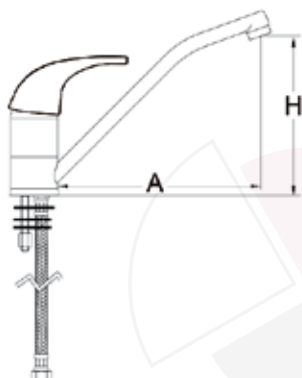

**single lever monobloc tap with swivelling spout,
hose connection 3/8" / 1/2"**

part no. lever short	part no. lever long	part no. lever plastic	A (mm)	H (mm)	hose connection
540160	540159	549236	230	125	3/8"
548033	548034	549237	230	125	1/2"