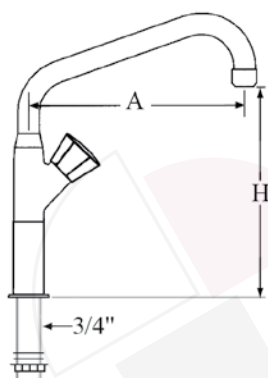

pillar tap 3/4" on 100mm column with U-spout and connection 3/4"

part no. tap head	part no. ceramic tap head	part no. ceramic tap head	A (mm)	H (mm)
549169	549179	549189	250	350
549170	549180	549190	250	420
549171	549181	549191	300	350
549172	549182	549192	300	420
549173	549183	549193	350	350
549174	549184	549194	350	420
549175	549185	549195	400	350
549176	549186	549196	400	420
549177	549187	549197	450	350
549178	549188	549198	450	420