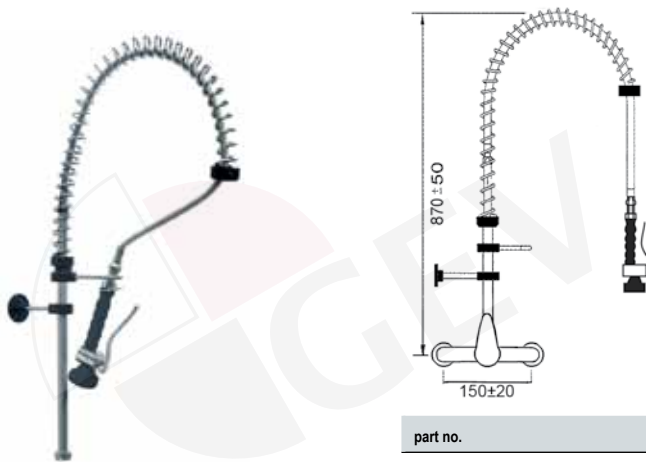

pre-rinse unit with single lever bridge tap

part no.	connection
548840	1/2"

pre-rinse unit with single lever bridge tap and swivel tap

part no.	connection
548841	1/2"

pre-rinse unit with single lever wall-mounted water tap