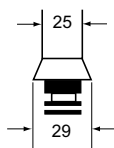

spouts for 3/4" tabs

no.	part no.	description	ø (mm)	A (mm)
1	548371	S-spout	25	230
2	548372	S-spout	25	300
3	548395	S-spout	25	450

no.	part no.	description	ø (mm)	A (mm)	B (mm)	C (mm)	D (mm)
1	548394	U-spout	25	250	65	65	155
2	548373	U-spout	25	250	150	110	240
3	548509	U-spout	25	250	220	180	310
4	548510	U-spout	25	250	310	250	400
5	548511	U-spout	25	300	65	65	155
6	548374	U-spout	25	300	150	110	240
7	548480	U-spout	25	300	220	180	310
8	548512	U-spout	25	300	310	250	400
9	548513	U-spout	25	350	65	65	155
10	548386	U-spout	25	350	150	110	240
11	548514	U-spout	25	350	220	180	310
12	548515	U-spout	25	350	310	250	400
13	548516	U-spout	25	400	65	65	155
14	548517	U-spout	25	400	150	110	240
15	548518	U-spout	25	400	220	180	310
16	548519	U-spout	25	400	310	250	400
17	548520	U-spout	25	450	65	65	155
18	548521	U-spout	25	450	150	110	240
19	548522	U-spout	25	450	220	180	310