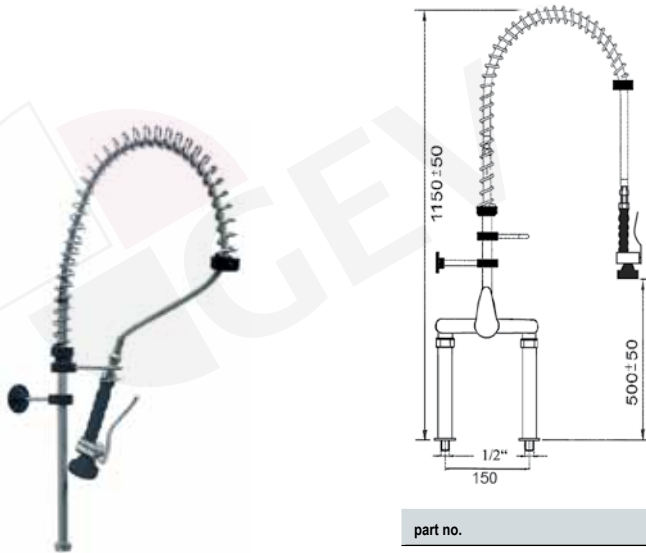

part no. tap head	part no. ceramic tap head	part no. ceramic tap head	A (mm)	H (mm)
547374	547377	180° 547381	200	470
547375	547378	90° 547382	250	500
547376	547379	90° 547383	300	530

monobloc tap on column 400mm with hose connection 1/2"

pre-rinse unit with single lever monobloc tap and swivel tap

part no. lever short	part no. lever long	connection
548928	548922	3/8"
548929	548923	1/2"

pre-rinse unit with single lever bridge tap

part no.	connection
548932	1/2"
548931	3/4"

pre-rinse unit with single lever bridge tap and swivel tap

part no.	connection
548934	1/2"
548933	3/4"

pre-rinse unit with single lever bridge tap and swivel tap

part no.	connection
548925	1/2"
548924	3/4"

pre-rinse unit with single lever bridge tap

part no.	connection
548840	1/2"

pre-rinse unit with single lever bridge tap and swivel tap

part no.	connection
548841	1/2"

pre-rinse unit with single lever wall-mounted water tap