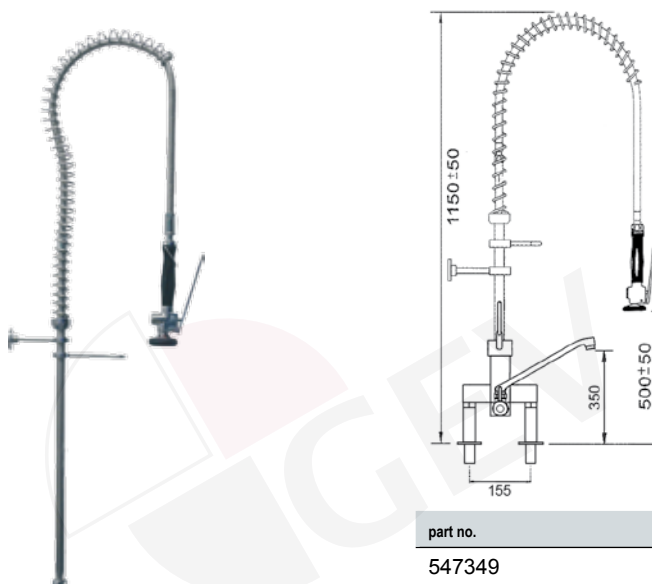

pre-rinse unit with single lever bridge tap

part no.	connection
547345	1/2"
547346	3/8"

pre-rinse unit with single lever bridge tap and swivel tap

part no.	connection
547347	1/2"
547348	3/4"

pre-rinse unit with single lever bridge tap and swivel tap