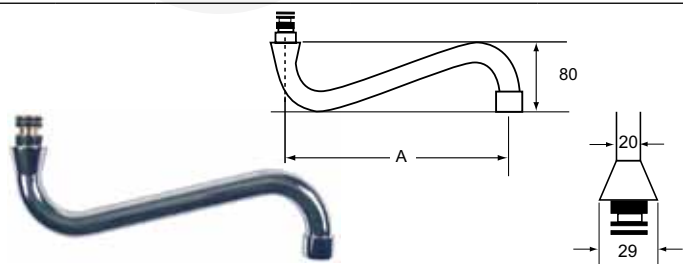

no.	part no.	description	ø (mm)	A (mm)
1	548525	S-spout	20	170
2	548369	S-spout	20	220
3	548370	S-spout	20	300