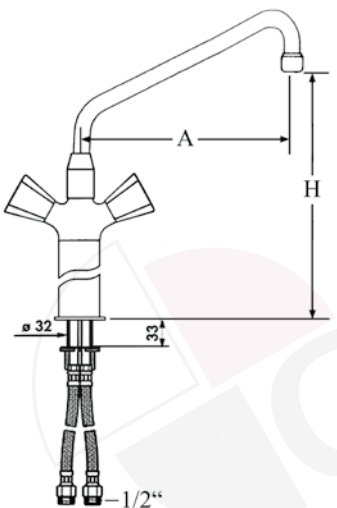

monobloc tap 1/2" on column 100mm with hose connection 1/2"

part no. tap head		part no. ceramic tap head		part no. ceramic tap head	A (mm)	H (mm)
547636		547639		547642	250	310
547637		547640		547643	250	410
547638		547641		547644	300	310

monobloc tap 1/2" on column 200mm with hose connection 1/2"

part no. tap head	part no. ceramic tap head 180°	part no. ceramic tap head 90°	A (mm)	H (mm)
547645	547648	547651	250	410
547646	547649	547652	250	510
547647	547650	547653	300	410

monobloc tap 1/2" on column 300mm with hose connection 1/2"

part no. tap head	part no. ceramic tap head 180°	part no. ceramic tap head 90°	A (mm)	H (mm)
547654	547657	547660	250	510
547655	547658	547661	250	610
547656	547659	547662	300	510

monobloc tap 1/2" on column 400mm with hose connection 1/2"

part no. tap head	part no. ceramic tap head 180°	part no. ceramic tap head 90°	A (mm)	H (mm)
547663	547666	547669	250	610
547664	547667	547670	250	710
547665	547668	547671	300	510