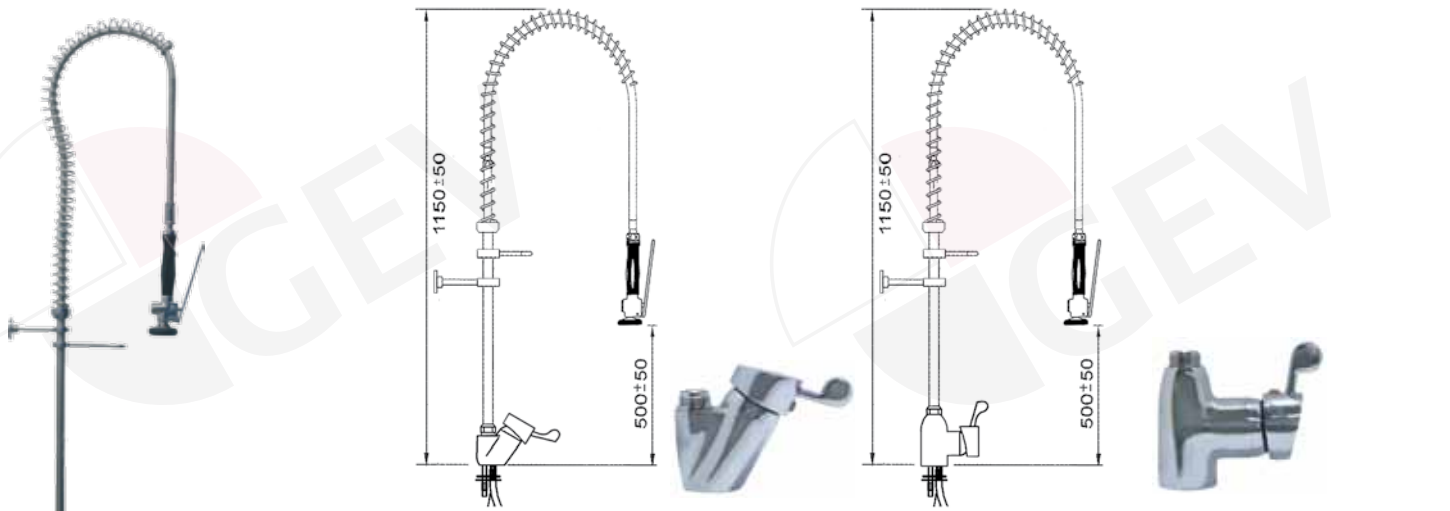

part no.
tap head

547737

part no.
ceramic tap head

547738

part no.
ceramic tap head

547739

pre-rinse unit with single lever monobloc tap

part no. lever upper	part no. lever edgewise	connection
547211	548848	3/8"
548846	548850	1/2"