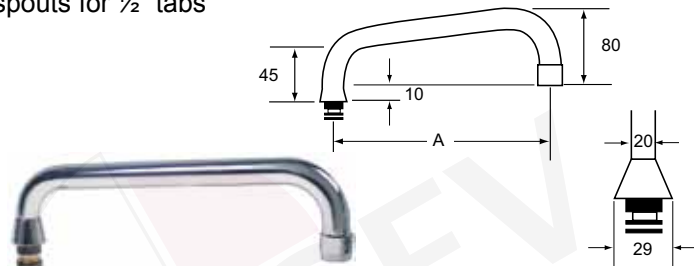

spouts for 1/2" tabs

no.	part no.	description	ø (mm)	A (mm)
1	548524	U-spout	20	150
2	548370	U-spout	20	200
3	548389	U-spout	20	250