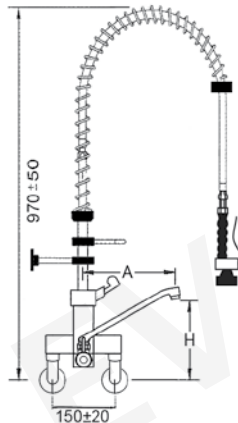

pre-rinse unit with single lever wall-mounted water tap and swivel tap

part no. lever short	part no. lever long	connection	A (mm)	H(mm)
548937	548939	1/2"	200	200
548938	548940	1/2"	250	240