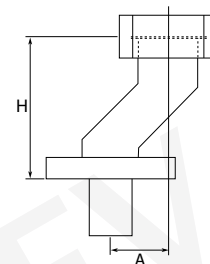

pre-rinse unit without fitting with swivel tap

part no.	connection
549877	1/2"

pre-rinse unit with swivelling tap

part no.	A (mm)
547307	

eccentric for bridge tap

no.	part no.	connection	A (mm)	H (mm)
1	515069	1/2" ET, 1" IT	12.5	46
2	515068	1/2" ET, 1" IT	30	52