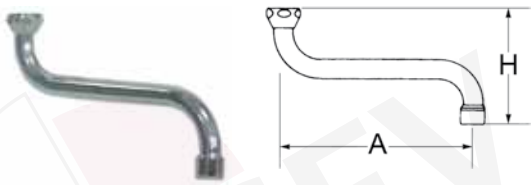

spouts with union nut

no.	part no.	description	A (mm)	H (mm)
1	540030	S-spout	200	120
2	540031	S-spout	250	120
3	540086	S-spout	300	120