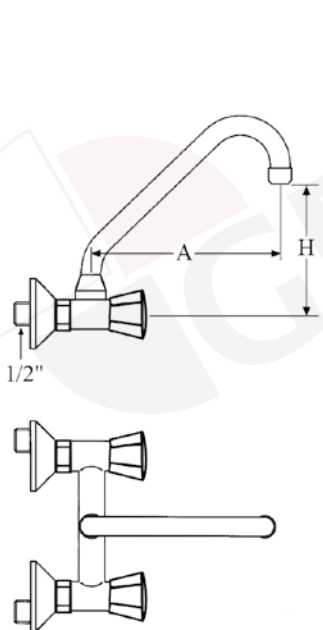

wall-mounted mixer tap 3/4" with U-spout, connection 1/2"

part no. tap head		part no. ceramic tap head			part no. ceramic tap head			A (mm)	H (mm)
549700		549710			549720			250	70
549701		549711			549721			250	155
549702		549712			549722			300	70
549703		549713			549723			300	155
549704		549714			549724			350	70
549705		549715			549725			350	155
549706		549716			549726			400	70
549707		549717			549727			400	155
549708		549718			549728			450	70
549709		549719			549729			450	155