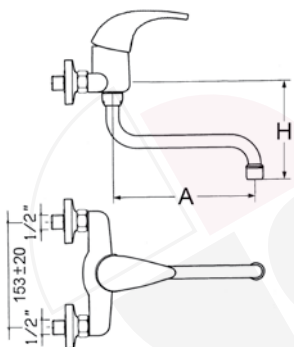

part no. lever short	part no. lever long	A (mm)	H (mm)
547868	540165	200	120
547869	540166	250	120
547870	547871	300	120