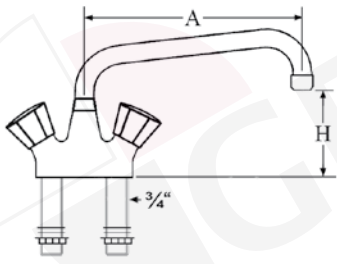

bridge tap 3/4" with U-spout and connection 3/4"

part no. tap head		part no. ceramic tap head		A (mm)	H (mm)
549313		549315		250	110
549314		549316		300	110