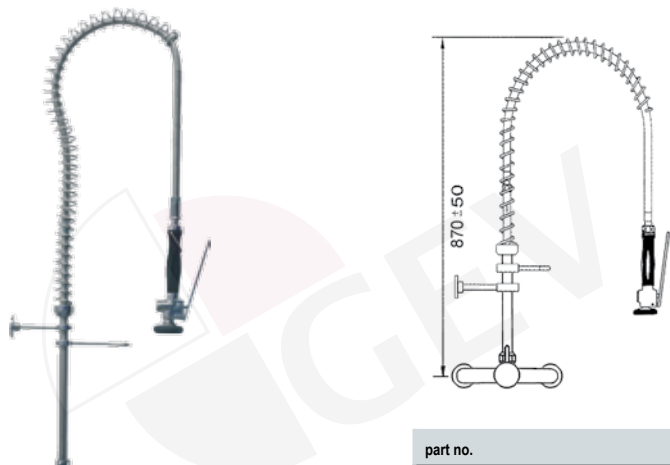

part no.	connection
547349	1/2"
547354	3/4"

part no.	connection
547213	1/2"

part no.	connection
547214	1/2"

pre-rinse unit with single lever wall-mounted water tap

part no.	connection
547215	1/2"

pre-rinse unit with single lever wall-mounted water tap and swivel tap