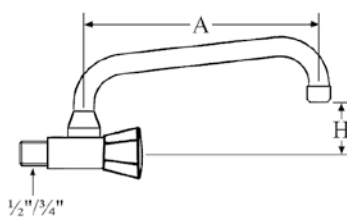

swivel tap 3/4" with U-spout and connection 1/2"/3/4"

part no. tap head (connection 1/2")		part no. tap head (connection 3/4")		A (mm)	H (mm)
549238		549319		250	50
549239		549320		300	50