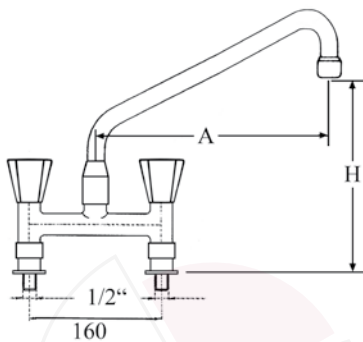

part no. tap head	part no. ceramic tap head	part no. ceramic tap head	A (mm)	H (mm)
549001	549006	549011	150	255
549002	549007	549012	200	255
549003	549008	549013	250	255
549004	549009	549014	250	355
549005	549010	549015	300	255