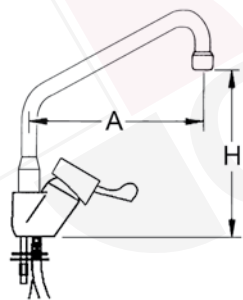

single lever monobloc tap with U-spout, lever short, hose connection $\frac{3}{8}$ "/1/2"

part no. hose connection $\frac{3}{8}$"	part no. hose connection $\frac{1}{2}$"	A (mm)	H (mm)
549360	549365	150	225
549361	549366	200	225
549362	549367	250	225
549363	549368	250	325
549364	549369	300	225