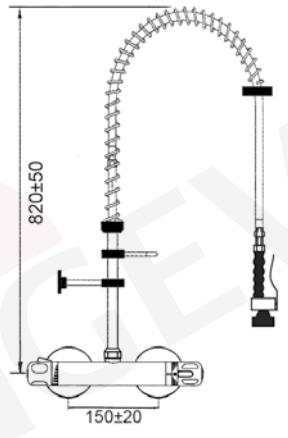

pillar tap on column with S-spout connection 1/2"

part no. tap head	 part no. ceramic tap head	 part no. ceramic tap head	A (mm)	H (mm)
548571	548574	548577	510	425
548572	548575	548578	560	425
548573	548576	548579	640	425
548580	548583	548586	510	555
548581	548584	548587	560	555
548582	548585	548588	640	555

single lever monobloc tap with U-spout,
lever short, hose connection $\frac{3}{8}$ "/ $\frac{1}{2}$ "

part no.	A (mm)	H (mm)	hose-an- schluss
540377	200	190	$\frac{3}{8}$ "
540378	250	215	$\frac{3}{8}$ "
540379	300	240	$\frac{3}{8}$ "
548040	200	190	$\frac{1}{2}$ "
548041	250	215	$\frac{1}{2}$ "
548042	300	240	$\frac{1}{2}$ "

part no.	connection
547367	1/2"

pre-rinse unit with wall-mounted thermostatic tap and swivel tap

part no.	connection
547368	1/2"

Water taps GASTROTOP Premium Line

pillar tap 1/2" with connection 1/2"

part no. tap head		part no. ceramic tap head	180° 	part no. ceramic tap head	90° 	A (mm)	H (mm)
548735		548740		548746		150	225
548736		548741		548747		200	225
548737		548742		548748		250	225
548738		548743		548749		250	325
548739		548745		548751		300	225

swivel tap 1/2" with S-spout, connection 1/2"

part no. tap head		part no. ceramic tap head	180° 	part no. ceramic tap head	90° 	A (mm)	H (mm)
548752		548755		548758		170	140
548753		548756		548759		220	140
548754		548757		548760		300	140