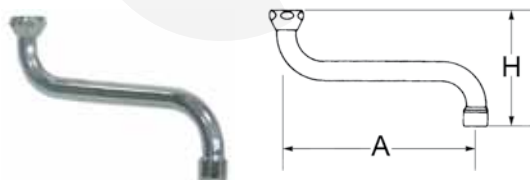

no.	part no.	description	A (mm)	H (mm)
1	540030	S-spout	200	120
2	540031	S-spout	250	120
3	540086	S-spout	300	120