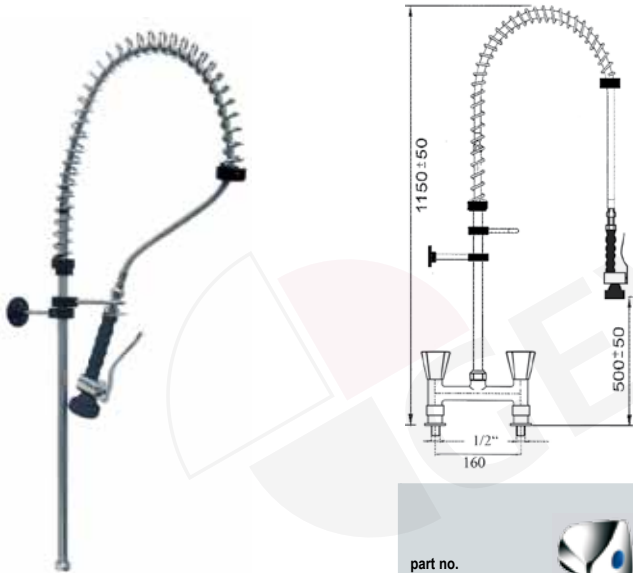

part no. tap head	part no. ceramic tap head	180°	part no. ceramic tap head	90°	A (mm)	H (mm)
548095	548098		548213		200	170
548096	548099		548214		250	205
548097	548127		548215		300	235

swivel tap with S-spout, connection 1/2"

part no. tap head	part no. ceramic tap head	180°	part no. ceramic tap head	90°	A (mm)	H (mm)
547986	547989		547992		200	150
547987	547990		547993		250	180
547988	547991		547994		300	210

monobloc tap with hose connection 3/8"

pre-rinse unit with monobloc tap

part no. tap head		part no. ceramic tap head			part no. ceramic tap head		connection
548802		548817			548904		3/8"
548803		548818			548906		1/2"

pre-rinse unit with monobloc tap and swivel tap

part no. tap head	part no. ceramic tap head	part no. ceramic tap head	connection
548804	548819	548905	3/8"
548805	548820	548907	1/2"

pre-rinse unit with bridge tap

part no. tap head	part no. ceramic tap head	part no. ceramic tap head
548910	548912	548914