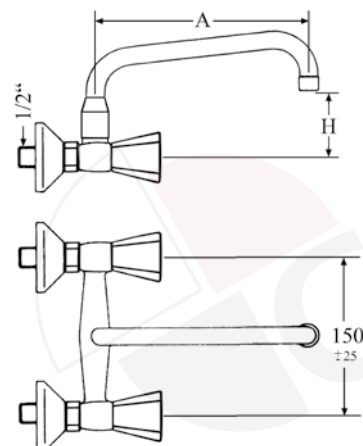

wall-mounted water tap 1/2" with U-spout connection 1/2"

part no. tap head	part no. ceramic tap head 180°	part no. ceramic tap head 90°	A (mm)	H (mm)
549088	549091	549094	150	70
549089	549092	549095	200	70
549090	549093	549096	250	70