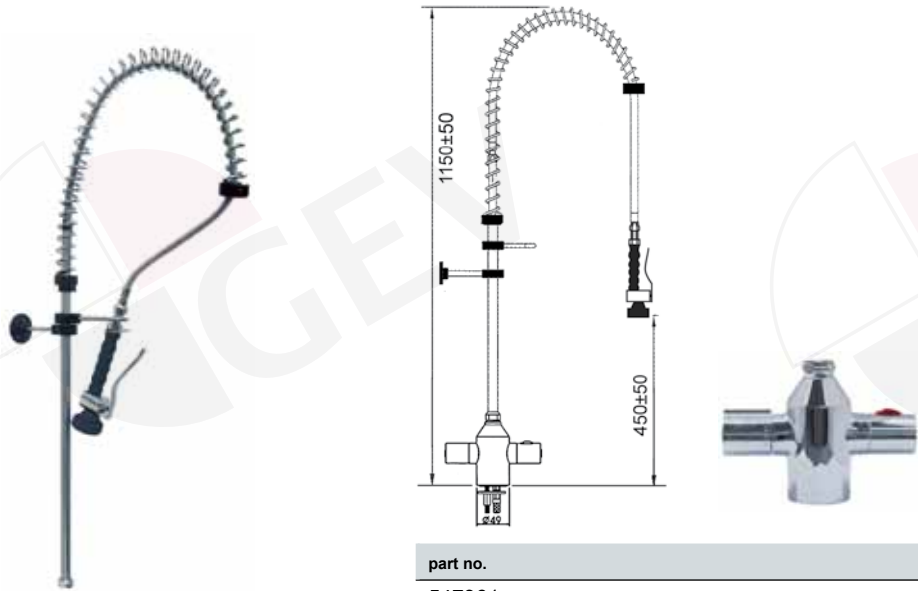

part no.	connection
547687	1/2"

rinse assembly, without taps

29 Water taps / pre-rinse units

part no.	description
547615	rinse pipe assembly, short, without swivel tap

part no.	description
547612	rinse pipe assembly, long, without swivel tap

part no.	description
547614	rinse pipe assembly, short, with swivel tap

part no.	description
547611	rinse pipe assembly, long, with swivel tap

pre-rinse unit with thermostatic tap

part no.	connection
547361	3/8"
547362	1/2"