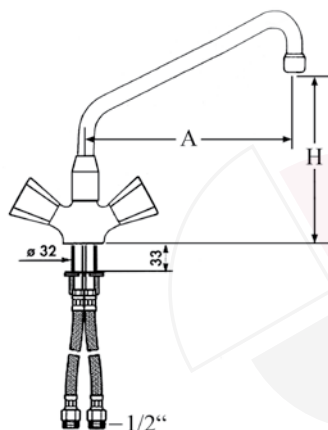

part no. tap head		part no. ceramic tap head		part no. ceramic tap head	A (mm)	H (mm)
548968		548973		548978	150	210
548969		548974		548979	200	210
548970		548975		548980	250	210
548971		548976		548981	250	310
548972		548977		548982	300	210

monobloc tap 1/2" on column 100mm with hose connection 1/2"