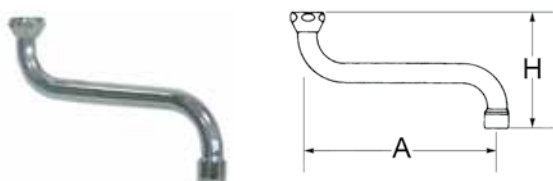

no.	part no.	description	A (mm)	H (mm)
1	540030	S-spout	200	120
2	540031	S-spout	250	120
3	540086	S-spout	300	120