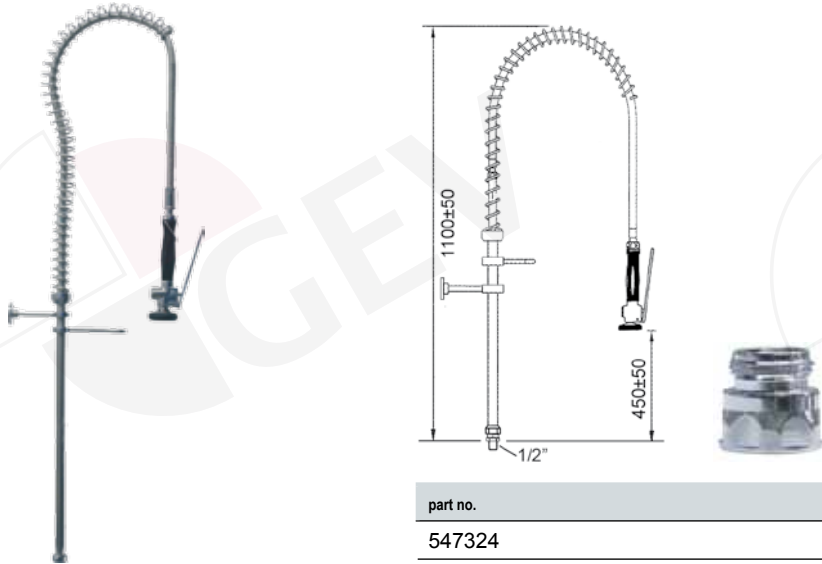

pre-rinse unit without fitting, foot and knee operated pedals

part no.	connection
547324	1/2"