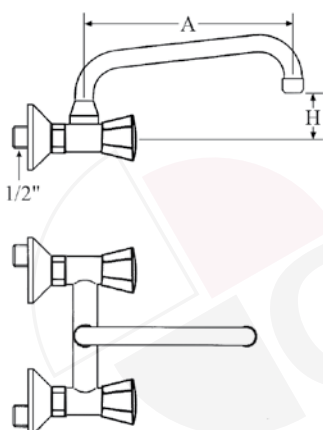

wall-mounted mixing water tap 3/4" with U-spout, connection 1/2"

part no. tap head		part no. ceramic tap head			part no. ceramic tap head			A (mm)	H (mm)
549694		549696			549698			250	50
549695		549697			549699			300	50