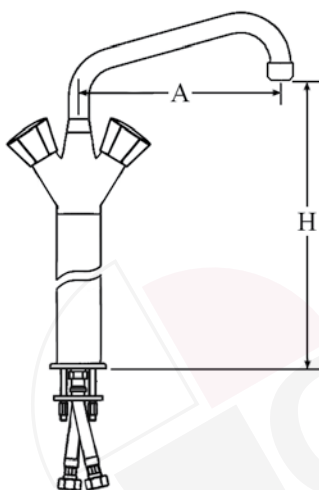

part no. tap head		part no. ceramic tap head		part no. ceramic tap head		A (mm)	H (mm)
549508		549518	180°	549528		250	510
549509		549519		549529		250	580
549510		549520		549530		300	510
549511		549521		549531		300	580
549512		549522		549532		350	510
549513		549523		549533		350	580
549514		549524		549534		400	510
549515		549525		549535		400	580
549516		549526		549536		450	510
549517		549527		549537		450	580