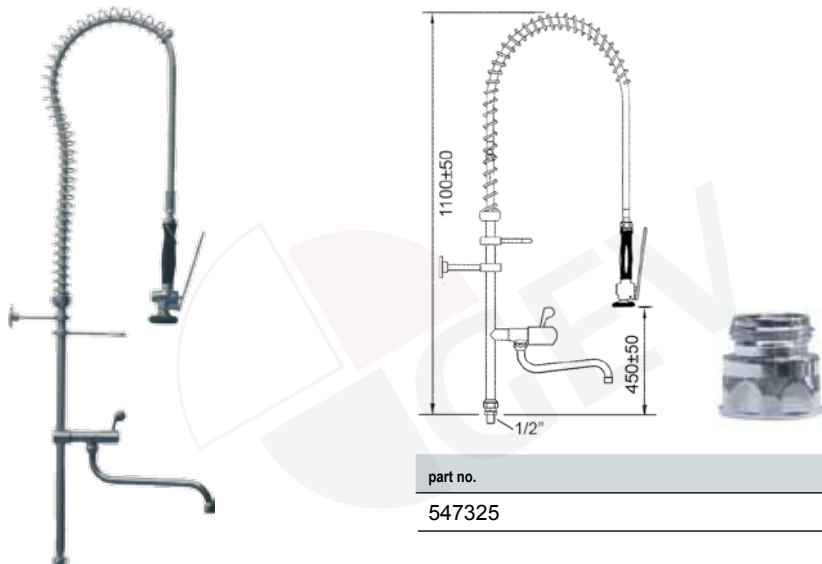

pre-rinse unit without fitting, with swivel tap, foot and knee operated pedals

part no.	connection
547325	1/2"