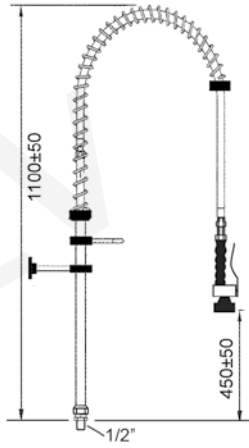

pre-rinse unit without fitting, for foot and knee operated pedals

part no.	connection
547453	1/2"

pre-rinse unit without fitting, with swivel tap for foot and knee operated pedals