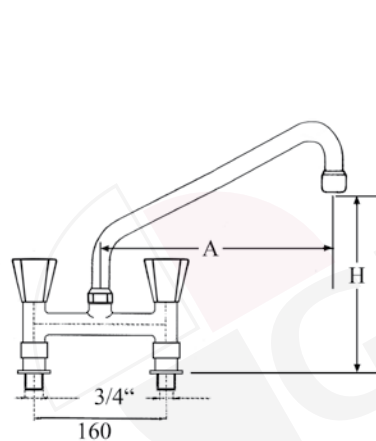

part no. tap head		part no. ceramic tap head			part no. ceramic tap head			A (mm)	H (mm)
548216		548275			548278			200	210
548217		548276			548279			250	240
548218		548277			548280			300	270