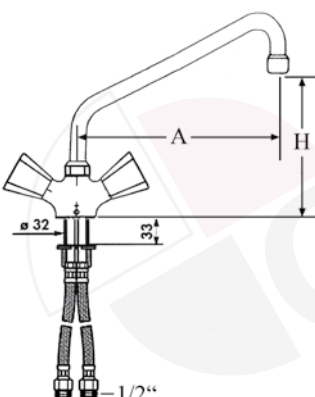

monobloc tap with hose connection 1/2"

part no. tap head	part no. ceramic tap head	180°	part no. ceramic tap head	90°	A (mm)	H (mm)
547832	548020		547841		200	170
547833	548021		547842		250	200
547834	548022		547843		300	230