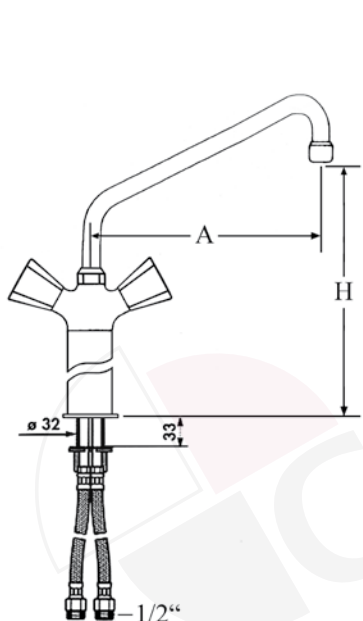

part no. tap head	part no. ceramic tap head	180°	part no. ceramic tap head	90°	A (mm)	H (mm)
540346	548035		548029		200	170
540347	548036		548030		250	200
540348	548037		548031		300	230

monobloc tap with hose connection 1/2"

part no. tap head	part no. ceramic tap head	180°	part no. ceramic tap head	90°	A (mm)	H (mm)
547832	548020		547841		200	170
547833	548021		547842		250	200
547834	548022		547843		300	230

monobloc tap on column 100mm with hose connection 1/2"

part no. tap head	part no. ceramic tap head	part no. ceramic tap head	A (mm)	H (mm)
547672	547675	180° 547678	200	270
547673	547676	90° 547679	250	300
547674	547677	90° 547680	300	330

monobloc tap on column 200mm with hose connection 1/2"

part no. tap head	part no. ceramic tap head	part no. ceramic tap head	A (mm)	H (mm)
547681	547768	180° 547775	200	370
547682	547769	90° 547776	250	400
547683	547770	90° 547777	300	430

monobloc tap on column 300mm with hose connection 1/2"