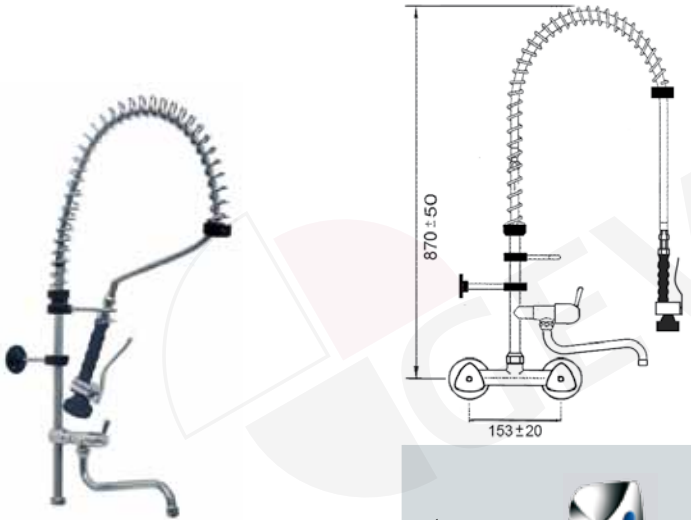

pre-rinse unit with wall-mounted water tap and swivel tap

part no.
tap head

548809

part no.
ceramic tap head

548824

part no.
ceramic tap head

548930