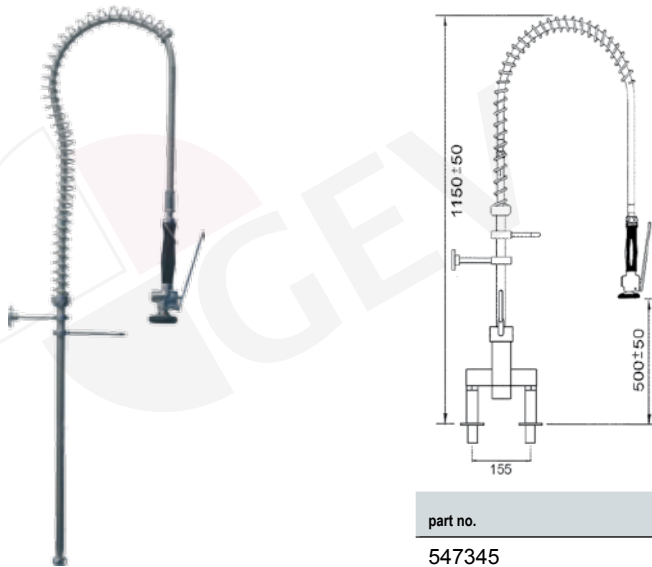

pre-rinse unit with single lever bridge tap

part no.	connection
547345	1/2"
547346	3/8"