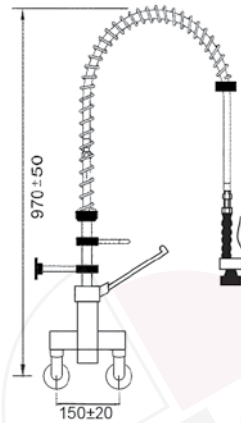

pre-rinse unit with single lever wall-mounted water tap

part no. lever short	part no. lever long	connection
548935	548936	1/2"