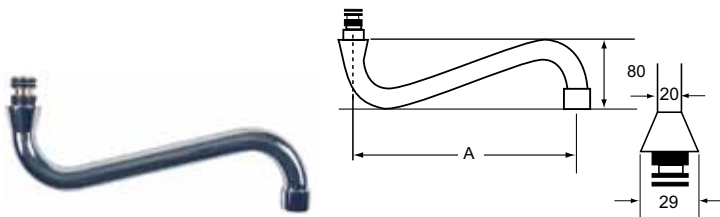

no.	part no.	description	ø (mm)	A (mm)
1	548525	S-spout	20	170
2	548369	S-spout	20	220
3	548370	S-spout	20	300