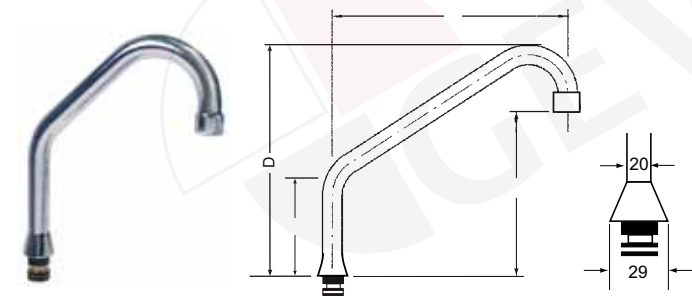

no.	part no.	description	ø (mm)	A (mm)	B (mm)	C (mm)	D (mm)
1	548393	U-spout	20	150	120	100	200
2	548390	U-spout	20	200	120	100	200
3	548391	U-spout	20	250	120	100	200
4	548523	U-spout	20	250	220	200	300
5	548392	U-spout	20	300	120	100	200