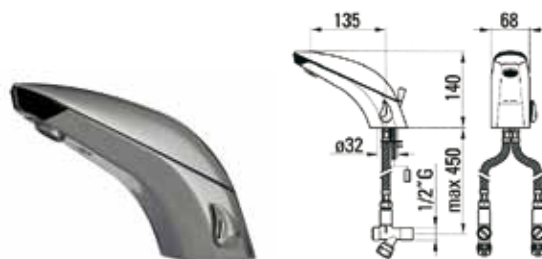

part no.	description
541652	with single lever mixer tap complete with angle valve