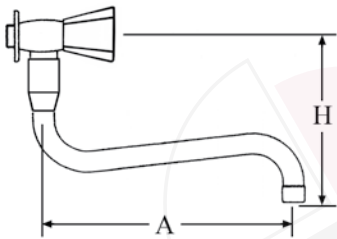

part no.	connection
547367	1/2"

pre-rinse unit with wall-mounted thermostatic tap and swivel tap

part no.	connection
547368	1/2"

Water taps GASTROTOP Premium Line

pillar tap 1/2" with connection 1/2"

part no. tap head		part no. ceramic tap head	180° 	part no. ceramic tap head	90° 	A (mm)	H (mm)
548735		548740		548746		150	225
548736		548741		548747		200	225
548737		548742		548748		250	225
548738		548743		548749		250	325
548739		548745		548751		300	225

swivel tap 1/2" with S-spout, connection 1/2"

part no. tap head		part no. ceramic tap head	180° 	part no. ceramic tap head	90° 	A (mm)	H (mm)
548752		548755		548758		170	140
548753		548756		548759		220	140
548754		548757		548760		300	140