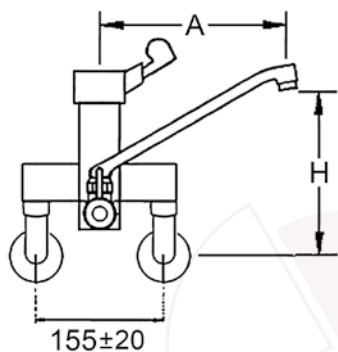

single lever wall-mounted water tap with U-spout, connection 1/2"

part no. lever short	part no. lever long	A (mm)	H (mm)	connection
548223	548225	200	200	1/2"
548224	548226	250	240	1/2"