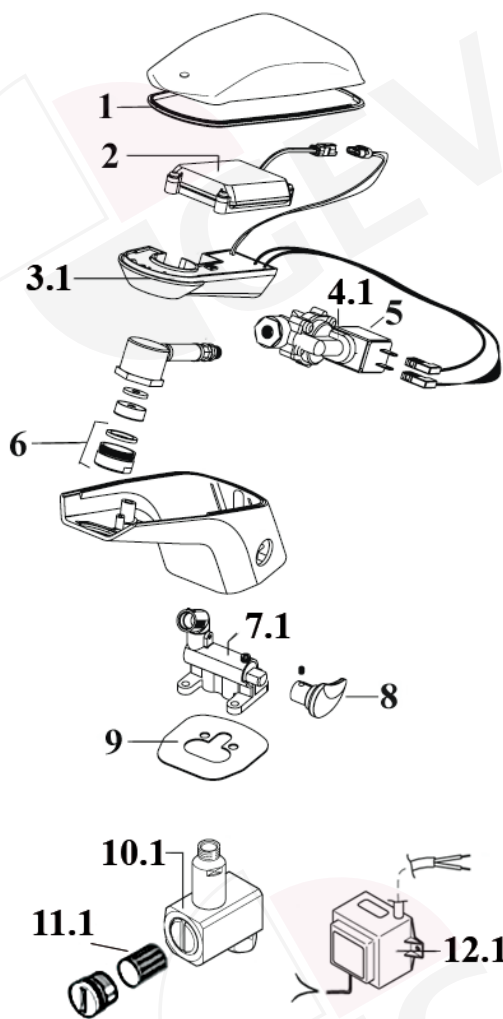

part no.	description
542995	with single lever mixer tap with angle valve A: 195mm/ H: 269mm
542996	with single lever mixer tap with angle valve A: 239mm/ H: 296mm

spare parts

Class to 27.04.2008

Class from 28.04.2008