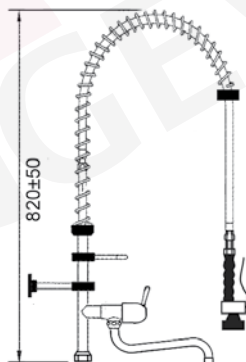

part no.	description
547614	rinse pipe assembly, short, with swivel tap