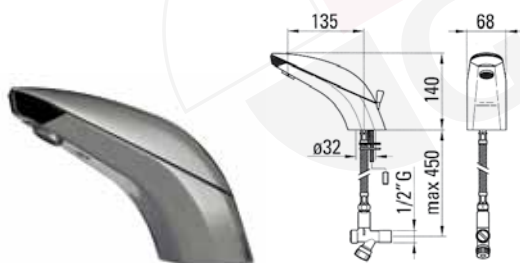

fittings for battery power

Class

part no.	description
541653	without single lever mixer tap complete with angle valve

Speedymix