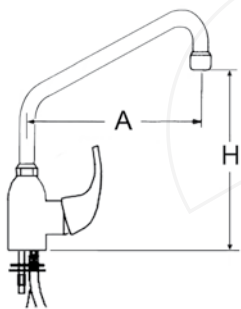

part no.	A (mm)	H (mm)	hose-an- schluss
547878	200	190	$\frac{3}{8}$"
547879	250	215	$\frac{3}{8}$"
547880	300	240	$\frac{3}{8}$"
548043	200	190	$\frac{1}{2}$"
548044	250	215	$\frac{1}{2}$"
548045	300	240	$\frac{1}{2}$"

single lever wall-mounted water tap with S-spout,
connection $\frac{1}{2}$ "