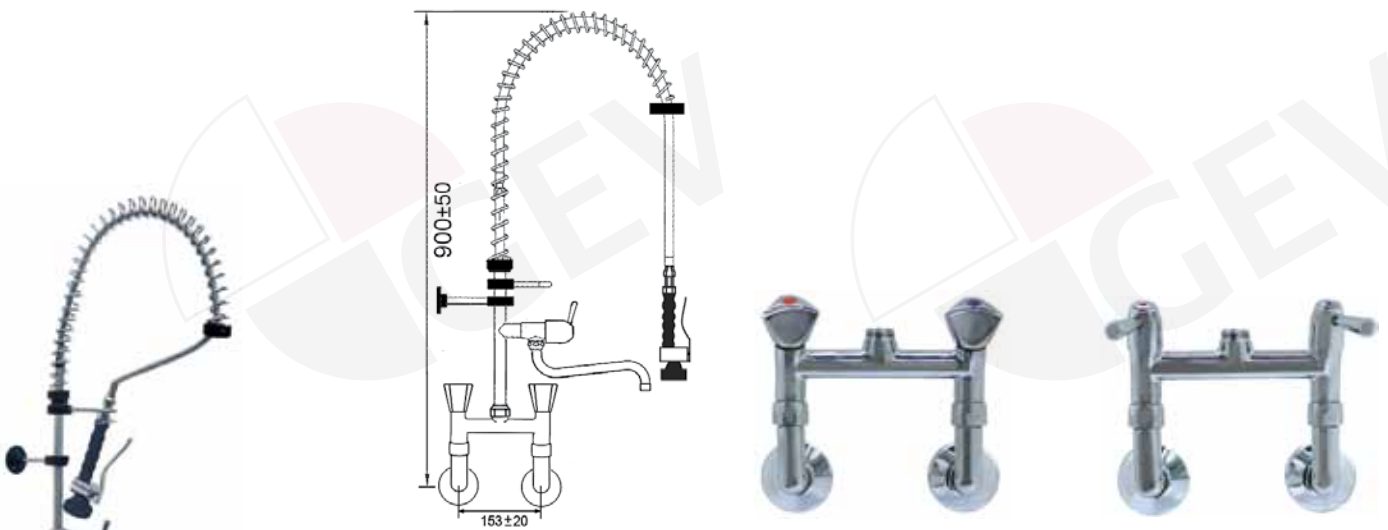

pre-rinse unit with wall-mounted water tap and swivel tap

part no. tap head		part no. ceramic tap head			part no. ceramic tap head		
548859		548926			548927