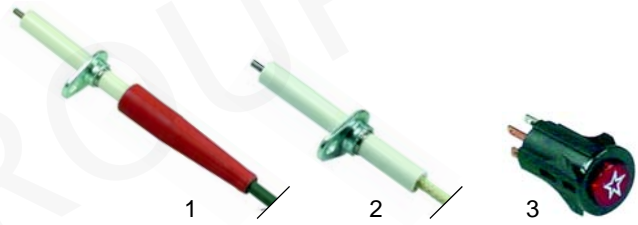

Gas components

Item	Order	Description	Model	OEM
1	101967	Novasit gas valve	universal	RRC5350-00
2	102317	ignition control module		RRC2236-00

Item	Order	Description	Model	OEM
1	102315	ignition electrode		RRC2497-00
2	102316	monitoring electrode	universal	RRC2494-00
3	346320	push button/ignition		RRC5420-00