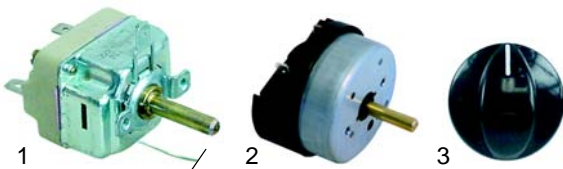

Item	Order	Description	Model	OEM
1	375608	thermostat	SCA-4/5E, SUA-4/5E, SUTA-4/5E	RRC2190-00
2	350040	timer	SDA-4E/EM	RRC2191-00
3	111683	knob	RDA-5E, RPDE-5E	RRC5385-00