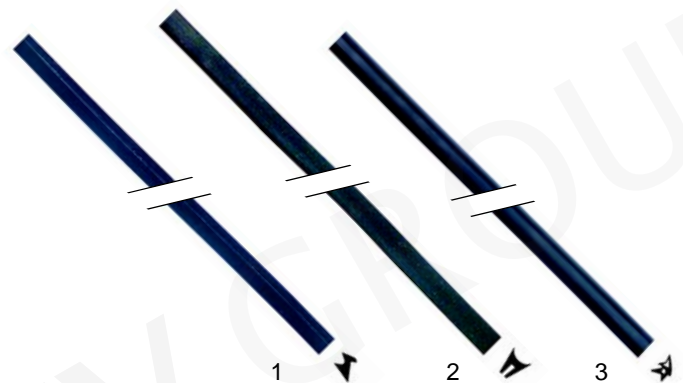

Item	Order	Description	Model	OEM
1	900415	window seal/outer		RRC5216-00
2	900416	window seal/inner	M__-6	RRC5218-00
3	900417	door seal		RRC5220-00