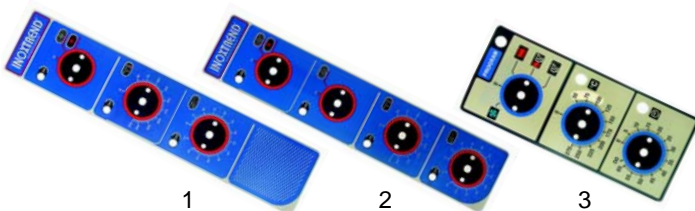

Item	Order	Description	Model	OEM
1	401097	fascia	SCA	RRC6054-00/BI
2	401098	fascia	SUA-, SUTA	RRC6057-00/BI
3	401099	fascia	RDA, RPDA	RRC3654-00/B