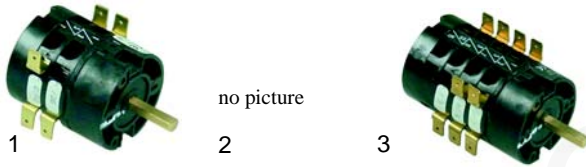

Spare parts suitable for: ***INOXTREND***

Spare parts suitable for hot-air ovens and combination steamers

G.E.V. Großküchen-Ersatzteil-Vertrieb GmbH
Robert-Koch-Straße 3a
82152 Planegg/Munich
Germany

Phone: +49 (0)89 745572-0
Fax: +49 (0)89 745572-83
order@gev-online.com
www.gev-online.com

Member of the  **GEV GROUP**

Snack devices

no picture

Item	Order	Description	Model	OEM
1	346301	program switch	SCA-, SUA, SUTA	RRC6070-00
2	346302	program switch	SDA	RRC1446-00
3	346303	program switch	RDA/E, RDPDA/E	RRC3652-00

Item	Order	Description	Model	OEM
1	346304	switch/moistener	SUA, SUTA	RRC6074-00
2	380015	energy regulator	SDA	RRC2192-00
3	346305	switch-push button	RDE-, RPDE	RRC2241-00

Item	Order	Description	Model	OEM
1	375608	thermostat	SCA-4/5E, SUA-4/5E, SUTA-4/5E	RRC2190-00
2	350040	timer	SDA-4E/EM	RRC2191-00
3	111683	knob	RDA-5E, RPDE-5E	RRC5385-00