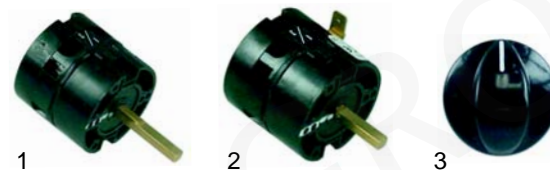

Item	Order	Description	Model	OEM
1	346305	switch	U__E-__, V__E-__, L__E-__, G__E-__, P__E-	RRC2241-00
2	346304	switch	P__A-__, P__E-__	RRC6074-00
3	111683	knob	universal	RRC5385-00