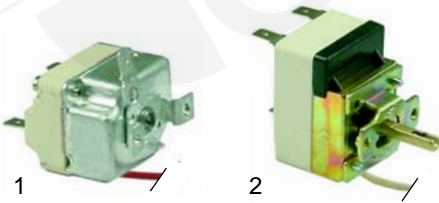

Item	Order	Description	Model	OEM
1	375607	thermostat steam	_D_-, _B_-	RRC2218-00
2	375609	thermostat condensate	universal	RRC2185-00