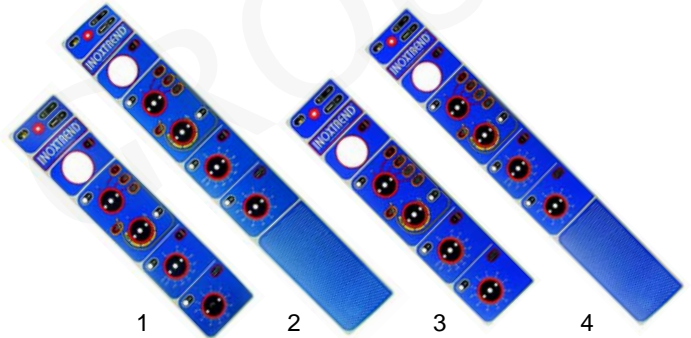

Item	Order	Description	Model	OEM
1	401113	fascia	MUA-6,	RRC5506-00/B
2	401114	fascia	MUA-10, VUA-_-	RRC5508-00/B
3	401115	fascia	MDA-6, MBA-6	RRC5278-00/B
4	401116	fascia	MDA-10, MBA-10, VDA-, VBA-, GDA-, GBH-, LDA-, LBA-	RRC5298-00/B