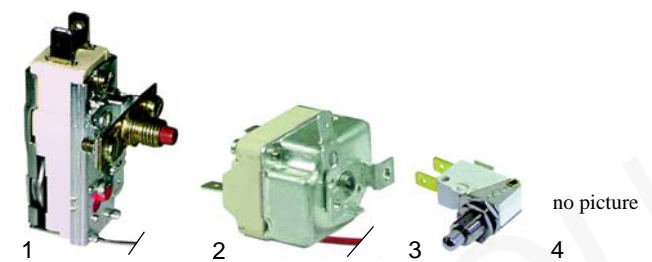

Item	Order	Description	Model	OEM
1	375610	safety thermostat	SCA-, SUA, RDA/E, RPDA/E	RRC2198-00
2	375607	thermostat 100°C	SDA, RDA/E, RPDA/E	RRC2218-00
3	345032	micro switch	SCA-, SUA, SUTA, SDA, RDA/E, RPDA/E	RRC6018-00 RRC2207-00
4	375633	safety thermostat	SDA	RRC2242-00