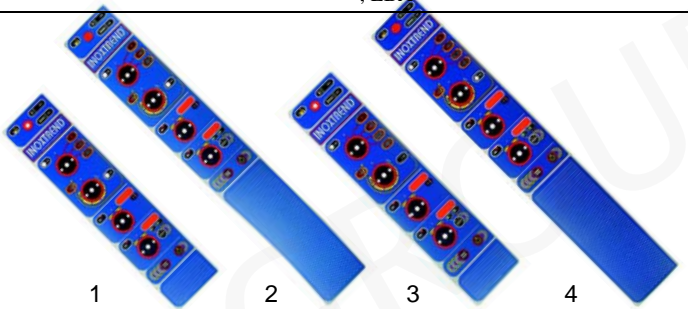

Item	Order	Description	Model	OEM
1	401117	fascia	MUE-6,	RRC5510-00/B
2	401118	fascia	MUE-10, VUE-_, GDE-, LDE-	RRC5512-00/B
3	401119	fascia	MDE-6, MBE-6	RRC5273-00/B
4	401120	fascia	MDE-10, MBE10, VDE-, VBE-, GDE-, GBE-, LDE-, LBE-	RRC5293-00/B