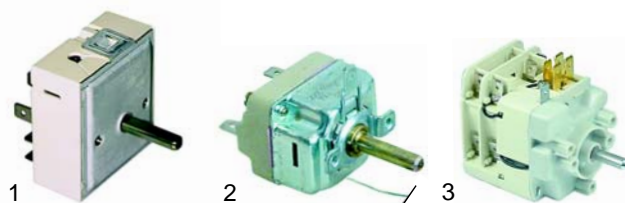

Item	Order	Description	Model	OEM
1	380015	energy regulator	M__A/E-, V__A/E-, L__A/E-, G__A/E-	RRC2192-00
2	375608	thermostat	M__A-__, V__A-__, L__A-__, G__A-__, P__A-__	RRC2190-00
3	350074	timer		RRC5365-00