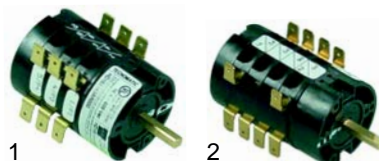

Gastronomy-bakery-devices

Item	Order	Description	Model	OEM
1	346306	program switch	__UA-, __UE-__	RRC5500-00
2	346307	program switch	__DA-, __DE-__	RRC5390-00