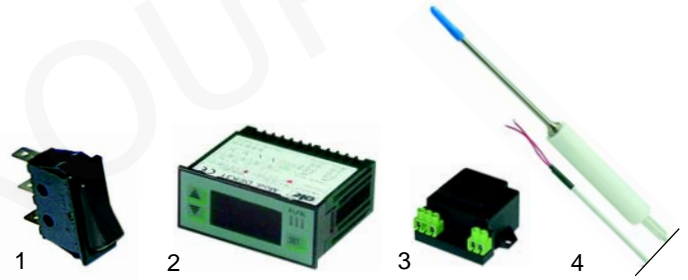

Item	Order	Description	Model	OEM
1	301013	switch/core temperature	_A-	RRC2206-00
2	379397	controller		RRC2196-00
3	379054	transformer		RRFX149-00
4	379597	core temperature sensor	universal	RRC2209-00