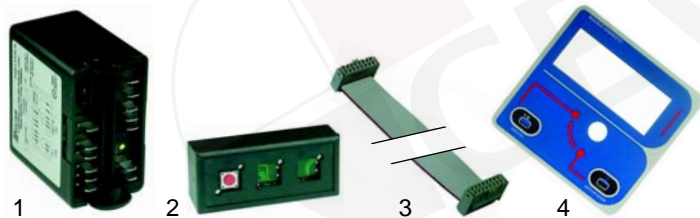

Item	Order	Description	Model	OEM
1	401109	electronics		RRMC851
2	401110	keyboard	_B_	RRMC852
3	401111	cable		RRMC853
4	401112	panel		RRC5521/B