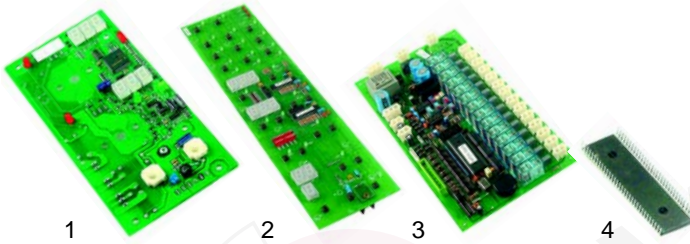

Item	Order	Description	Model	OEM
1	401101	keyboard/p.c.b.	M_E-_, V_-_, L_E-_, G_E-_-	RRC2560-00
1	401103	keyboard/p.c.b.	P_E-_-	RRC2561-00
2	401104	keyboard/p.c.b.	_DP-, _BP-	RRC2467-00
3	401105	control plate	_DP-	RRC2468-00
3	401106	control plate	_BP-	RRMC-865
4	401107	Mikroprozessor	_DP-	RRC2474-00