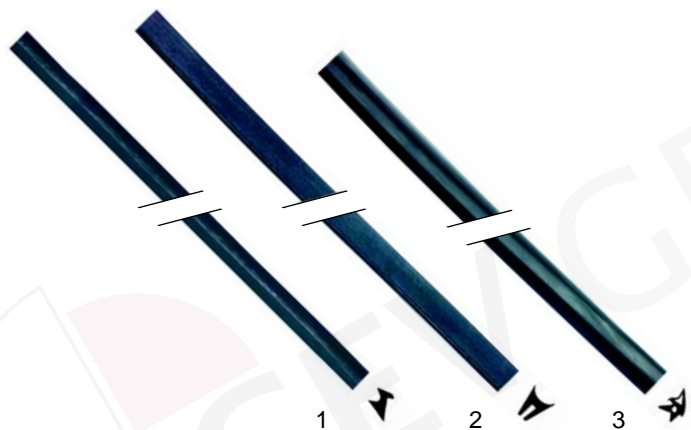

Item	Order	Description	Model	OEM
1	900415	window seal/outer		RRC5216-00
2	900416	window seal/inner	M__-6	RRC5218-00
3	900417	door seal		RRC5220-00

Item	Order	Description	Model	OEM
1	900418	window seal/outer	M__-10	RRC5217-00
2	900419	window seal/inner		RRC5219-00
3	900420	door seal		RRC5221-00