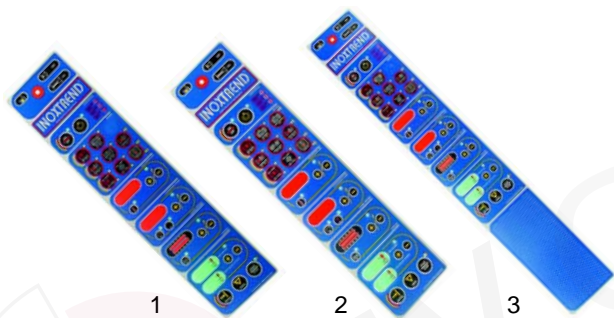

Item	Order	Description	Model	OEM
1	401121	fascia	MDP-6	RRC5272-00/B
2	401122	fascia	MBP-6, MBP-10	RRC5527-00/B
3	401123	fascia	MDP-10, VDP-, VBP-, GDP-, GBP-, LDP-, LBP-	RRC5292-00/B