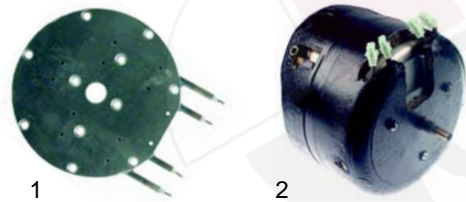

Item	Order	Description	Model	OEM
1	418024	2200W/240V	_B__	RRC5451-00
2	693319	boiler		RRC5450-00