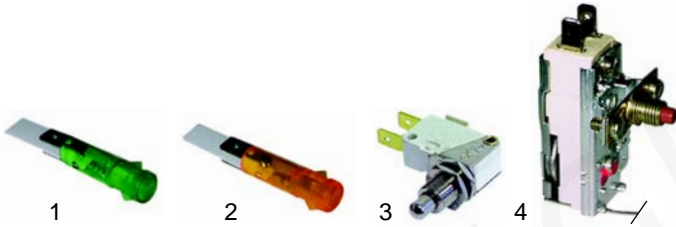

Item	Order	Description	Model	OEM
1	359136	signal lamp/green	universal	RRC5410-00
2	359137	signal lamp/yellow		RRC5411-00
3	345032	micro switch		RRC6018-00
4	375610	safety thermostat chamber		RRC2198-00