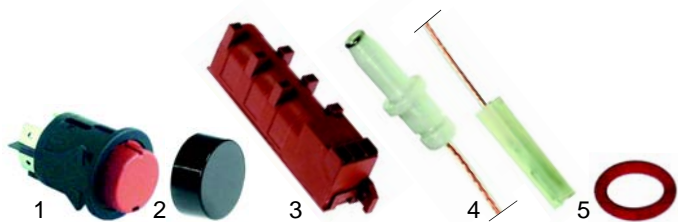

Member of the  **GEV GROUP**

Open tops (gas)

Item	Order	Description	Model	OEM
1	105904	burner cover, 89mm		10013105619
2	105902	burner ring		10013111230
3	105898	burner base		10013117943
4	105899	jet holder		10013002540

Ovens (electric)

Item	Order	Description	Model	OEM
1	346432	switch		10013101570
2	346433	cap		10013099700
3	359718	bulb + housing		10013177630

Item	Order	Description	Model	OEM
1	359701	bulb holder		-
2	359610	bulb, 15W		-
3	359709	lens		-

Item	Order	Description	Model	OEM
1	375723	thermostat		10013023740, 16001142401
2	300114	switch		10013000860
3	111884	knob		10013144970
4	359141	signal lamp		10013000611, 16001518000

Item	Order	Description	Model	OEM
1	106025	gas tap		10013161470
2	111884	knob		10013144970
3	102056	thermocouple		10013039501

Item	Order	Description	Model	OEM
1	346002	ignition switches		10013101580
2	346433	cap		10013099700
3	101037	ignition unit		10013234490, 10001493104
4	102375	electrode		10013116030
5	532508	O-ring		10013151140