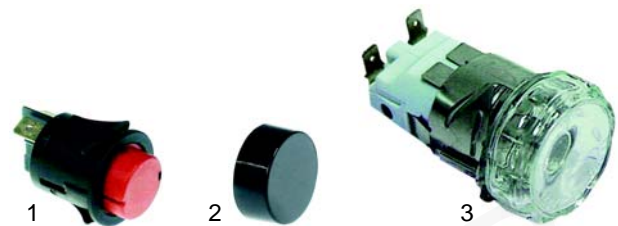

Member of the  **GEV GROUP**

Open tops (gas)

Item	Order	Description	Model	OEM
1	105904	burner cover, 89mm		10013105619
2	105902	burner ring		10013111230
3	105898	burner base		10013117943
4	105899	jet holder		10013002540

Item	Order	Description	Model	OEM
1	210229	top grate/side		1009000311, 1360011500
2	210230	top grate/in centre		1009001720, 1360011610

Item	Order	Description	Model	OEM
1	105903	burner cover, 69mm		10013105629
2	105901	burner ring		10013111240
3	105900	burner base		10013117952
4	105899	jet holder		10013002540

Ovens (electric)

Item	Order	Description	Model	OEM
1	346432	switch		10013101570
2	346433	cap		10013099700
3	359718	bulb + housing		10013177630

Item	Order	Description	Model	OEM
1	359701	bulb holder		-
2	359610	bulb, 15W		-
3	359709	lens		-