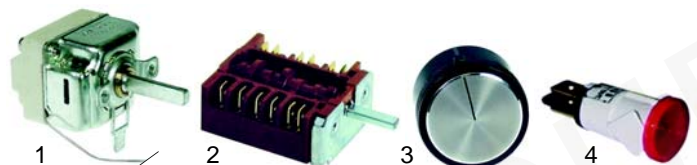

Member of the  **GEV GROUP**

Open tops (gas)

Item	Order	Description	Model	OEM
1	105904	burner cover, 89mm		10013105619
2	105902	burner ring		10013111230
3	105898	burner base		10013117943
4	105899	jet holder		10013002540

Item	Order	Description	Model	OEM
1	210229	top grate/side		1009000311, 1360011500
2	210230	top grate/in centre		1009001720, 1360011610

Item	Order	Description	Model	OEM
1	105903	burner cover, 69mm		10013105629
2	105901	burner ring		10013111240
3	105900	burner base		10013117952
4	105899	jet holder		10013002540

Ovens (electric)

Item	Order	Description	Model	OEM
1	346432	switch		10013101570
2	346433	cap		10013099700
3	359718	bulb + housing		10013177630

Item	Order	Description	Model	OEM
1	359701	bulb holder		-
2	359610	bulb, 15W		-
3	359709	lens		-