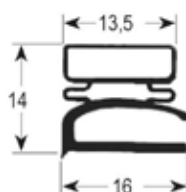

profile 9140

No.	Part-No.	outside dimensions		Suitable for	OEM-No.
		B (mm)	L (mm)		
1	900705	295	380	Angelo-Po	37Q2050
2	900008	305	385	-	-
3	901037	308	388	Everlasting	-
4	900009	380	610	Angelo-Po	37Q2040
5	900858	383	531	Angelo-Po Sagi	37Q3210 37Q3210
6	901036	388	636	Everlasting	-
7	900859	459	613	Angelo-Po Sagi	37Q3250 37Q3250
8	900717	575	610	Angelo-Po	37Q2380
9	901035	610	670	Everlasting	-
10	901034	610	1400	Everlasting	-
11	901006	614	590	Angelo-Po	37Q0470
12	901033	620	1530	Everlasting	-
13	901005	660	1360	Angelo-Po	37Q0450