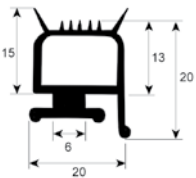

profile 9973

No.	Part-No.	Qty	Suitable for	OEM-No.
1	901141		-	-
2	901105	MTR	-	-