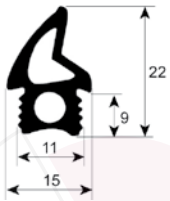

profile 2768

No.	Part-No.	L (mm)	Suitable for	OEM-No.
1	900879	1170	Foinox	60320