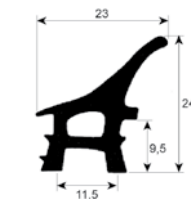

profile 2403

No.	Part-No.	L (mm)	Qty	Suitable for	OEM-No.
1	900781	-	MTR	Coven	MCGPN004
2	900778	460	1	Coven	MCGPN004
3	900779	585	1	Coven	MCGPN004
4	900780	890	1	Coven	MCGPN004