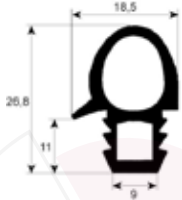

profile 2070

No.	Part-No.	B (mm)	L (mm)	Suitable for	OEM-No.
1	900100	460	645	Eloma Palux Salvis	384410 215961 1L295594
2	900101	645	700	Eloma Palux	382310 382310