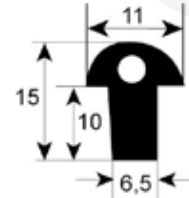

profile 2930

No.	Part-No.	L (mm)	Suitable for	OEM-No.
1	900727	1410	Silko	LB84800