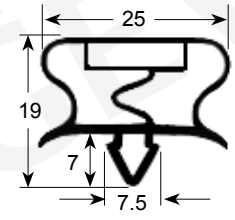

dart-to-dart measured gaskets (plug-in gaskets)

- Gasket cross-sections shown in original size -
- Dimensions in mm -