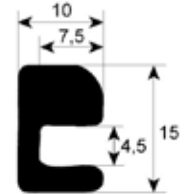

profile 1865

No.	Part-No.	L (mm)	Suitable for	OEM-No.
1	900767	1950	Mareno	2720300R
2	900766	2000	Mareno	2725500R
3	900765	2100	Mareno	2725400R