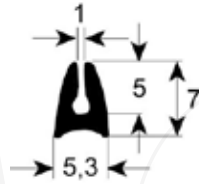

window seals

profile 1500

No.	Part-No.	L (mm)	Suitable for	OEM-No.
1	900561	1430	Küppersbusch	060976