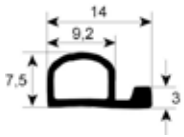

profile 1855

No.	Part-No.	Qty	Suitable for	OEM-No.
1	900720	MTR	Angelo-Po	3031880