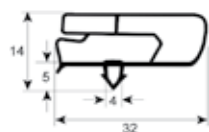

profile 9797

No.	Part-No.	dart-to-dart dimensions		Suitable for	OEM-No.
		B (mm)	L (mm)		
1	900904	380	585	Coreco Fagor	6045010006 6001401101