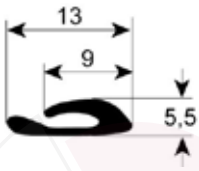

profile 1880

No.	Part-No.	L (mm)	Qty	Suitable for	OEM-No.
1	900882	-	MTR	Bertos Foinox	-
2	900470	520	1	Bertos Foinox	14018 14018
3	900471	680	1	Bertos Foinox	14019 14019
4	900469	1385	1	Bertos Foinox	14017 14017