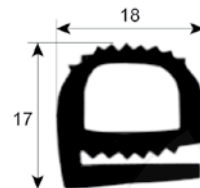

profile 2257

No.	Part-No.	Qty	Suitable for	OEM-No.
1	900938	MTR	Capic	I304002