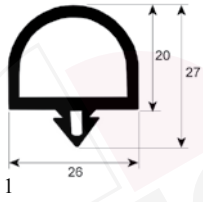

plug-in gaskets
profile 9991

No.	Part-No.	Qty	Suitable for	OEM-No.
1	901114	MTR	Frigor Box	-