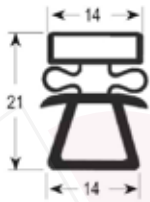

profile 9154

No.	Part-No.	dart-to-dart dimensions		Suitable for	OEM-No.
		B (mm)	L (mm)		
1	901133	379	586	Tecfrigo	0040401
2	901134	531	1221	Tecfrigo	4110404
3	901135	648	690	Tecfrigo	0090401

profile 9155

No.	Part-No.	dart-to-dart dimensions		Suitable for	OEM-No.
		B (mm)	L (mm)		
1	900922	560	1345	La-Sommeliere	AM100B46
2	900923	585	1420	La-Sommeliere	AM33611

profile 9162
universal

No.	Part-No.	dart-to-dart dimensions		Suitable for	OEM-No.
		B (mm)	L (mm)		
1	900071	380	225	-	-
2	900070	380	652	-	-
3	900073	386	200	-	-
4	900072	580	335	-	-