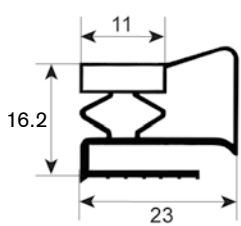

Profile no. **9207**

Profile no. **9953**