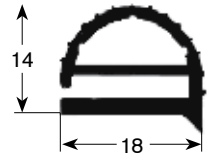

custom made gaskets

outside measured gaskets

- Gasket cross-sections shown in original size -
- Dimensions in mm -

Profile no. **9030**

9031

9102

9104

Profile no. **9162**