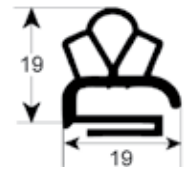

custom made gaskets

outside measured gaskets

- Gasket cross-sections shown in original size -
- Dimensions in mm -

9138