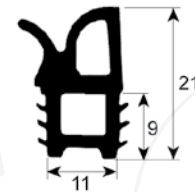

profile 4050

No.	Part-No.	L (mm)	Suitable for	OEM-No.
1	900776	1020	Lainox	70041150

profile 4060

No.	Part-No.	B (mm)	L (mm)	Suitable for	OEM-No.
1	900140	450	170	Rational	5105.1015
2	900141	675	170	Rational	5105.1010