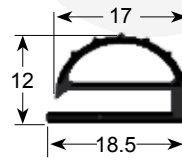

custom made gaskets

outside measured gaskets

- Gasket cross-sections shown in original size -
- Dimensions in mm -

Profile no. **9030**

9031

9102

9104

Profile no. **9162**