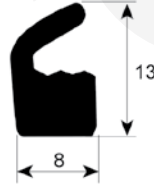

No.	Part-No.	material	Qty	Suitable for	OEM-No.
1	570003	silicone	12m	Henkelman	0320208
2	900964	silicone	20m	Henkelman	0320209
3	900807	silicone	MTR	Henkelman	0320210