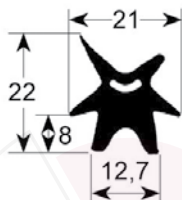

profile 2405

No.	Part-No.	B (mm)	L (mm)	Suitable for	OEM-No.
1	900760	470	670	MBM Italien	PAFOC00574
2	900761	670	700	MBM Italien	PAFOC00575