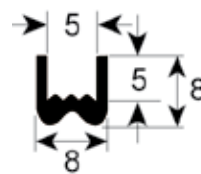

profile 1575

No.	Part-No.	L (mm)	Suitable for	OEM-No.
1	900868	2020	Gierre	GUA540