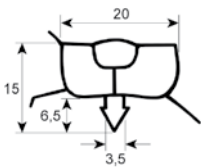

profile 9967

No.	Part-No.	dart-to-dart dimensions		Suitable for	OEM-No.
		B (mm)	L (mm)		
1	900921	960	640	La-Sommeliere	BG706102