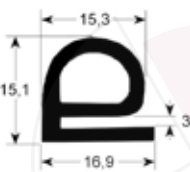

profile 2220

No.	Part-No.	Qty	Suitable for	OEM-No.
1	900068	MTR	Wiesheu	40198