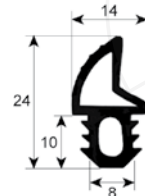

profile 2755

No.	Part-No.	Qty	Suitable for	OEM-No.
1	900913	MTR	Piron	GUA30002