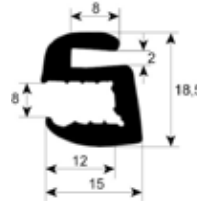

profile 1874

No.	Part-No.	Perimeter (mm)	Qty	Suitable for	OEM-No.
1	900269	2060	1	Electrolux Zanussi	003739 0780003739