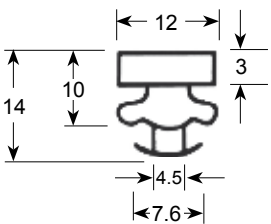

Profile no. **9153**