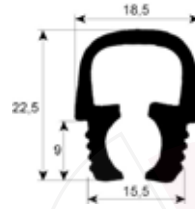

profile 4040

No.	Part-No.	L (mm)	Suitable for	OEM-No.
1	900150	510	Electrolux Juno	0H6661 246281
2	900592	658	Electrolux Juno	0H6662 246282

profile 4045

No.	Part-No.	L (mm)	Suitable for	OEM-No.
1	900495	460	Electrolux Juno	0700284197 0700284197
2	900584	900	Electrolux Juno	0H6866 0H6866