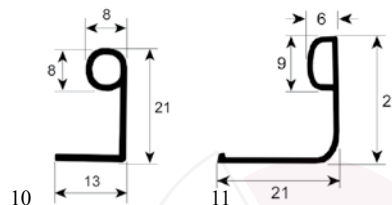

No.	Part-No.	L (mm)	Suitable for	OEM-No.
10	508284	1230	Aristarco	4897
11	518300	590	Eurotec	437075