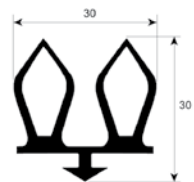

profile 9937

No.	Part-No.	Qty	Suitable for	OEM-No.
1	901121	4m	Frigor Box	-