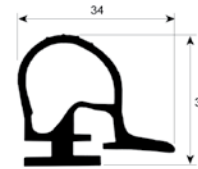

profile 9980

No.	Part-No.	Qty	Suitable for	OEM-No.
1	900000	MTR	MTH	-

profile 9981

No.	Part-No.	Qty	Suitable for	OEM-No.
1	901123	MTR	MTH	-

profile 9982

No.	Part-No.	Qty	Suitable for	OEM-No.
1	901124	MTR	MTH	-