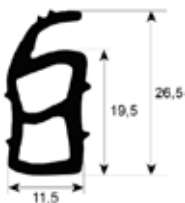

profile 2276

No.	Part-No.	Qty	Suitable for	OEM-No.
1	900763	MTR	Electrolux	0K9170