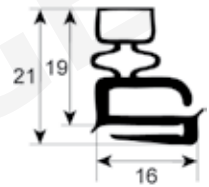

custom made gaskets

outside measured gaskets

- Gasket cross-sections shown in original size -
- Dimensions in mm -

9100