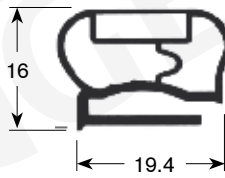

custom made gaskets

outside measured gaskets

- Gasket cross-sections shown in original size -
- Dimensions in mm -

9106

9100