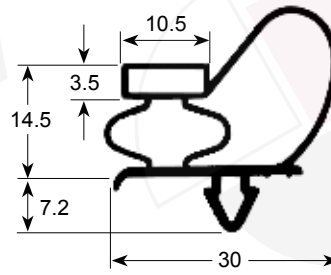

dart-to-dart measured gaskets (plug-in gaskets)

- Gasket cross-sections shown in original size -
- Dimensions in mm -

9313