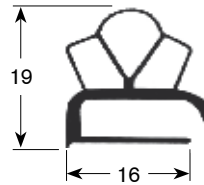

custom made gaskets

outside measured gaskets

- Gasket cross-sections shown in original size -
- Dimensions in mm -

9191