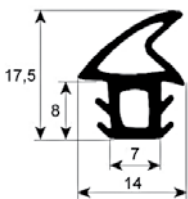

profile 2745

No.	Part-No.	L (mm)	Suitable for	OEM-No.
1	900632	2160	Smeg	754131089