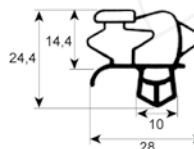

profile 9940

No.	Part-No.	dart-to-dart dimensions		Suitable for	OEM-No.
		B (mm)	L (mm)		
1	900936	637	1512	Bonnet	74306