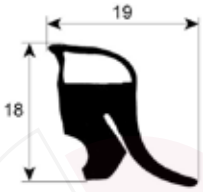

profile 2921

No.	Part-No.	L (mm)	Suitable for	OEM-No.
1	900764	1600	Electrolux	OK8159