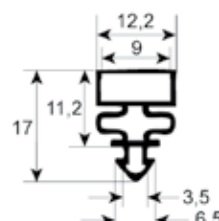

dart-to-dart measured gaskets (plug-in gaskets)

- Gasket cross-sections shown in original size -
- Dimensions in mm -

9252