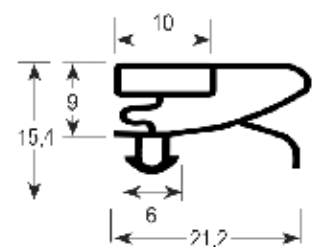

dart-to-dart measured gaskets (plug-in gaskets)

- Gasket cross-sections shown in original size -
- Dimensions in mm -

9235

9753