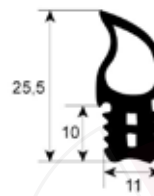

profile 2715

No.	Part-No.	B (mm)	L (mm)	Qty	Suitable for	OEM-No.
1	900955	-	-	MTR	Convotherm	-
2	900930	440	750	1	Convotherm	7011002
3	900369	470	520	1	Convotherm	7011001
4	900791	475	1500	1	Convotherm	7011003
5	900852	663	771	1	Convotherm	7011005
6	900853	665	965	1	Convotherm	7011006
7	900851	667	1490	1	Convotherm	7011007