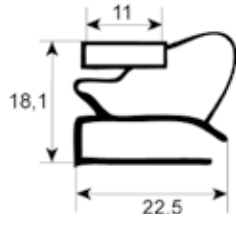

custom made gaskets

outside measured gaskets

- Gasket cross-sections shown in original size -
- Dimensions in mm -

9200

9954