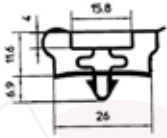

profile 9951

No.	Part-No.	dart-to-dart dimensions		Suitable for	OEM-No.
		B (mm)	L (mm)		
1	900234	464	750	IME Turbo	GEL011999033
2	900235	464	1530	IME Turbo	GEL011999032
3	900223	594	1530	IME Turbo	GEL1999034