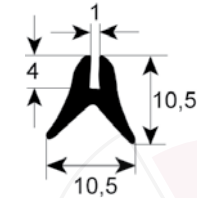

profile 1615

No.	Part-No.	L (mm)	Suitable for	OEM-No.
1	511610	2300	Bourgeois	JOIN066