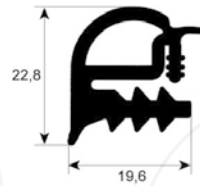

profile 2250

No.	Part-No.	B (mm)	L (mm)	Suitable for	OEM-No.
1	900085	470	520	Rational	5105.1001
2	900086	470	790	Rational	5105.1004