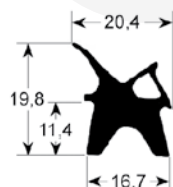

profile 2410

No.	Part-No.	B (mm)	L (mm)	Qty	Suitable for	OEM-No.
1	900059	-	-	MTR	Angelo-Po Lainox	37Q2480 R80100490
2	900115	320	420	1	Lainox	R70041760
3	900136	345	560	1	Lainox	R50505940
4	900138	353	405	1	Lainox	R50505953
5	900116	380	608	1	Lainox	R70042000
6	900157	380	632	1	Lainox	R50505950
7	900158	413	608	1	Lainox	R50505941
8	900156	427	726	1	Lainox	R50505954
9	900817	465	495	1	Lainox	R70042560
10	900818	465	765	1	Lainox	R70042570
11	900485	480	650	1	Lainox	R50505942
12	900123	500	627	1	Lainox	R70042010
13	900816	618	777	1	Lainox	R70042140
14	900124	627	738	1	Lainox	R70042020
15	900820	645	765	1	Lainox	R70042580
16	900159	655	755	1	Lainox	R50505943
17	900486	666	701	1	Lainox	R50505951
18	900164	701	705	1	Lainox	R50505944
19	900762	701	705	1	Lainox	70041350
20	900165	710	1195	1	Lainox	R50505945
21	900568	710	1310	1	Lainox	R70042150
22	900126	710	1430	1	Lainox	R70042040
23	900139	715	880	1	Lainox	R50505946
24	900815	735	830	1	Lainox	R70041940
25	900814	735	955	1	Lainox	R70041930
26	900813	735	1310	1	Lainox	R70042160
27	900127	735	1430	1	Lainox	R70042050
28	900125	738	777	1	Lainox	R70042030
29	900487	765	1195	1	Lainox	R50505952