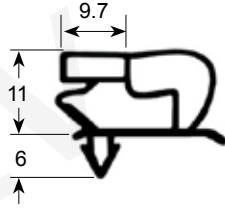

9954

9191

9138

dart-to-dart measured gaskets (plug-in gaskets)

- Gasket cross-sections shown in original size -
 - Dimensions in mm -

Profile no. **9046**

9048

Profile no. **9010**