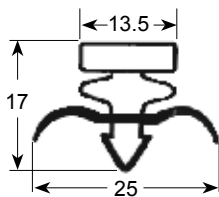

dart-to-dart measured gaskets (plug-in gaskets)

- Gasket cross-sections shown in original size -
- Dimensions in mm -

9192

9171