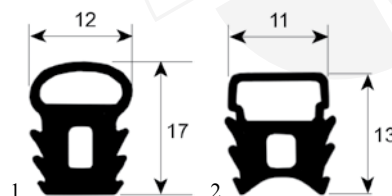

No.	Part-No.	L (mm)	Suitable for	OEM-No.
1	518252	1160	Eurotec	437071
2	518088	1370	Eurotec	437088