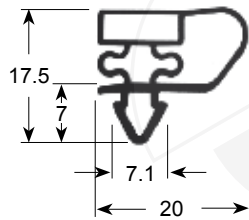

dart-to-dart measured gaskets (plug-in gaskets)

- Gasket cross-sections shown in original size -
- Dimensions in mm -