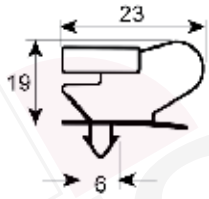

9954

9191

9138

dart-to-dart measured gaskets (plug-in gaskets)

- Gasket cross-sections shown in original size -
 - Dimensions in mm -

Profile no. **9046**

9048

Profile no. **9010**