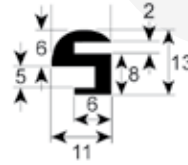

profile 1873

No.	Part-No.	L (mm)	Suitable for	OEM-No.
1	900869	1850	Gierre	GUA520