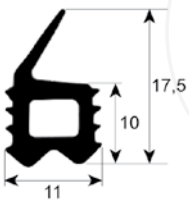

profile 2708

No.	Part-No.	B (mm)	L (mm)	Suitable for	OEM-No.
1	901132	545	590	AltoShaam	GS-23778