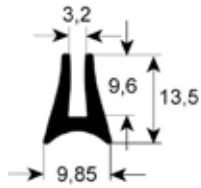

profile 1590

No.	Part-No.	Qty	Suitable for	OEM-No.
1	900110	MTR	Eloma	215961