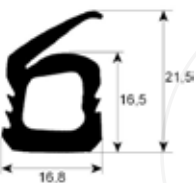

profile 2275

No.	Part-No.	B (mm)	L (mm)	Suitable for	OEM-No.
1	900610	290	690	Bonnet	366371