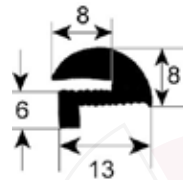

profile 1889

No.	Part-No.	Qty	Suitable for	OEM-No.
1	900782	MTR	Coven	MCGV0002