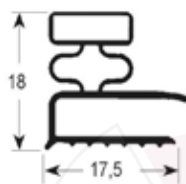

profile 9031

No.	Part-No.	outside dimensions		Suitable for	OEM-No.
		B (mm)	L (mm)		
1	900010	195	385	Mareno	336500
2	901077	285	425	Afinox	-
3	900857	300	390	-	-
4	901079	322	1552	Afinox	-
5	901007	325	595	Pastorfrigor	-
6	900011	385	605	Mareno	336400
7	901076	425	600	Afinox	-
8	900266	440	600	Bartscher RSI	030012200 30012200
9	900209	458	605	-	-
10	901008	500	660	-	-
11	901078	805	1552	Afinox	-