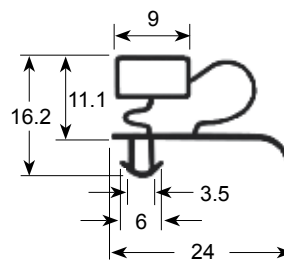

dart-to-dart measured gaskets (plug-in gaskets)

- Gasket cross-sections shown in original size -
- Dimensions in mm -

9743