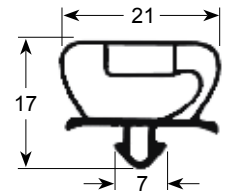

dart-to-dart measured gaskets (plug-in gaskets)

- Gasket cross-sections shown in original size -
- Dimensions in mm -