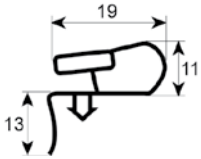

profile 9952

No.	Part-No.	dart-to-dart dimensions		Suitable for	OEM-No.
		B (mm)	L (mm)		
1	900798	580	760	Liebherr	7108393
2	900801	580	1650	Liebherr	7108357
3	900800	710	1565	Liebherr	7109407
4	900799	730	1380	Liebherr	7108401