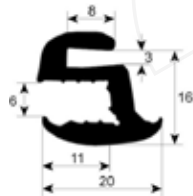

profile 1873

No.	Part-No.	L (mm)	Suitable for	OEM-No.
1	900869	1850	Gierre	GUA520

profile 1874

No.	Part-No.	Perimeter (mm)	Qty	Suitable for	OEM-No.
1	900269	2060	1	Electrolux Zanussi	003739 0780003739

profile 1875