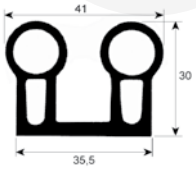

profile 9986

1

No.	Part-No.	Qty	Suitable for	OEM-No.
1	901126	10m	Surfrigo	-