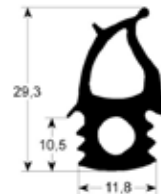

profile 2760

No.	Part-No.	B (mm)	L (mm)	Qty	Suitable for	OEM-No.
1	900278	485	510	1	Electrolux Zanussi	006992 006992
2	900268	485	755	1	Electrolux Zanussi	007069 007069
3	900276	485	1480	1	Electrolux Zanussi	0C0881 0C0881
4	901146	680	770	1	Electrolux Zanussi	0C1218 0C1218
5	900267	680	1480	1	Electrolux Zanussi	0C1195 0C1195