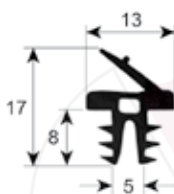

profile 2275

No.	Part-No.	B (mm)	L (mm)	Suitable for	OEM-No.
1	900610	290	690	Bonnet	366371

profile 2276

No.	Part-No.	Qty	Suitable for	OEM-No.
1	900763	MTR	Electrolux	0K9170

profile 2300

No.	Part-No.	Qty	Suitable for	OEM-No.
1	900914	MTR	Piron	7323000016