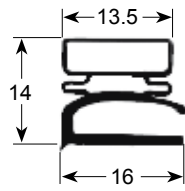

custom made gaskets

outside measured gaskets

- Gasket cross-sections shown in original size -
- Dimensions in mm -

Profile no. **9030**

9031

9102

9104

Profile no. **9162**