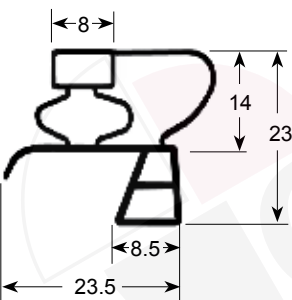

Profile no. **9373**

Profile no. **9783**