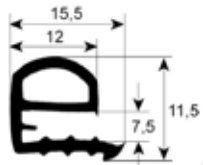

profile 1860

No.	Part-No.	B (mm)	L (mm)	Suitable for	OEM-No.
1	900183	430	485	Rational	5105.1000
2	900184	430	745	Rational	5105.1003
3	900088	430	1275	Rational	5105.1005
4	900193	600	715	Rational	5105.1017
5	900198	635	1275	Rational	5105.1006