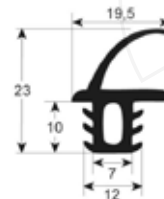

profile 9299

No.	Part-No.	Qty	Suitable for	OEM-No.
1	900367	25m	-	-