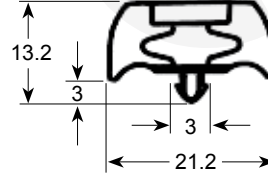

dart-to-dart measured gaskets (plug-in gaskets)

- Gasket cross-sections shown in original size -
- Dimensions in mm -