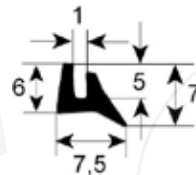

profile 1570

No.	Part-No.	Qty	Suitable for	OEM-No.
1	900056	MTR	Küppersbusch Rational	062292 5012.0200