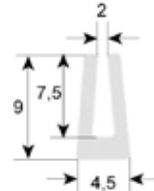

profile 2934

No.	Part-No.	Qty	Suitable for	OEM-No.
1	900456	MTR	Zanolli	GUAR0010