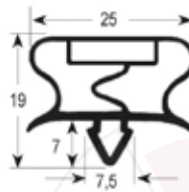

profile 9195

No.	Part-No.	dart-to-dart dimensions		Suitable for	OEM-No.
		B (mm)	L (mm)		
1	900560	562	718	-	-