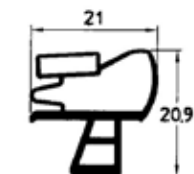

profile 9950

No.	Part-No.	dart-to-dart dimensions		Suitable for	OEM-No.
		B (mm)	L (mm)		
1	900218	446	605	IME Turbo	08020.11.40