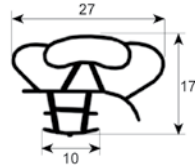

No.	Part-No.	dart-to-dart dimensions		Suitable for	OEM-No.	OEM-No.
		B (mm)	L (mm)			
1	901110	-	-	2.5m	Costan	-
2	900322	544	1270	-	Iberna Mondial	-
3	900323	544	1550	-	Iberna Mondial	-

plug-in gaskets, heated