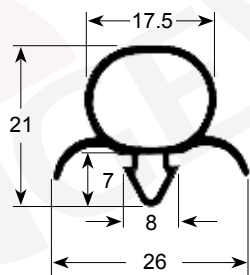

dart-to-dart measured gaskets (plug-in gaskets)

- Gasket cross-sections shown in original size -
- Dimensions in mm -

9303