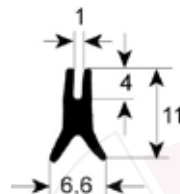

profile 1550

No.	Part-No.	Qty	Suitable for	OEM-No.
1	900752	MTR	Electrolux	0K2281