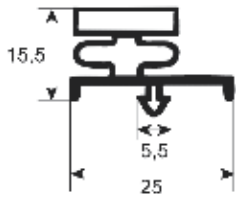

Profile no. **9010**

Profile no. **9185**