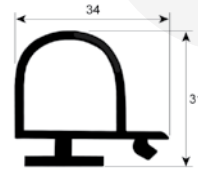

profile 9981

No.	Part-No.	Qty	Suitable for	OEM-No.
1	901123	MTR	MTH	-