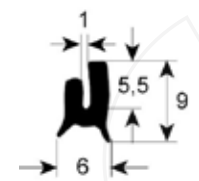

profile 1510

No.	Part-No.	Qty	Suitable for	OEM-No.
1	900270	MTR	Electrolux Zanussi	053754 053754