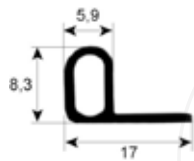

profile 1910

No.	Part-No.	Qty	Suitable for	OEM-No.
1	900438	10m	Mareno	5109600

special gaskets

door seals for dishwashers