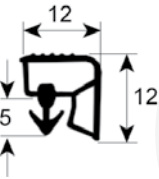

profile 9957

No.	Part-No.	Qty	Suitable for	OEM-No.
1	900916	MTR	Priolinox	SPVC 11/3PVC