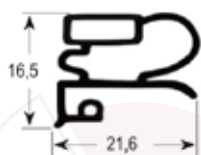

screw-in gaskets

profile 9030

No.	Part-No.	outside dimensions		Suitable for	OEM-No.
		B (mm)	L (mm)		
1	900541	175	403	Emainox	2320081
2	900339	180	420	Asskühl Dexion	0910000223 01710300R
3	900361	182	629	Dexion	01710900R
4	900001	185	390	Dexion Electrolux Zanussi	01236500R 0A8083 0A8083
5	900543	189	403	Emainox	3965048
6	900338	195	420	Asskühl Dexion	0910000225 01710400R
7	900362	198	629	Dexion	01711000R
8	900034	200	392	Electrolux Zanussi	0A8379 0A8379
9	900330	206	390	Dexion	01236100R
10	900527	245	500	ArtSerf	2320320
11	900366	250	420	Dexion	01346400R
12	900337	300	420	Asskühl Dexion	0910000221 01710200R
13	900363	302	629	Dexion	01710800R
14	900002	310	390	Dexion Electrolux Zanussi	01236300R 0A8079 0A8079
15	900309	330	380	Electrolux Zanussi	84025 0184025
16	900558	330	500	ArtSerf	2320340
17	900540	372	403	Emainox	3960127
18	900528	375	500	ArtSerf	2320330
19	900308	380	585	Electrolux Zanussi	084026 084026
20	900003	390	435	Dexion Electrolux Zanussi	01236200R A8081 A8081
21	900004	390	645	Dexion Electrolux Zanussi	025695-00R 0A8075 0A8075
22	900542	410	430	Emainox	3965045
23	900559	415	500	ArtSerf	2320350
24	900340	420	420	Dexion	01710500R
25	900331	420	535	Dexion	01288900R
26	900336	420	630	Asskühl Dexion	0910000220 017101-00R
27	900007	446	540	Electrolux Zanussi	07800A8144E A8144
28	900341	499	630	Dexion	01710600R
29	900526	500	810	ArtSerf	2320310
30	900333	535	675	Dexion	01288801R
31	900014	540	670	Electrolux Zanussi	07800A8159 A8159
32	901010	598	635	Dexion	014052
33	900342	629	630	Asskühl Dexion	0910000226 01710700R
34	900005	675	770	Electrolux Zanussi	81294 081294
35	900006	670	1570	Electrolux Zanussi	81293 081293