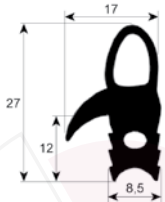

profile 2530

No.	Part-No.	B (mm)	L (mm)	Suitable for	OEM-No.
1	900194	520	1400	Rational	5105.1007
2	900087	710	815	Rational	5110.1047
3	900089	725	1410	Rational	5105.1008

profile 2700

No.	Part-No.	Qty	Suitable for	OEM-No.
1	900939	MTR	Capic	I304024