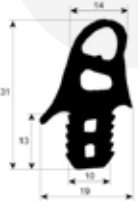

profile 2705

No.	Part-No.	Qty	Suitable for	OEM-No.
1	900751	MTR	Wiesheu	38605