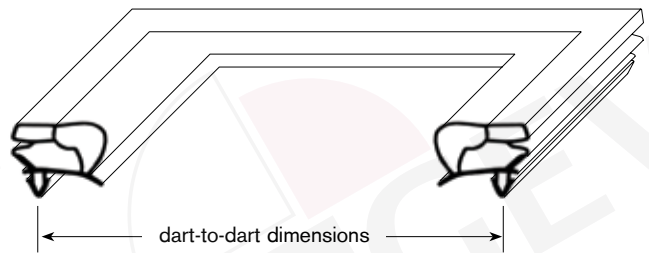

only for outside measured gaskets

only for dart-to-dart measured gaskets (plug-in gaskets)

Amount	Profile no.	Please indicate:	Short dim. (mm)	Long dim. (mm)
.....	<input type="checkbox"/> outside dimensions <input type="checkbox"/> dart-to-dart dimensions
.....	<input type="checkbox"/> outside dimensions <input type="checkbox"/> dart-to-dart dimensions
.....	<input type="checkbox"/> outside dimensions <input type="checkbox"/> dart-to-dart dimensions
.....	<input type="checkbox"/> outside dimensions <input type="checkbox"/> dart-to-dart dimensions
.....	<input type="checkbox"/> outside dimensions <input type="checkbox"/> dart-to-dart dimensions