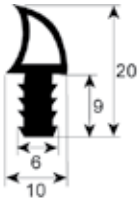

profile 2741

No.	Part-No.	Qty	Suitable for	OEM-No.
1	900829	MTR	Baron Olis Polaris	2510674 2510674 2510674