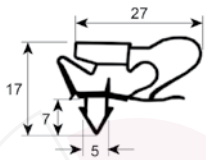

profile 9049

No.	Part-No.	dart-to-dart dimensions		Suitable for	OEM-No.
		B (mm)	L (mm)		
1	900920	560	775	La-Sommeliere	A6010056