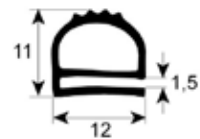

profile 2255

No.	Part-No.	B (mm)	L (mm)	Suitable for	OEM-No.
1	900707	300	570	Offcar	844491