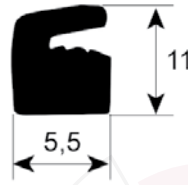

No.	Part-No.	Material	Qty	Suitable for	OEM-No.
1	570002	silicone	10m	Henkelman	0320216
2	900958	silicone	20m	Henkelman	0320217
3	900809	silicone	MTR	Henkelman	0320215