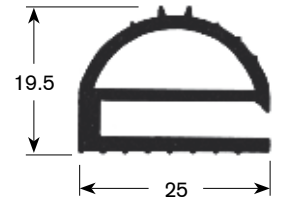

custom made gaskets

outside measured gaskets

- Gasket cross-sections shown in original size -
- Dimensions in mm -

Profile no. **9030**

9031

9102

9104

Profile no. **9162**