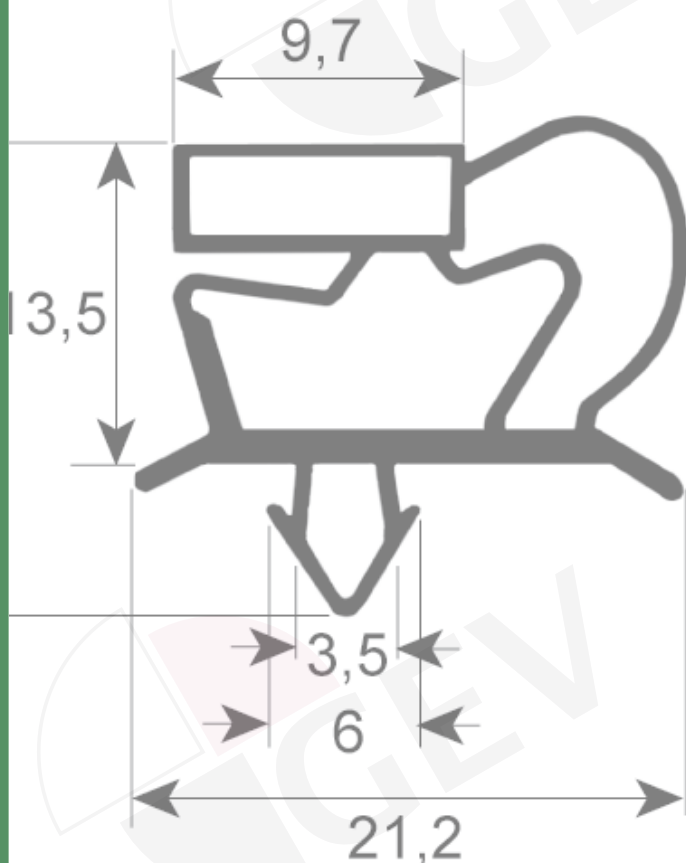

custom made gaskets

outside measured gaskets

- Gasket cross-sections shown in original size -
- Dimensions in mm -

Profile no. **9030**

9031

9102

9104

Profile no. **9162**