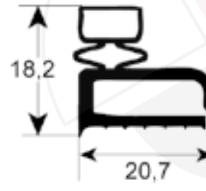

custom made gaskets

outside measured gaskets

- Gasket cross-sections shown in original size -
- Dimensions in mm -

9106