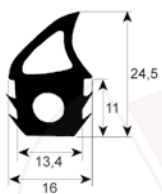

profile 2746

No.	Part-No.	Qty	Suitable for	OEM-No.
1	900901	MTR	Bake-Off	331800011