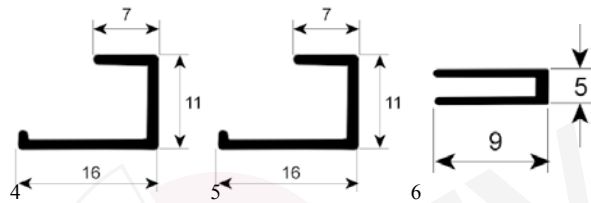

profile 1910

No.	Part-No.	Qty	Suitable for	OEM-No.
1	900438	10m	Mareno	5109600

special gaskets

door seals for dishwashers

No.	Part-No.	L (mm)	Suitable for	OEM-No.
1	518535	450	Eurotec	437051
2	518299	570	Eurotec Giga	437081
3	518536	590	Eurotec	437052