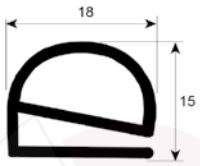

profile 9159

1

No.	Part-No.	Qty	Suitable for	OEM-No.
1	901119	MTR	Frigor Box	-