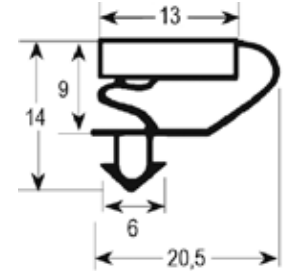

dart-to-dart measured gaskets (plug-in gaskets)

- Gasket cross-sections shown in original size -
- Dimensions in mm -

9195