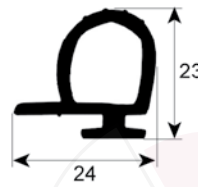

profile 9980

No.	Part-No.	Qty	Suitable for	OEM-No.
1	900000	MTR	MTH	-