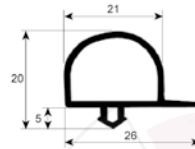

profile 9990

No.	Part-No.	dart-to-dart dimensions		Suitable for	OEM-No.
		B (mm)	L (mm)		
1	900364	730	2070	Dexion	01746800R