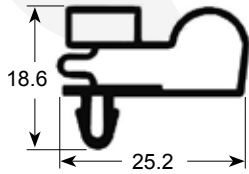

9954

9191

9138

dart-to-dart measured gaskets (plug-in gaskets)

- Gasket cross-sections shown in original size -
 - Dimensions in mm -

Profile no. **9046**

9048

Profile no. **9010**