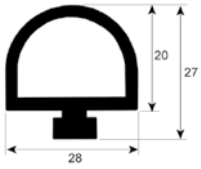

profile 9992

1

No.	Part-No.	Qty	Suitable for	OEM-No.
1	901115	MTR	Frigor Box	-