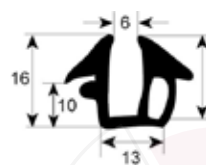

profile 1810

No.	Part-No.	Qty	Suitable for	OEM-No.
1	900192	MTR	Electrolux Zanussi	054224 054224