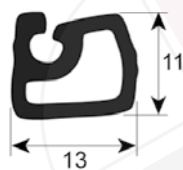

profile 9976

No.	Part-No.	Qty	Suitable for	OEM-No.
1	901099	MTR	Priolinox	-