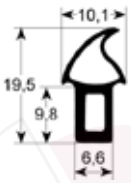

profile 2740

No.	Part-No.	L (mm)	Qty	Suitable for	OEM-No.
1	900545	-	MTR	-	-
2	900544	1350	1	Giga Star10 Whirlpool	0000X05600 0000X05600 483286009256