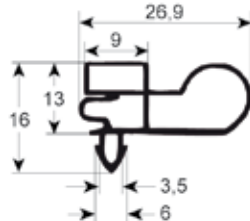

dart-to-dart measured gaskets (plug-in gaskets)

- Gasket cross-sections shown in original size -
- Dimensions in mm -

9012