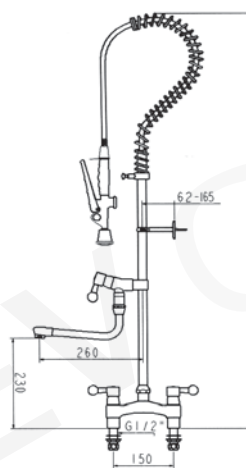

item	order no.	model
1	547280	pillar tap
2	547281	pillar tap with swivel spout

item	order no.	model
3	547282	monobloc
4	547283	monobloc with swivel spout

item	order no.	model
1	547284	twin tap
2	547285	twin tap with swivel spout

item	order no.	model
3	547286	wall mounted twin tap
4	547287	wall mounted twin tap with swivel spout