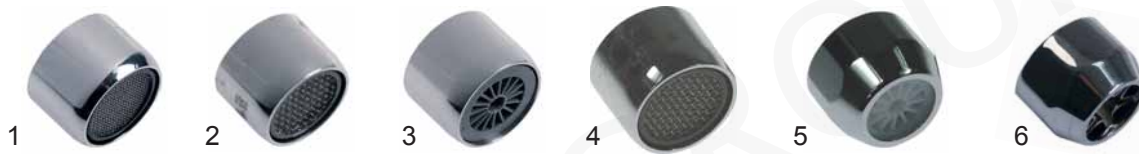

flow regulators

item	order no.	G	flow rate
1	548383	M22x1 IG	ca. 7 l/min
2	548385	M22x1 IG	ca. 4 l/min
3	547492	M22x1 IG	ca. 12 l/min

item	order no.	G	flow rate
4	541391	M22x1 IG	ca. 18 l/min
5	541392	¾" IG	ca. 60 l/min
6	548380	¾" IG	ca. 80 l/min