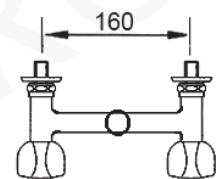

with swivel spout

13	547109	X				X		
14	547110		X			X		
15	547111			X		X		
16	547112				X	X		
17	547113	X					X	
18	547114		X				X	
19	547115			X			X	
20	547116				X		X	
21	547117	X						X
22	547118		X					X
23	547119			X				X
24	547120				X			X