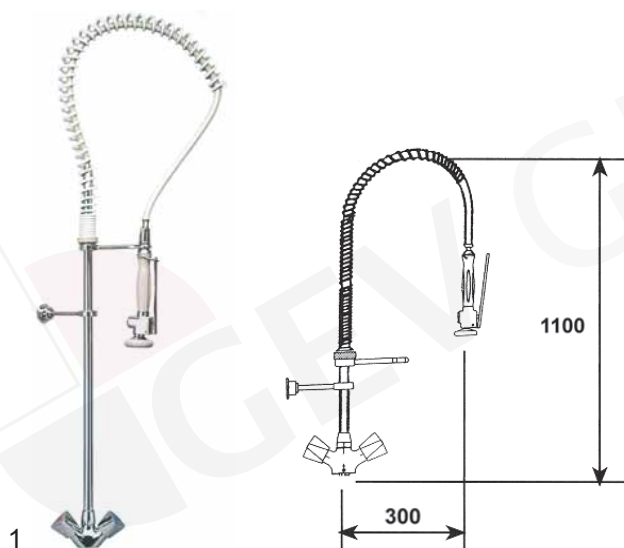

Pre-rinse units River

pre-rinse units RIVER (made in Italy)

© GEV 2008

item	order no.	model
1	548230	monobloc

item	order no.	model
2	548231	monobloc with swivel spout