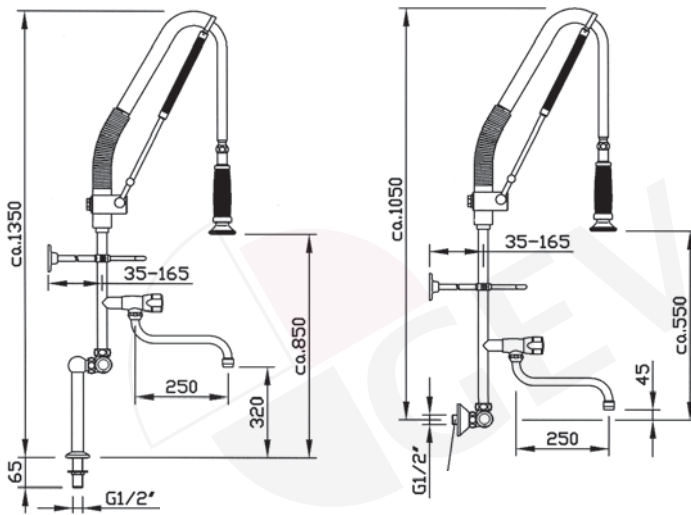

pre-rinse units TOP CLEAN with thermostat fitting

item	order no.	model	item	order no.	model
1	547256*	thermostat twin tap	3	547258*	thermostat wall mounted twin tap
2	547257*	thermostat twin tap with swivel spout	4	547259*	thermostat wall mounted twin tap with swivel spout

* The thermostat fitting is not a product of Echtermann