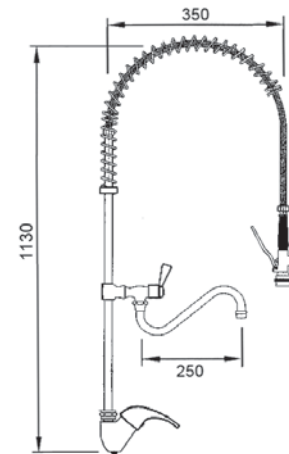

without swivel spout

1	547146	X		
2	547150		X	
3	547154			X

with swivel spout

4	547158	X		
5	547160		X	
6	547162			X

P

Pre-rinse units