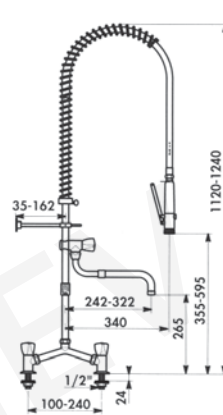

item	order no.	model
1	547260	pillar tap
2	547261	pillar tap with swivel spout

item	order no.	model
3	547262	monobloc
4	547263	monobloc with swivel spout

item	order no.	model
1	547264	twin tap
2	547265	twin tap with swivel spout

item	order no.	model
3	547266	twin tap
4	547267	twin tap with swivel spout