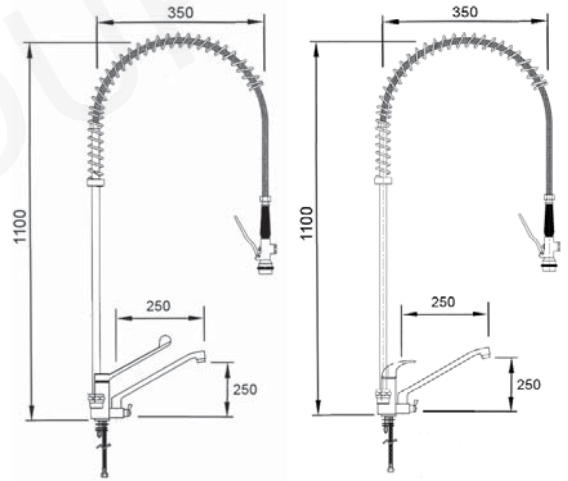

Pre-rinse units Monolith

© GEV 2008

with swivel spout, lever long

1	547147	X		
2	547148		X	
3	547151			X

with swivel spout, lever short

4	547152	X		
5	547155		X	
6	547156			X

pre-rinse units with single lever twin tap