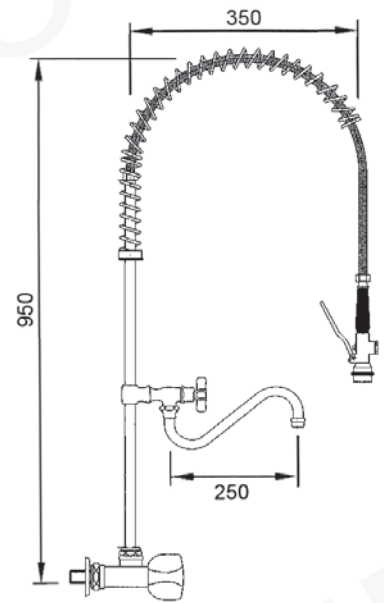

round handle

cross handle

lever handle

Venezia

Milano

Udine

without swivel spout

pos.	order no.							
1	547097	X				X		
2	547098		X			X		
3	547099			X		X		
4	547100				X	X		
5	547101	X					X	
6	547102		X				X	
7	547103			X			X	
8	547104				X		X	
9	547105	X						X
10	547106		X					X
11	547107			X				X
12	547108				X			X