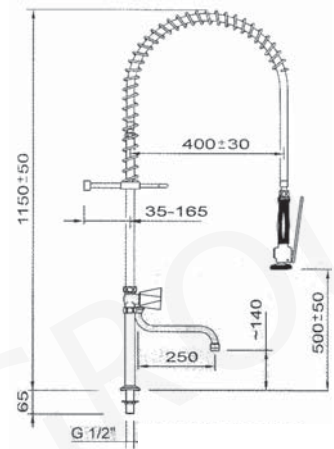

pre-rinse units with twin tap with swivel spout

item	order no.	model
1	547204	twin tap with standard heads
2	547205	twin tap with standard heads, with swivel spout
3	547206	twin tap with standard heads, with swivel spout,

item	order no.	model
1	547624	twin tap with ceramic heads
2	547625	twin tap with ceramic heads, with swivel spout
3	547626	twin tap with ceramic heads, with swivel spout