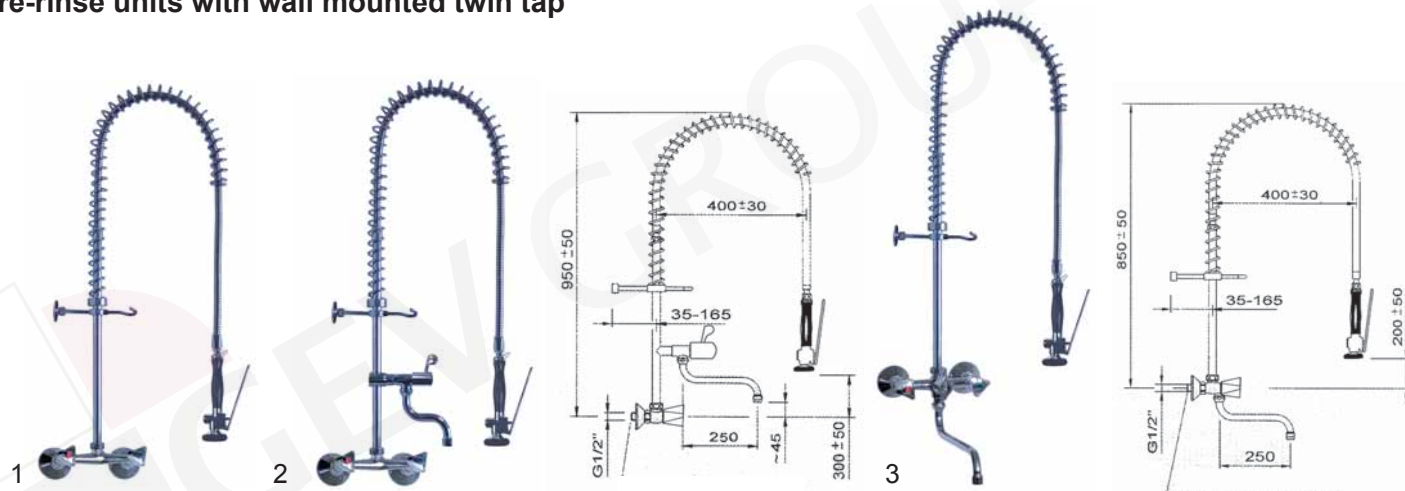

pre-rinse units with wall mounted twin tap

item	order no.	model
1	547208	wall mounted twin tap with standard heads
2	547209	wall mounted twin tap with standard heads, with swivel spout
3	547210	wall mounted twin tap with standard heads, with swivel spout

item	order no.	model
1	547628	wall mounted twin tap with ceramic heads
2	547629	wall mounted twin tap with ceramic heads, with swivel spout
3	547630	wall mounted twin tap with ceramic heads, with swivel spout