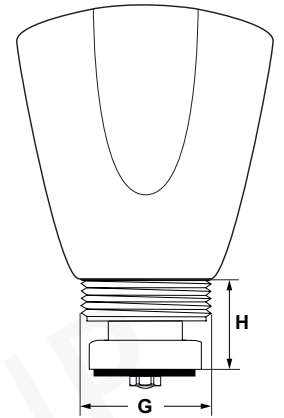

tap heads

item	order no.	model	G	H	order no. tap head	order no. handle	suitable for
1	540017	tap head blue/ red	3/8"	15-21	540420	548430	universal
1	540018	tap head blue/ red	1/2"	17-22	540421	540447	universal
2	540570	tap head blue	3/8"	15-21	540420	514373	universal
2	540571	tap head red	3/8"	15-21	540420	548431	universal
2	540572	tap head blue	1/2"	17-22	540421	514373	universal
2	540573	tap head red	1/2"	17-22	540421	548431	universal
2	540574	tap head blue	3/4"	18-26	540422	514373	universal
2	540575	tap head red	3/4"	18-26	540422	548431	universal
3	547414	tap head blue/ red	1/2"	17-24	547423	547427	Echtermann
3	514076	tap head blue/ red	3/4"	19-25	540312	547430	Echtermann
4	540631	tap head	3/4"	19-25	540312	548341	Echtermann