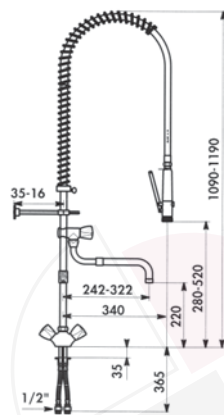

item	order no.	model
1	547260	pillar tap
2	547261	pillar tap with swivel spout

item	order no.	model
3	547262	monobloc
4	547263	monobloc with swivel spout

item	order no.	model
1	547264	twin tap
2	547265	twin tap with swivel spout

item	order no.	model
3	547266	twin tap
4	547267	twin tap with swivel spout