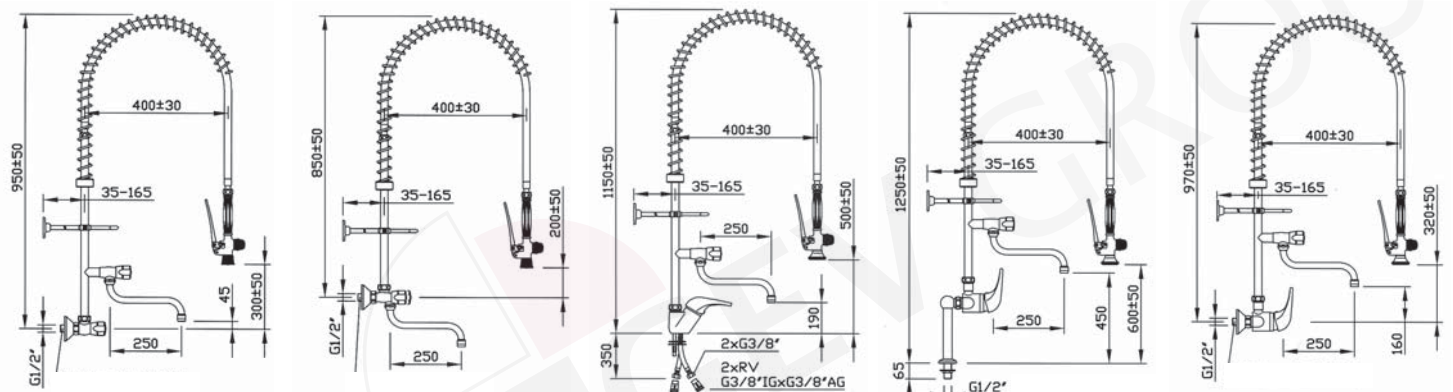

item	order no.	model
1	547227	wall mounted twin tap
2	547228	wall mounted twin tap with swivel spout

item	order no.	model
3	547229	wall mounted twin tap with swivel spout

item	order no.	model
1	547230	single lever monobloc
2	547231	single lever monobloc with swivel spout
3	547232	single lever twin tap on vertical bars
4	547233	single lever twin tap on vertical bars with swivel spout

item	order no.	model
5	547234	wall mounted single lever twin tap
6	547235	wall mounted single lever twin tap with swivel spout