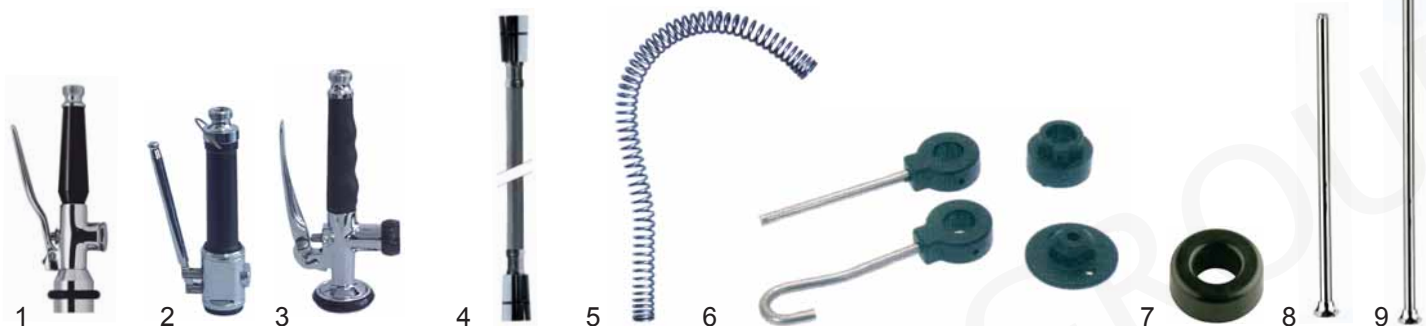

fittings with lever handle

item	order no.	description
1	547504	pillar tap
2	547508	monobloc with swivel spout
3	547512	twin tap with swivel spout

item	order no.	description
4	547516	wall mounted twin tap
5	547527	single tap with swivel spout

Pre-rinse units Monolith

pillar taps

© GEV 2008

item	order no.	description
1	540351	single lever monobloc
2	547518	single lever monobloc

item	order no.	description
3	547519	monobloc with swivel spout 250mm
4	547520	monobloc with swivel spout 250mm

item	order no.	description
1	540188	wall mounted twin tap
2	547521	twin tap with swivel spout

item	order no.	description
3	547522	twin tap with swivel spout 250mm
4	547701	swivel spout 250mm

components

item	order no.	description
1	547500	spray gun Venezia
2	540089	spray gun Milano
3	540004	spray gun Udine
4	547703	spraying hose 1000mm
5	540036	spring