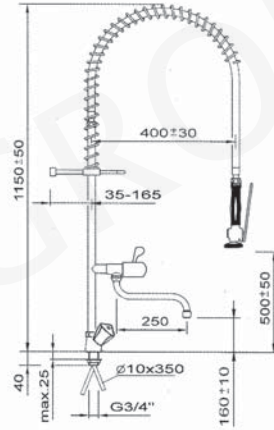

adjustable
spring holder

robust
spray gun

swivel spout with
ceramic head

optional standard heads
or ceramic heads

pillar tap pre-rinse units

item	order no.	model
1	547200	pillar tap with standard head
2	547201	pillar tap with standard head, with swivel spout