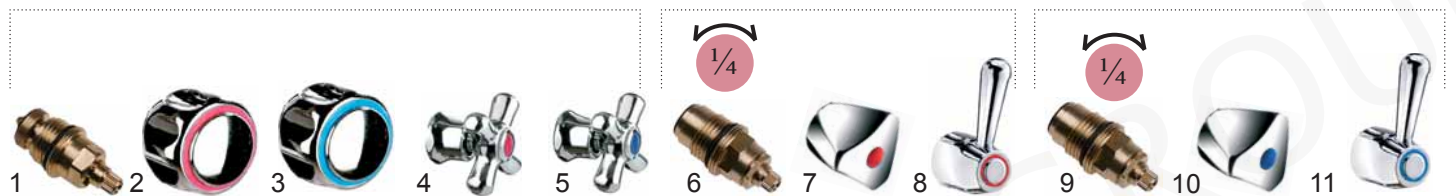

item	order no.	description
1	547707	tap head
2	547710	round handle red
3	547711	round handle blue
4	547712	cross handle red
5	547713	cross handle blue

item	order no.	description
6	547715	tap head left
7	547708	triangle handle red
8	547716	lever handle red
9	547714	tap head right
10	547709	triangle handle blue
11	547717	lever handle blue