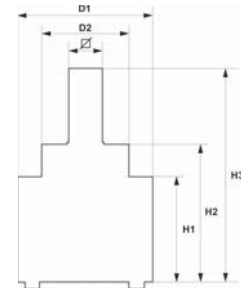

ceramic cartridges with 2 locking pins

item	order no.	D1 (mm)	D2 (mm)	∅ (mm)	H1 (mm)	H2 (mm)	H3 (mm)	suitable for
1	541197	35	23,5	9x9	27,4	37,5	56	Progastro
2	548403	38	31,8	10x10,5	33	43	62	universal
3	540452	39	25,5	10x10,5	30	40,5	62	Klarco/ River/ Progastro
4	541403	47	25,8	10x10,6	30,5	40,5	62,5	Klarco/ Monolith