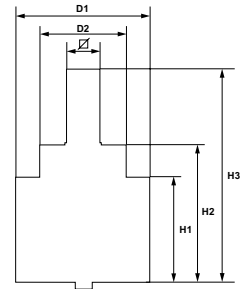

ceramic cartridges

ceramic cartridges with 1 locking pin

©GEV 2008

item	order no.	D1 (mm)	D2 (mm)	∅ (mm)	H1 (mm)	H2 (mm)	H3 (mm)	suitable for
1	548401	35	23,5	9x9	28	38,5	57	universal
2	541198	39,5/ 42,5	25,5	10x10,5	30	40,5	62	Gastrotop/ Monolith/ Echtermann
3	540204	40	31,8	8x8	49	53	72,5	Rubinerterie del Friuli