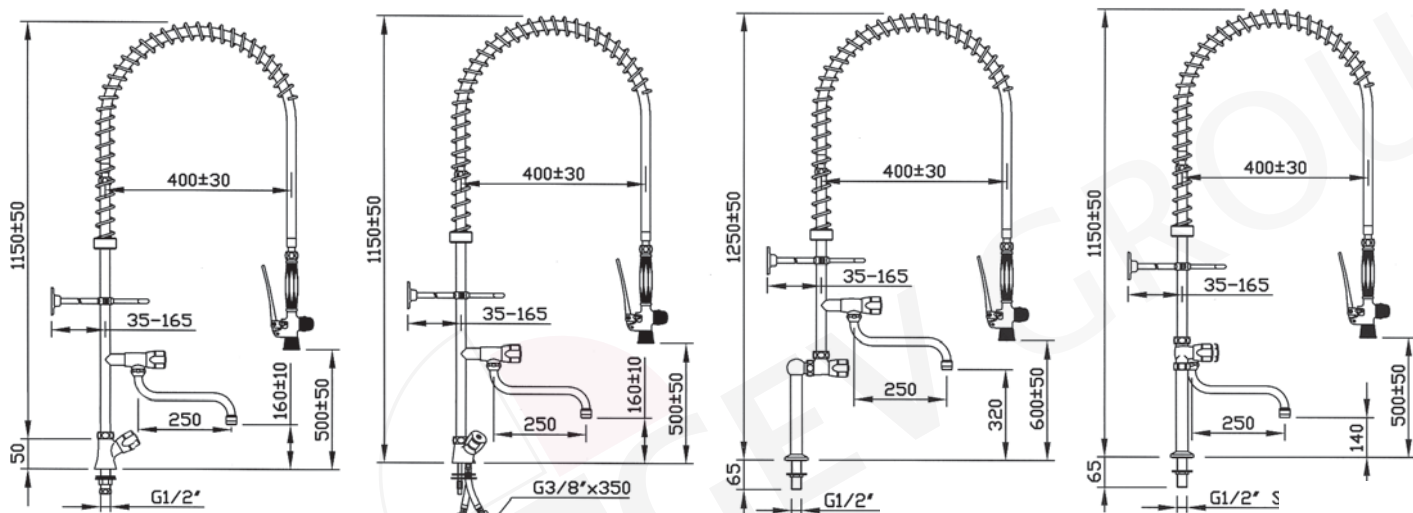

P
Pre-rinse units