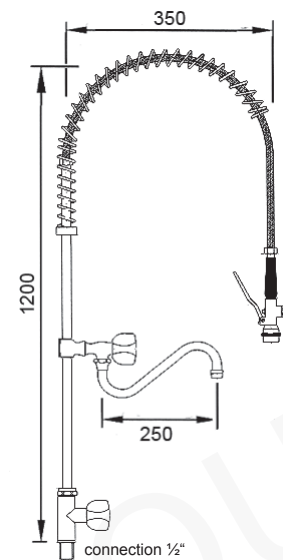

pillar tap pre-rinse units

without swivel spout

pos.	order no.	triangle handle	round handle	cross handle	lever handle	Venezia	Milano	Udine
1	547001	X				X		
2	547002		X			X		
3	547003			X		X		
4	547004				X	X		
5	547005	X					X	
6	547006		X				X	
7	547007			X			X	
8	547008				X		X	
9	547009	X						X
10	547010		X					X
11	547011			X				X
12	547012				X			X

with swivel spout

13	547013	X				X		
14	547014		X			X		
15	547015			X		X		
16	547016				X	X		
17	547017	X					X	
18	547018		X				X	
19	547019			X			X	
20	547020				X		X	
21	547021	X						X
22	547022		X					X
23	547023			X				X
24	547024				X			X