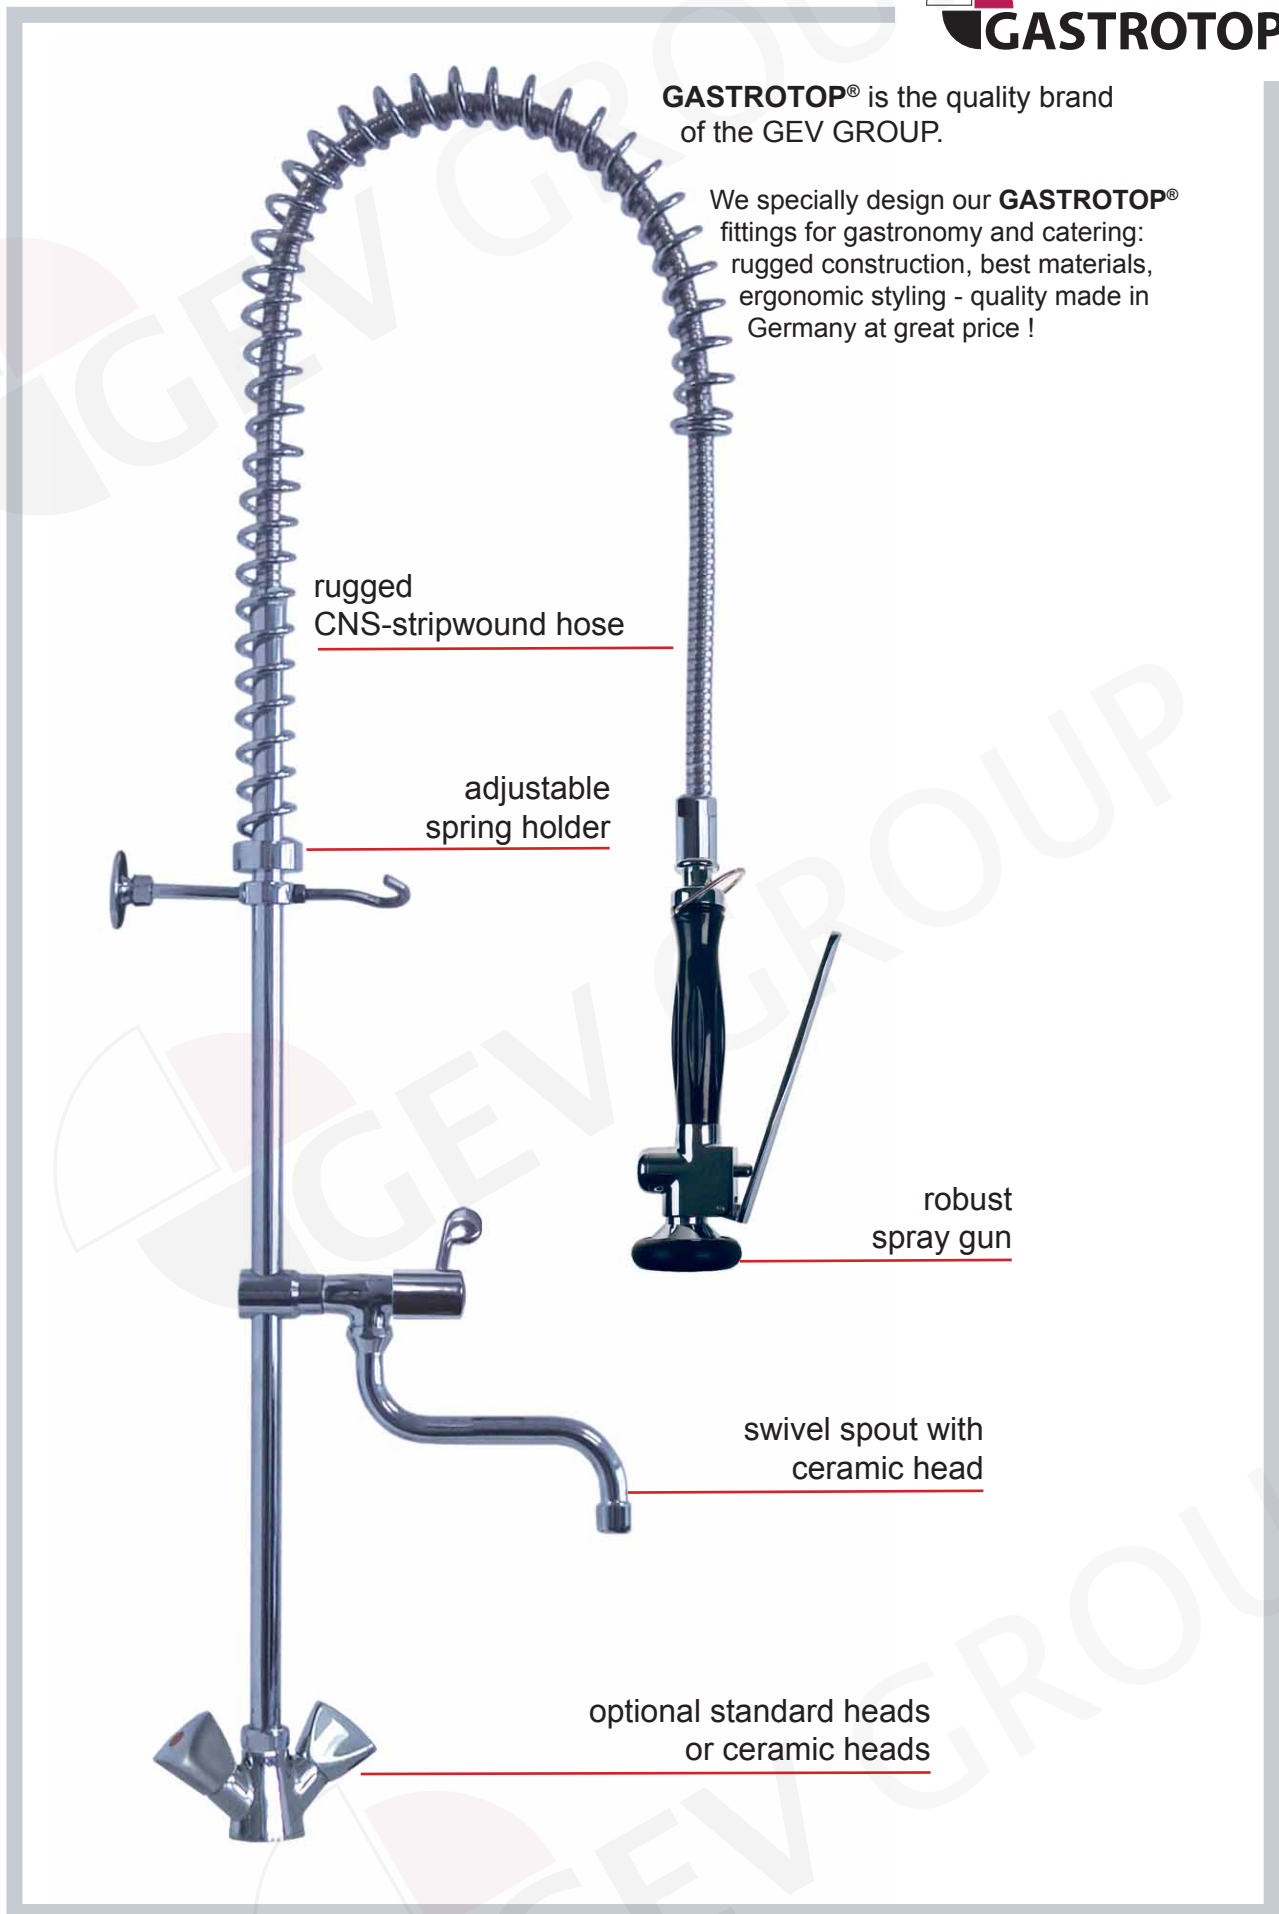

GASTROTOP® is the quality brand of the GEV GROUP.

We specially design our **GASTROTOP®** fittings for gastronomy and catering: rugged construction, best materials, ergonomic styling - quality made in Germany at great price !

rugged
CNS-stripwound hose

adjustable
spring holder

robust
spray gun

swivel spout with
ceramic head

optional standard heads
or ceramic heads