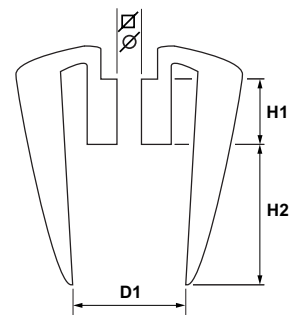

fitting handles

© GEV 2008

item	order no.	model	D1 (mm)	H1 (mm)	H2 (mm)	ø (mm)	type	suitable for
1	548430	blue/ red	23	7	17	7,5	P	universal
1	540447	blue/ red	27	8	20	7,5	Q	universal
2	514373	blue	-	-	-	7,5	R	universal
3	548431	red	-	-	-	7,5	R	universal
4	540412	blue/ red	28	5	21	7x7	S	Delabie
5	540415	blue	35	14	22	7x7	T	Rubetterie del Friuli
6	540414	red	35	14	22	7x7	T	Rubetterie del Friuli