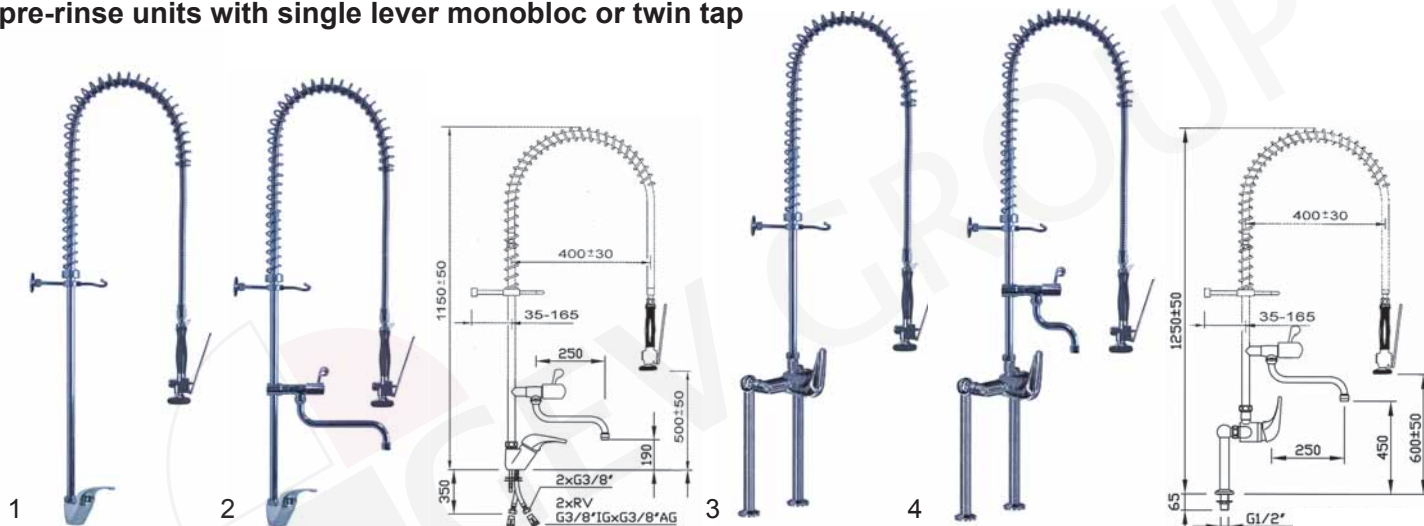

pre-rinse units with single lever monobloc or twin tap

item	order no.	model
1	547211	single lever monobloc
2	547212	single lever monobloc with swivel spout

item	order no.	model
3	547213	single lever twin tap
4	547214	single lever twin tap with swivel spout