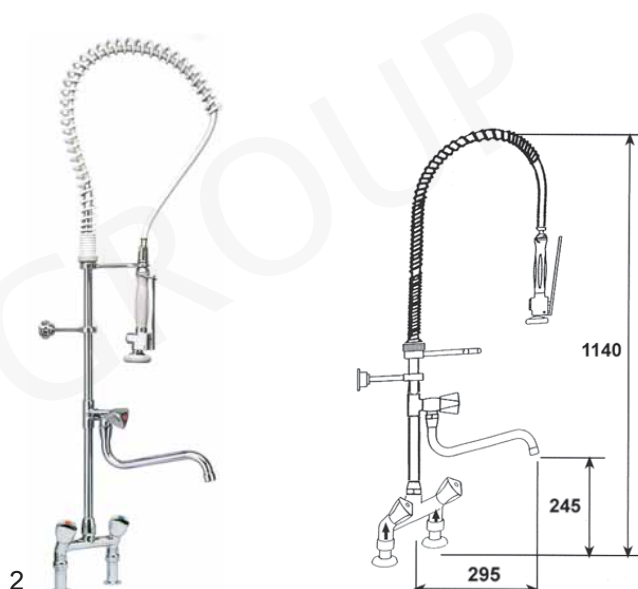

Pre-rinse units River

pre-rinse units RIVER (made in Italy)

© GEV 2008

item	order no.	model
1	548230	monobloc

item	order no.	model
2	548231	monobloc with swivel spout

item	order no.	model
1	548232	twin tap

item	order no.	model
2	548233	twin tap with swivel spout

pos.	order no.	model
1	548236	twin tap with swivel spout

P
Pre-rinse units