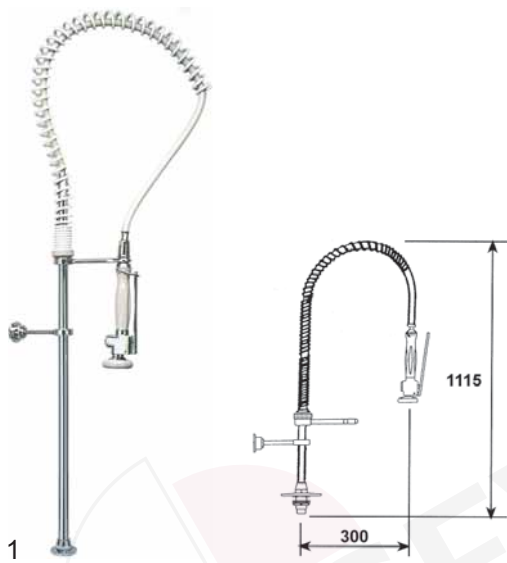

item	order no.	model
2	548233	twin tap with swivel spout

pos.	order no.	model
1	548236	twin tap with swivel spout

P
Pre-rinse units

item	order no.	model
1	548234	wall mounted twin tap

item	order no.	model
2	548237	wall mounted twin tap with swivel spout