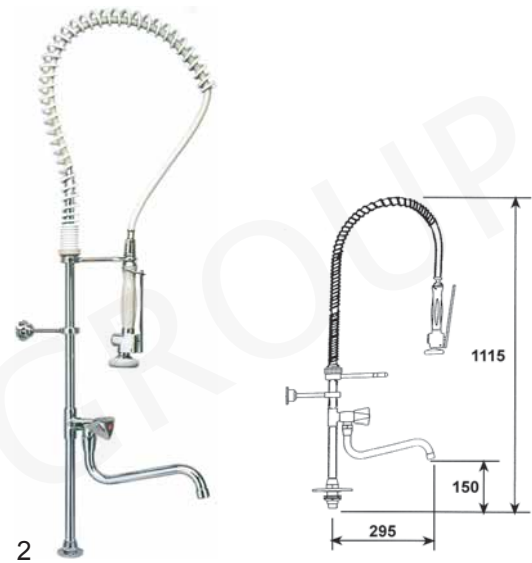

item	order no.	model
2	548239	riser complete with swivel spout