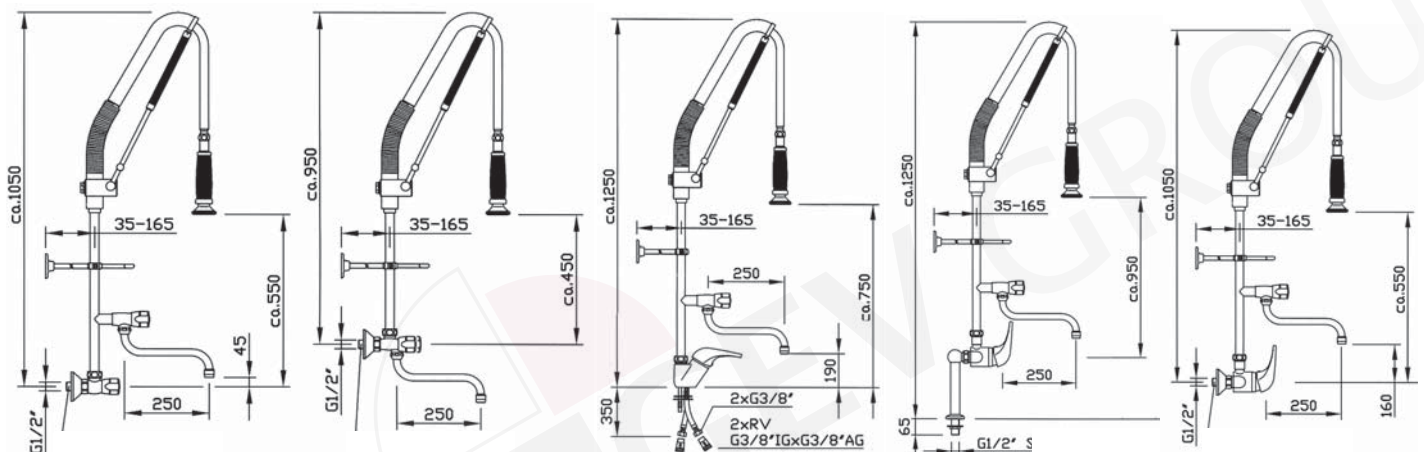

item	order no.	model
1	547248	single lever twin tap on vertical bars
2	547249	single lever twin tap on vertical bars with swivel spout

item	order no.	model
3	547250	wall mounted single lever twin tap
4	547251	wall mounted single lever twin tap with swivel spout

P
Pre-rinse units