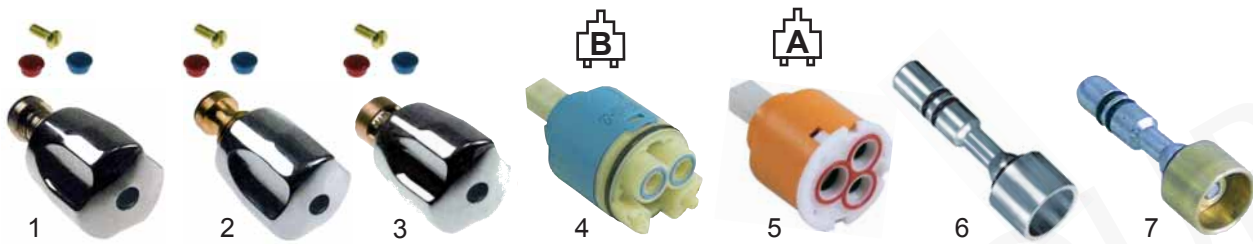

item	order no.	description
1	547415	non return valve tap head 1/2"
2	547414	standard head 1/2" (swivel spout)
3	547455	ceramic head 1/2"
4	540450	ceramic cartridge type B

item	order no.	description
5	541198	ceramic cartridge type A
6	547451	pressure pin (Top Clean)
7	540444	pressure pin