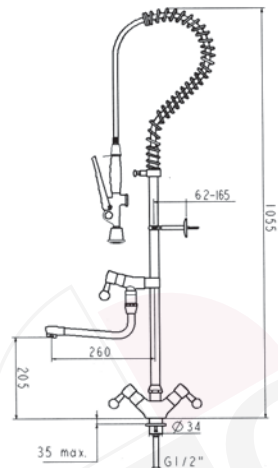

item	order no.	model
1	547280	pillar tap
2	547281	pillar tap with swivel spout

item	order no.	model
3	547282	monobloc
4	547283	monobloc with swivel spout

item	order no.	model
1	547284	twin tap
2	547285	twin tap with swivel spout

item	order no.	model
3	547286	wall mounted twin tap
4	547287	wall mounted twin tap with swivel spout