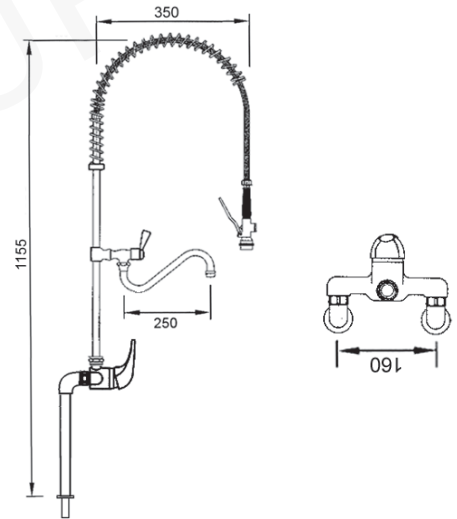

pre-rinse units with single lever twin tap

without swivel spout

1	547175	X		
2	547177		X	
3	547179			X

with swivel spout

4	547176	X		
5	547178		X	
6	547180			X