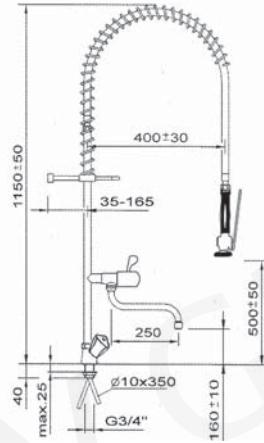

pre-rinse units with monobloc with swivel spout

item	order no.	model
1	547202	monobloc with standard heads
2	547203	monobloc with standard heads, with swivel spout

item	order no.	model
1	547622	monobloc with ceramic heads
2	547623	monobloc with ceramic heads, with swivel spout