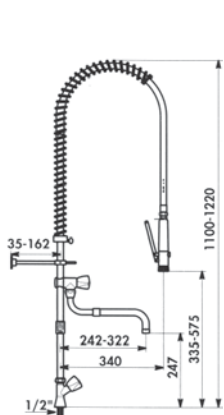

item	order no.	model
1	547260	pillar tap
2	547261	pillar tap with swivel spout

item	order no.	model
3	547262	monobloc
4	547263	monobloc with swivel spout

item	order no.	model
1	547264	twin tap
2	547265	twin tap with swivel spout

item	order no.	model
3	547266	twin tap
4	547267	twin tap with swivel spout