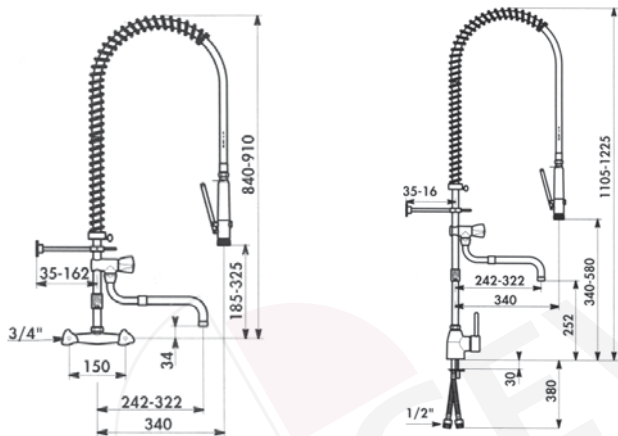

item	order no.	model
1	547268	wall mounted twin tap
2	547269	wall mounted twin tap, with swivel spout

item	order no.	model
3	547270	single lever monobloc
4	547271	single lever monobloc, with swivel spout

spare parts for pre-rinse units DELABIE (made in France)

item	order no.	description
1	547570	pillar tap
2	547571	monobloc
3	547572	twin tap

item	order no.	description
4	547573	twin tap
5	547574	wall mounted twin tap
6	547575	single lever monobloc