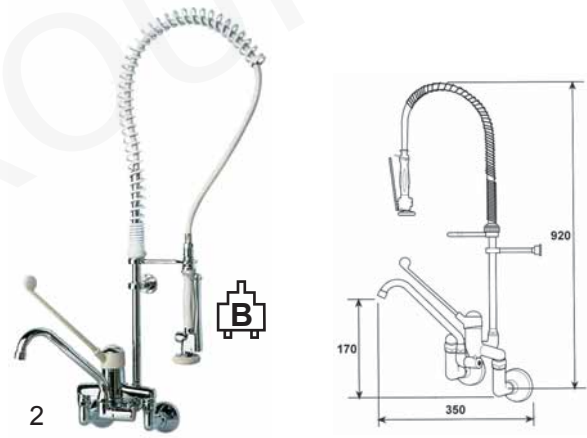

item	order no.	model
2	548233	twin tap with swivel spout

pos.	order no.	model
1	548236	twin tap with swivel spout

P
Pre-rinse units

item	order no.	model
1	548234	wall mounted twin tap

item	order no.	model
2	548237	wall mounted twin tap with swivel spout