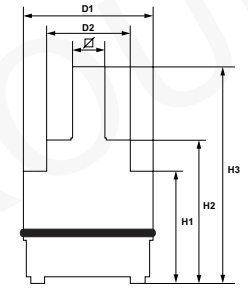

item	order no.	D1 (mm)	D2 (mm)	∅ (mm)	H1 (mm)	H2 (mm)	H3 (mm)	suitable for
1	548409	35	23,5	9x9	40	50	69	universal
2	540450	40	25,5	10x10,5	43	53	75	River/ Progastro
3	547459	45	32,2	10x10,5	45,5	62	81	Echtermann