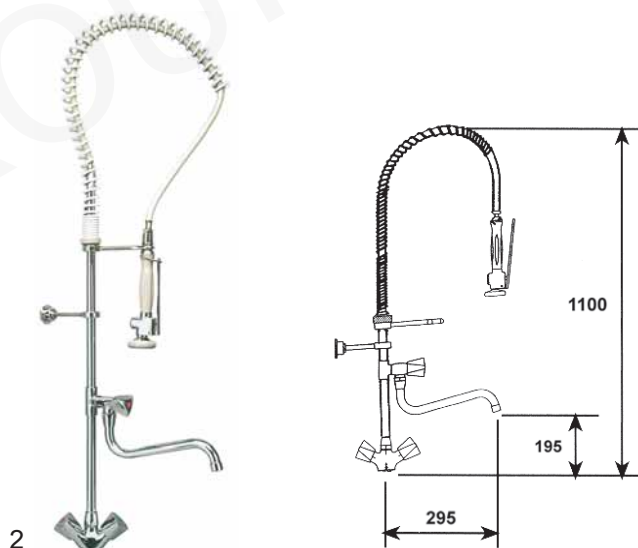

Pre-rinse units River

pre-rinse units RIVER (made in Italy)

© GEV 2008

item	order no.	model
1	548230	monobloc

item	order no.	model
2	548231	monobloc with swivel spout