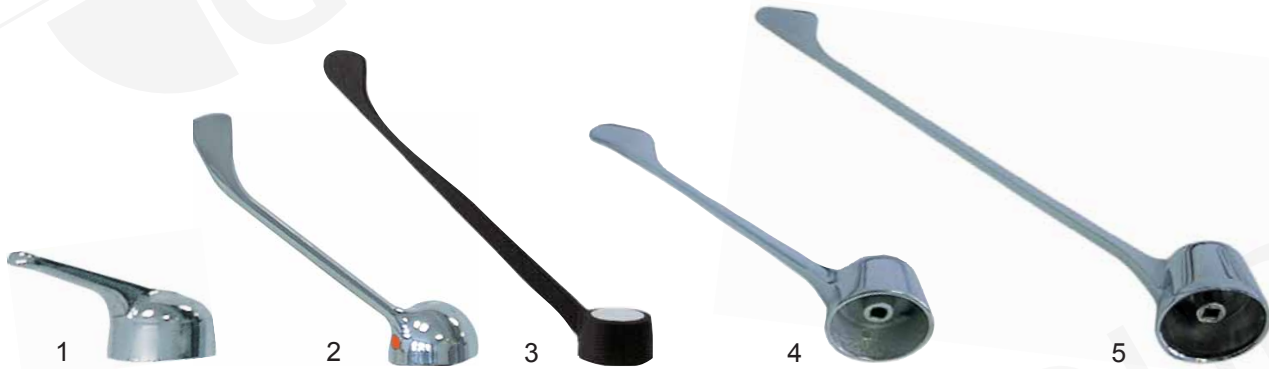

item	order no.	description
1	540451	lever 10x10mm, short
2	540454	lever 10x10mm, long
3	548172	lever 10x10mm, long (310mm), plastic

item	order no.	description
4	540289	lever 8x8mm, long (150mm)
5	540288	lever 8x7mm, long (250mm)