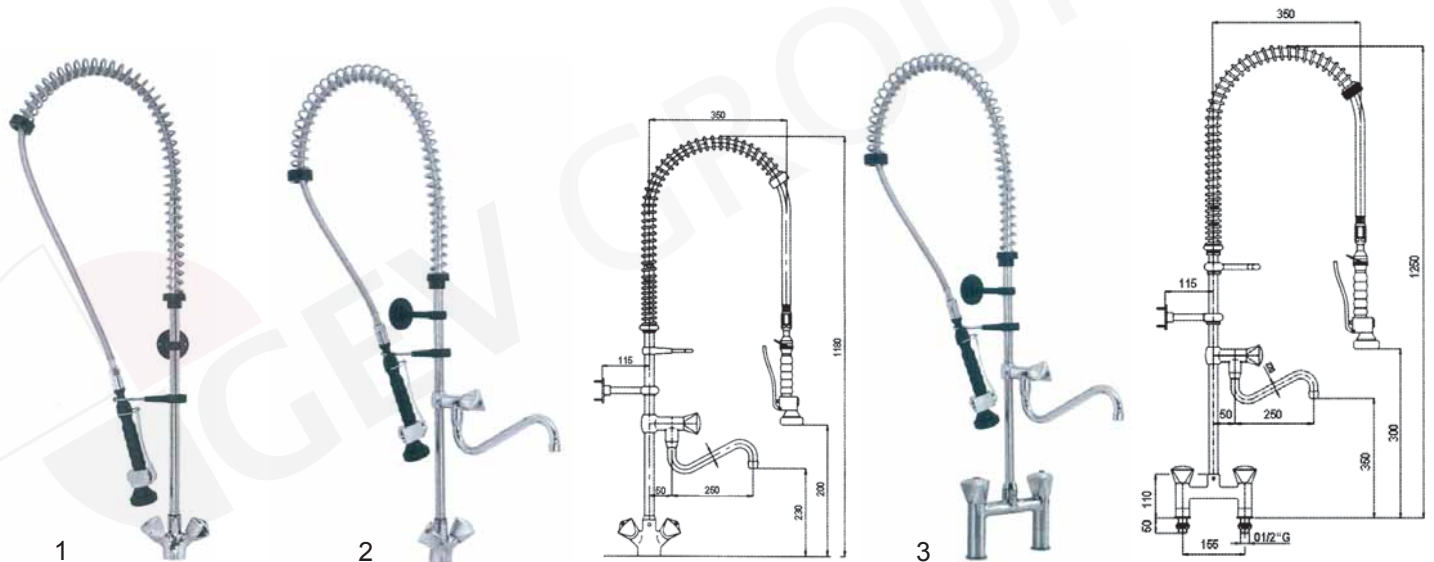

pre-rinse units KLARCO (made in Italy)

©GEV 2008

item	order no.	model
1	548201	monobloc
2	548202	monobloc with swivel spout

item	order no.	model
3	548203	twin tap with swivel spout