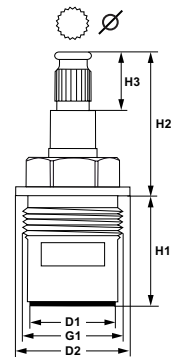

ceramic heads with bush washer inlet

item	order no.	model	G1 (mm)	G2 (mm)	D1 (mm)	D2 (mm)	H1 (mm)	H2 (mm)	H3 (mm)	ø (mm)	suitable handle type (p. 62)	suitable for
1	540359	right	½"	M24x1	18,5	24	21	31	12	7,5	Q	universal
1	548419	left	½"	M24x1	18,5	24	21	31	12	7,5	Q	universal
1	547425	right	½"	M24x1	17	24	21	31	12	7,5	J	Echtermann
2	548365	right	½"	M24x1	18,5	24	21	44,5	12	8	L	Progastro
3	548364	right	¾"	M24x1	24	30	24	44,5	12	8	L	Progastro