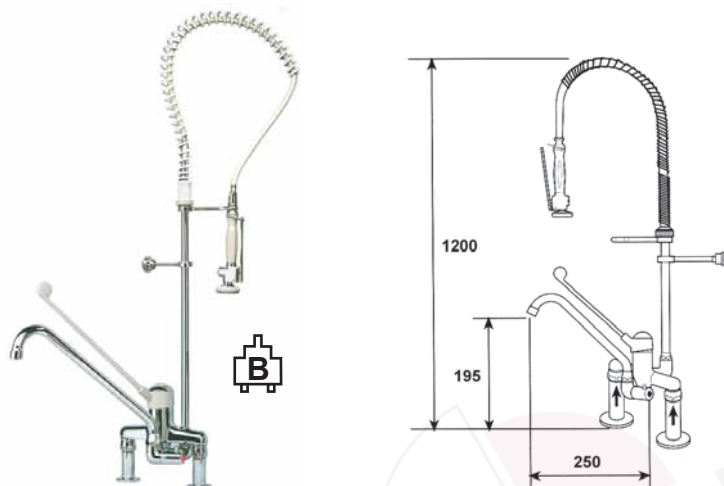

item	order no.	model
1	548232	twin tap

item	order no.	model
2	548233	twin tap with swivel spout