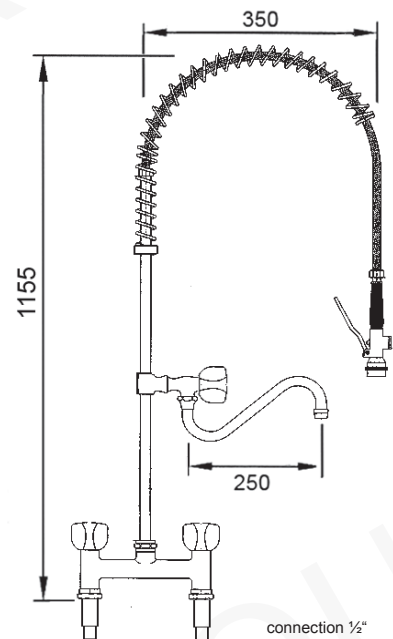

P
Pre-rinse units