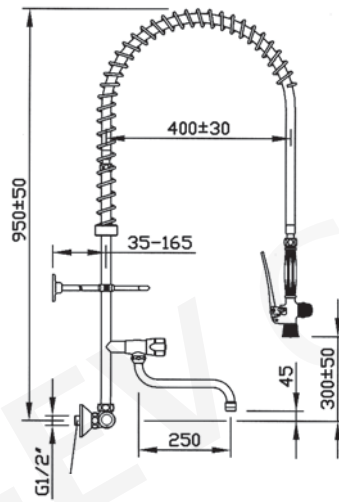

P

Pre-rinse units