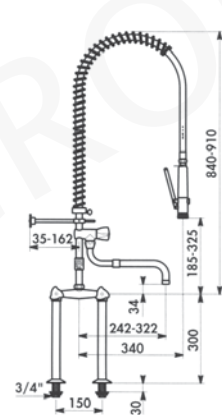

item	order no.	model
1	547260	pillar tap
2	547261	pillar tap with swivel spout

item	order no.	model
3	547262	monobloc
4	547263	monobloc with swivel spout

item	order no.	model
1	547264	twin tap
2	547265	twin tap with swivel spout

item	order no.	model
3	547266	twin tap
4	547267	twin tap with swivel spout