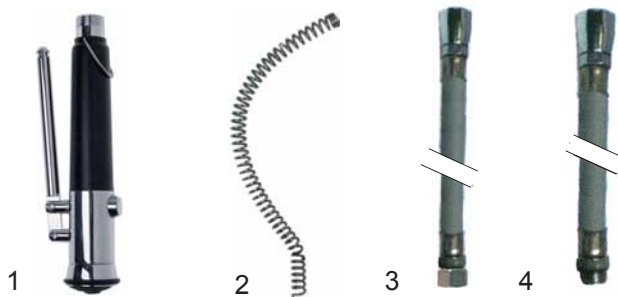

item	order no.	description
1	547558	spray gun
2	547559	spring
3	547562	hose 950mm 1/2" ID - 1/2" ID

item	order no.	description
3	547563	hose 1200mm 1/2" ID - 1/2" ID
4	547564	hose 1000mm 1/2" ID - 3/8" ET (up to 2007)
4	547565	hose 1250mm 1/2" ID - 3/8" ET (up to 2007)