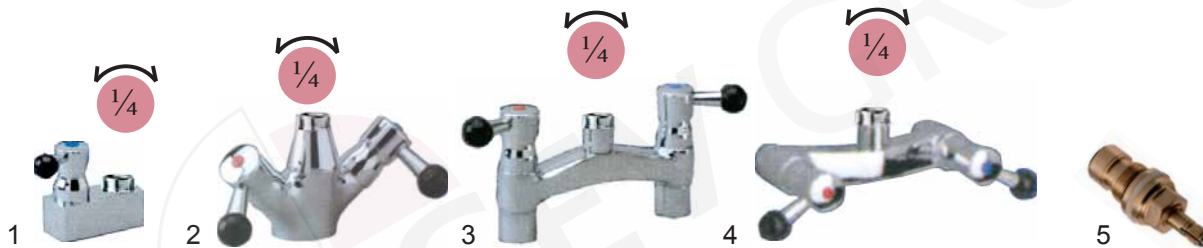

spare parts for pre-rinse units CHAVONNET (made in France)

item	order no.	description
1	547550	pillar tap
2	547551	monobloc
3	547552	twin tap
4	547553	wall mounted twin tap

item	order no.	description
5	547555	tap head right
5	547556	tap head left
5	547557	tap head (old model)

P

Pre-rinse units