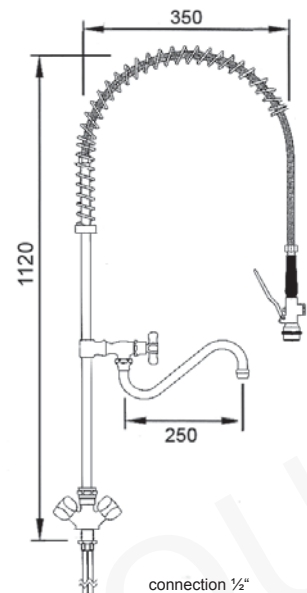

connection 1/2"