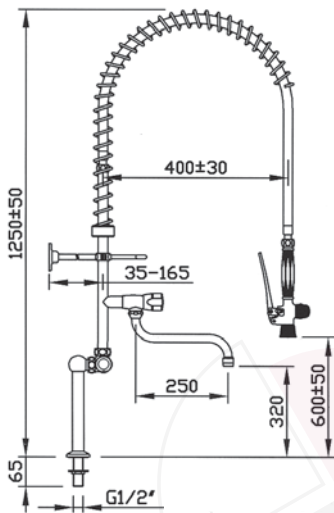

P

Pre-rinse units