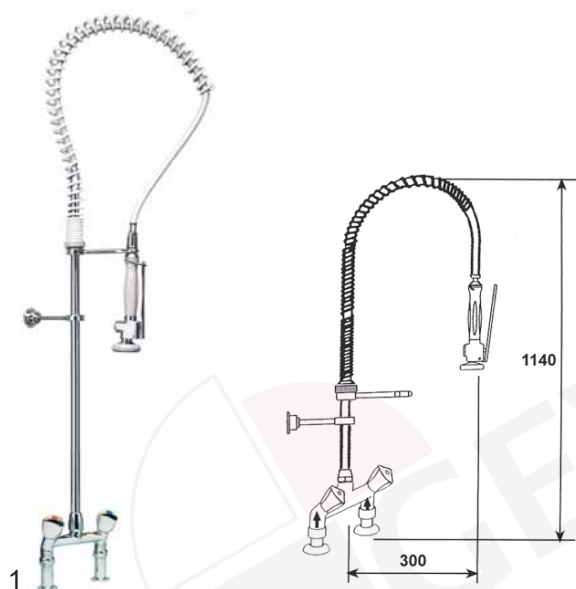

Pre-rinse units River

pre-rinse units RIVER (made in Italy)

© GEV 2008

item	order no.	model
1	548230	monobloc

item	order no.	model
2	548231	monobloc with swivel spout

item	order no.	model
1	548232	twin tap

item	order no.	model
2	548233	twin tap with swivel spout

pos.	order no.	model
1	548236	twin tap with swivel spout

P
Pre-rinse units