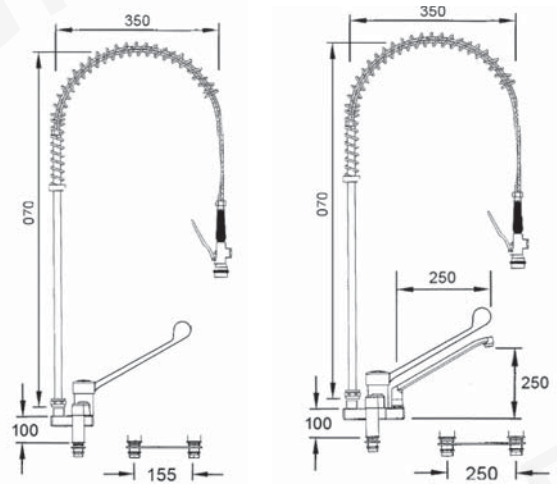

without swivel spout

1	547163	X		
2	547165		X	
3	547167			X

with swivel spout

4	547164	X		
5	547166		X	
6	547168			X