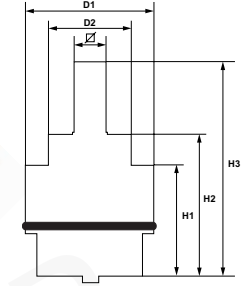

item	order no.	D1 (mm)	D2 (mm)	∅ (mm)	H1 (mm)	H2 (mm)	H3 (mm)	suitable for
1	548402	35	23,5	9x9	42	52,5	70,5	universal
2	548175	35,5/ 38	22	6,5x7 10x10,5	35	47,5	66	Rubinerterie del Friuli
3	548188	39,5/ 42,5	25,5	10x10,5	46	51,5	73,5	Gastrotop/ Monolith/ Echtermann
4	540203	42,5	26	7x8 9x9	46	59	73,5	Rubinerterie del Friuli
5	548174	42,6	27	7x8 10x10,5	47	59	80	Rubinerterie del Friuli