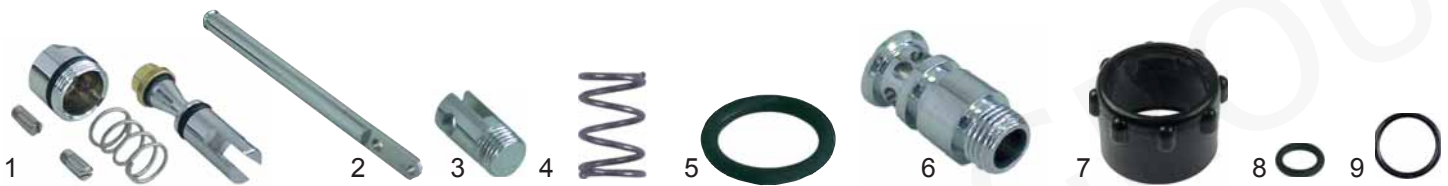

item	order no.	description
1	543118	repair kit for spray gun
2	543105	lever
3	543107	knuckle joint
4	540532	spring
5	543115	o-ring 25x5mm

item	order no.	description
6	543116	shower head
7	543119	damping ring
8	543117	o-ring 8x2mm
9	543104	o-ring 19,3x2,40mm