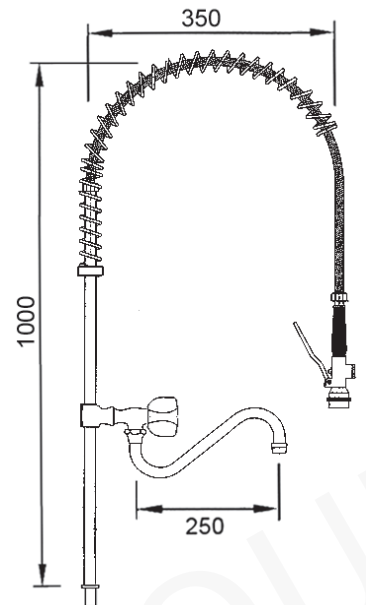

without swivel spout

1	547193	-	-	-	-	X
1	547194	-	-	-	-	X
1	547195	-	-	-	-	X

with swivel spout

2	547181	X				X
2	547182		X			X
2	547183			X		X
2	547184				X	X
2	547185	X				X
2	547186		X			X
2	547187			X		X
2	547188				X	X
2	547189	X				X
2	547190		X			X
2	547191			X		X
2	547192				X	X