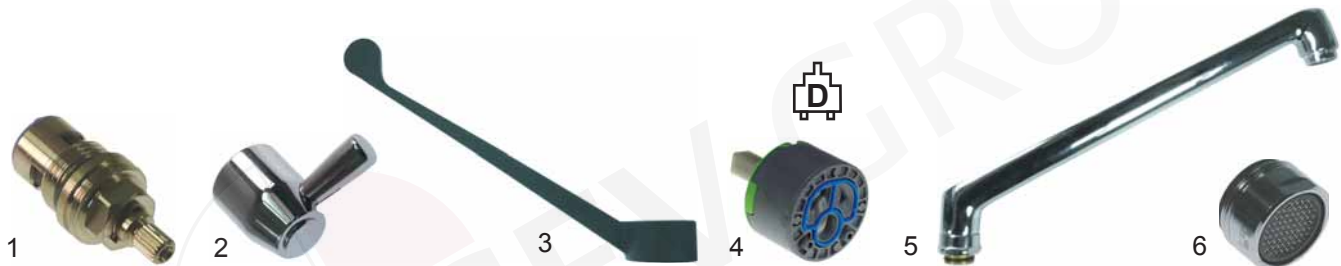

item	order no.	description
1	541386	ceramic head
2	541387	lever handle
3	541401	lever long

item	order no.	description
4	541403	ceramic cartridge
5	541405	high neck spout
6	541404	aeration nozzle M24x1 ET