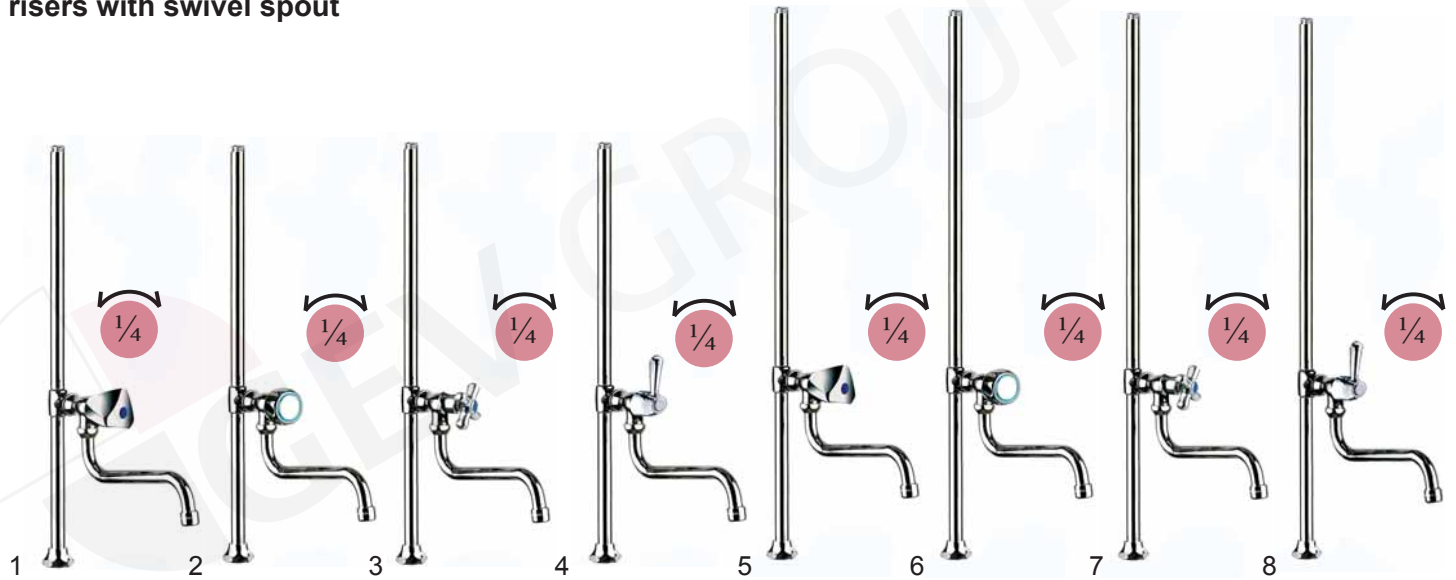

risers with swivel spout

item	order no.	height (mm)	handle type
1	547603	550	triangle handle
2	547604	550	round handle
3	547605	550	cross handle
4	547606	550	lever handle

item	order no.	height (mm)	handle type
5	547607	740	triangle handle
6	547608	740	round handle
7	547609	740	cross handle
8	547610	740	lever handle