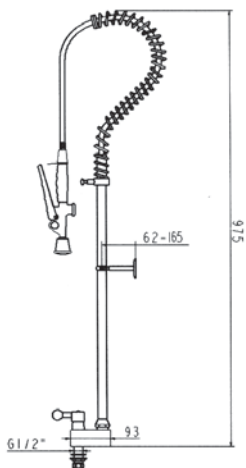

item	order no.	model
1	547280	pillar tap
2	547281	pillar tap with swivel spout

item	order no.	model
3	547282	monobloc
4	547283	monobloc with swivel spout

item	order no.	model
1	547284	twin tap
2	547285	twin tap with swivel spout

item	order no.	model
3	547286	wall mounted twin tap
4	547287	wall mounted twin tap with swivel spout