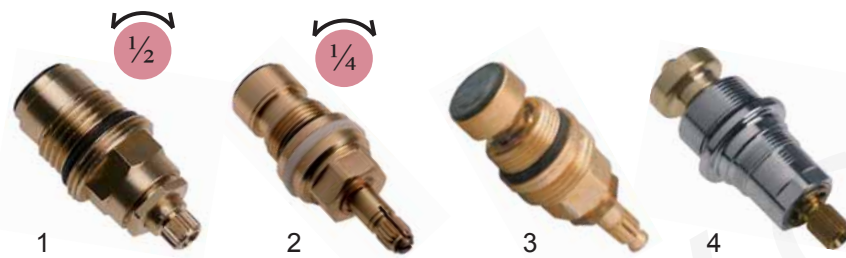

tap heads

item	order no.	model	G1 (mm)	G2 (mm)	D1 (mm)	D2 (mm)	H1 (mm)	H2 (mm)	H3 (mm)	ø (mm)	suitable handle type (p. 62)	suitable for
1	547714	¼ ♂ right	½"	M24x1	16,5	24	19-23	27	6	8	E	Monolith
1	547715	¼ ♂ left	½"	M24x1	16,5	24	19-23	27	6	8	E	Monolith
2	547555	¼ ♂ right	½"	-	20	27	23-27	40	10	9	-	Chavonnet
2	547556	¼ ♂ left	½"	-	20	27	23-27	40	10	9	-	Chavonnet
3	547692	¼ ♂ right							10	9	-	Chavonnet
3	547693	¼ ♂ left							10	9	-	Chavonnet
4	535007	½ ♂ left	M25x1,25	M22x1,25	23	31	24-30	44	12	9,5	N	KWC

washers

item	order no.	Qty	size	material	ø outer (mm)	ø inner (mm)	power (mm)
1	510390	10	⅜"	rubber	15,0	4,0	4,7
1	510391	10	½"	rubber	16,5	4,0	4,5
1	510392	10	¾"	rubber	23,0	5,0	4,5
2	510395	1	⅜"	Teflon	13,0	4,0	4,0
2	510396	1	½"	Teflon	17,0	5,0	4,5
2	510397	1	¾"	Teflon	23,0	6,0	5,0