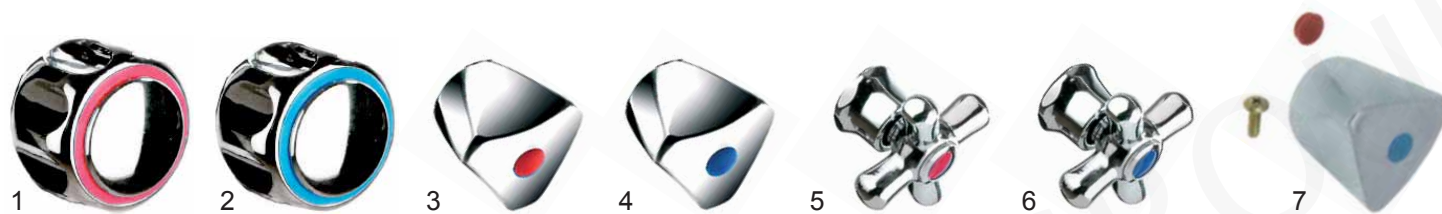

item	order no.	model	D1 (mm)	H1 (mm)	H2 (mm)	ø (mm)	type	suitable for
1	547710	blue	33	8	21	8	D	Monolith
2	547711	red	33	8	21	8	D	Monolith
3	547708	blue	30	8	21	8	E	Monolith
4	547709	red	30	8	21	8	E	Monolith
5	547712	blue				8	F	Monolith
6	547713	red				8	F	Monolith
7	548332	blue/ red	33	13	20	8	G	River

P
Pre-rinse units