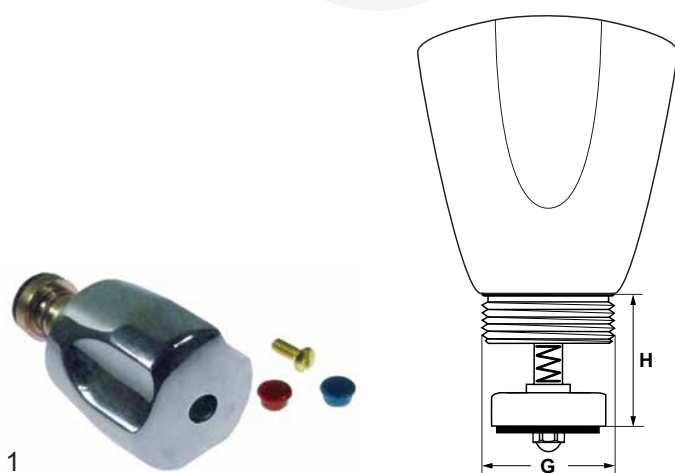

item	order no.	model	G	H	order no. tap head	order no. handle	suitable for
1	547477	reverse tap head blue/ red	1/2"	21	540446	547427	Echtermann
1	547478	reverse tap head blue/ red	3/4"	21	547426	547430	Echtermann
2	547455	ceramic head blue/ red	1/2"	21	547425	547427	Echtermann
2	547448	ceramic head blue/ red	3/4"	24	540591	547430	Echtermann

P

Pre-rinse units