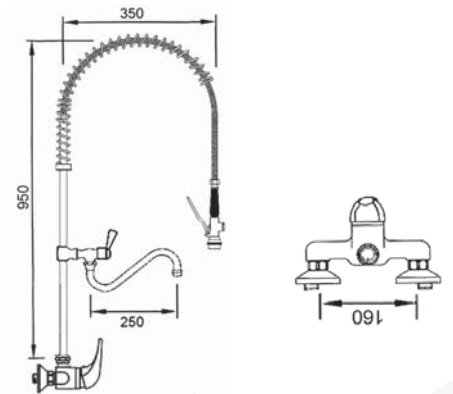

pre-rinse units with wall mounted single lever twin tap

without swivel spout

1	547169	X		
2	547171		X	
3	547173			X

with swivel spout

4	547170	X		
5	547172		X	
6	547174			X