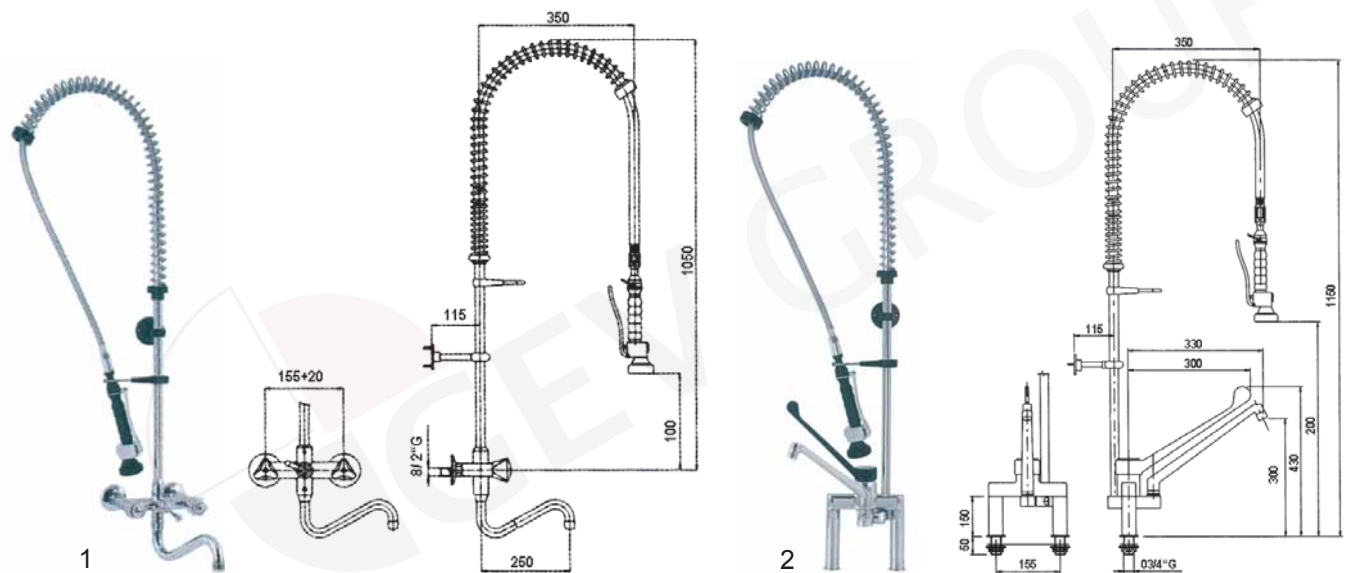

item	order no.	model
1	548204	wall mounted twin tap with swivel spout

item	order no.	model
2	548200	single lever twin tap with swivel spout