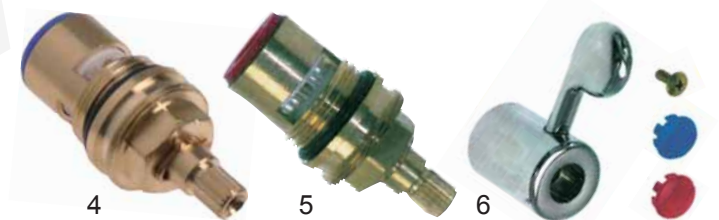

item	order no.	description
4	548337	ceramic head right type P32 blue
5	548338	ceramic head left type P32 red
6	548339	lever handle type P32

P

Pre-rinse units