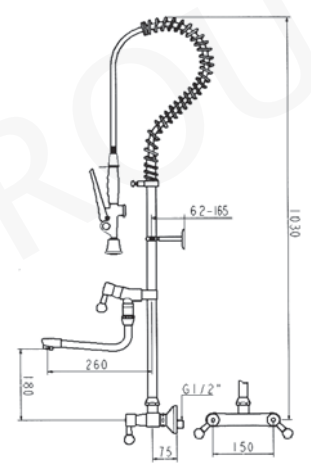

item	order no.	model
1	547280	pillar tap
2	547281	pillar tap with swivel spout

item	order no.	model
3	547282	monobloc
4	547283	monobloc with swivel spout

item	order no.	model
1	547284	twin tap
2	547285	twin tap with swivel spout

item	order no.	model
3	547286	wall mounted twin tap
4	547287	wall mounted twin tap with swivel spout