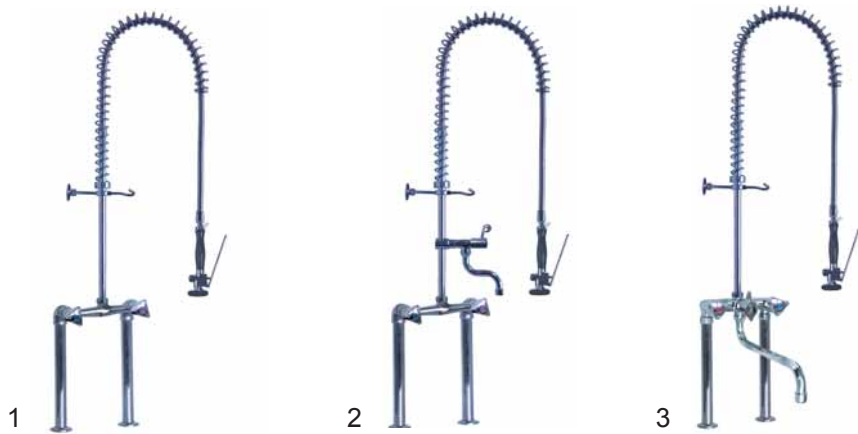

pre-rinse units with twin tap with swivel spout

item	order no.	model
1	547204	twin tap with standard heads
2	547205	twin tap with standard heads, with swivel spout
3	547206	twin tap with standard heads, with swivel spout,

item	order no.	model
1	547624	twin tap with ceramic heads
2	547625	twin tap with ceramic heads, with swivel spout
3	547626	twin tap with ceramic heads, with swivel spout