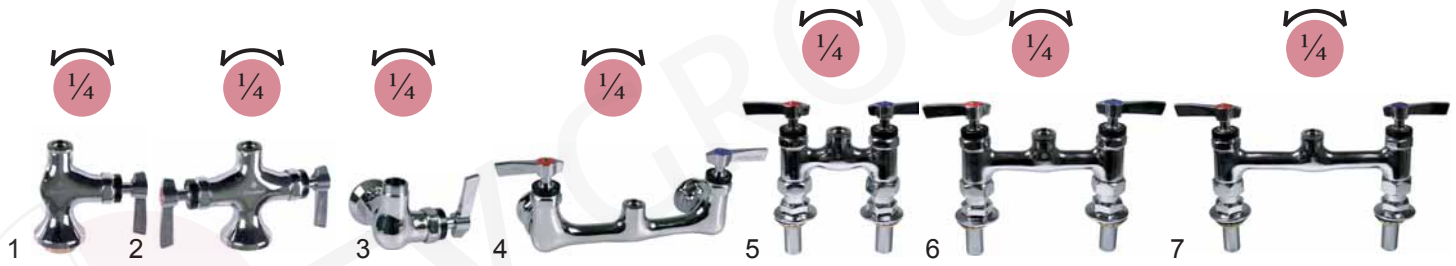

Pre-rinse units *Encore*

spare parts for pre-rinse units *ENCORE* (made in USA)

© GEV 2008

item	order no.	description
1	547585	pillar tap
2	547586	monobloc
3	547587	wall valve
4	547588	wall mounted twin tap

item	order no.	description
5	547589	twin tap (hole distance = 100mm)
6	547590	twin tap (hole distance = 153mm)
7	547591	twin tap (hole distance = 200mm)