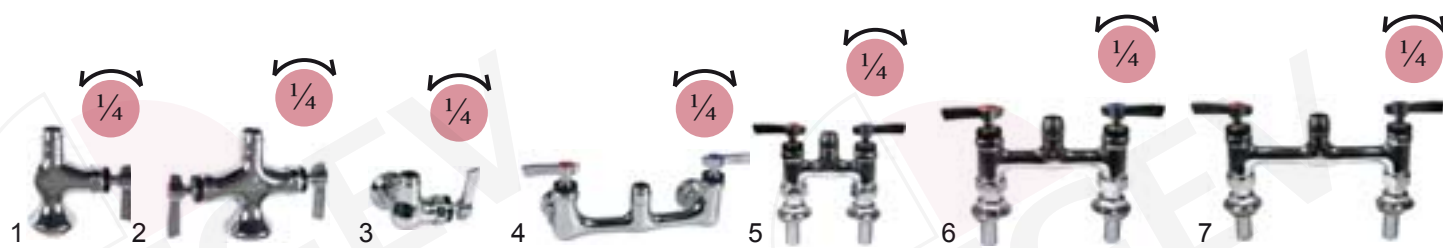

Water taps

water taps ENCORE (Made in USA)

©GEV 2008

item	order no.	description
1	547585	pillar tap
2	547586	monobloc with swivel spout
3	547587	wall valve
4	547588	wall mounted tap

item	order no.	description
5	547589	twin tap (hole distance = 100mm)
6	547590	twin tap (hole distance = 153mm)
7	547591	twin tap (hole distance = 200mm)