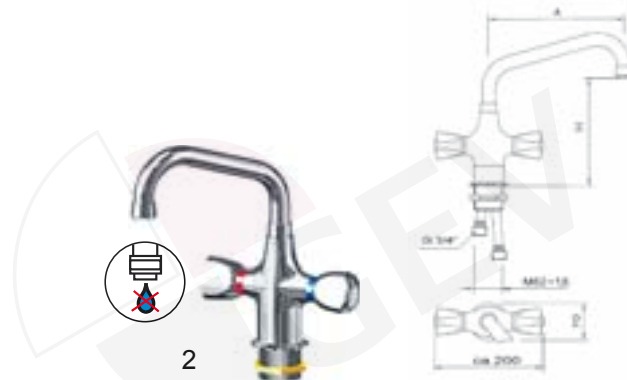

Water taps

water taps with standard head 3/4"

©GEV 2008

item	order no.	description	A (mm)	H (mm)
1	547421	monobloc with swivel spout	250	140
1	547919	monobloc with swivel spout	300	140
1	547920	monobloc with swivel spout	300	230
1	547921	monobloc with swivel spout	400	140