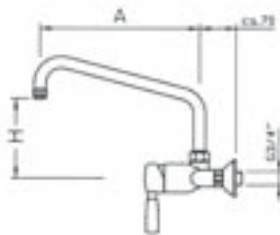

single lever water taps 3/4"

item	order no.	description	A (mm)	H (mm)	item	order no.	description	A (mm)	H (mm)
1	547929	monobloc with swivel spout	300	200	2	547932	wall mounted tap	300	160
1	547930	monobloc with swivel spout	400	200	2	547933	wall mounted tap	450	160
1	541810	monobloc with swivel spout	300	500	3	547934	wall mounted tap	300	160
1	547931	monobloc with swivel spout	400	500	3	547935	wall mounted tap	450	160