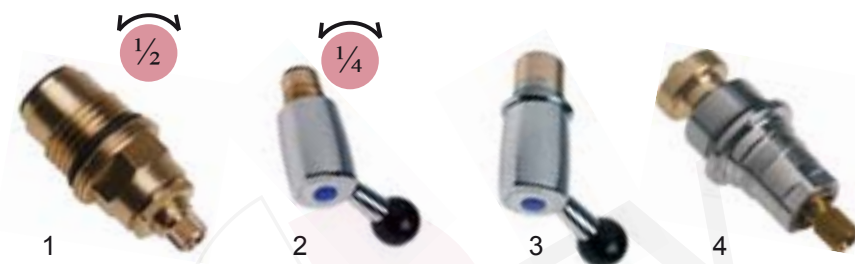

tap heads

item	order no.	model	G1 (mm)	G2 (mm)	D1 (mm)	D2 (mm)	H1 (mm)	H2 (mm)	H3 (mm)	ø (mm)	suitable handle type (p. 35)	suitable for
1	547714	¼" ♂ right	½"	M24x1	16,5	24	19-23	27	6	8	E	Monolith
1	547715	¼" ♂ left	½"	M24x1	16,5	24	19-23	27	6	8	E	Monolith
2	547555	¼" ♂ right	½"	-	20	27	23-27	40	10	9	-	Chavonnet
2	547556	¼" ♂ left	½"	-	20	27	23-27	40	10	9	-	Chavonnet
3	547692	¼" ♂ right							10	9	-	Chavonnet
3	547693	¼" ♂ left							10	9	-	Chavonnet
4	535007	½" ♂ left	M25x1,25	M22x1,25	23	31	24-30	44	12	9,5	N	KWC

washers

item	order no.	Qty	size	material	ø outer (mm)	ø inner (mm)	power (mm)
1	510390	10	⅜"	rubber	15,0	4,0	4,7
1	510391	10	½"	rubber	16,5	4,0	4,5
1	510392	10	¾"	rubber	23,0	5,0	4,5
2	510395	1	⅜"	Teflon	13,0	4,0	4,0
2	510396	1	½"	Teflon	17,0	5,0	4,5
2	510397	1	¾"	Teflon	23,0	6,0	5,0