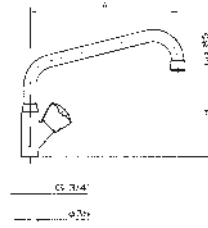

item	order no.	description	A (mm)	H (mm)	item	order no.	description	A (mm)	H (mm)
1	540540	swivel spout red/ blue	250	400	2	540528	swivel spout red/ blue	250	150
1	547465	swivel spout red/ blue	300	400	2	540533	swivel spout red/ blue	300	240
1	540541	swivel spout red/ blue	400	400	2	540529	swivel spout red/ blue	400	150
1	540542	swivel spout red/ blue	400-600	440