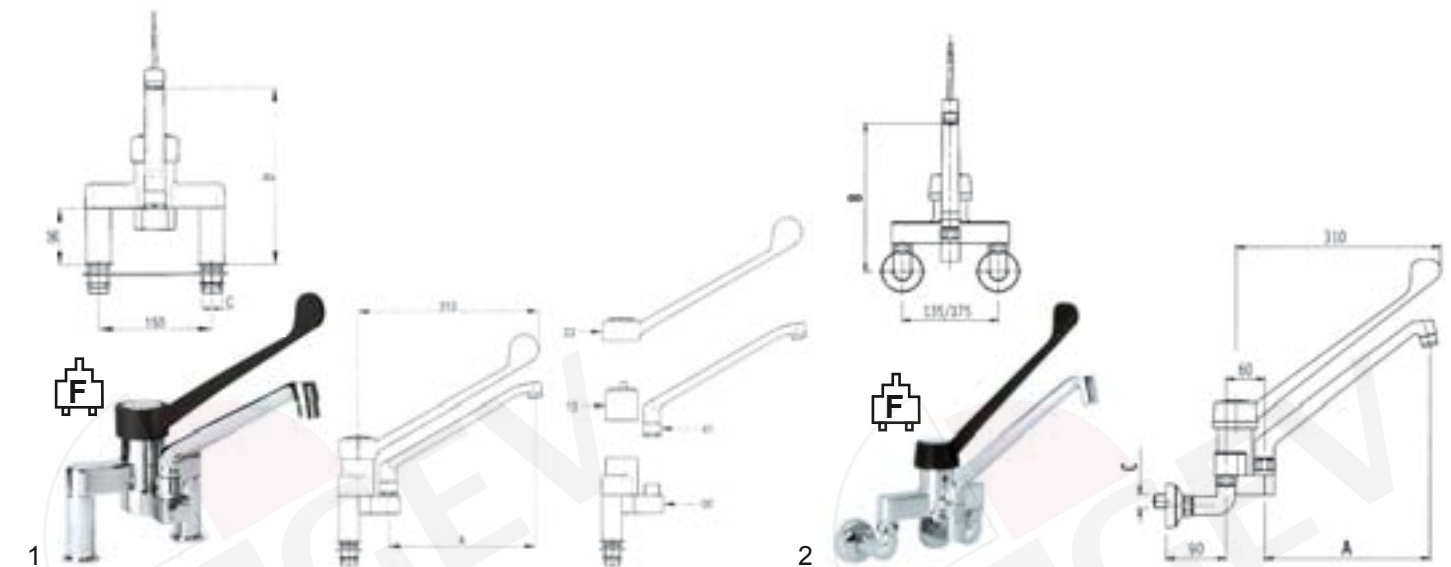

item	order no.	description
1	540163	single lever twin tap with swivel spout 250mm
1	540164	single lever twin tap with swivel spout 300mm

item	order no.	description
2	548135	wall mounted single lever twin tap with swivel spout 250mm
2	548136	wall mounted single lever twin tap with swivel spout 300mm