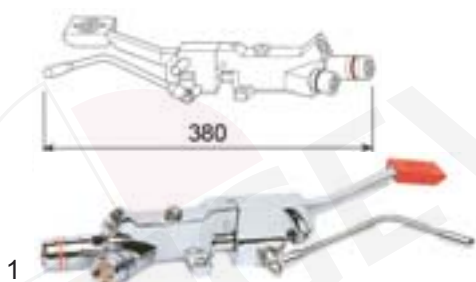

Water taps

©GEV 2008

floor mounted valves for floor operation, without non return valve

1

item	order no.	model	application	flow rate
1	542922	1 pedal (progressive)/ 1 support pedal	cold water/ hot water	14 l/min