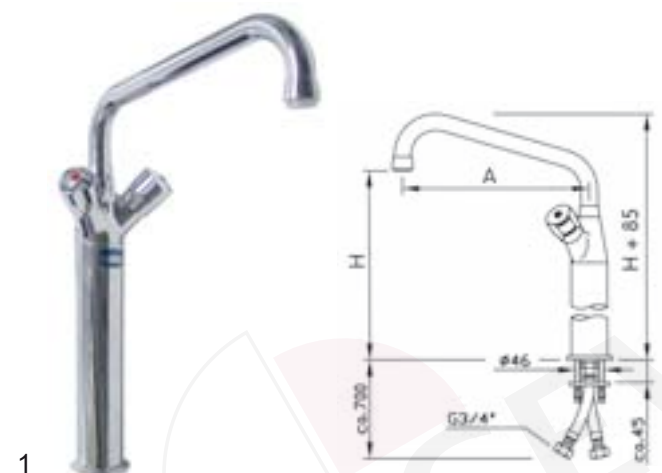

item	order no.	description	A (mm)	H (mm)
1	541811	monobloc with swivel spout	300	400
1	547922	monobloc with swivel spout	300	500
1	547923	monobloc with swivel spout	400	400
1	547924	monobloc with swivel spout	400	500
1	547925	monobloc with swivel spout	500	400
1	547926	monobloc with swivel spout	500	500