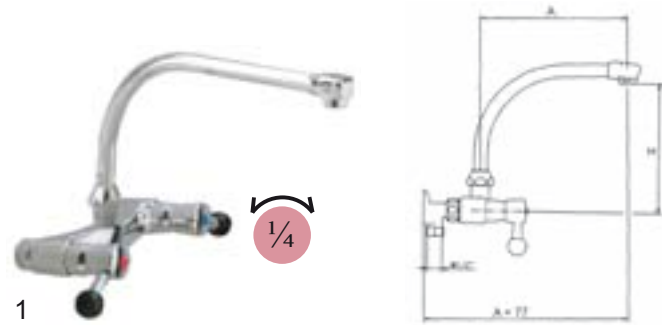

item	order no.	description	A (mm)	H (mm)
1	547330	wall mounted tap	200	180
1	547331	wall mounted tap	300	180