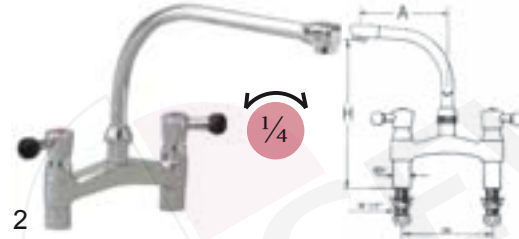

spare parts for water taps DELABIE

item	order no.	description
1	540411	tap head 1/2"
2	540412	triangle handle
3	540420	cap red
4	540328	cap blue
5	515090	offset connector set 3/4" - 1/2" (10mm)
5	515091	offset connector set 3/4" - 1/2" (20mm)

item	order no.	description
6	540418	high neck swivel spout 250mm
6	540419	high neck swivel spout 350mm
7	547684	S shaped spout 200-290mm
7	547685	S shaped spout 300-490mm

W

Water taps

water taps CHAVONNET (Made in France)

1/2" 50l/min

item	order no.	description	A (mm)	H (mm)
1	547292	monobloc with swivel spout	200	230
1	547293	monobloc with swivel spout	300	230

item	order no.	description	A (mm)	H (mm)
2	547294	twin tap with swivel spout	200	240
2	547295	twin tap with swivel spout	200	240