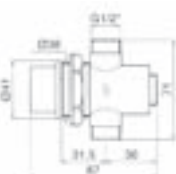

1

2

item	order no.	description
1	542942	valve for cold water 15 l/min

item	order no.	description
2	542943	mixing valve 15 l/min

1

2

3

item	order no.	description
1	542944	foot lever for cabinet mounting
2	542946	foot lever for floor installation

item	order no.	description
3	542945	knee operated for cabinet mounting

knee activated fittings

1

2

3

item	order no.	description
1	542920	shut-off-valve for cold water approx. 15s (18 l/min)
2	542936	shut-off-valve for cold water approx. 15s (6 l/min)

item	order no.	description
3	542937	shut-off-valve for cold water (18 l/min)

1

2

3

4

item	order no.	description
1	542938	shut-off-valve for cold water, approx. 15s (15 l/min)
2	541476	shut-off-valve for cold water, approx. 7s (15 l/min)

item	order no.	description
3	541514	frame for knee command
4	541515	push button for knee activator