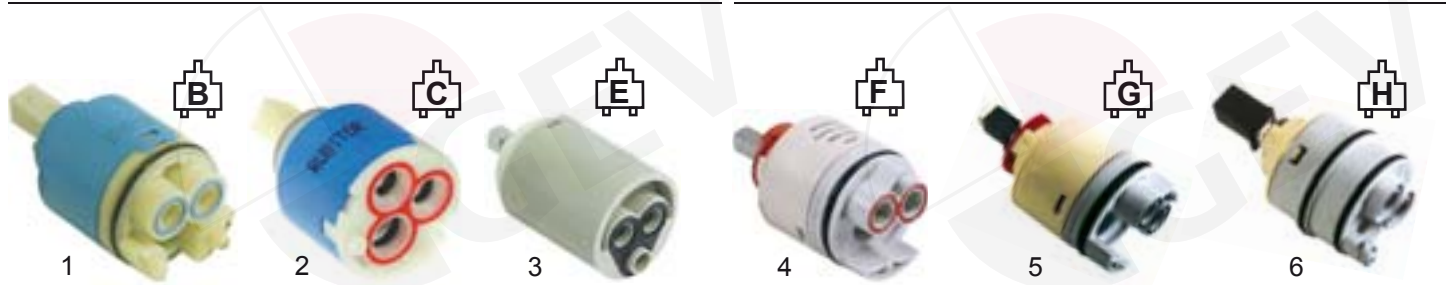

item	order no.	description
1	540450	ceramic cartridge (10x10,5mm) type B
2	541402	ceramic cartridge (10x10,5mm) type C
3	540204	ceramic cartridge (8x8mm) type E

item	order no.	description
4	540203	ceramic cartridge (8x7/ 9x9mm) type F
5	548174	ceramic cartridge (10x10,5mm) type G
6	548175	ceramic cartridge (10x10,5mm) type H