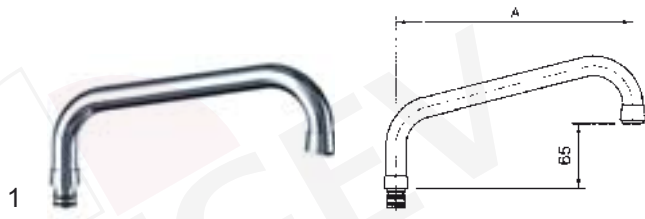

outlets $\frac{3}{4}$ " without union nut

item	order no.	description	A (mm)	H (mm)
1	540592	high neck swivel spout	250	65
1	540416	high neck swivel spout	300	65
1	540417	high neck swivel spout	350	65
1	540595	high neck swivel spout	400	65
1	540596	high neck swivel spout	450	65
1	540597	high neck swivel spout	500	65
2	540598	high neck swivel spout	250	150
2	540599	high neck swivel spout	250	210
2	540607	high neck swivel spout	250	310

item	order no.	description	A (mm)	H (mm)
2	540608	high neck swivel spout	300	150
2	540609	high neck swivel spout	300	210
2	540610	high neck swivel spout	300	310
2	540611	high neck swivel spout	350	150
2	540612	high neck swivel spout	350	210
2	540613	high neck swivel spout	350	310
2	540614	high neck swivel spout	400	150
2	540615	high neck swivel spout	400	210
2	540616	high neck swivel spout	400	310