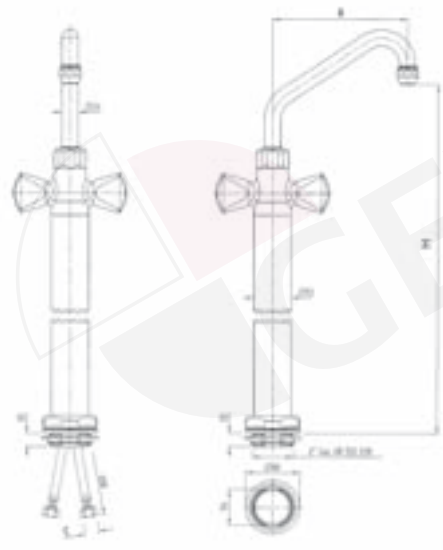

Water taps

monobloc taps with swivel spout (tap heads 3/4")

©GEV 2008

item	order no.	handle type	A (mm)	H (mm)
1	547884	triangle handle	200	550
1	547885	triangle handle	300	610
1	547886	triangle handle	400	

item	order no.	handle type	A (mm)	H (mm)
2	547895	plastic round handle	200	550
2	547896	plastic round handle	300	610
2	547897	plastic round handle	400	660