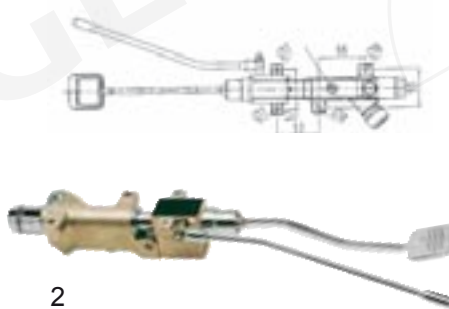

2

item	order no.	model	application	flow rate
2	542931	1 pedal (progressive)	cold water/ hot water	15 l/min

cabinet mounted valves for foot operation

1

item	order no.	model	application	flow rate
1	542933	1 pedal (progressive)	cold water/ hot water	16 l/min