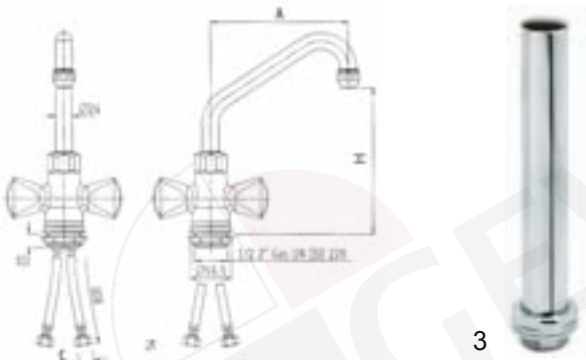

item	order no.	handle type	A (mm)	H (mm)
1	547875	triangle handle	200	210
1	547876	triangle handle	300	270
1	547877	triangle handle	400	320

item	order no.	handle type	A (mm)	H (mm)
2	547887	plastic round handle	200	210
2	540092	plastic round handle	300	270
2	540093	plastic round handle	400	320
3	540094	column 325mm	-	-