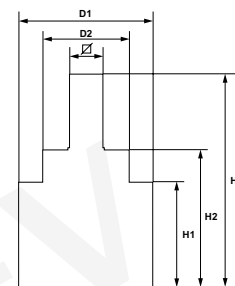

ceramic cartridges

ceramic cartridges with 1 locking pin

item	order no.	D1 (mm)	D2 (mm)	∅ (mm)	H1 (mm)	H2 (mm)	H3 (mm)	suitable for
1	548401	35	23,5	9x9	28	38,5	57	universal
2	541198	39,5/ 42,5	25,5	10x10,5	30	40,5	62	Gastrotop/ Monolith/ Echtermann
3	540204	40	31,8	8x8	49	53	72,5	Rubinerterie del Friuli