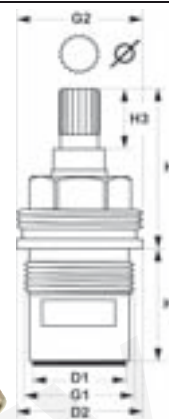

ceramic heads without bush washer inlet

item	order no.	model	G1 (mm)	G2 (mm)	D1 (mm)	D2 (mm)	H1 (mm)	H2 (mm)	H3 (mm)	ø (mm)	suitable handle type (p. 35)	suitable for
1	548330	right	½"	M24x1	18,5	24	21	27	7	8	G	River
2	548337	right	½"	M24x1	18,5	24	21	29	9	8	F1	River
2	548338	left	½"	M24x1	18,5	24	21	29	9	8	F1	River
3	548333	right	½"	M24x1	18,5	24	21	31	10	8	E1	River
4	541386	right	½"	M24x1	18,5	24	21	29	10	7,5	A1/B1/G1	Klarco
5	548177	left	½"	M24x1	18,5	24	21	29	10	7,5	G1	Rubinetterie del Friuli
6	542894	right	½"	M24x1	18,5	24	22	31	12	7,5	C1/D1	Rubinetterie del Friuli
7	547705	right	½"	M24x1	18,5	24	22	27	7	8	-	Monolith
8	540591	right	¾"	M24x1	24	29	24	31	12	7,5	H1/K	Echtermann