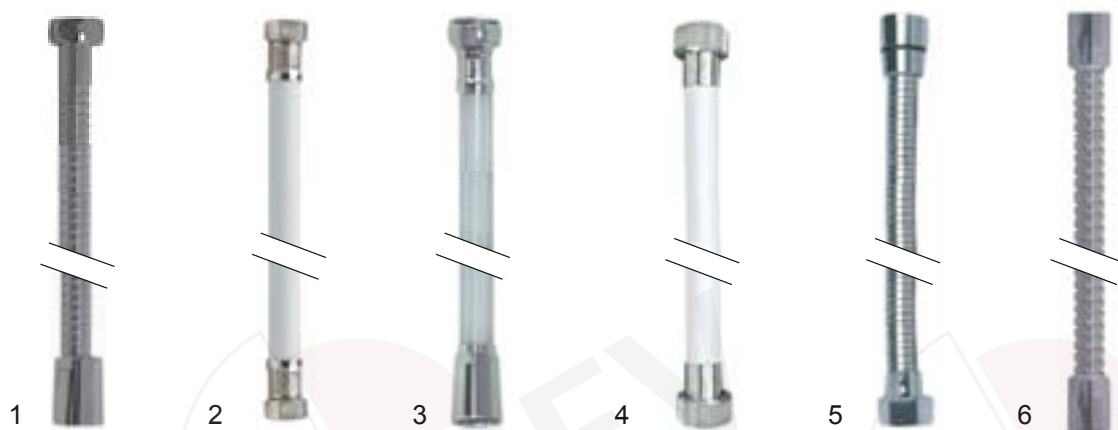

hoses

item	order no.	material	length (mm)	connections
1	540063*	brass nickled	1000	1/2"
1	540064*	brass nickled	1250	1/2"
1	540065*	brass nickled	2000	1/2"
2	540603	CNS braided, PVC coated	1000	1/2"
2	540604	CNS braided, PVC coated	1500	1/2"
2	540605	CNS braided, PVC coated	2000	1/2"
3	520272	PVC fabric	1000	1/2"
3	520277	PVC fabric	1500	1/2"
3	520096	PVC fabric	2000	1/2"
3	520097	PVC fabric	2200	1/2"
3	520098	PVC fabric	2600	1/2"
4	540293*	PVC	1000	1/2"
4	540294*	PVC	1200	1/2"
4	540295*	PVC	1500	1/2"
4	540297*	PVC	2000	1/2"

item	order no.	length (mm)	connections	series
5	540290*	1500	1/2"	CNS-ECO
5	540291*	2000	1/2"	CNS-ECO
6	540292	875	1/2"	CNS-PROFI
6	540066	1000	1/2"	CNS-PROFI
6	541812	1075	1/2"	CNS-PROFI
6	540070	1250	1/2"	CNS-PROFI
6	540224	1500	1/2"	CNS-PROFI
6	540230	2000	1/2"	CNS-PROFI
6	540231	2500	1/2"	CNS-PROFI
6	540239	3000	1/2"	CNS-PROFI

* not suitable for sink showers