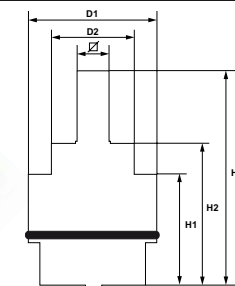

item	order no.	D1 (mm)	D2 (mm)	∅ (mm)	H1 (mm)	H2 (mm)	H3 (mm)	suitable for
1	548402	35	23,5	9x9	42	52,5	70,5	universal
2	548175	35,5/ 38	22	6,5x7 - 10x10,5	35	47,5	66	Rubinerterie del Friuli
3	548188	39,5/ 42,5	25,5	10x10,5	46	51,5	73,5	Gastrotop/ Monolith/ Echtermann
4	540203	42,5	26	7x8 - 9x9	46	59	73,5	Rubinerterie del Friuli
5	548174	42,6	27	7x8 - 10x10,5	47	59	80	Rubinerterie del Friuli