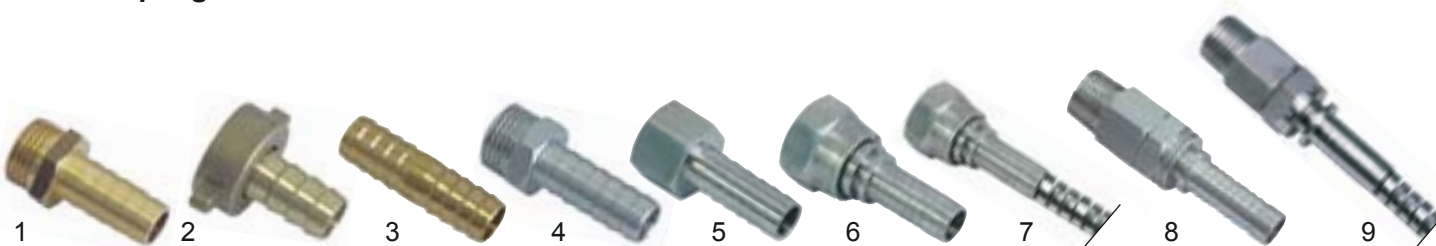

hose coupling brass/ CNS

item	order no.	description	connection	for hose
1	520677	hose coupling brass	⅜" ET	½" (13mm)
1	540473	hose coupling brass	½" ET	½" (13mm)
1	540474	hose coupling brass	½" ET	¾" (19mm)
2	540510	hose coupling brass	¾" ID	½" (13mm)
2	540511	hose coupling brass	¾" ID	¾" (19mm)
3	540498	hose connector brass	½" (13mm)	
3	540499	hose connector brass	¾" (19mm)	
4	540475	hose coupling CNS	½" ET	½" (13mm)
4	540476	hose coupling CNS	½" ET	¾" (19mm)

item	order no.	description	connection	for hose
5	540512	hose coupling CNS	½" ID	½" (13mm)
6	540513	hose coupling CNS, rotating	½" ID	½" (13mm)
6	540645	hose coupling CNS, rotating	½" ID	¾" (13mm)
7	542955	hose coupling CNS, rotating with bend protection spring	½" ID	½" (13mm)
8	540477	hose coupling CNS, rotating	½" ET	½" (13mm)
8	540478	hose coupling CNS, rotating	½" ET	¾" (13mm)
9	542956	hose coupling CNS rotating, with bend protection spring	½" ET	½" (13mm)
9	542957	hose coupling CNS rotating, with bend protection spring	½" ET	¾" (13mm)