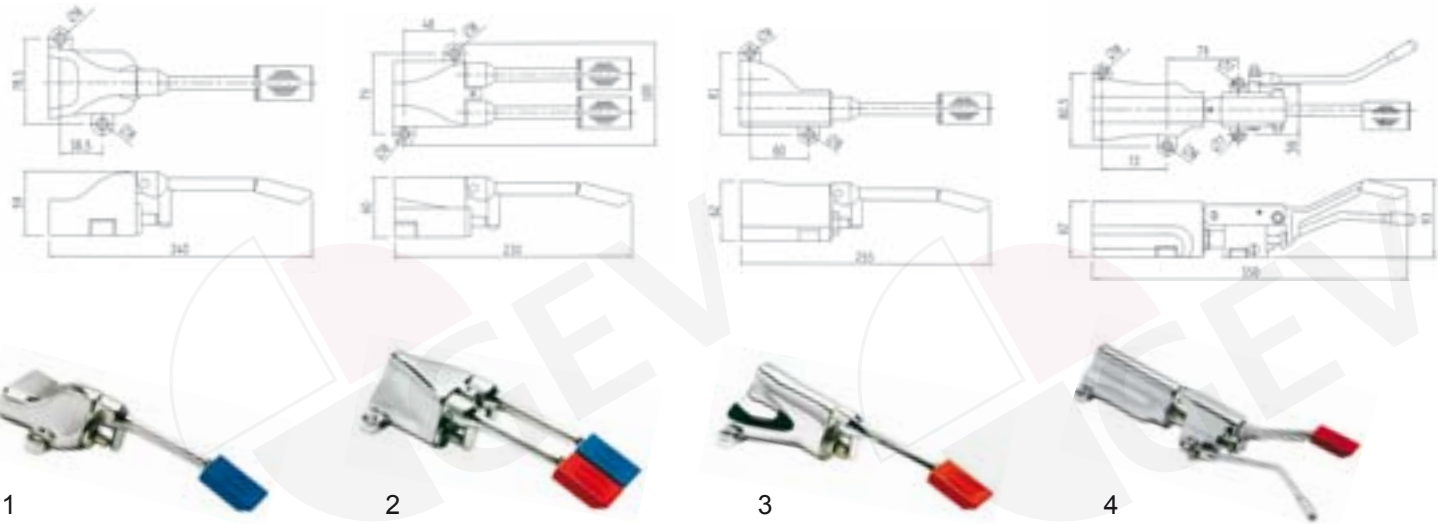

item	order no.	model	application	flow rate
1	542925	1 pedal	cold water	18 l/min
2	542926	2 pedals	cold water/ hot water	18 l/min

item	order no.	model	application	flow rate
3	542927	1 pedal (progressive)	cold water/ hot water	18 l/min
4	542928	1 pedal (progressive)/ 1 support pedal	cold water/ hot water	18 l/min