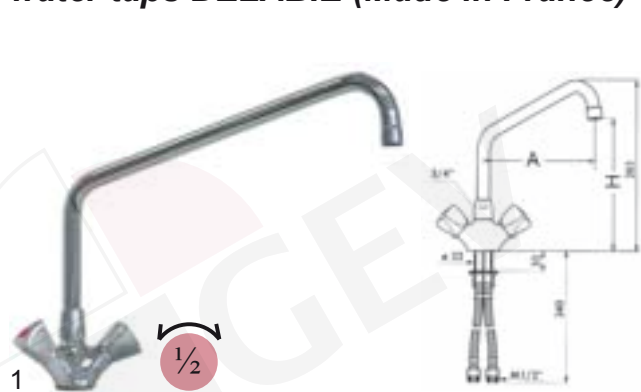

Water taps

water taps DELABIE (Made in France)

©GEV 2008

item	order no.	description	A (mm)	H (mm)
1	540151	monobloc with swivel spout	250	220
1	540152	monobloc with swivel spout	350	290