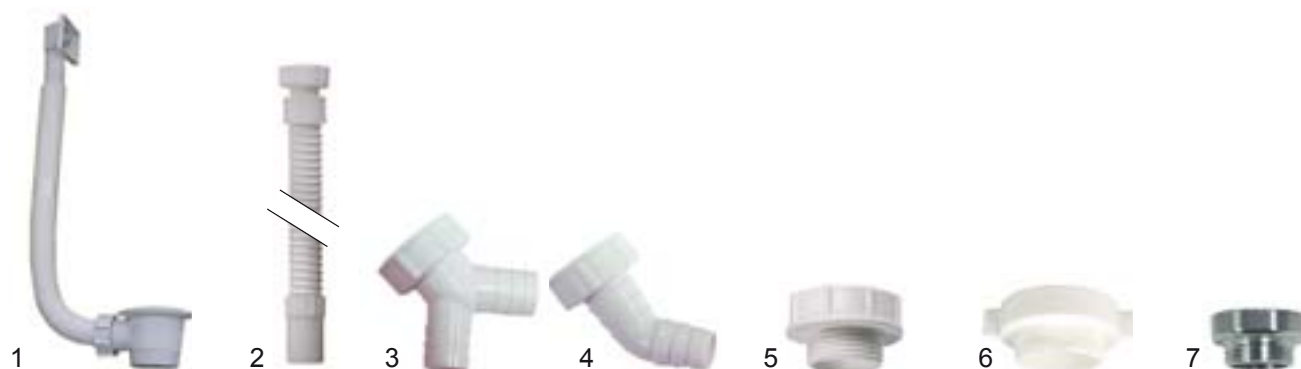

item	order no.	description
1	515010	drain fitting with overflow
2	515081	drain hose 1½" ø 40mm, 400mm long
2	515082	drain hose 1½" ø 40mm, 750mm long
3	520045	device connection 2-fold 1"
4	520044	device connection single 1"

item	order no.	description
5	515102	reducer plastic 1¼" ID - 1" ET
5	515103	reducer plastic 1½" ID - 1¼" ET
6	515104	reducer plastic 2" ID - 1½" ET
7	515038	reducer metal 1¼" ID - 1" ET
7	515039	reducer metal 1½" ID - 1¼" ET