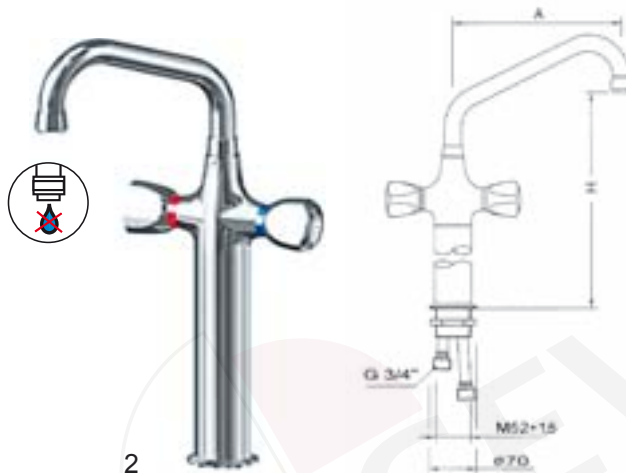

item	order no.	description	A (mm)	H (mm)
2	540482	monobloc with swivel spout	500	250
2	540492	monobloc with swivel spout	500	300
2	540500	monobloc with swivel spout	500	400
2	540501	monobloc with swivel spout	500	500