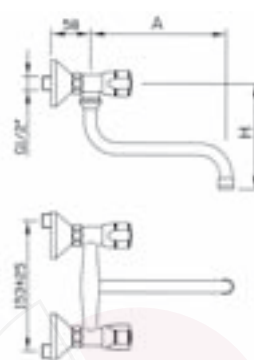

item	order no.	description	A (mm)	H (mm)
1	547915	wall mounted tap	200	160
1	547462	wall mounted tap	250	160
1	547463	wall mounted tap	300	160

item	order no.	description	A (mm)	H (mm)
2	547916	wall mounted tap	200-300	160
2	547917	wall mounted tap	280-480	160
2	547918	wall mounted tap	350-600	160