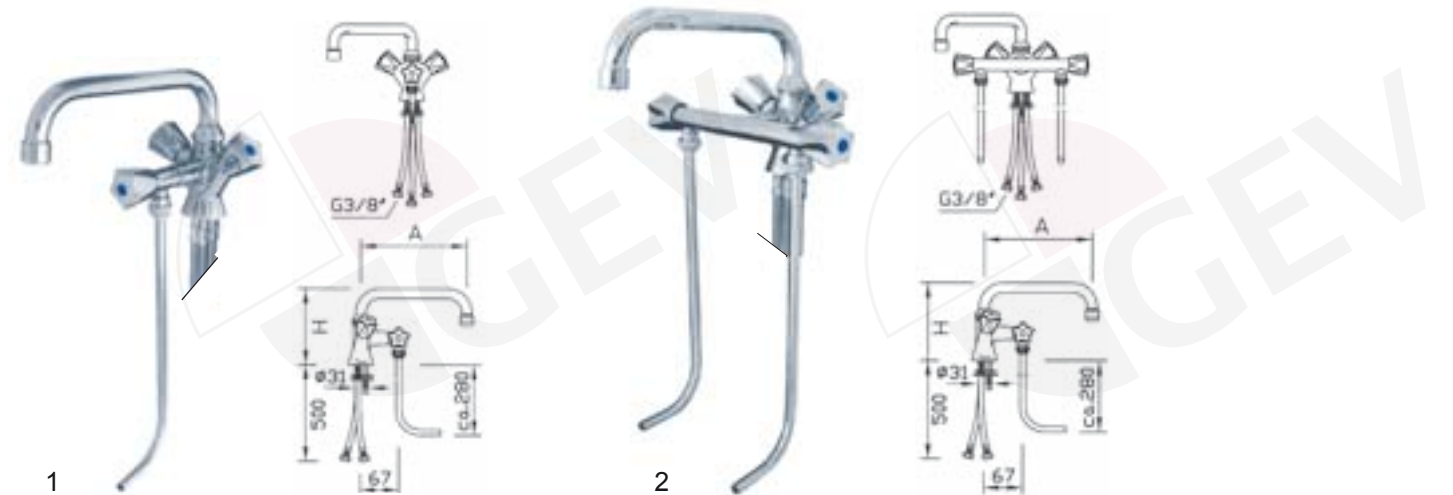

low pressure fittings (boiler fittings)

item	order no.	description
1	540271	monobloc with washout pipe and swivel spout

item	order no.	description
2	540273	monobloc with 2 washout pipes and swivel spout