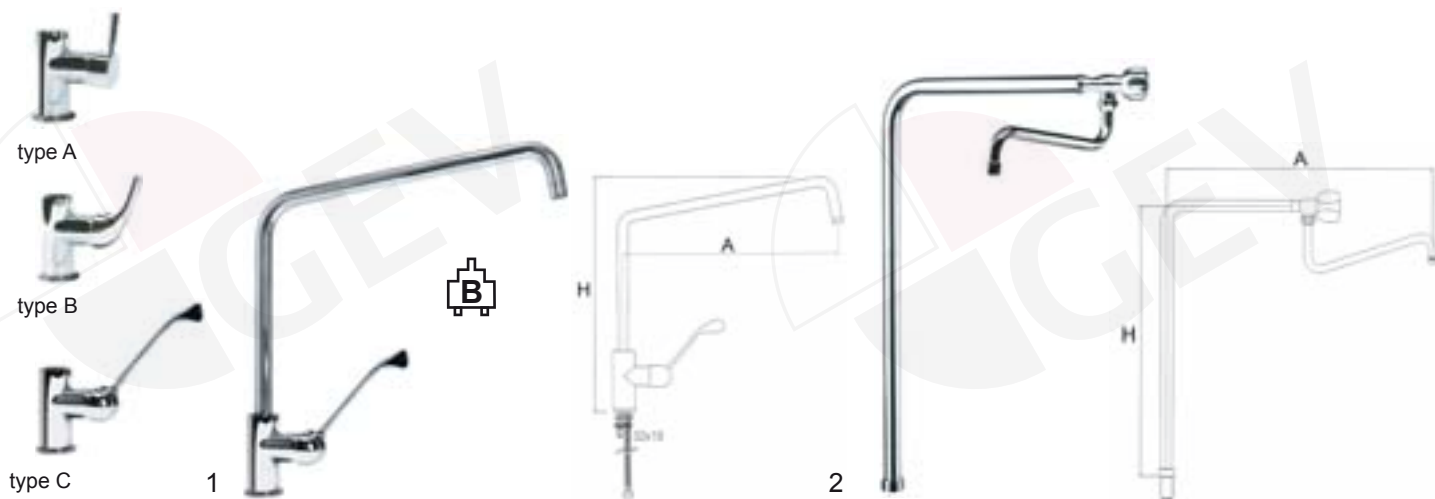

mixer taps

pos.	order no.	handle type	A (mm)	H (mm)
1	547773	lever long	200	250

pos.	order no.	handle type	A (mm)	H (mm)
2	547774	lever long	250	290

single lever wall mounted taps

item	order no.	handle type	A (mm)	H (mm)
1	547868	lever short	200	120
1	547869	lever short	250	120
1	547870	lever short	300	120

item	order no.	handle type	A (mm)	H (mm)
2	540165	lever long	200	120
2	540166	lever long	250	120
2	547871	lever long	300	120

item	order no.	description	A (mm)	H (mm)
1	547532	pillar tap with lever short type A	410	410
1	547533	pillar tap with lever short type B	410	410
1	547534	pillar tap with lever long type C	410	410