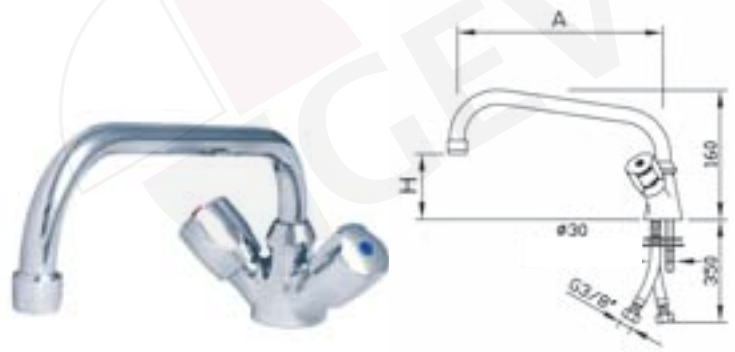

item	order no.	description
2	547752	lever handle
3	547756	star handle

W

Water taps

water taps ECHTERMANN (made in Germany)

water taps with standard head 1/2"

echtermann
SPEZIALARMATUREN

©GEV 2008

2