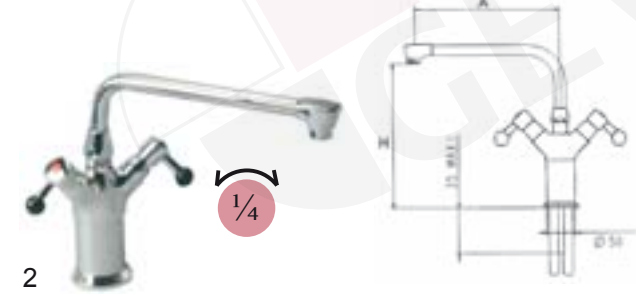

item	order no.	description	A (mm)	H (mm)
2	547336	monobloc with swivel spout	300	550