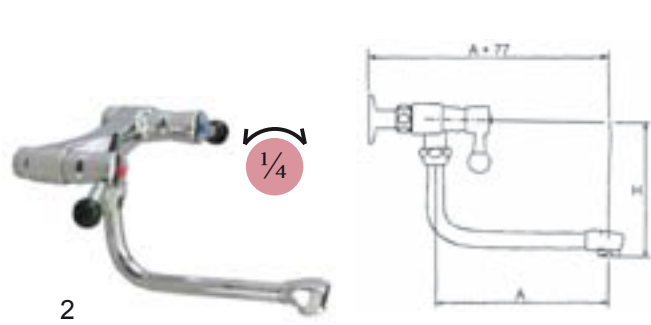

item	order no.	description	A (mm)	H (mm)
2	547332	wall mounted tap	200	145
2	547333	wall mounted tap	300	145

3/4" 100l/min