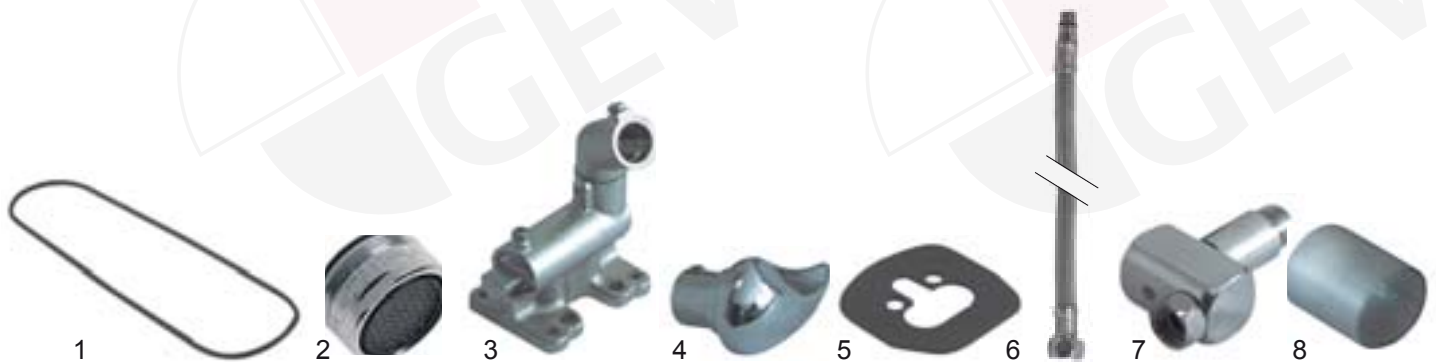

item	order no.	description	type
1	540800	lid gasket	Class
2	540805	flow regulator	Class
3	540806	mixer	Class
4	540807	lever handle	Class

item	order no.	description	type
5	540809	gasket	Class
6	540810	CNS-hose	Class
7	540808	non return valve with filter	Class
8	540811	dirt filter	Class