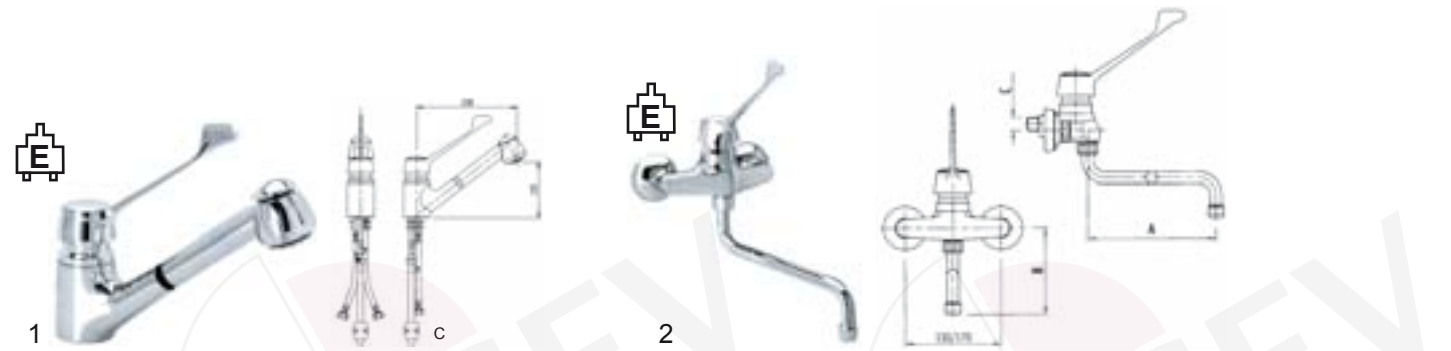

item	order no.	description	C
1	548117	monobloc with extractable spout	3/8"

item	order no.	description	A (mm)	B (mm)	C
2	548118	single lever wall mounted tap with swivel spout	250	150	1/2"
2	548119	single lever wall mounted tap with swivel spout	300	150	1/2"