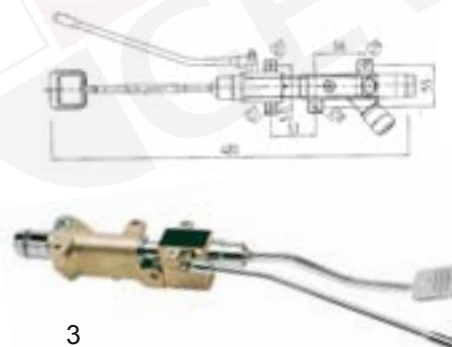

3

item	order no.	model	application	flow rate
3	542923	1 pedal (progressive)/ 1 support pedal with non return valves	cold water/ hot water	16 l/min