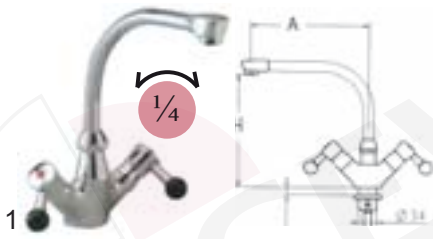

water taps CHAVONNET (Made in France)

1/2" 50l/min

item	order no.	description	A (mm)	H (mm)
1	547292	monobloc with swivel spout	200	230
1	547293	monobloc with swivel spout	300	230