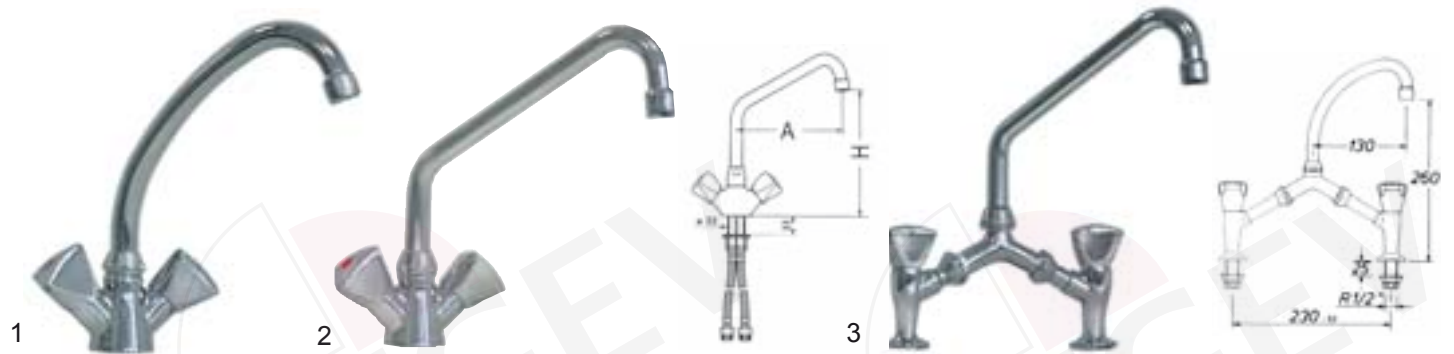

page 49

Water taps

water taps GASTROTOP

water taps with standard head 1/2"

©GEV 2008

item	order no.	description	A (mm)	H (mm)
1	540332	single tap with swivel spout	155	195
1	540333	single tap with swivel spout	200	250
1	547351	single tap with swivel spout	250	260

item	order no.	description	A (mm)	H (mm)
2	540176	single tap with swivel spout	200	160
2	540177	single tap with swivel spout	250	160
2	540178	single tap with swivel spout	300	160

item	order no.	description	A (mm)	H (mm)
1	540339	monobloc with swivel spout	155	190
1	540168	monobloc with swivel spout	200	245
1	540334	monobloc with swivel spout	250	255
2	540346	monobloc with swivel spout	200	170
2	540347	monobloc with swivel spout	250	200