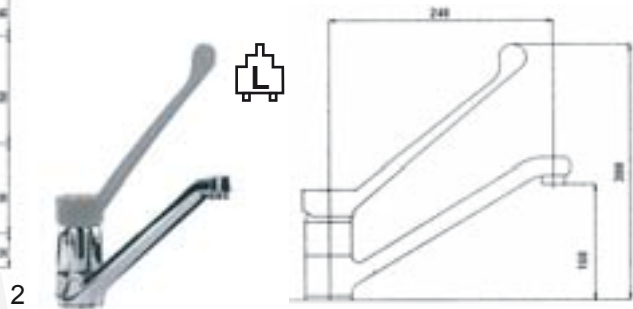

item	order no.	description
1	548106	single lever twin tap (tap heads 3/4")

item	order no.	description
2	548100	single lever monobloc