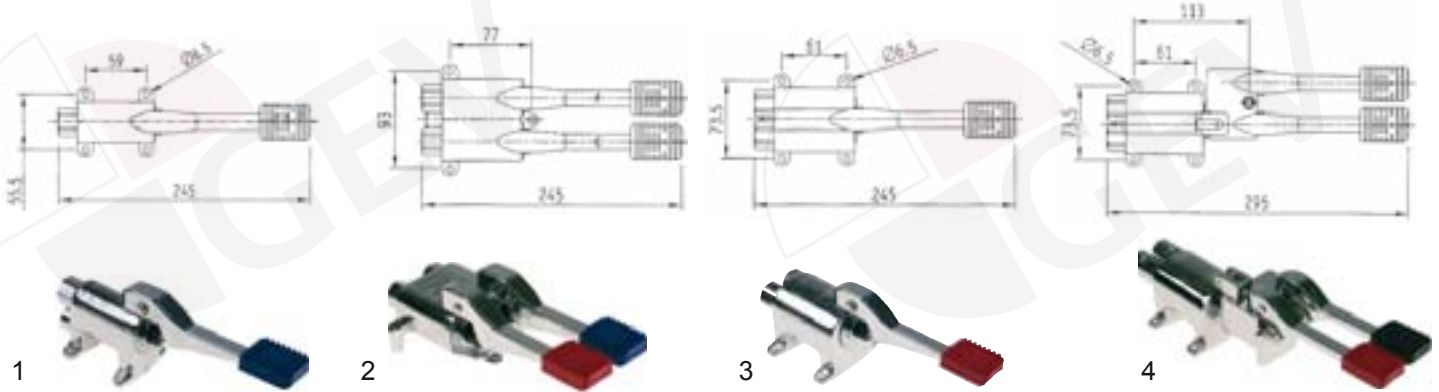

fittings for foot or knee operation

floor mounted valves for foot operation, without non return valve

item	order no.	model	application	flow rate
1	542914	1 pedal	cold water	18 l/min
2	542915	2 pedals	cold water/ hot water	18 l/min

item	order no.	model	application	flow rate
3	542916	1 pedal (progressive)	cold water/ hot water	18 l/min
4	542917	1 pedal (progressive)/ 1 support pedal	cold water/ hot water	18 l/min