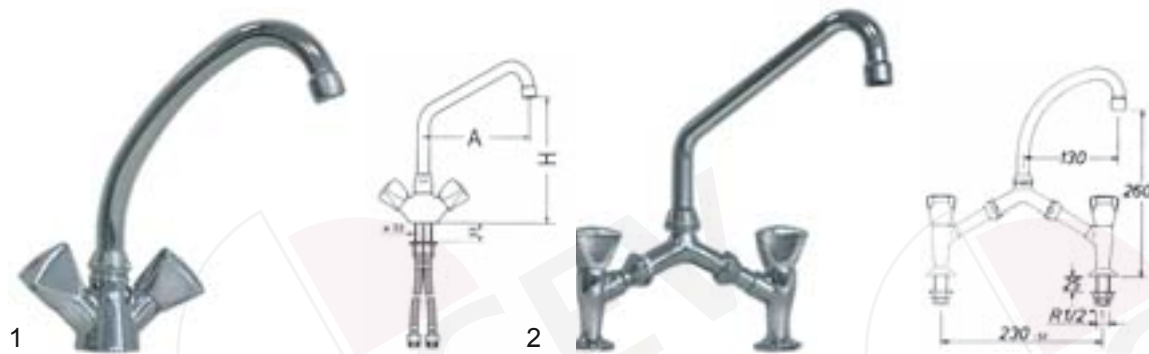

W

Water taps

water taps with ceramic head 1/2"

item	order no.	description	A (mm)	H (mm)
1	547350	swivel spout	155	195
1	547352	swivel spout	200	250
1	547353	swivel spout	250	260

item	order no.	description	A (mm)	H (mm)
2	540380	swivel spout	200	160
2	540381	swivel spout	250	160
2	540382	swivel spout	300	160