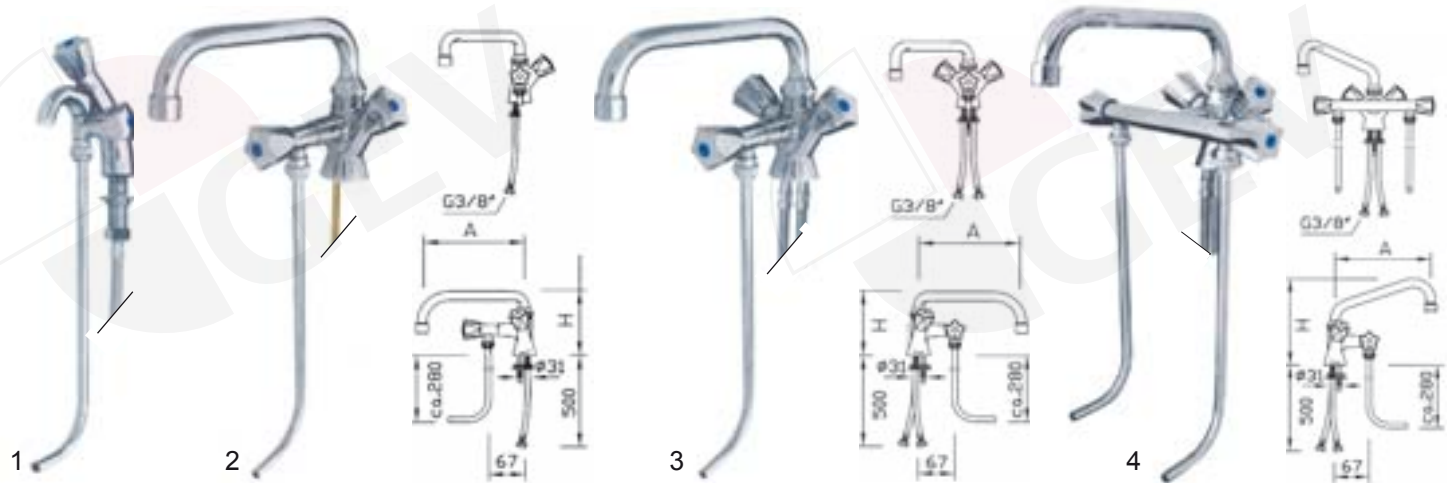

fittings for rinsing tank

high pressure fittings

item	order no.	description
1	541822	pillar tap with washout pipe
2	541823	pillar tap with washout pipe and swivel spout

item	order no.	description
3	540270	monobloc with washout pipe and swivel spout
4	540272	monobloc with 2 washout pipes and swivel spout