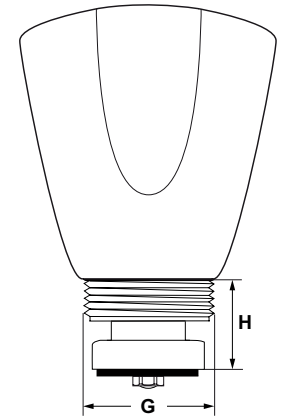

tap heads

item	order no.	model	G	H	order no. tap head	order no. handle	order no. rosette	suitable for
1	540017	tap head blue/ red	3/8"	15-21	548420	548430	-	universal
1	540018	tap head blue/ red	1/2"	17-22	548421	540447	-	universal
2	540570	tap head blue	3/8"	15-21	548420	514373	*	universal
2	540571	tap head red	3/8"	15-21	548420	548431	*	universal
2	540572	tap head blue	1/2"	17-22	548421	514373	*	universal
2	540573	tap head red	1/2"	17-22	548421	548431	*	universal
2	540574	tap head blue	3/4"	18-26	548422	514373	*	universal
2	540575	tap head red	3/4"	18-26	548422	548431	*	universal
3	547414	tap head blue/ red	1/2"	17-24	547423	547427	-	Echtermann
3	514076	tap head blue/ red	3/4"	19-25	540312	547430	-	Echtermann
4	540631	-	3/4"	19-25	540312	548341	-	Echtermann

*not available as single part