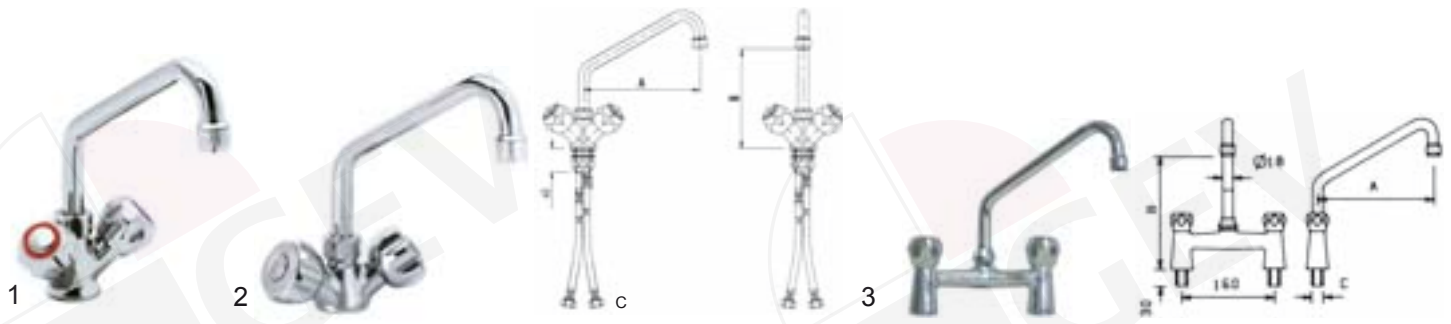

water taps RUBINETTERIE DEL FRIULI (Made in Italy)

item	order no.	description	A (mm)	B (mm)	C
1	548111	monobloc with swivel spout 1/2"	200	175	1/2"
1	548112	monobloc with swivel spout 1/2"	250	200	1/2"
1	548113	monobloc with swivel spout 1/2"	300	225	1/2"
2	548114	monobloc with swivel spout 3/4"	200	175	1/2"
2	548115	monobloc with swivel spout 3/4"	250	200	1/2"
2	548116	monobloc with swivel spout 3/4"	300	225	1/2"

item	order no.	description	A (mm)	B (mm)	C
3	540179	twin tap with swivel spout 1/2"	200	200	1/2"
3	540180	twin tap with swivel spout 1/2"	250	225	1/2"
3	540181	twin tap with swivel spout 1/2"	300	250	1/2"
3	540182	twin tap with swivel spout 3/4"	200	200	3/4"
3	540183	twin tap with swivel spout 3/4"	250	225	3/4"
3	540184	twin tap with swivel spout 3/4"	300	250	3/4"