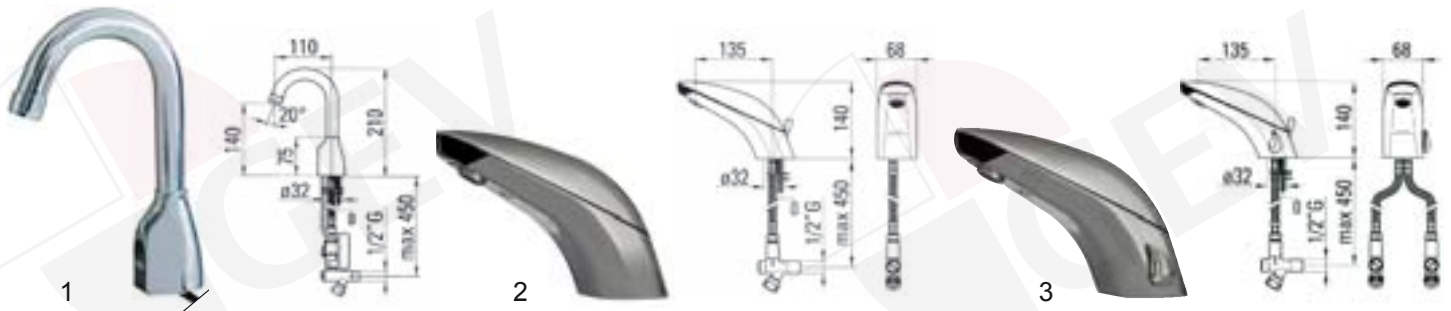

electronic sensor fittings

230V operation

item	order no.	model	type
1	540717	without mixing lever complete with angle valve	Billo
2	540792	without mixing lever complete with angle valve	Class

item	order no.	model	type
3	540790	with mixing lever complete with angle valve	Class