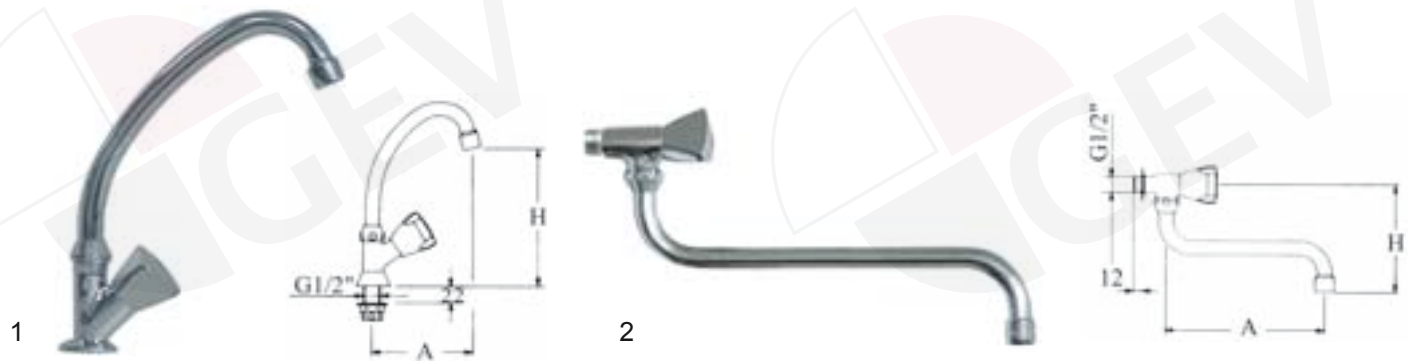

Water taps

water taps GASTROTOP

water taps with standard head 1/2"

©GEV 2008

item	order no.	description	A (mm)	H (mm)
1	540332	single tap with swivel spout	155	195
1	540333	single tap with swivel spout	200	250
1	547351	single tap with swivel spout	250	260

item	order no.	description	A (mm)	H (mm)
2	540176	single tap with swivel spout	200	160
2	540177	single tap with swivel spout	250	160
2	540178	single tap with swivel spout	300	160