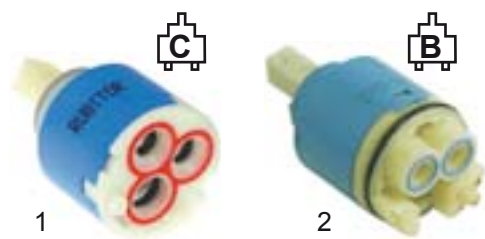

Water taps

spare parts for water taps RIVER (Made in Italy)

©GEV 2008

item	order no.	description
1	548336	standard head
2	548330	ceramic head type Z
3	548332	triangle handle type Z medium-sized

item	order no.	description
4	548337	ceramic head right type P32
5	548338	ceramic head left type P32
6	548339	lever handle type P32