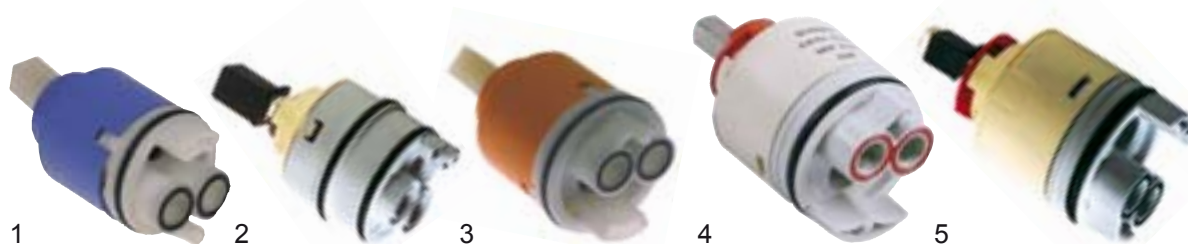

item	order no.	D1 (mm)	D2 (mm)	∅ (mm)	H1 (mm)	H2 (mm)	H3 (mm)	suitable for
1	548402	35	23,5	9x9	42	52,5	70,5	universal
2	548175	35,5/ 38	22	6,5x7 - 10x10,5	35	47,5	66	Rubinerterie del Friuli
3	548188	39,5/ 42,5	25,5	10x10,5	46	51,5	73,5	Gastrotop/ Monolith/ Echtermann
4	540203	42,5	26	7x8 - 9x9	46	59	73,5	Rubinerterie del Friuli
5	548174	42,6	27	7x8 - 10x10,5	47	59	80	Rubinerterie del Friuli