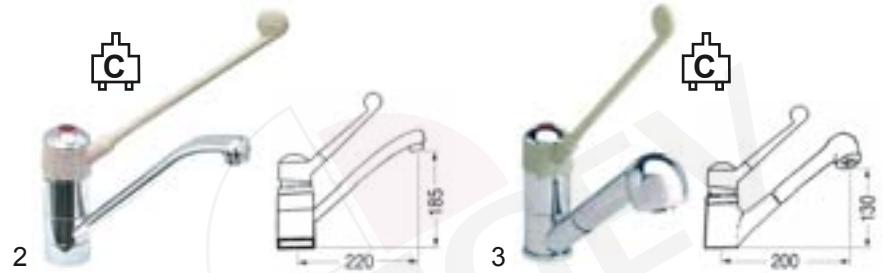

item	order no.	description
3	548125	single lever monobloc with extendable hand held spray