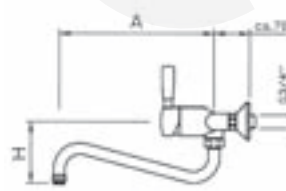

single lever water taps 3/4"

item	order no.	description	A (mm)	H (mm)	item	order no.	description	A (mm)	H (mm)
1	547929	monobloc with swivel spout	300	200	2	547932	wall mounted tap	300	160
1	547930	monobloc with swivel spout	400	200	2	547933	wall mounted tap	450	160
1	541810	monobloc with swivel spout	300	500	3	547934	wall mounted tap	300	160
1	547931	monobloc with swivel spout	400	500	3	547935	wall mounted tap	450	160