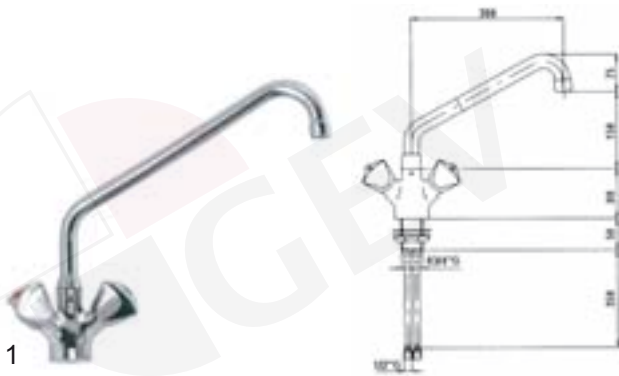

item	order no.	description
5	548327	high neck swivel spout ø 20mm, 250mm (height 270mm)
5	548328	high neck swivel spout ø 20mm, 300mm (height 310mm)
6	548320	S shaped spout ø 20mm, 240mm
6	548321	S shaped spout ø 20mm, 300mm
7	548322	high neck swivel spout ø 18mm, 250mm

item	order no.	description
1	548340	standard head 3/4"
2	548341	triangle handle type Z, large

item	order no.	description
3	548329	high neck swivel spout ø 24mm, 300mm

W

Water taps

water taps KLARCO (Made in Italy)