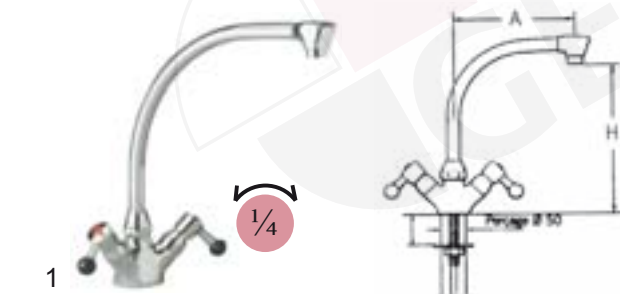

item	order no.	description	A (mm)	H (mm)
1	547334	monobloc with swivel spout	300	350
2	547335	monobloc with swivel spout	300	250