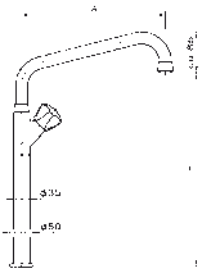

item	order no.	description	A (mm)	H (mm)	item	order no.	description	A (mm)	H (mm)
1	540540	swivel spout red/ blue	250	400	2	540528	swivel spout red/ blue	250	150
1	547465	swivel spout red/ blue	300	400	2	540533	swivel spout red/ blue	300	240
1	540541	swivel spout red/ blue	400	400	2	540529	swivel spout red/ blue	400	150
1	540542	swivel spout red/ blue	400-600	440