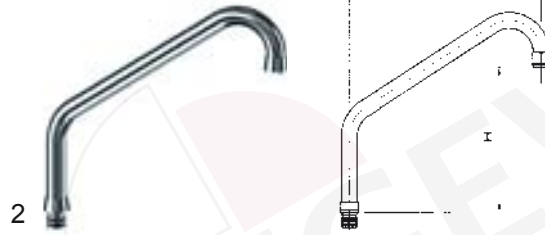

outlets $\frac{3}{4}$ " without union nut

item	order no.	description	A (mm)	H (mm)
1	540592	high neck swivel spout	250	65
1	540416	high neck swivel spout	300	65
1	540417	high neck swivel spout	350	65
1	540595	high neck swivel spout	400	65
1	540596	high neck swivel spout	450	65
1	540597	high neck swivel spout	500	65
2	540598	high neck swivel spout	250	150
2	540599	high neck swivel spout	250	210
2	540607	high neck swivel spout	250	310

item	order no.	description	A (mm)	H (mm)
2	540608	high neck swivel spout	300	150
2	540609	high neck swivel spout	300	210
2	540610	high neck swivel spout	300	310
2	540611	high neck swivel spout	350	150
2	540612	high neck swivel spout	350	210
2	540613	high neck swivel spout	350	310
2	540614	high neck swivel spout	400	150
2	540615	high neck swivel spout	400	210
2	540616	high neck swivel spout	400	310