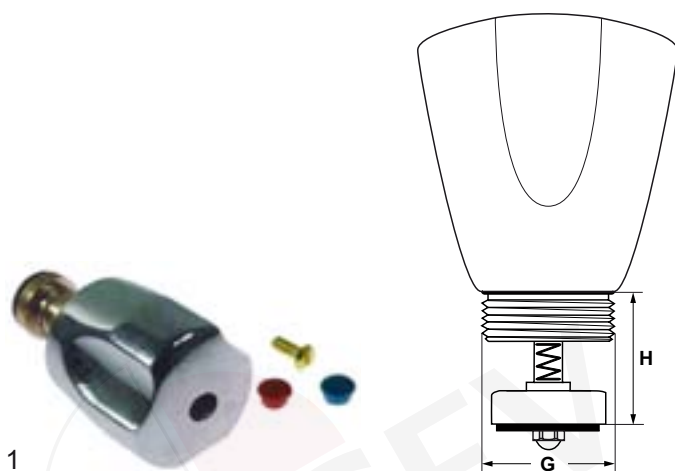

item	order no.	model	G	H	order no. tap head	order no. handle	suitable for
1	547477	reverse tap head blue/ red	1/2"	21	540446	547427	Echtermann
1	547478	reverse tap head blue/ red	3/4"	21	547426	547430	Echtermann
2	547455	ceramic head blue/ red	1/2"	21	547425	547427	Echtermann
2	547448	ceramic head blue/ red	3/4"	24	540591	547430	Echtermann