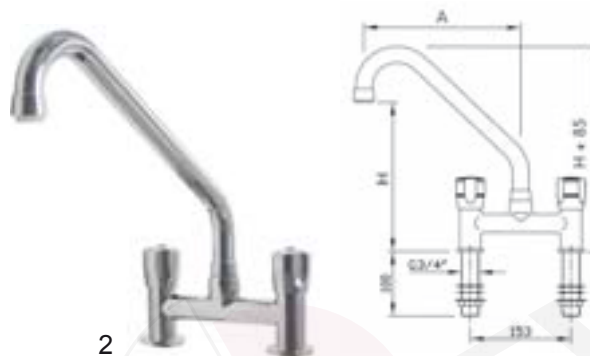

item	order no.	description	A (mm)	H (mm)
2	541809	twin tap with swivel spout	300	230
2	540503	twin tap with swivel spout	350	230
2	540504	twin tap with swivel spout	400	230

W

Water taps