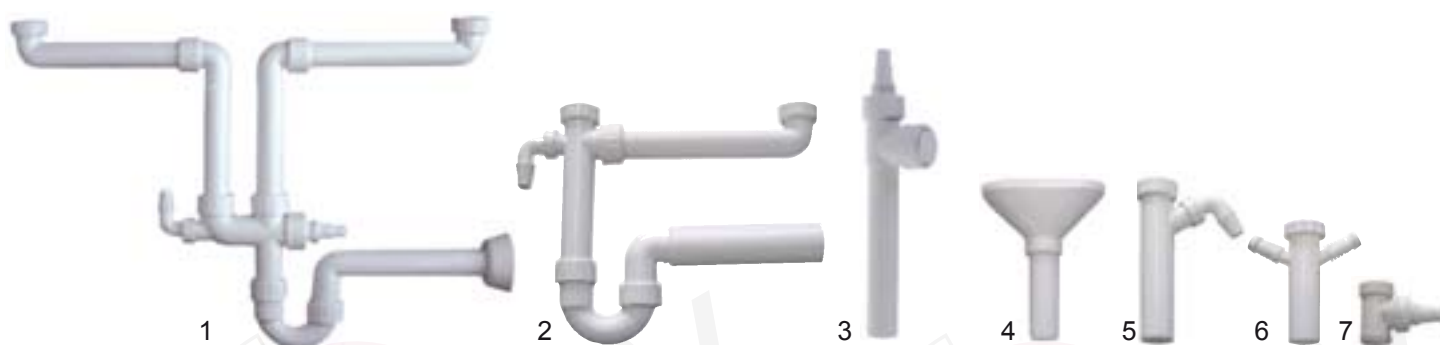

item	order no.	model
1	515004	1½" 2-fold with outlet ø 40mm, outflow distance max. 630mm
1	515005	1½" 2-fold with outlet ø 50mm, outflow distance max. 630mm
2	515002	1½" 2-fold with outlet ø 40mm, outflow distance max. 260mm
2	515003	1½" 2-fold with outlet ø 50mm, outflow distance max. 260mm
3	515110	hose connector 260mm, ø 40mm

item	order no.	model
4	515032	funnel ø 40mm
5	515012	spacer 200mm ø 40mm
6	515013	spacer 200mm ø 40mm
7	515014	spacer 100mm ø 40mm