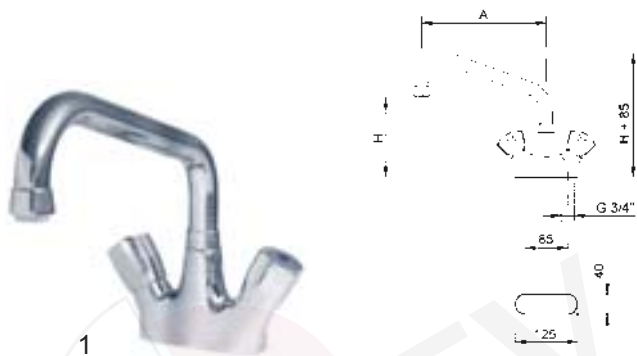

item	order no.	description	A (mm)	H (mm)
1	540019	twin tap with swivel spout	250	150
1	540329	twin tap with swivel spout	300	150
1	547927	twin tap with swivel spout	300	240
1	547928	twin tap with swivel spout	300	400
1	540169	twin tap with swivel spout	400	150