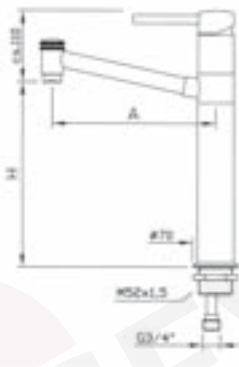

single lever water taps 3/4"

item	order no.	description	A (mm)	H (mm)	item	order no.	description	A (mm)	H (mm)
1	547929	monobloc with swivel spout	300	200	2	547932	wall mounted tap	300	160
1	547930	monobloc with swivel spout	400	200	2	547933	wall mounted tap	450	160
1	541810	monobloc with swivel spout	300	500	3	547934	wall mounted tap	300	160
1	547931	monobloc with swivel spout	400	500	3	547935	wall mounted tap	450	160