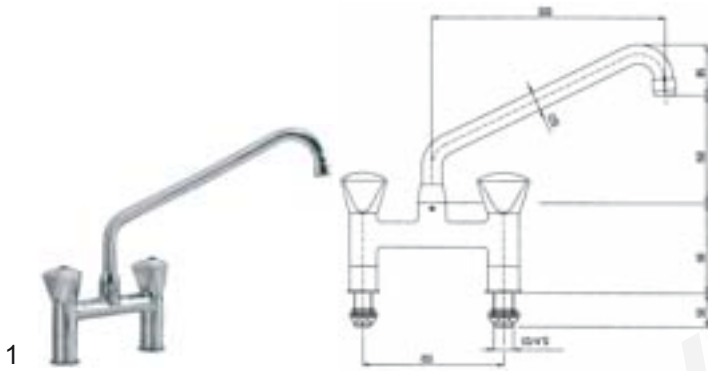

item	order no.	description
1	548106	single lever twin tap (tap heads 3/4")

item	order no.	description
2	548100	single lever monobloc