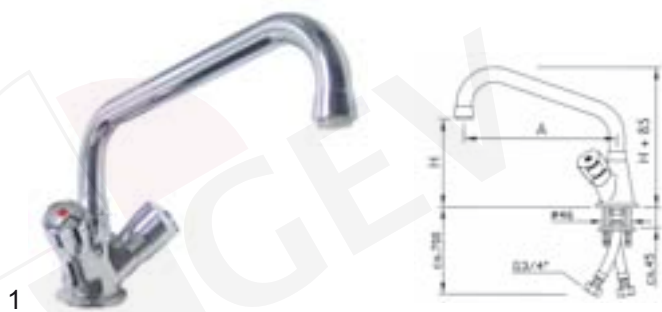

Water taps

water taps with standard head 3/4"

©GEV 2008

item	order no.	description	A (mm)	H (mm)
1	547421	monobloc with swivel spout	250	140
1	547919	monobloc with swivel spout	300	140
1	547920	monobloc with swivel spout	300	230
1	547921	monobloc with swivel spout	400	140