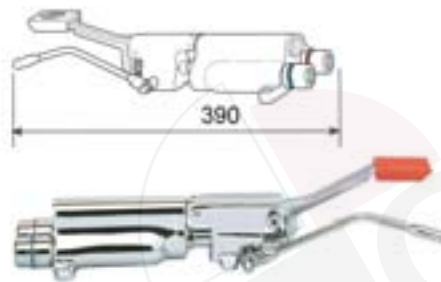

item	order no.	model	application	flow rate
2	542929	1 pedal (progressive)	cold water/ hot water	15 l/min

Water taps

©GEV 2008

floor mounted valves for floor operation, without non return valve

1

item	order no.	model	application	flow rate
1	542922	1 pedal (progressive)/ 1 support pedal	cold water/ hot water	14 l/min