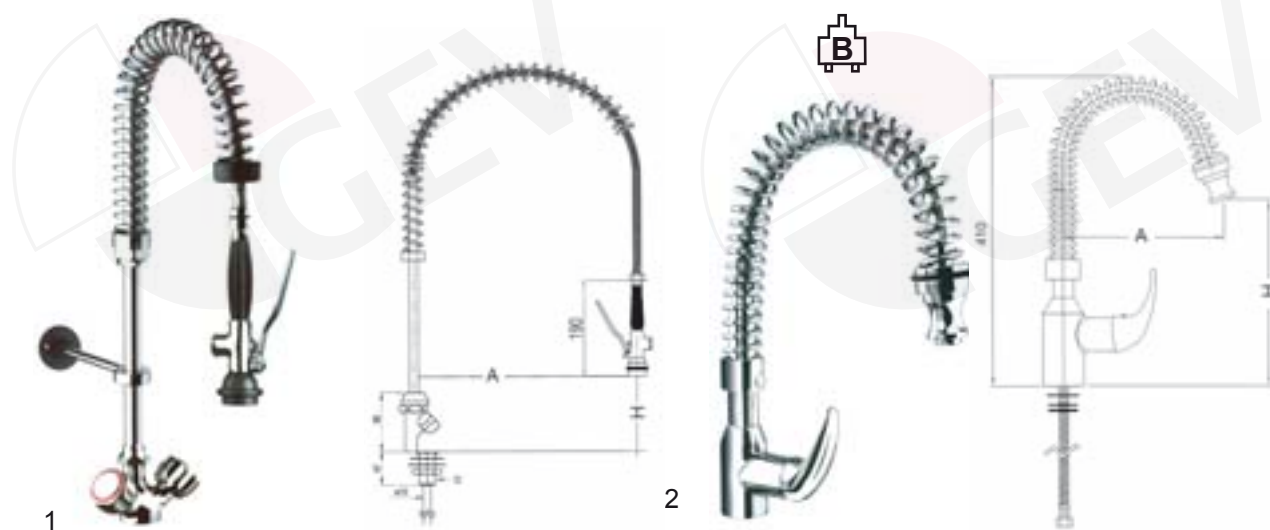

item	order no.	model	A (mm)	H (mm)
1	547889	sink spray with triangle handles	550	250
1	547890	sink spray with metal hood handles	550	250
1	547891	sink spray with cross handles	550	250
1	547892	sink spray with lever handles	550	250

item	order no.	model	A (mm)	H (mm)
2	547537	sink spray with lever handle	250	200