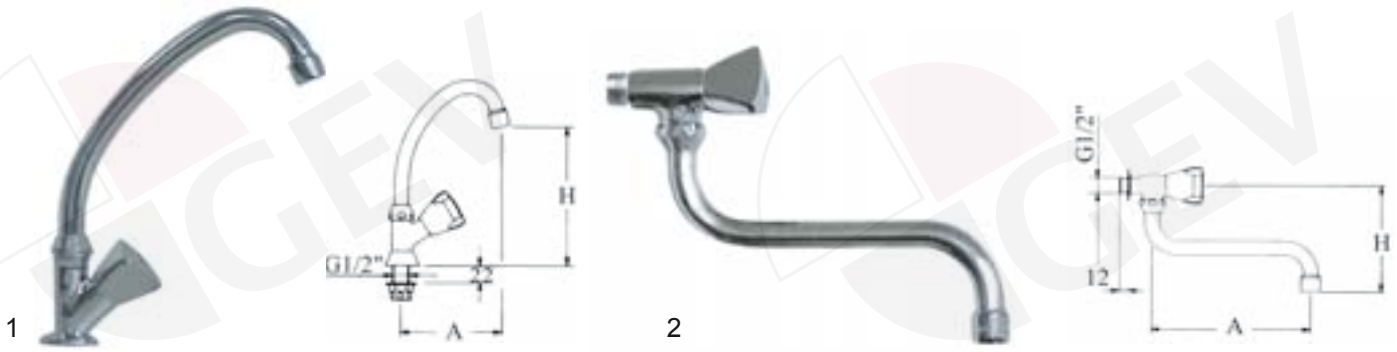

water taps with ceramic head 1/2"

item	order no.	description	A (mm)	H (mm)
1	547350	swivel spout	155	195
1	547352	swivel spout	200	250
1	547353	swivel spout	250	260

item	order no.	description	A (mm)	H (mm)
2	540380	swivel spout	200	160
2	540381	swivel spout	250	160
2	540382	swivel spout	300	160