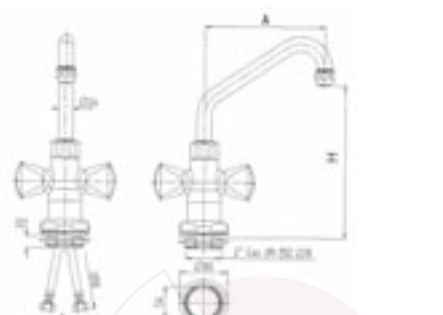

item	order no.	handle type	A (mm)	H (mm)
1	547881	triangle handle	200	250
1	547882	triangle handle	300	310
1	547883	triangle handle	400	360

item	order no.	handle type	A (mm)	H (mm)
2	547888	plastic round handle	200	250
2	547893	plastic round handle	300	310
2	547894	plastic round handle	400	360

W
Water taps