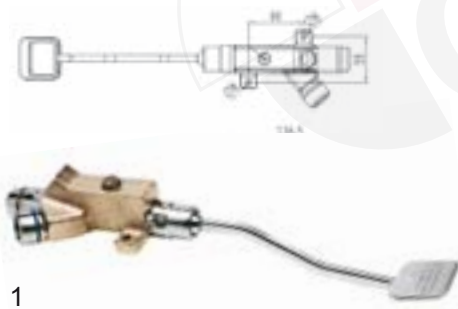

cabinet mounted valves for foot operation

1

item	order no.	model	application	flow rate
1	542933	1 pedal (progressive)	cold water/ hot water	16 l/min