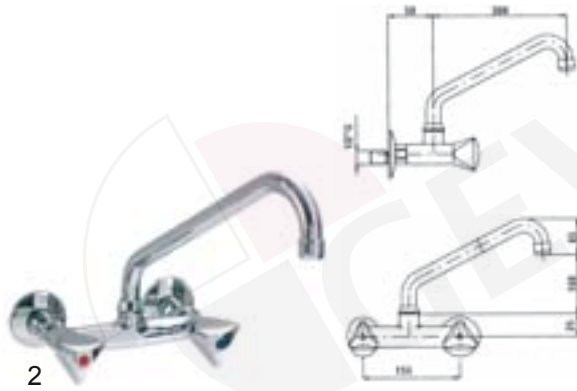

item	order no.	description
5	548327	high neck swivel spout ø 20mm, 250mm (height 270mm)
5	548328	high neck swivel spout ø 20mm, 300mm (height 310mm)
6	548320	S shaped spout ø 20mm, 240mm
6	548321	S shaped spout ø 20mm, 300mm
7	548322	high neck swivel spout ø 18mm, 250mm

item	order no.	description
1	548340	standard head 3/4"
2	548341	triangle handle type Z, large

item	order no.	description
3	548329	high neck swivel spout ø 24mm, 300mm

W

Water taps

water taps KLARCO (Made in Italy)