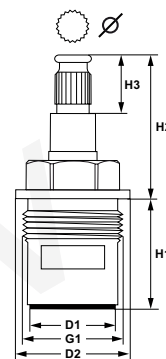

ceramic heads with bush washer inlet

item	order no.	model	G1 (mm)	G2 (mm)	D1 (mm)	D2 (mm)	H1 (mm)	H2 (mm)	H3 (mm)	ø (mm)	suitable handle type (p. 35)	suitable for
1	540359	right	½"	M24x1	18,5	24	21	31	12	7,5	Q	universal
1	548419	left	½"	M24x1	18,5	24	21	31	12	7,5	Q	universal
1	547425	right	½"	M24x1	17	24	21	31	12	7,5	J	Echtermann
2	548365	right	½"	M24x1	18,5	24	21	44,5	12	8	L	Progestro
3	548364	right	¾"	M24x1	24	30	24	44,5	12	8	L	Progestro