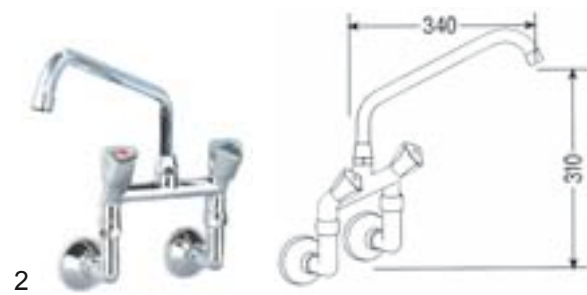

item	order no.	description
2	548122	wall mounted tap